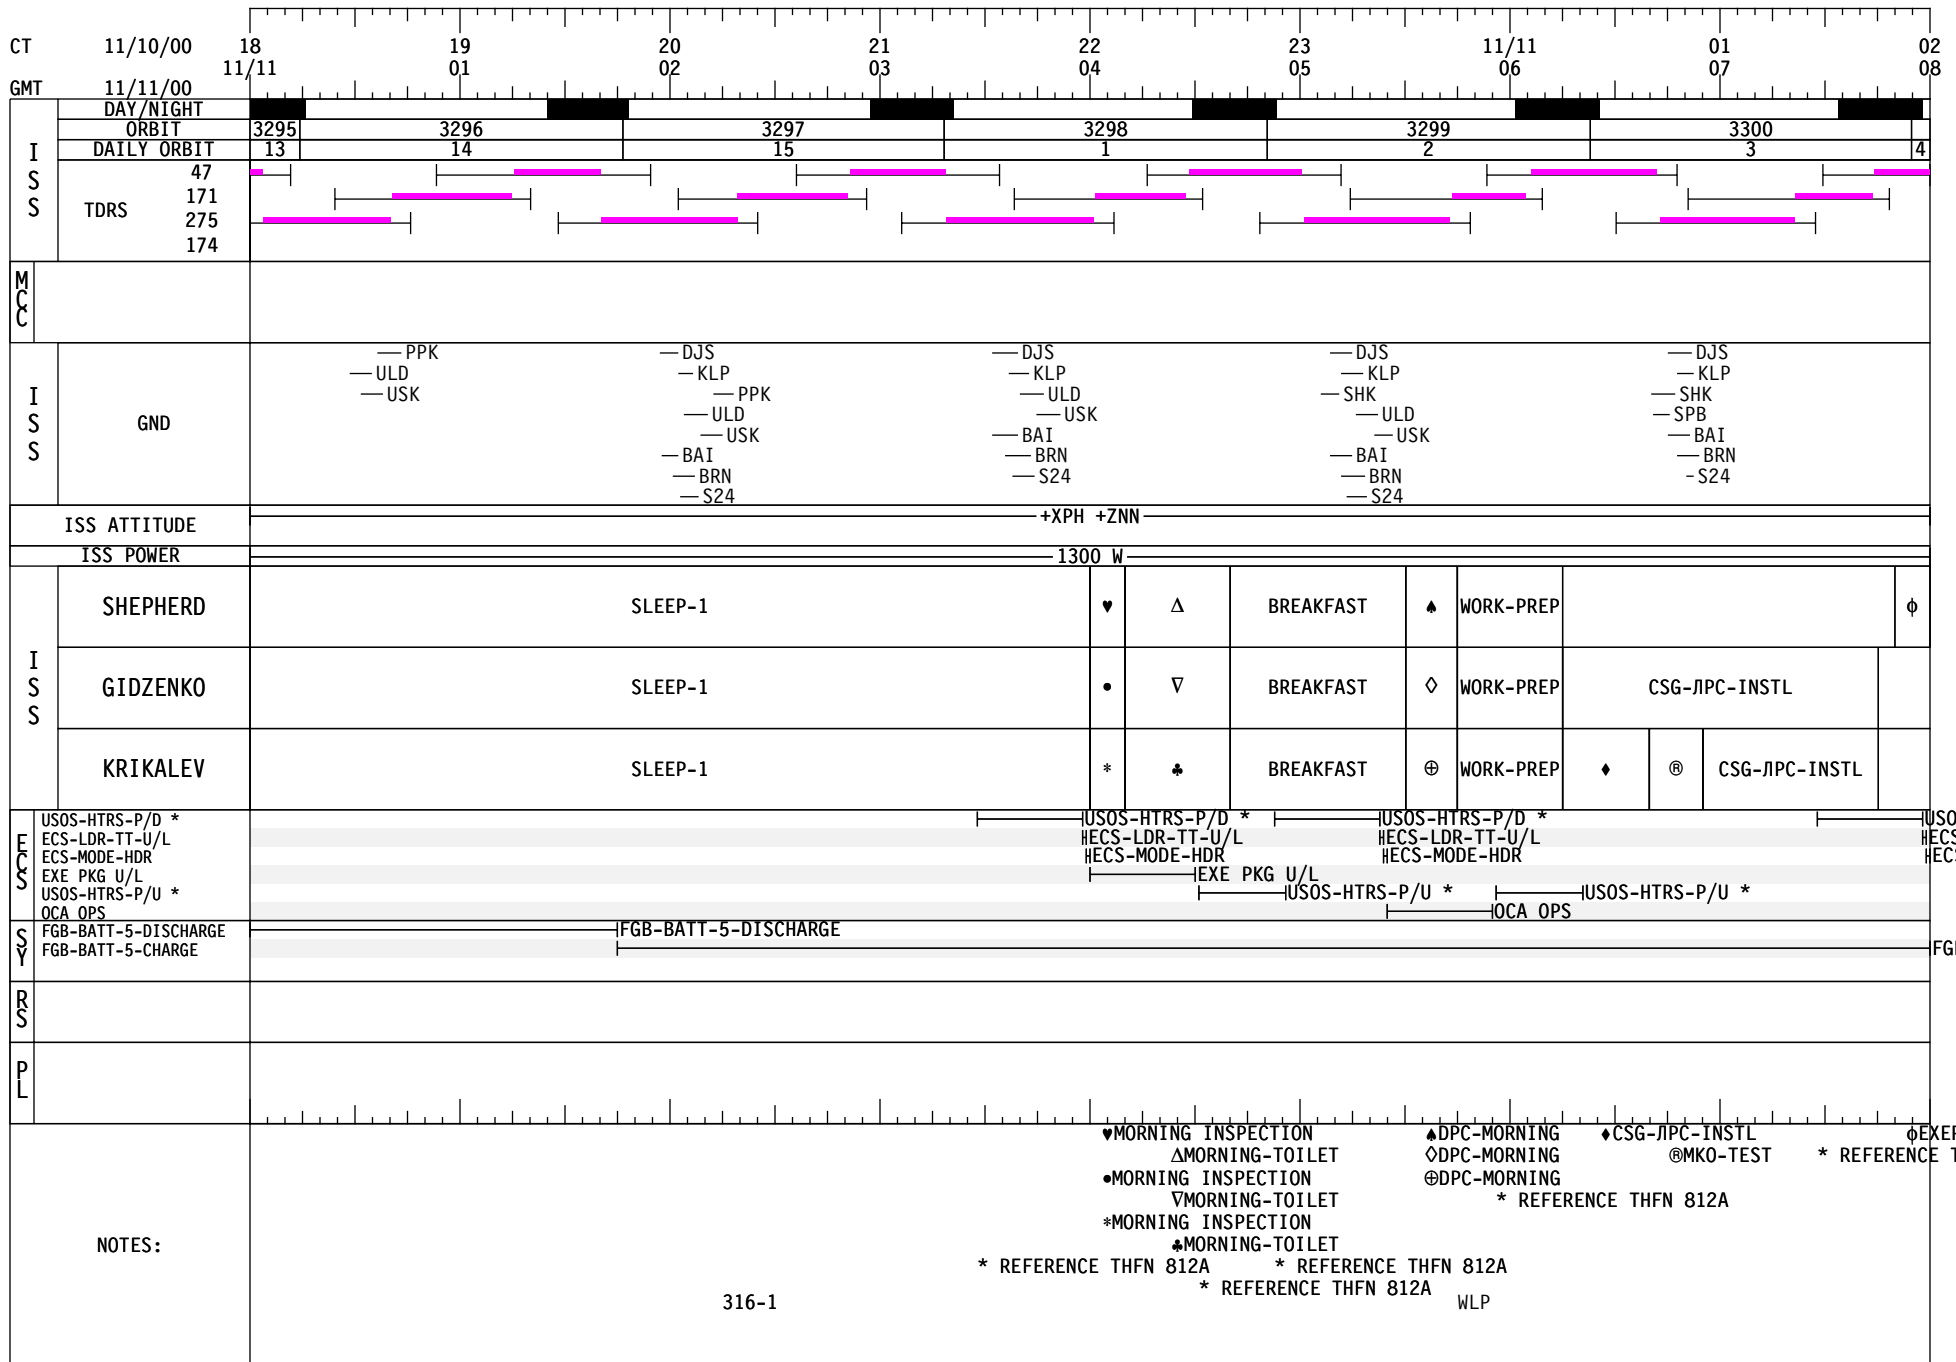

BETA = -60.9 (INCR) ISS-1 11-NOV-00 SHORT TERM PLAN (GMT 316) SATURDAY INTEGRATED FINAL

BETA = -60.9 (INCR) ISS-1 11-NOV-00 SHORT TERM PLAN (GMT 316) SATURDAY INTEGRATED FINAL