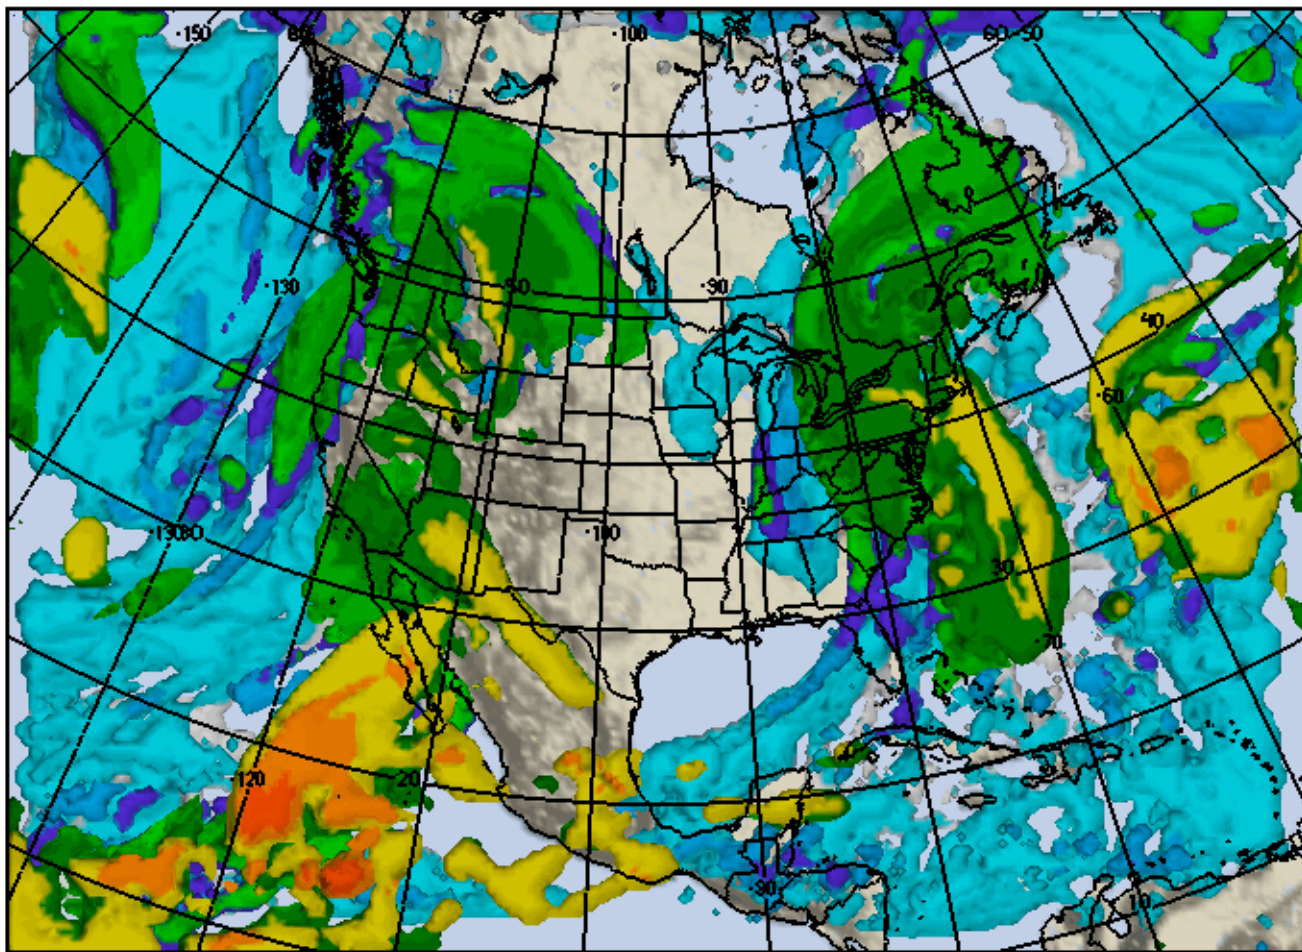

Cloud Tops (MSL)
MUSO0055C2045.GIF

14 Jan 06
Saturday
0300Z
45hr FCST

Vis5D

Air Force
Weather
Agency

MM5 45.0Km
Model Time
06011206Z

14 Jan 06
0300Z