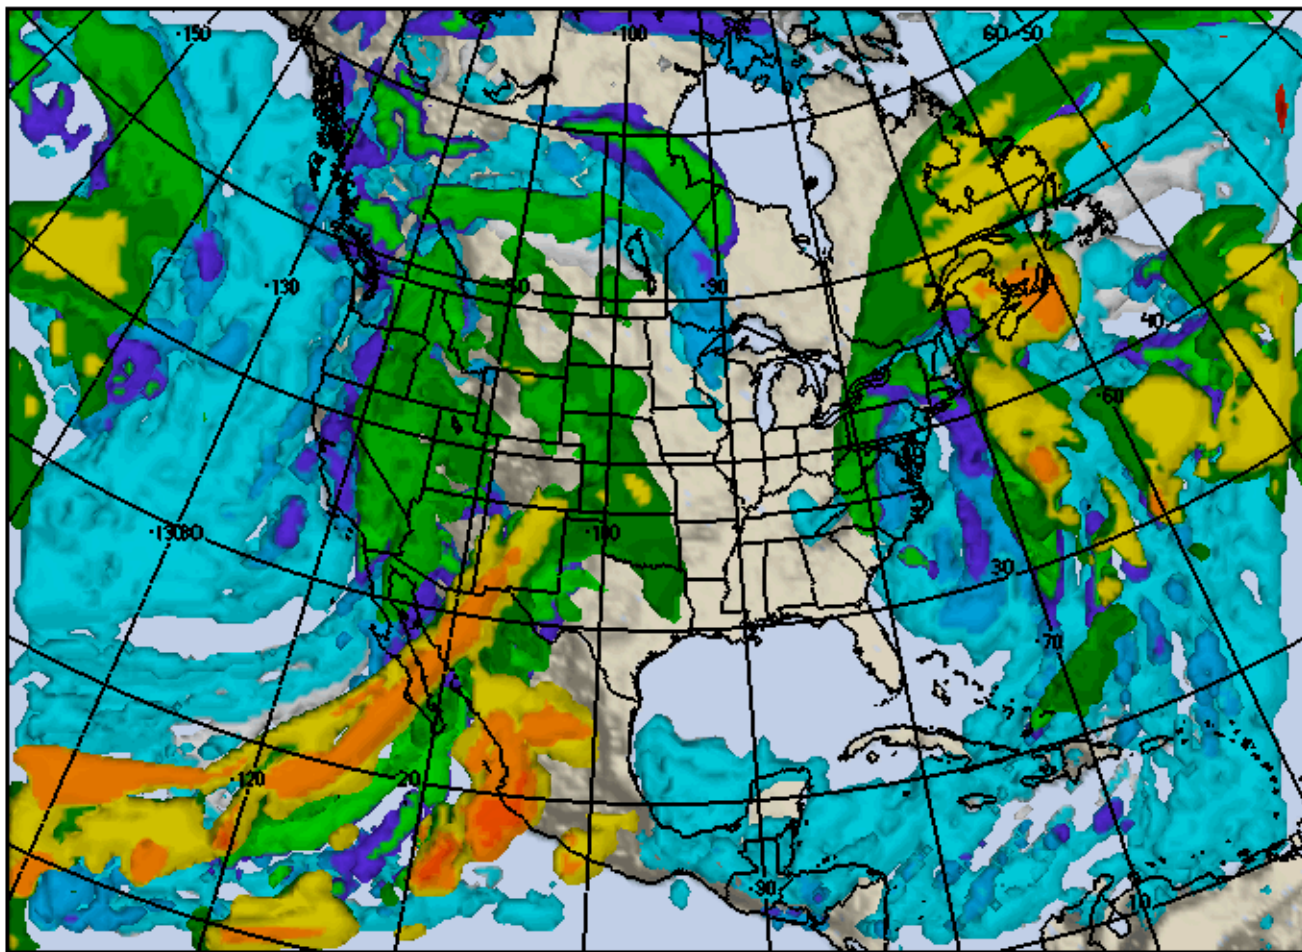

Cloud Tops (MSL)
MUSO0055C2069.GIF

15 Jan 06
Sunday
0300Z
69hr FCST

Vis5D

Air Force
Weather
Agency

MM5 45.0Km
Model Time
06011206Z

15 Jan 06
0300Z