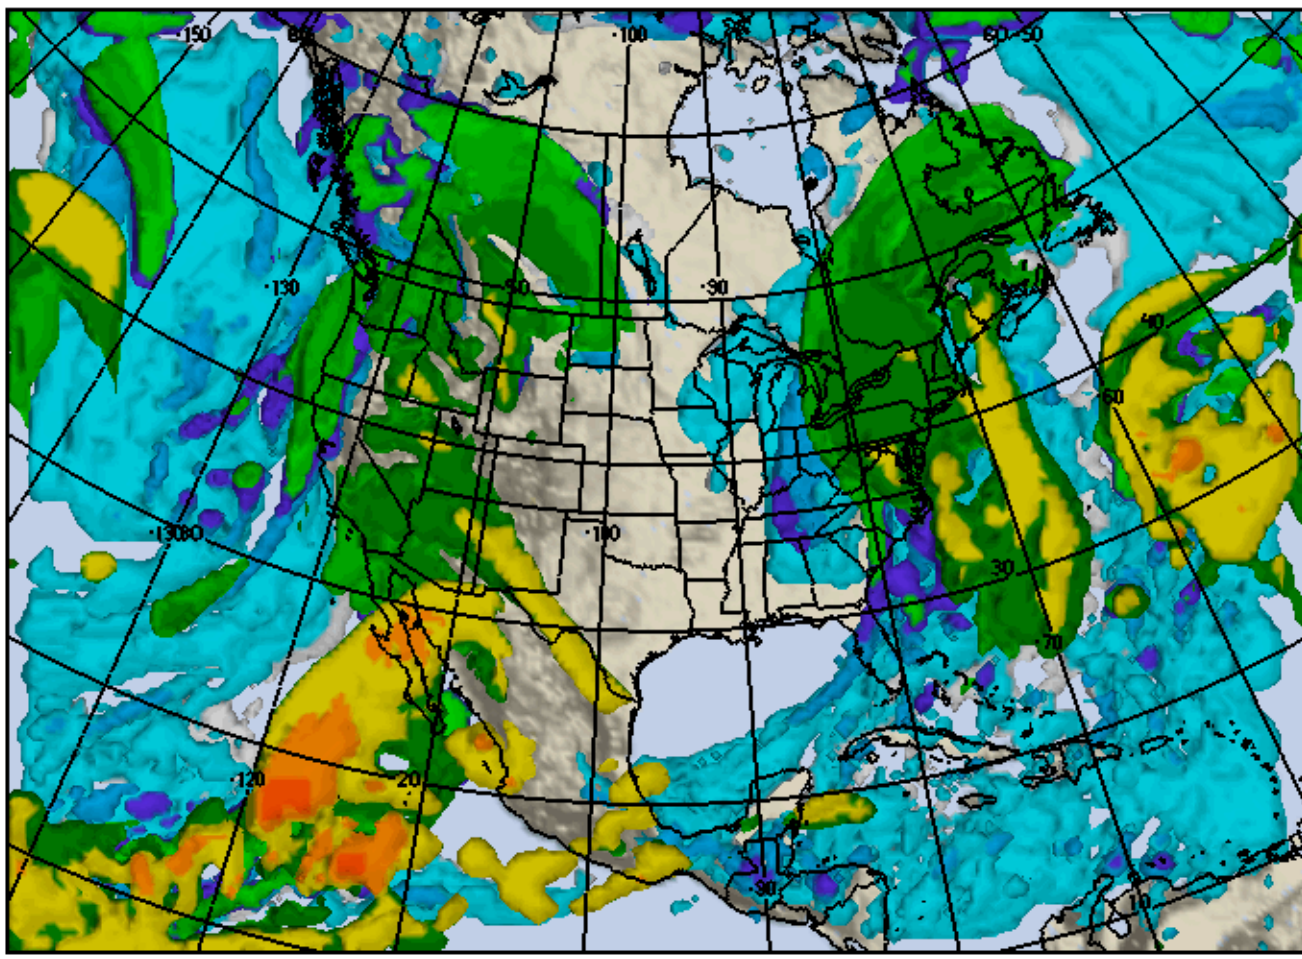

Cloud Tops (MSL)
MUSO0055C2048.GIF

14 Jan 06
Saturday
0600Z
48hr FCST

Vis5D

Air Force
Weather
Agency

MM5 45.0Km
Model Time
06011206Z

14 Jan 06
0600Z