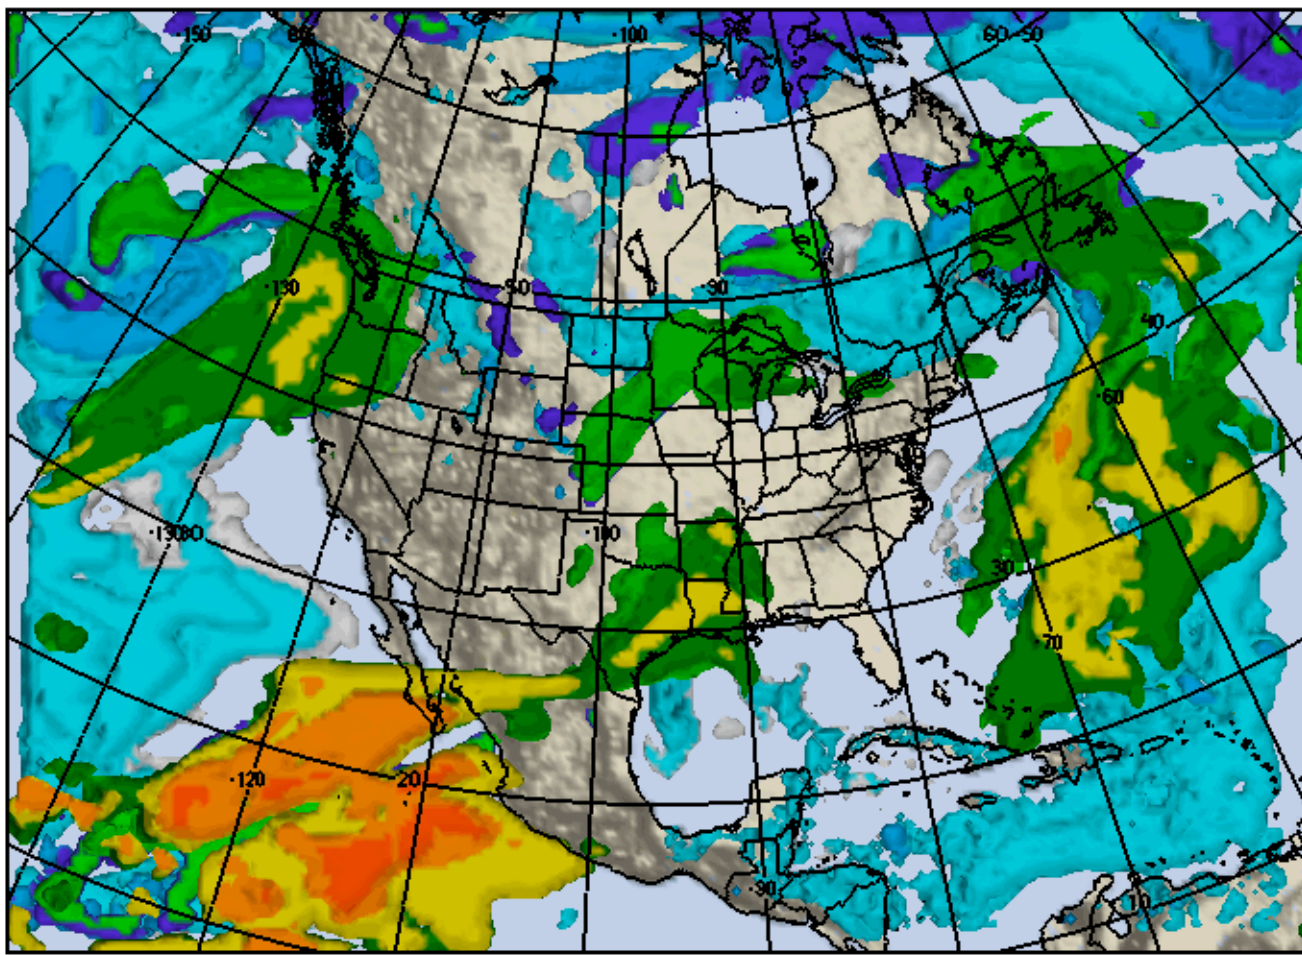

12 Jan 06
Thursday
1500Z
03hr FCST

Vis5D

Air Force
Weather
Agency

MM5 45.0Km
Model Time
06011212Z

12 Jan 06
1500Z

Cloud Tops (MSL)

MUSO0055C2006.GIF

12 Jan 06
Thursday
1800Z
06hr FCST

Vis5D

Air Force
Weather
Agency

MM5 45.0Km
Model Time
06011212Z

12 Jan 06
1800Z

Cloud Tops (MSL)
MUSO0055C2009.GIF

12 Jan 06
Thursday
2100Z
09hr FCST

Vis5D

Air Force
Weather
Agency