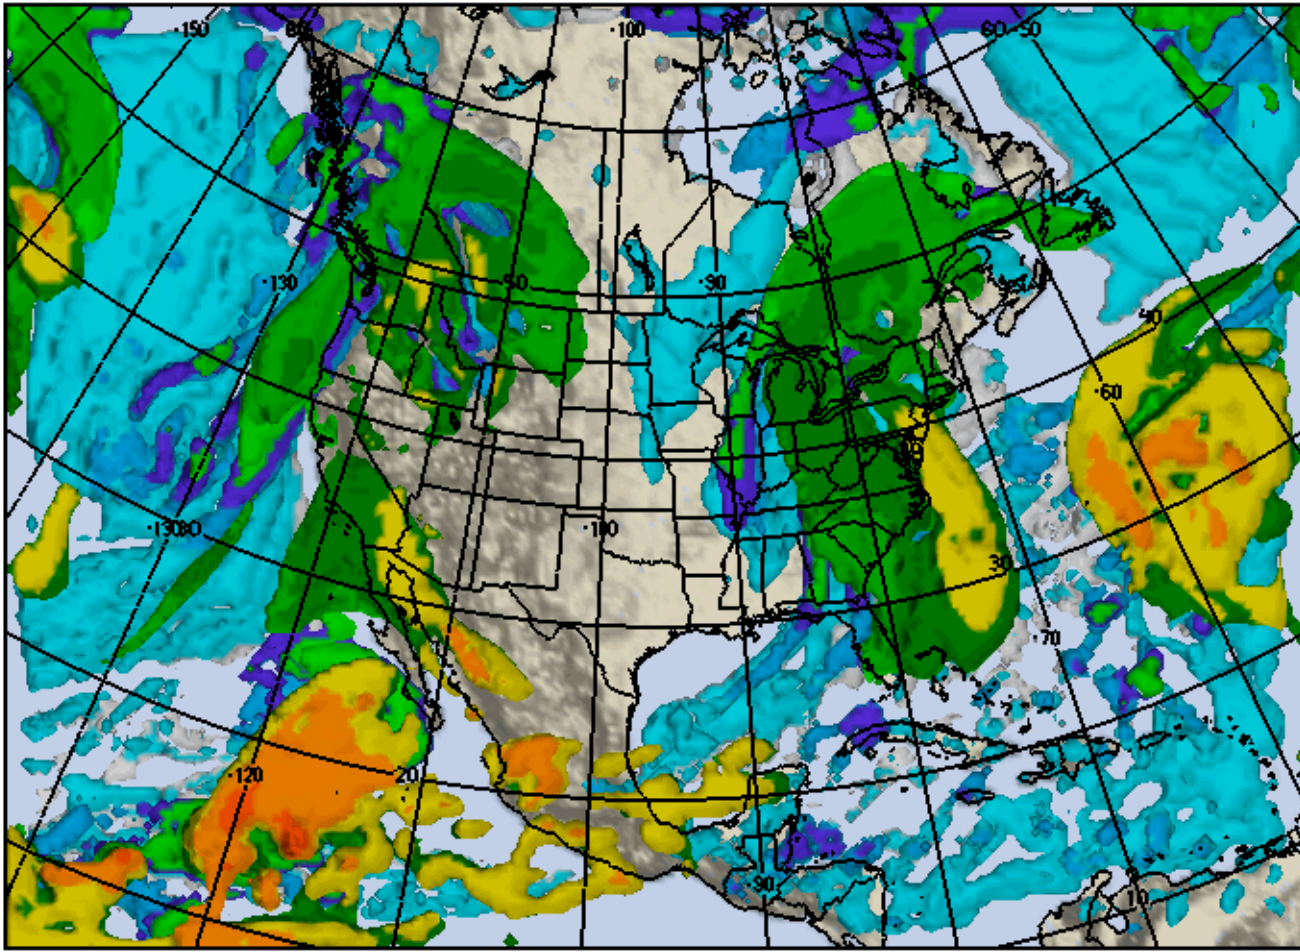

MM5 45.0Km
Model Time
06011206Z

13 Jan 06
1500Z

Cloud Tops (MSL)
MUSO0055C2036.GIF

13 Jan 06
Friday
1800Z
36hr FCST

Vis5D
Air Force
Weather
Agency
MM5 45.0Km
Model Time
06011206Z

13 Jan 06
1800Z

Cloud Tops (MSL)
MUSO0055C2039.GIF