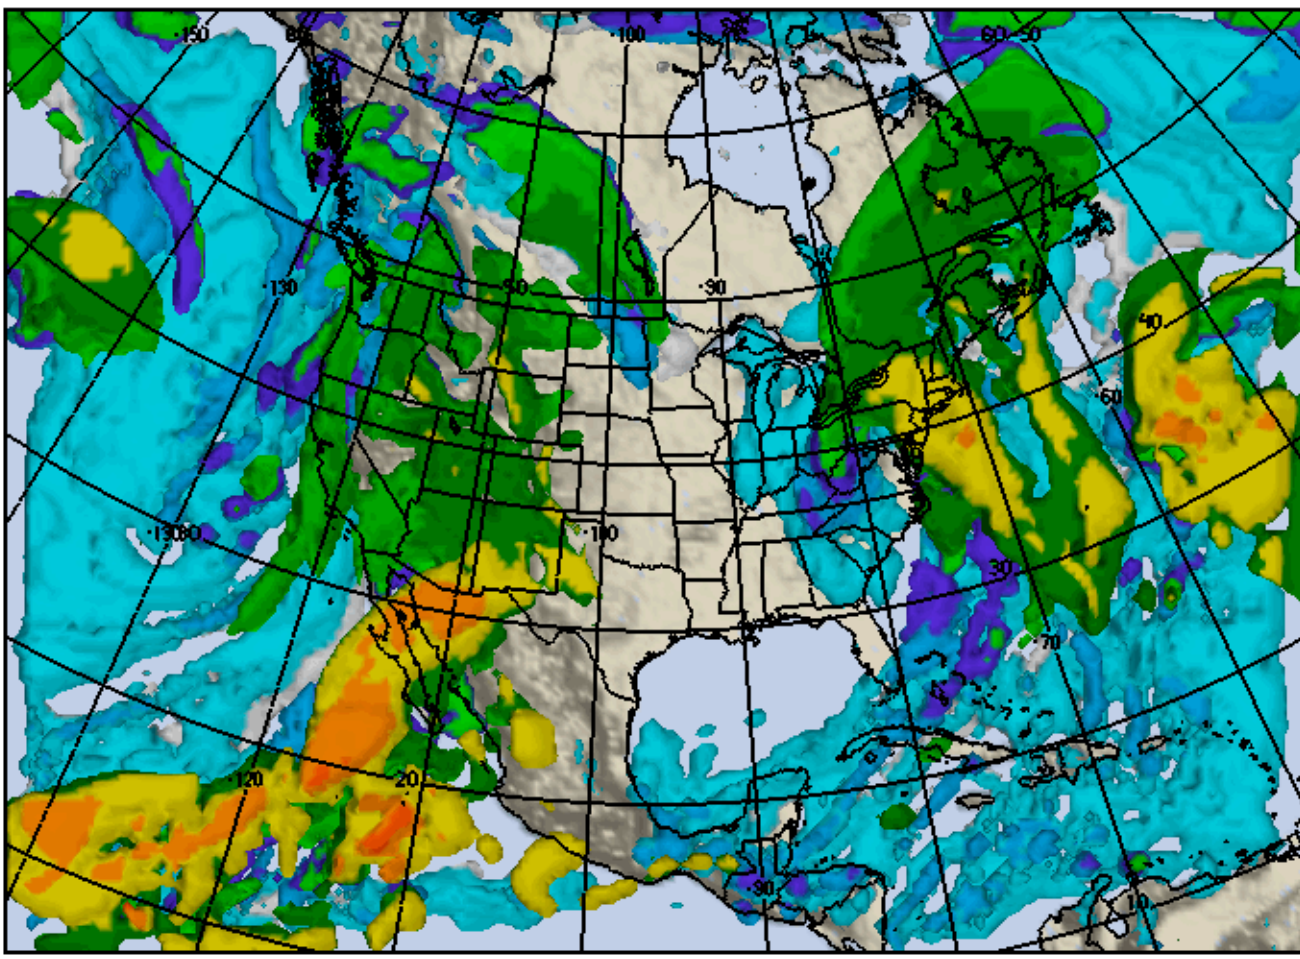

Vis5D

Air Force
Weather
Agency

MM5 45.0Km
Model Time
06011206Z

14 Jan 06
0900Z

Cloud Tops (MSL)
MUSO0055C2054.GIF

14 Jan 06
 Saturday
 1200Z
 54hr FCST

Vis5D
 Air Force
 Weather
 Agency
 MM5 45.0Km
 Model Time
 06011206Z