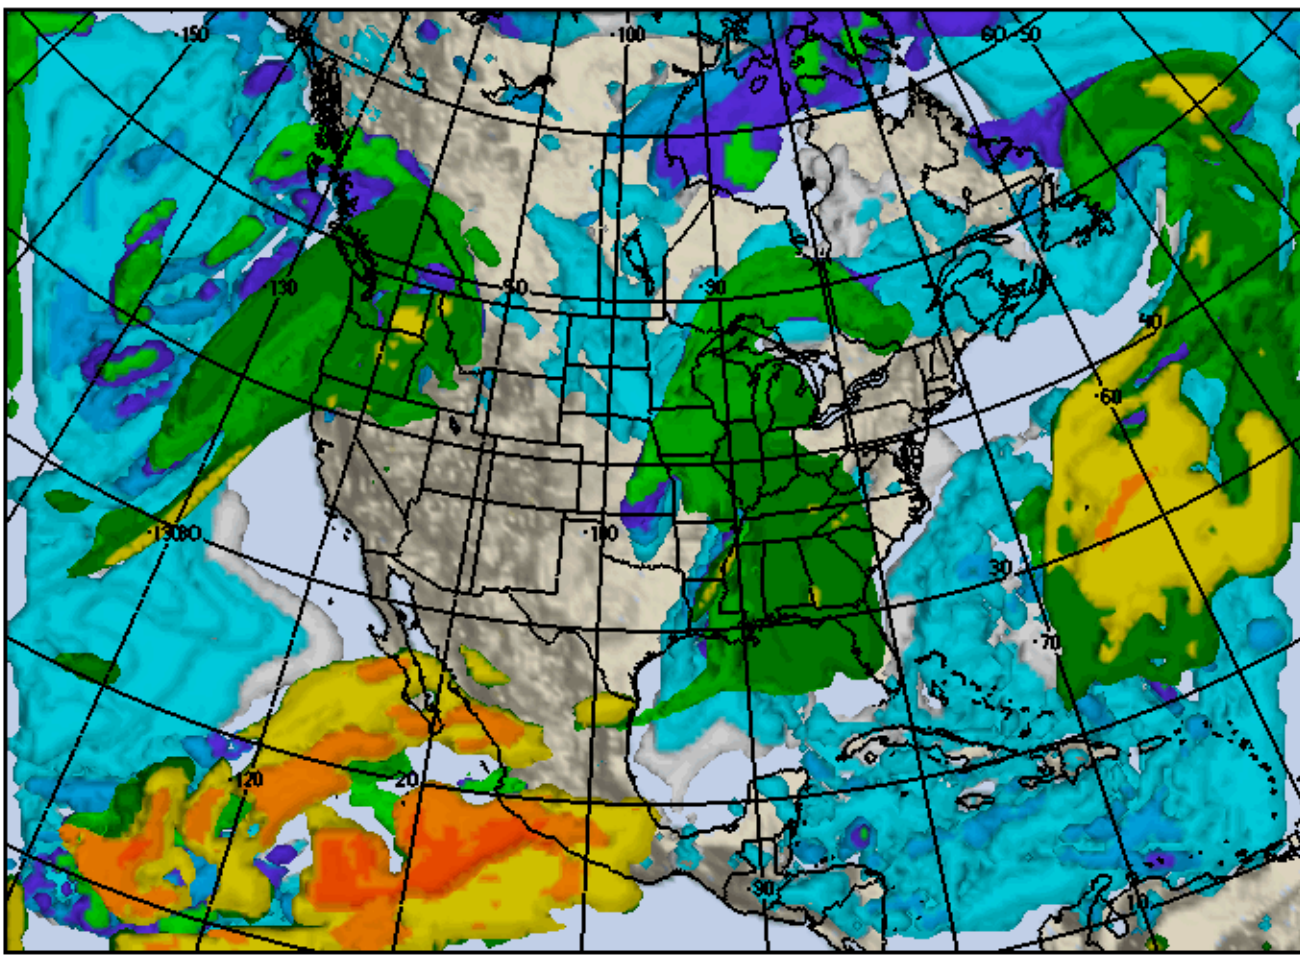

Cloud Tops (MSL)
MUSO0055C2015.GIF

13 Jan 06
Friday
0300Z
15hr FCST

Vis5D

Air Force
Weather
Agency

MM5 45.0Km
Model Time
06011212Z

13 Jan 06
0300Z

Cloud Tops (MSL)
MUSO0055C2018.GIF

13 Jan 06
Friday
0600Z
18hr FCST

Vis5D

Air Force
Weather
Agency

MM5 45.0Km
Model Time
06011212Z

13 Jan 06
0600Z

Cloud Tops (MSL)
MUSO0055C2021.GIF

13 Jan 06
Friday
0900Z
21hr FCST

Vis5D

Air Force
Weather
Agency