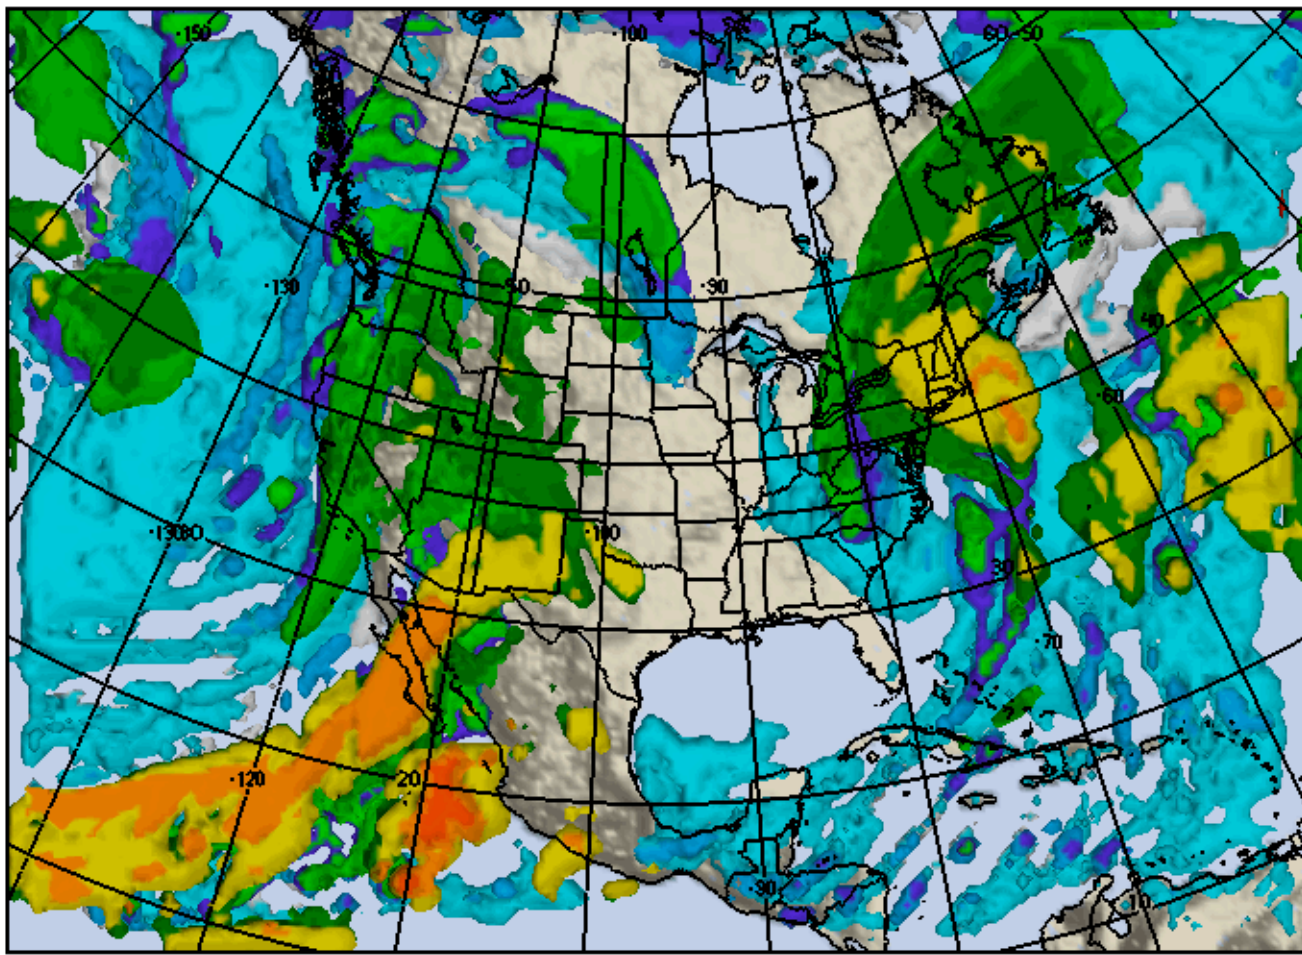

Cloud Tops (MSL)
 MUSO0055C2057.GIF

14 Jan 06
 1200Z

14 Jan 06
 Saturday
 1500Z
 57hr FCST

Vis5D
 Air Force
 Weather
 Agency
 MM5 45.0Km
 Model Time
 06011206Z

Cloud Tops (MSL)
 MUSO0055C2060.GIF

14 Jan 06
 1500Z