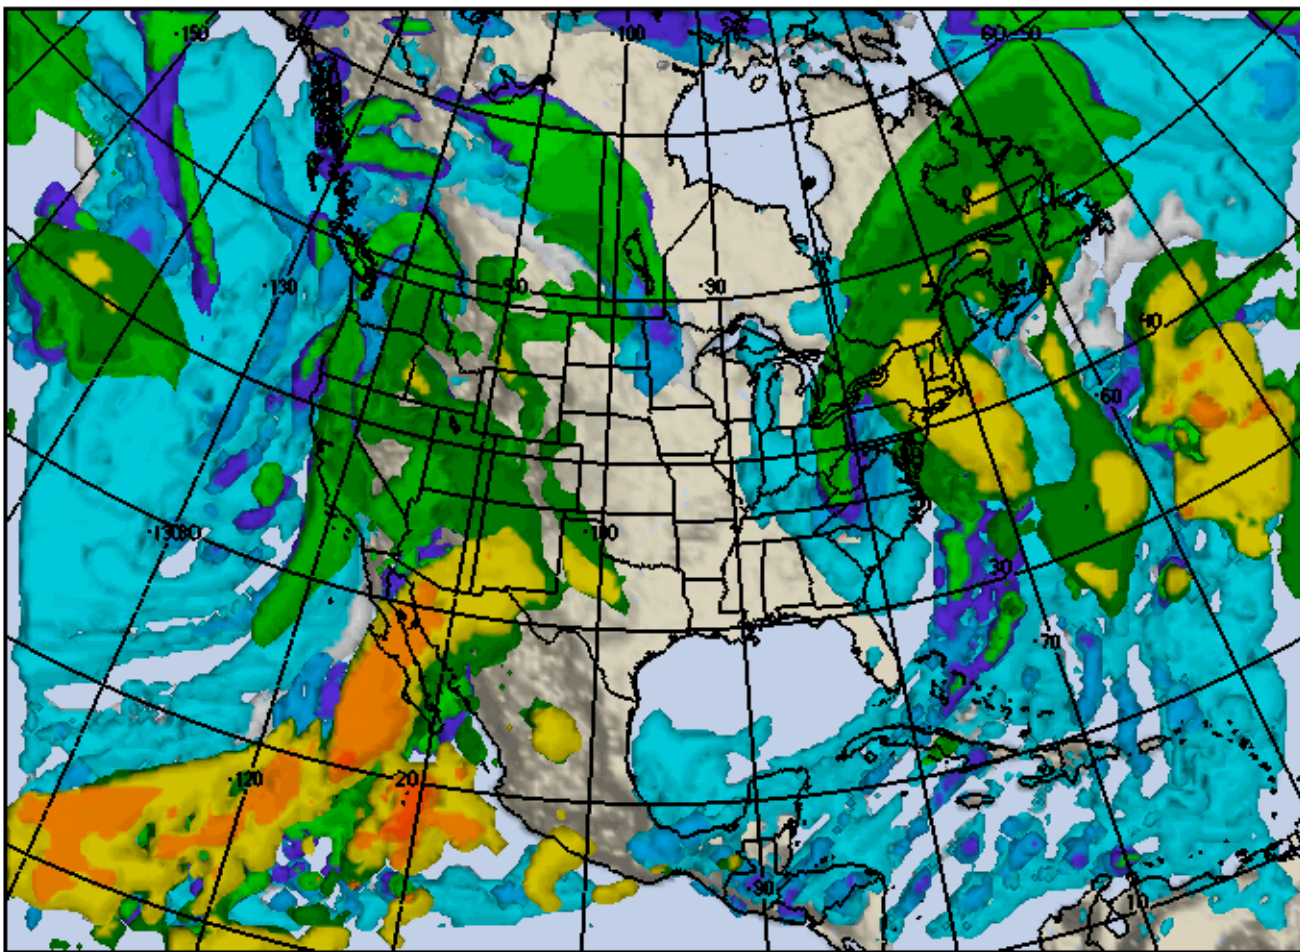

Cloud Tops (MSL)
MUSO0055C2057.GIF

14 Jan 06
Saturday
1500Z
57hr FCST

Vis5D
Air Force
Weather
Agency
MM5 45.0Km
Model Time
06011206Z

Cloud Tops (MSL)
MUSO0055C2060.GIF

14 Jan 06
1500Z