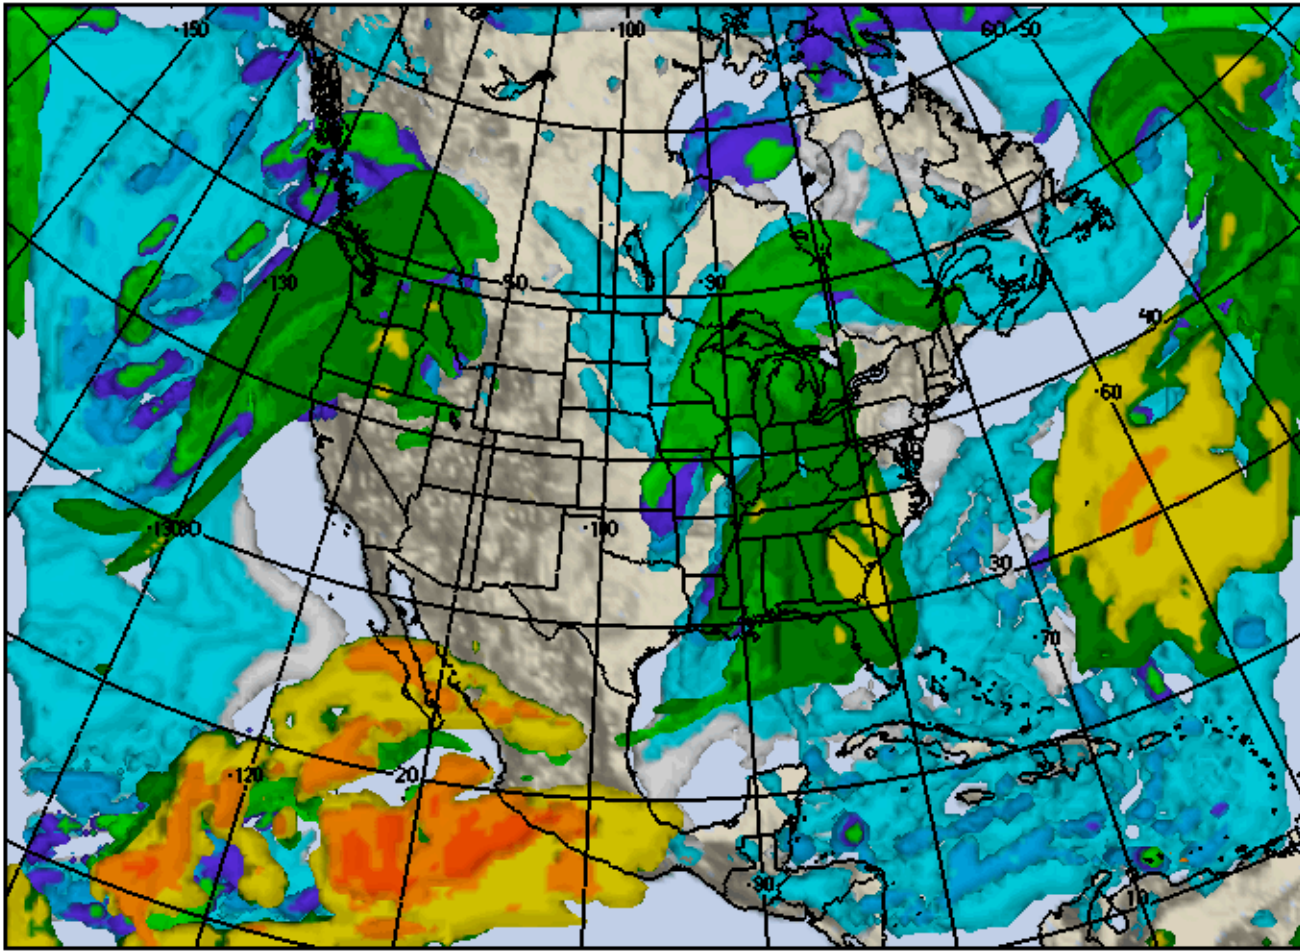

Vis5D

Air Force
Weather
Agency

MM5 45.0Km
Model Time
06011212Z

13 Jan 06
0600Z

Cloud Tops (MSL)
MUSO0055C2021.GIF

13 Jan 06
Friday
0900Z
21hr FCST

Vis5D

Air Force
Weather
Agency