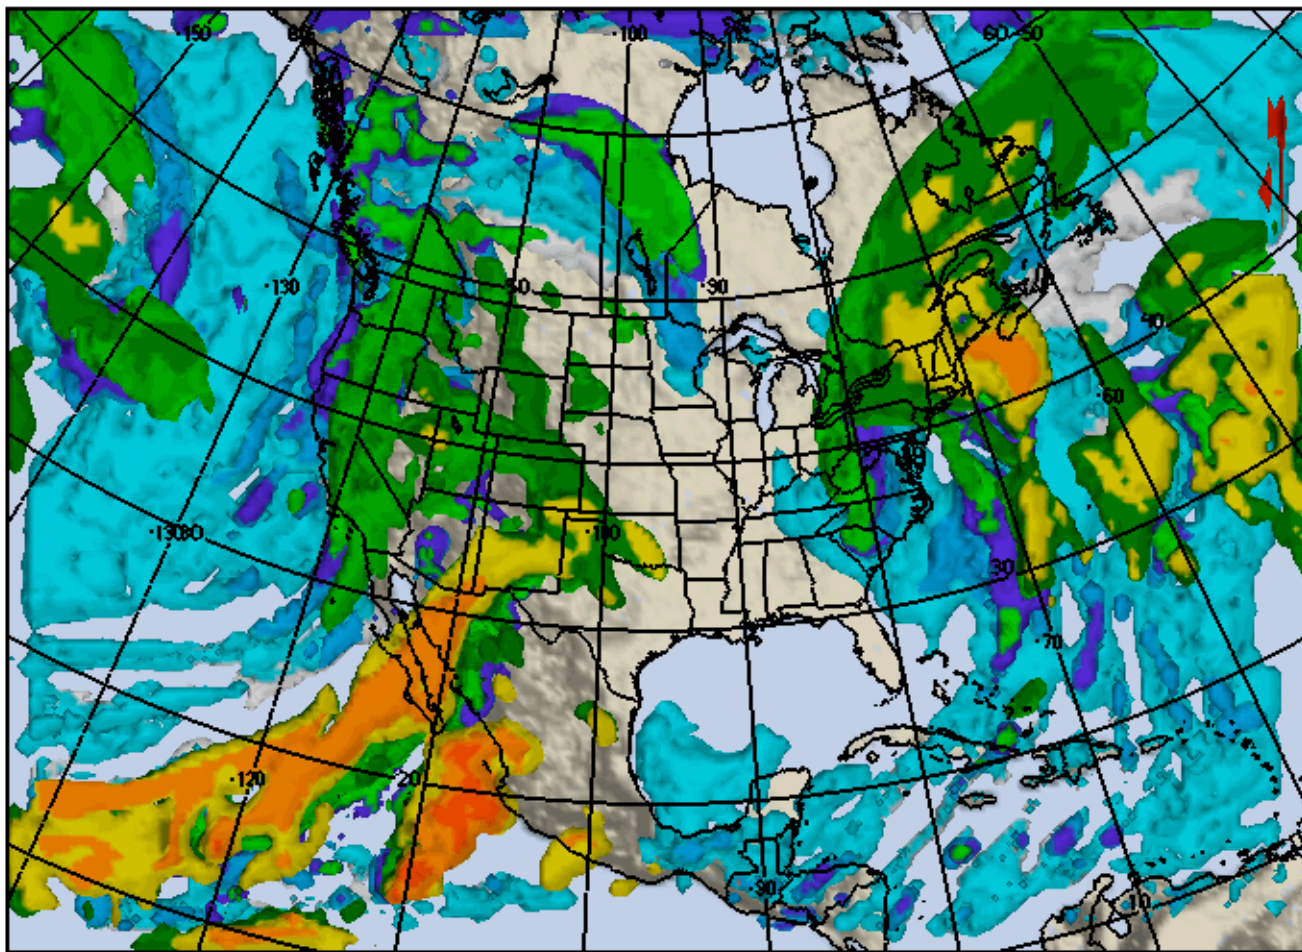

14 Jan 06
Saturday
1800Z
60hr FCST

Vis5D

Air Force
Weather
Agency

MM5 45.0Km
Model Time
06011206Z

14 Jan 06
1800Z

Cloud Tops (MSL)
MUSO0055C2063.GIF

14 Jan 06
Saturday
2100Z
63hr FCST

Vis5D