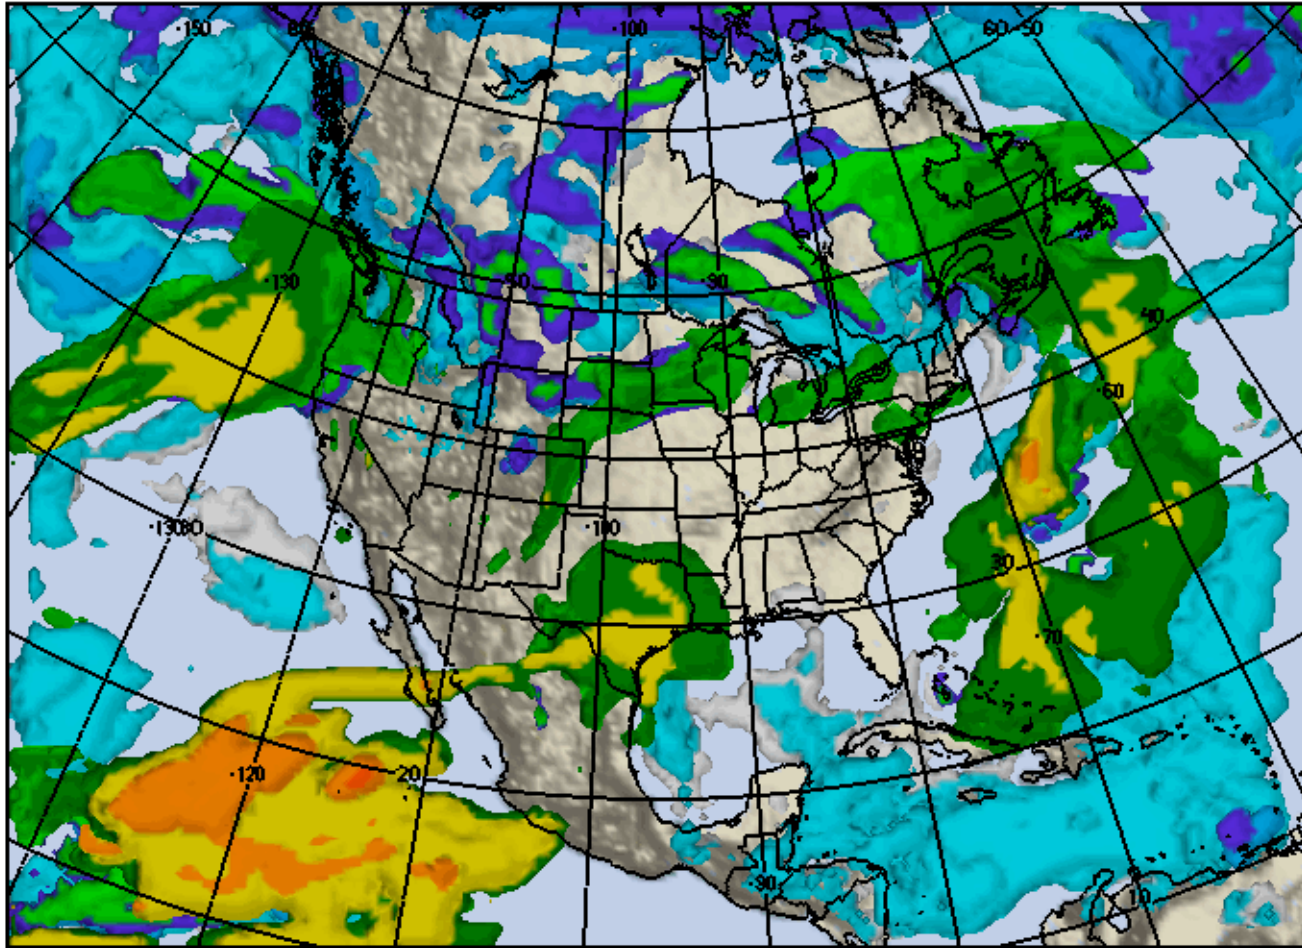

MUSO0055C2000.GIF

12 Jan 06
Thursday
1200Z
00hr FCST

Vis5D

Air Force
Weather
Agency

MM5 45.0Km
Model Time
06011212Z

12 Jan 06
1200Z

Cloud Tops (MSL)

MUSO0055C2003.GIF

12 Jan 06
Thursday
1500Z
03hr FCST

Vis5D

Air Force
Weather
Agency

MM5 45.0Km
Model Time
06011212Z

12 Jan 06
1500Z

Cloud Tops (MSL)

MUSO0055C2006.GIF

12 Jan 06
Thursday
1800Z
06hr FCST