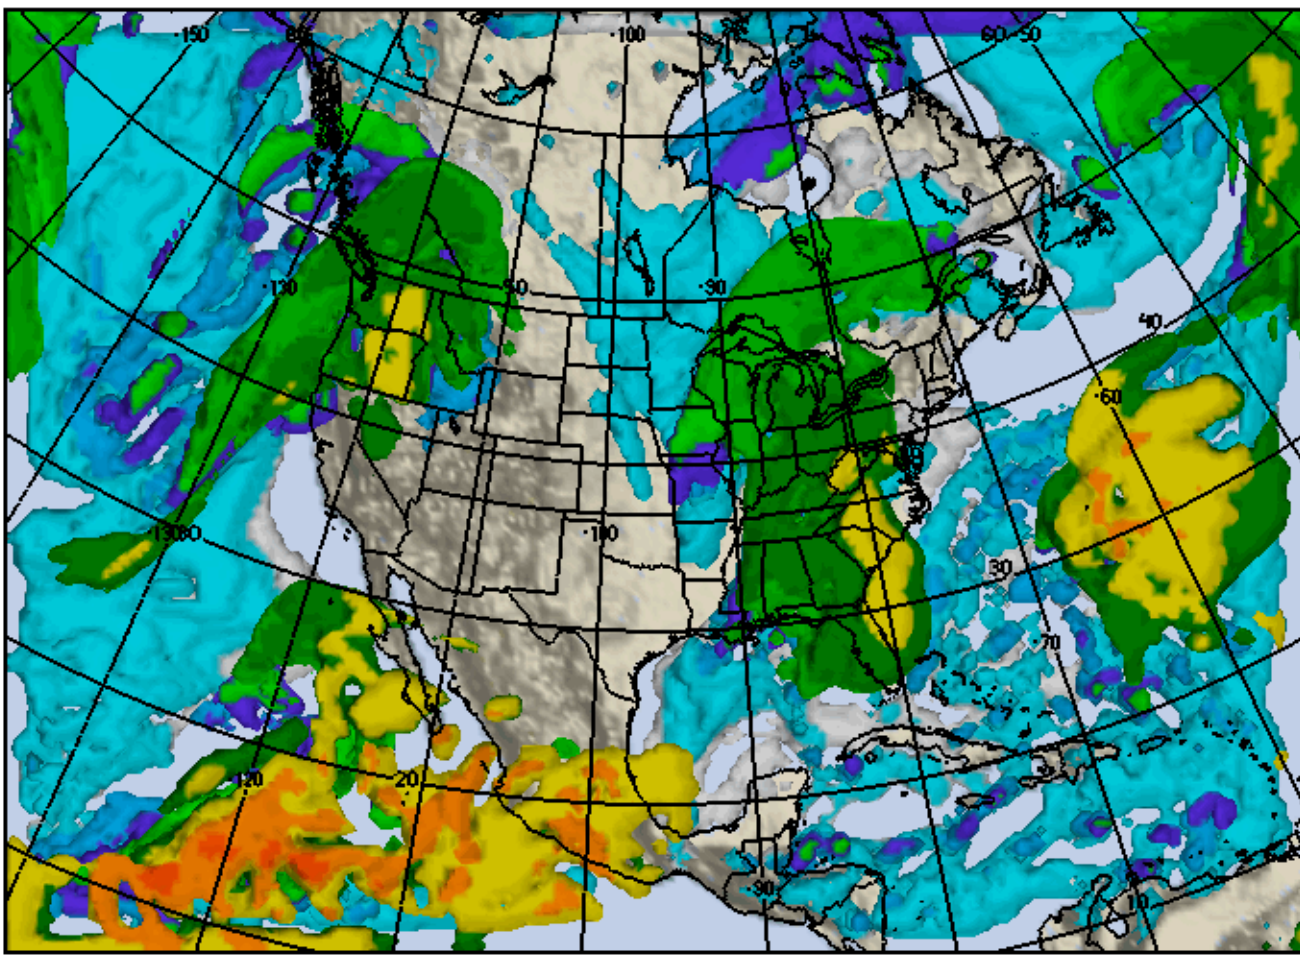

Cloud Tops (MSL)
MUSO0055C2027.GIF

13 Jan 06
Friday
1500Z
27hr FCST

Vis5D

Air Force
Weather
Agency

MM5 45.0Km
Model Time
06011212Z

13 Jan 06
1500Z

Cloud Tops (MSL)
MUSO0055C2030.GIF

13 Jan 06
Friday
1200Z
30hr FCST

Vis5D

Air Force
Weather
Agency

MM5 45.0Km
Model Time
06011206Z

13 Jan 06
1200Z

Cloud Tops (MSL)
MUSO0055C2033.GIF

13 Jan 06
Friday
1500Z
33hr FCST

Vis5D

Air Force
Weather
Agency