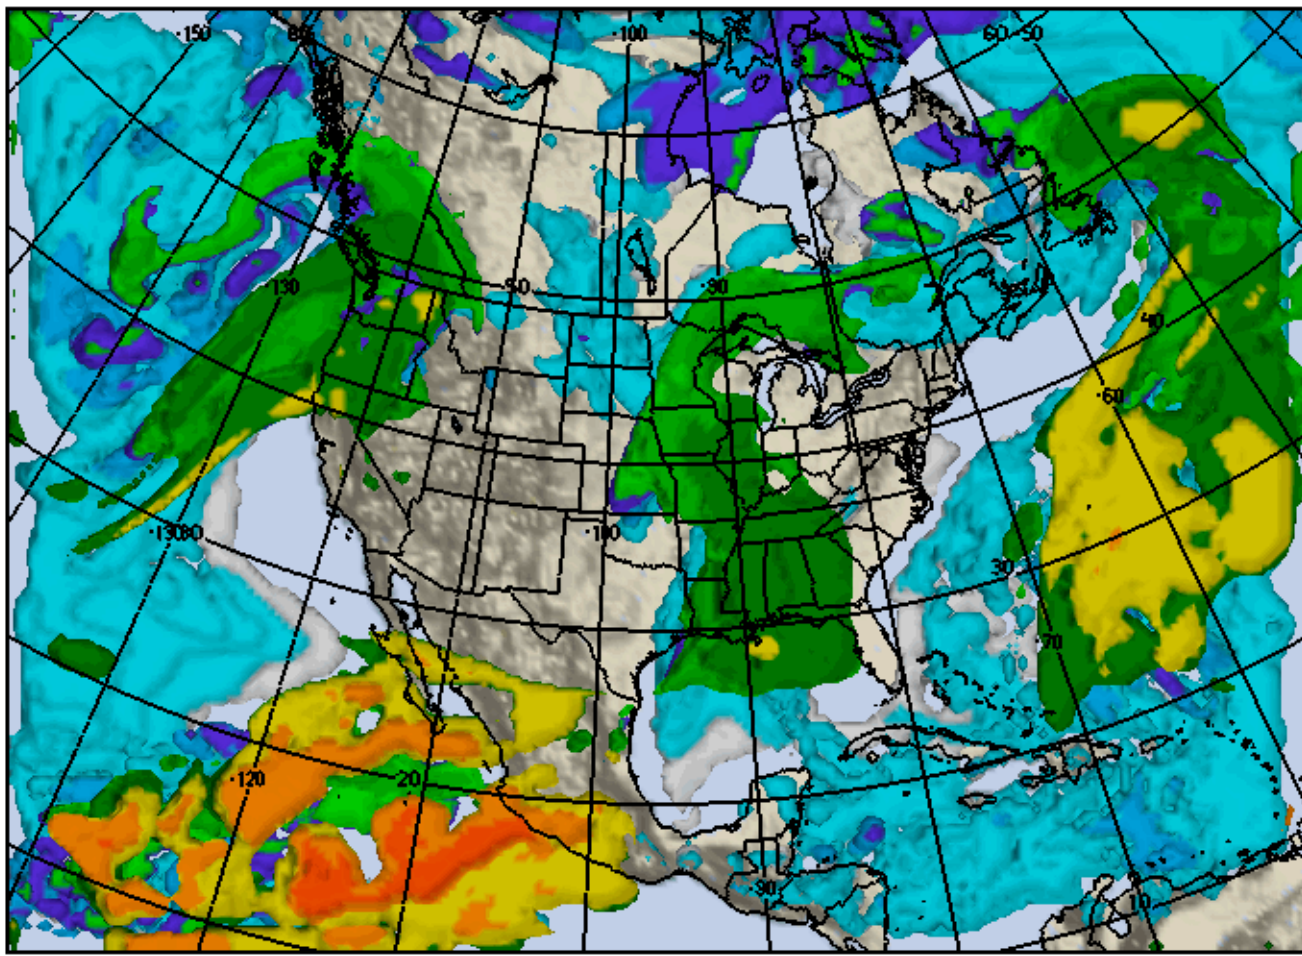

MM5 45.0Km
Model Time
06011212Z

12 Jan 06
2100Z

Cloud Tops (MSL)
MUSO0055C2012.GIF

13 Jan 06
Friday
0000Z
12hr FCST

Vis5D

Air Force
Weather
Agency

MM5 45.0Km
Model Time
06011212Z

13 Jan 06
0000Z

Cloud Tops (MSL)
MUSO0055C2015.GIF

13 Jan 06
Friday
0300Z
15hr FCST

Vis5D

Air Force
Weather
Agency

MM5 45.0Km
Model Time
06011212Z

13 Jan 06
0300Z

Cloud Tops (MSL)
MUSO0055C2018.GIF

13 Jan 06
Friday
0600Z
18hr FCST