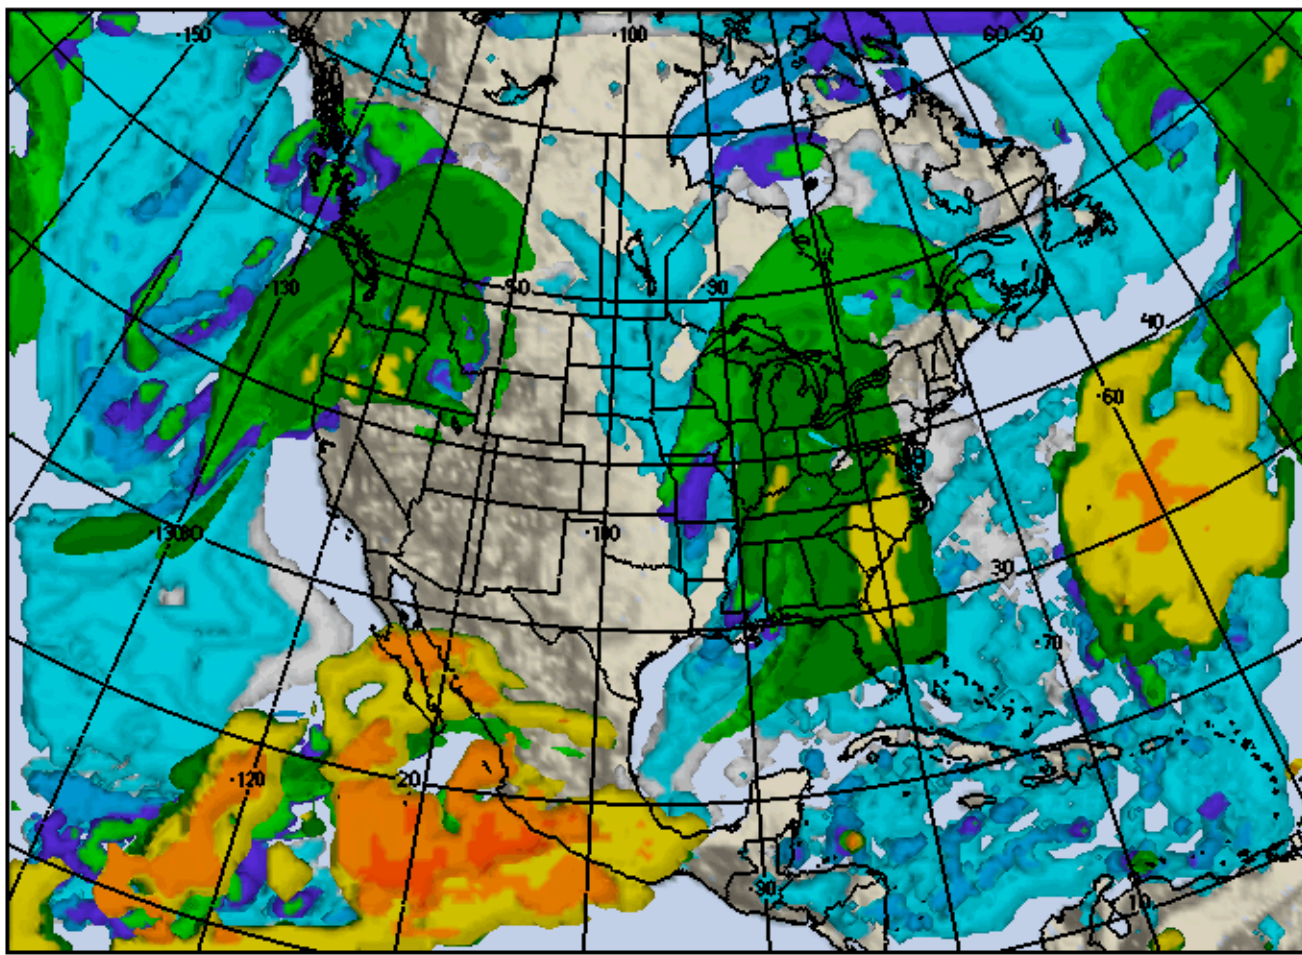

Cloud Tops (MSL)
MUSO0055C2024.GIF

13 Jan 06
Friday
1200Z
24hr FCST

Vis5D

Air Force
Weather
Agency

MM5 45.0Km
Model Time
06011212Z

13 Jan 06
1200Z