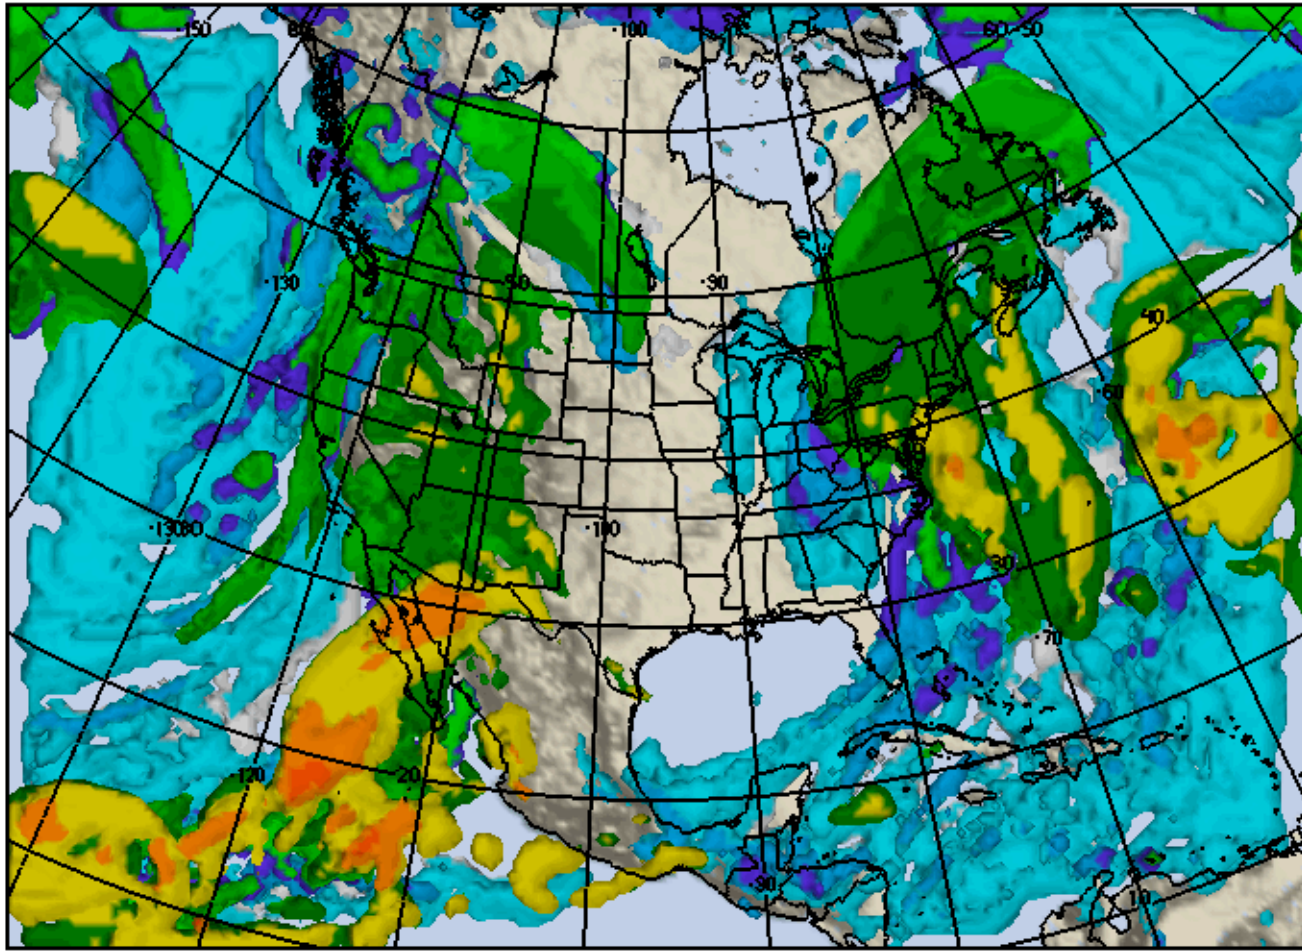

Cloud Tops (MSL)
MUSO0055C2048.GIF

14 Jan 06
Saturday
0600Z
48hr FCST

Vis5D

Air Force
Weather
Agency

MM5 45.0Km
Model Time
06011206Z

14 Jan 06
0600Z

Cloud Tops (MSL)
MUSO0055C2051.GIF

14 Jan 06
Saturday
0900Z
51hr FCST