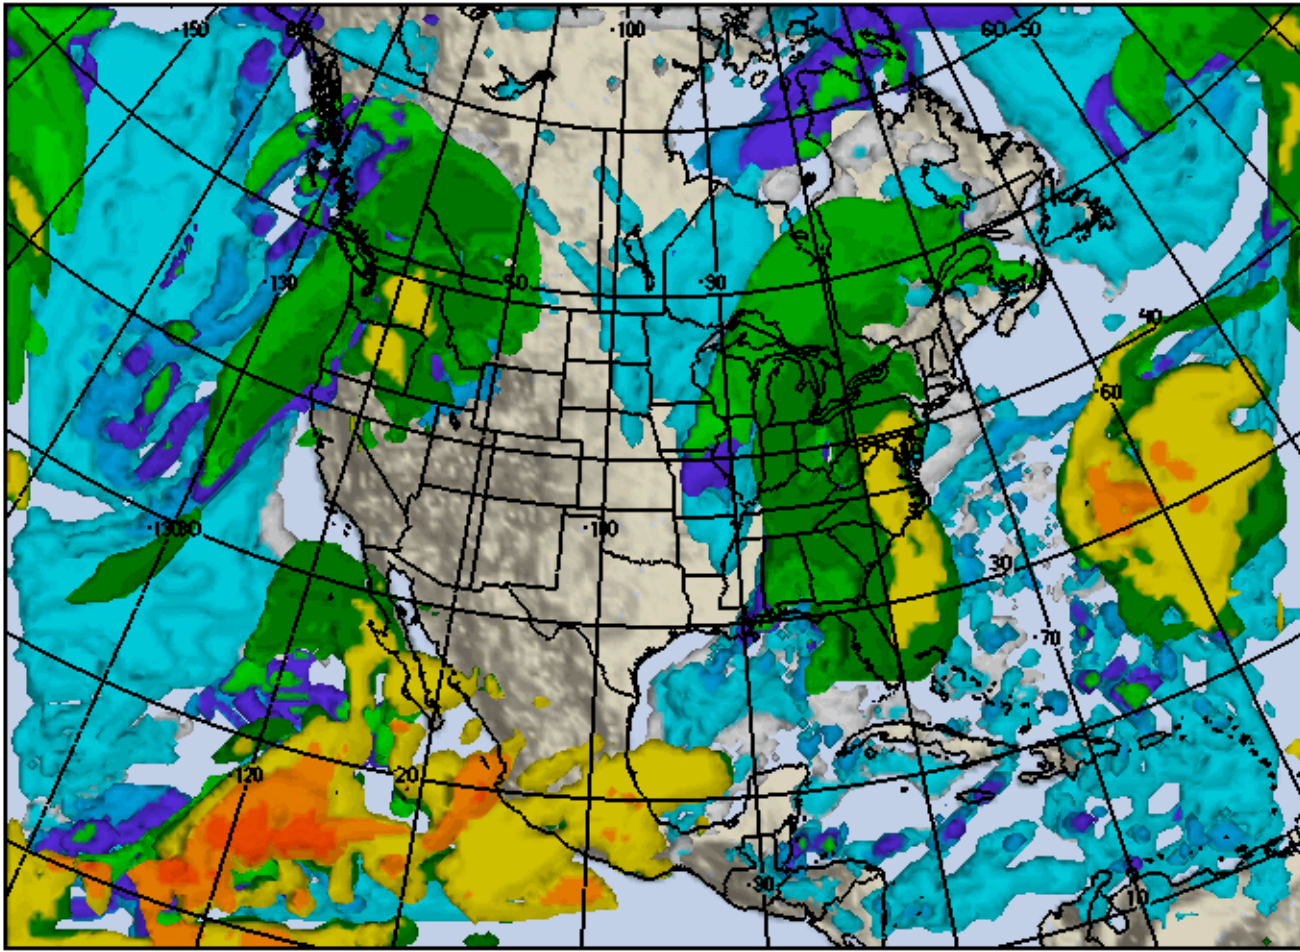

Vis5D

Air Force
Weather
Agency

MM5 45.0Km
Model Time
06011206Z

13 Jan 06
1200Z

Cloud Tops (MSL)
MUSO0055C2033.GIF

13 Jan 06
Friday
1500Z
33hr FCST

Vis5D

Air Force
Weather
Agency