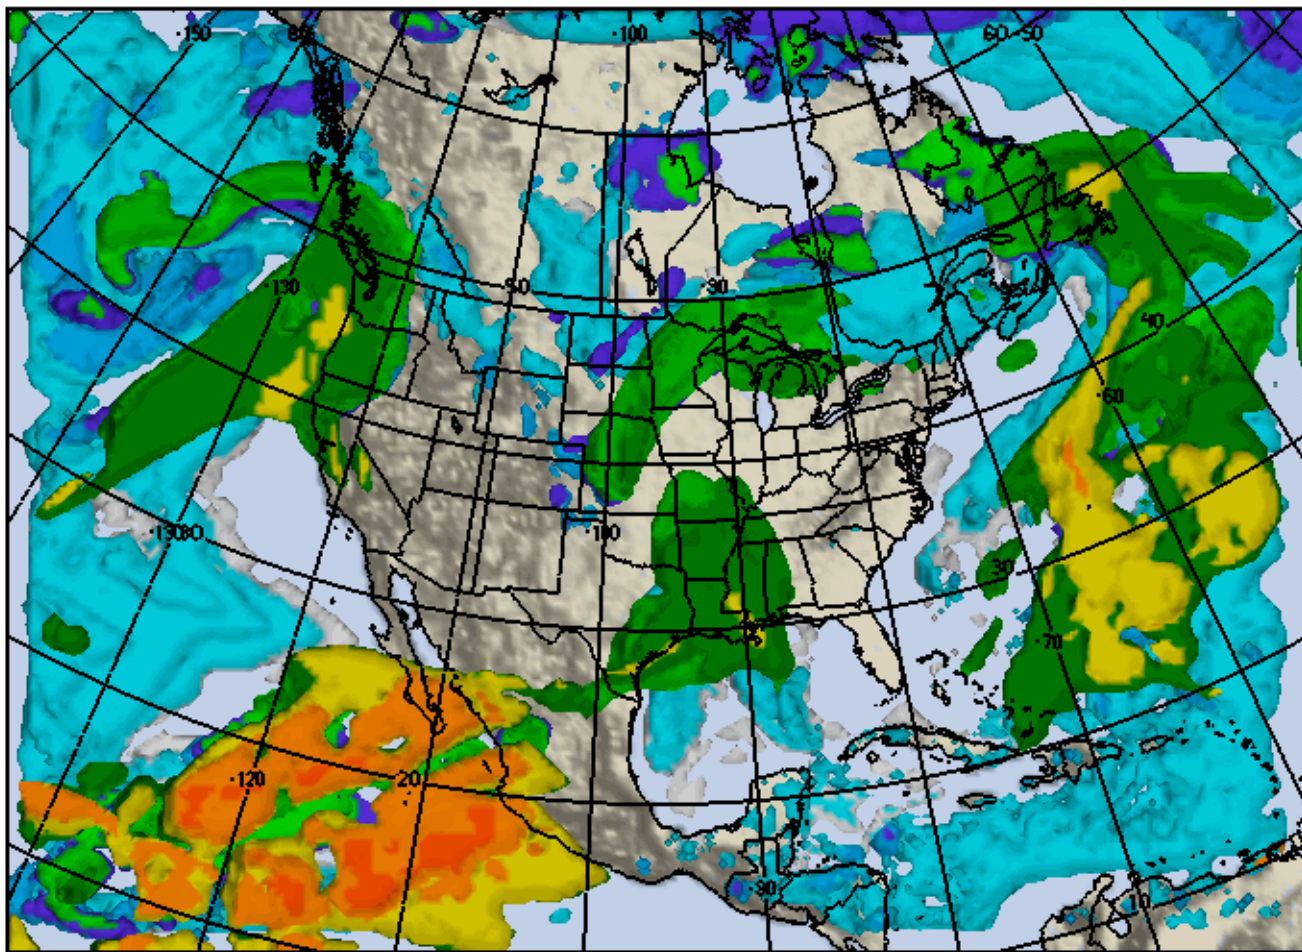

Vis5D

Air Force
Weather
Agency

MM5 45.0Km
Model Time
06011212Z

12 Jan 06
1800Z

Cloud Tops (MSL)
MUSO0055C2009.GIF

12 Jan 06
Thursday
2100Z
09hr FCST

Vis5D

Air Force
Weather
Agency