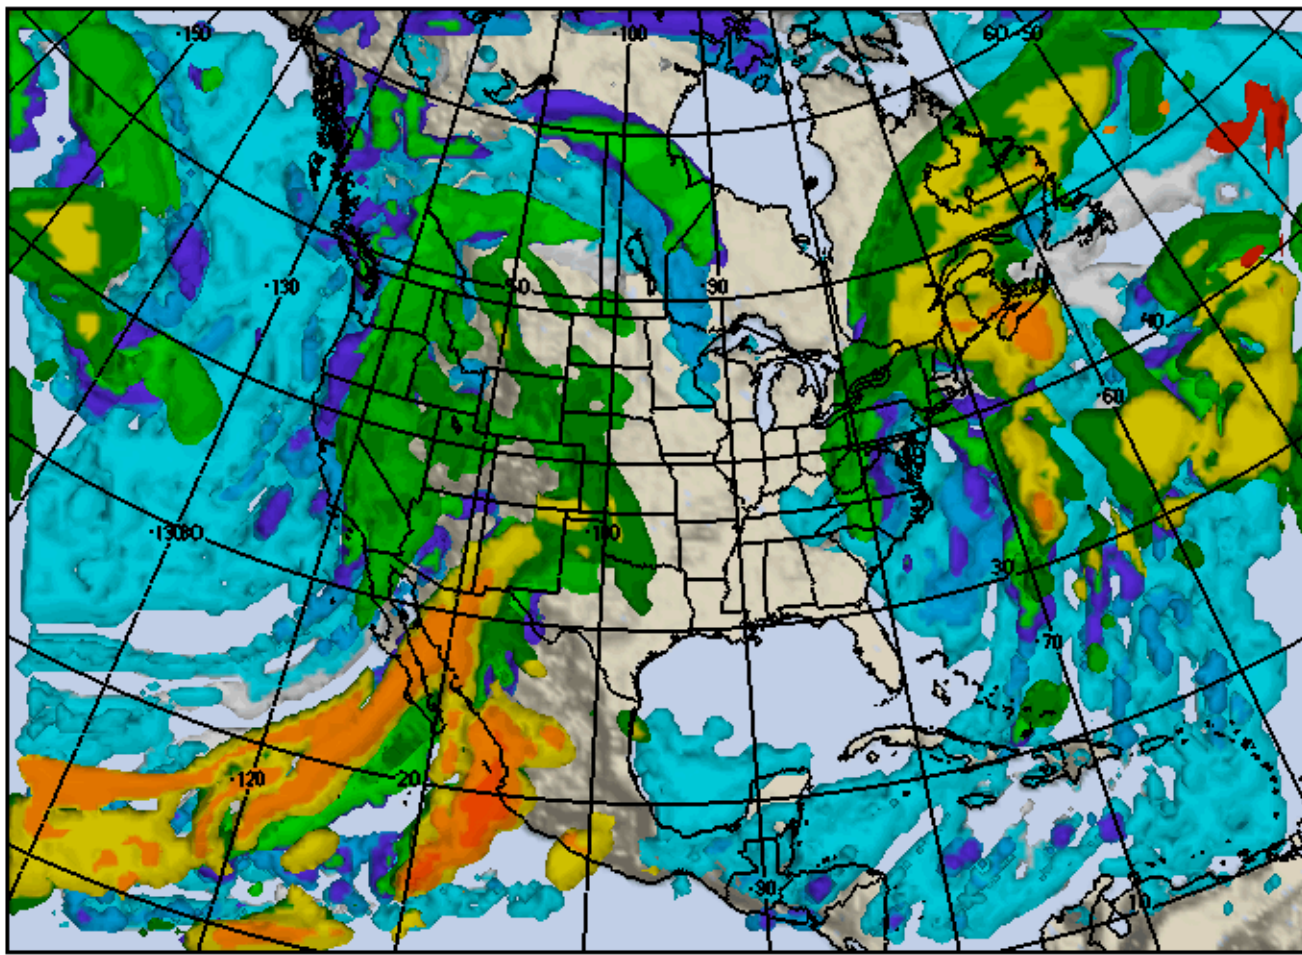

Cloud Tops (MSL)
MUSO0055C2066.GIF

15 Jan 06
Sunday
0000Z
66hr FCST

Vis5D

Air Force
Weather
Agency

MM5 45.0Km
Model Time
06011206Z

15 Jan 06
0000Z