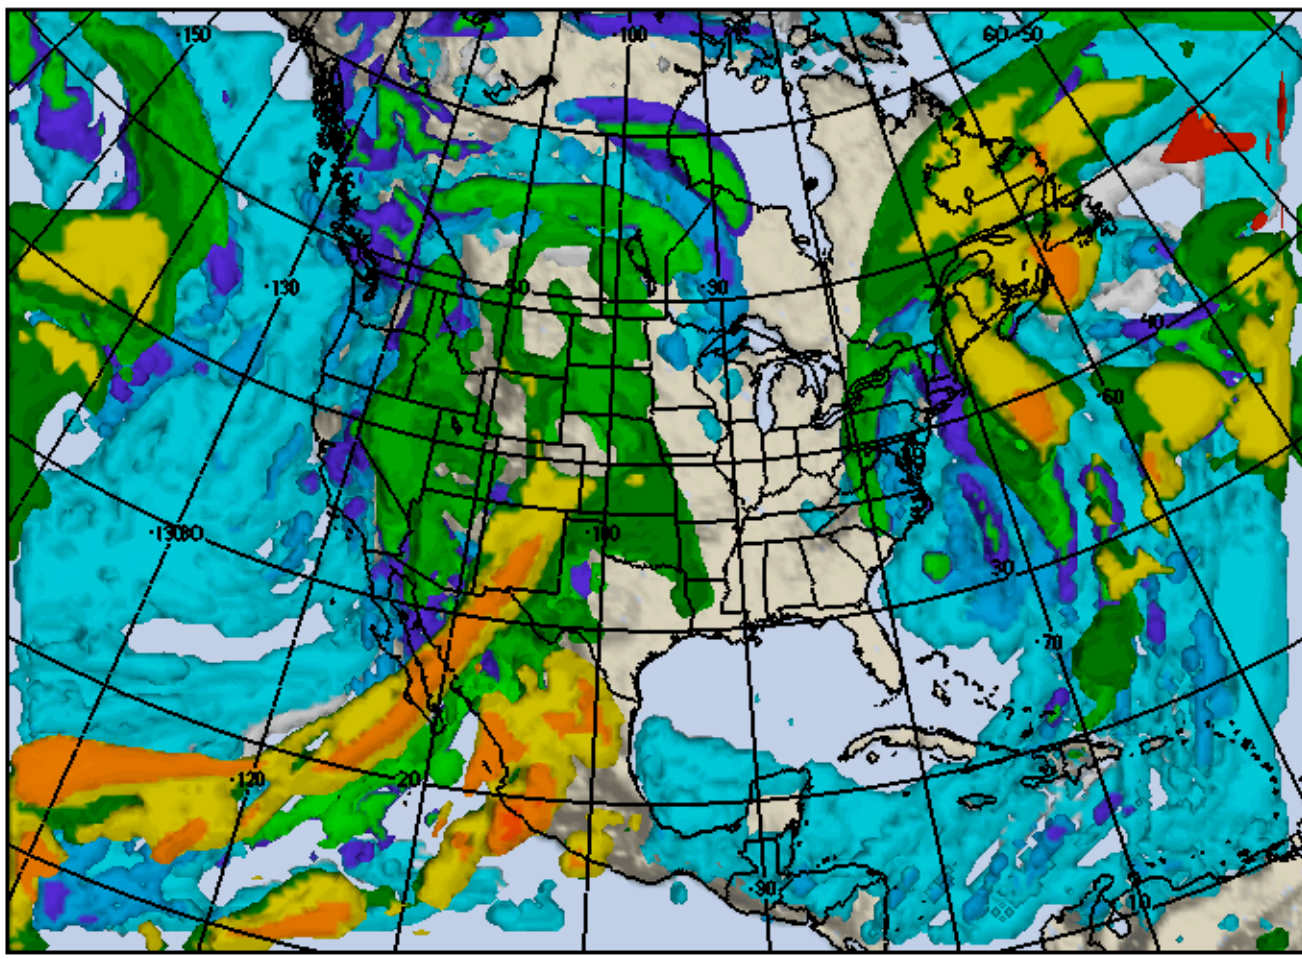

15 Jan 06
 0000Z

Cloud Tops (MSL)
 MUSO0055C2069.GIF

15 Jan 06
 Sunday
 0300Z
 69hr FCST

Vis5D

Air Force
 Weather
 Agency

MM5 45.0Km
 Model Time
 06011206Z

15 Jan 06
 0300Z

Cloud Tops (MSL)
 MUSO0055C2072.GIF