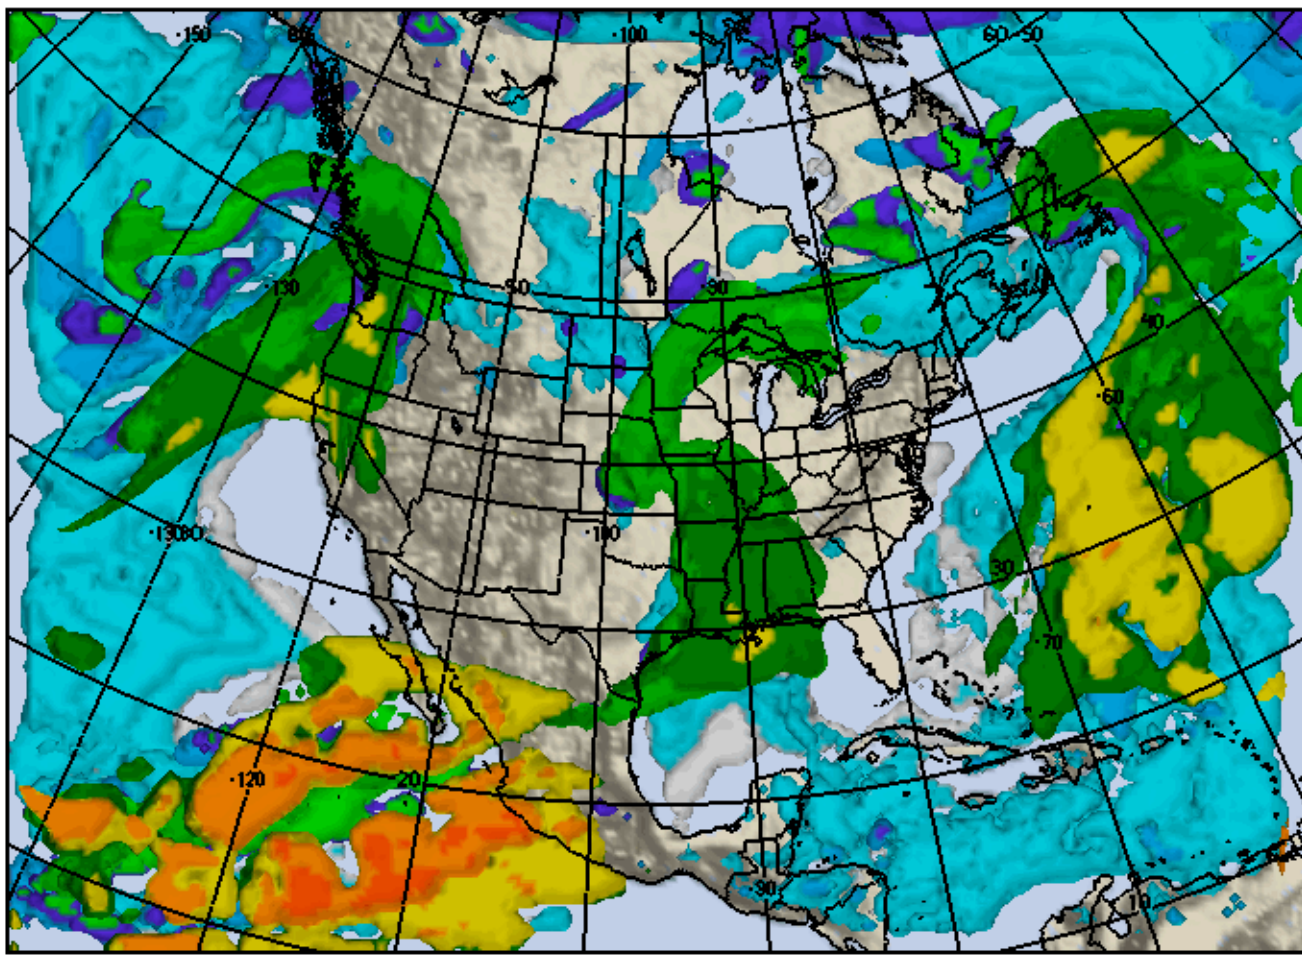

Cloud Tops (MSL)
MUSO0055C2012.GIF

13 Jan 06
Friday
0000Z
12hr FCST

Vis5D

Air Force
Weather
Agency

MM5 45.0Km
Model Time
06011212Z

13 Jan 06
0000Z