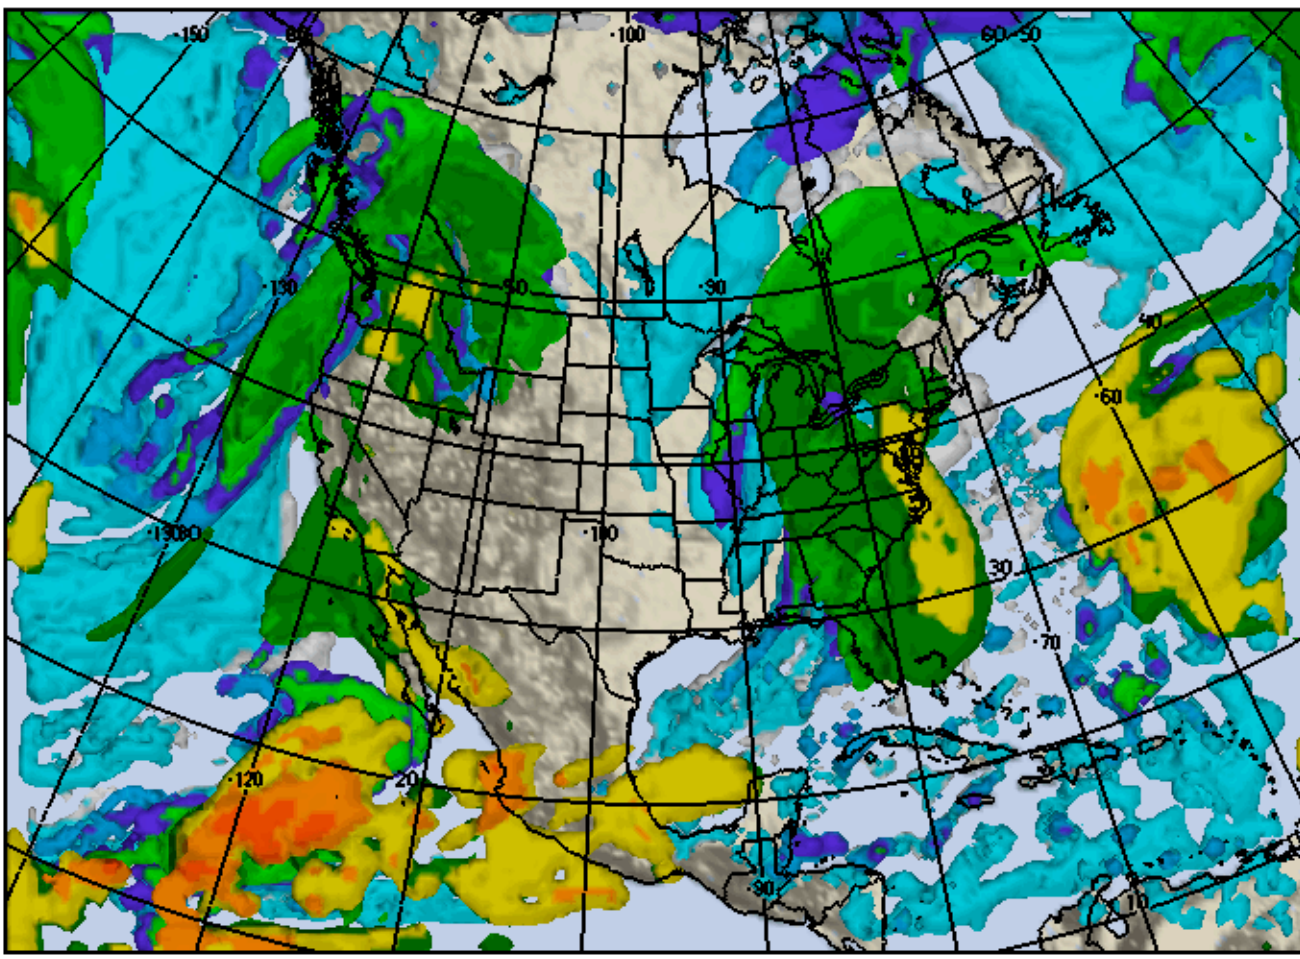

13 Jan 06
Friday
1800Z
36hr FCST

Vis5D
Air Force
Weather
Agency
MM5 45.0Km
Model Time
06011206Z

13 Jan 06
1800Z