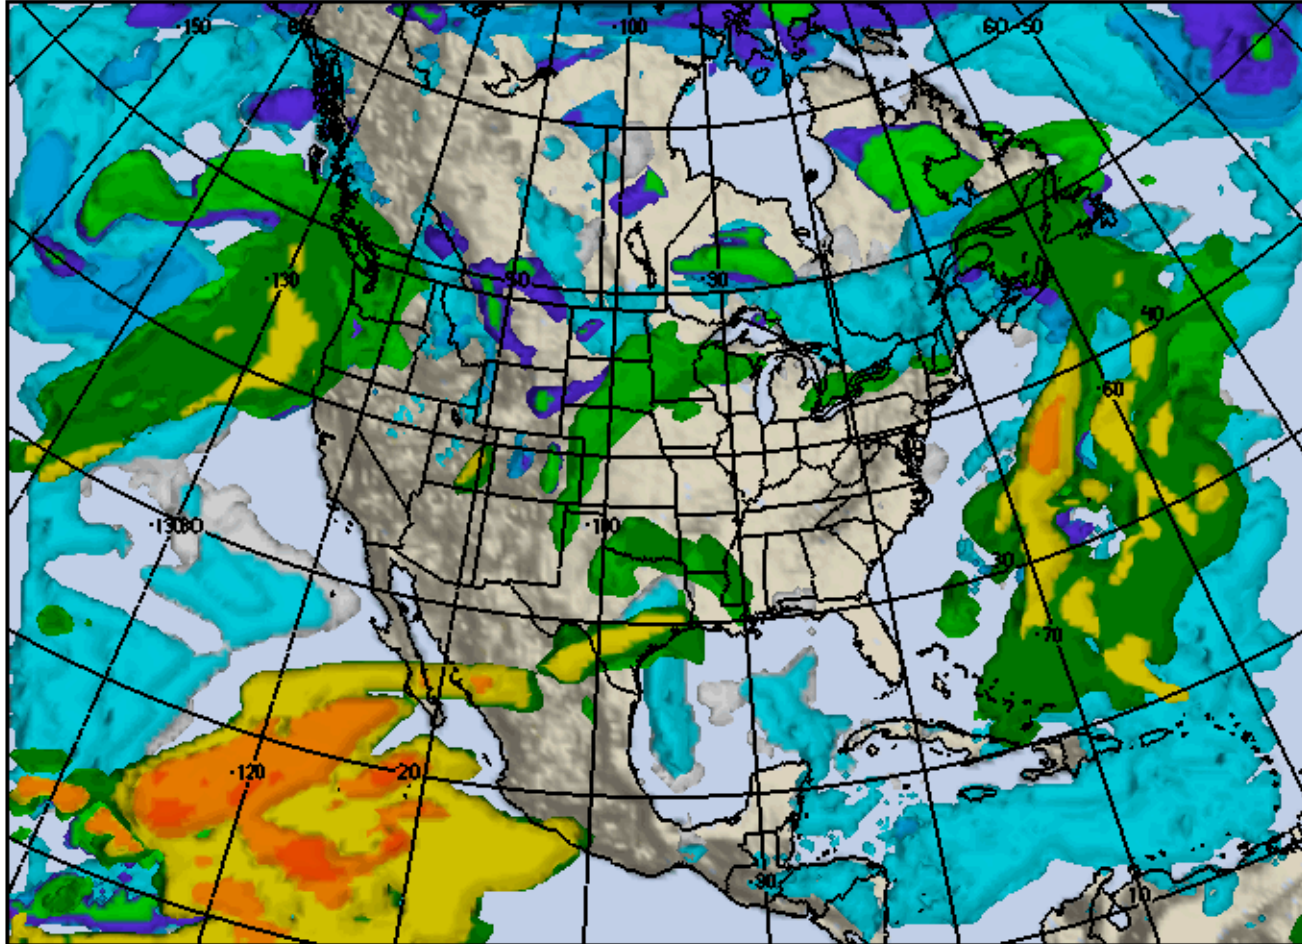

MUSO0055C2000.GIF

12 Jan 06
Thursday
1200Z
00hr FCST

Vis5D

Air Force
Weather
Agency

MM5 45.0Km
Model Time
06011212Z

12 Jan 06
1200Z

Cloud Tops (MSL)

MUSO0055C2003.GIF