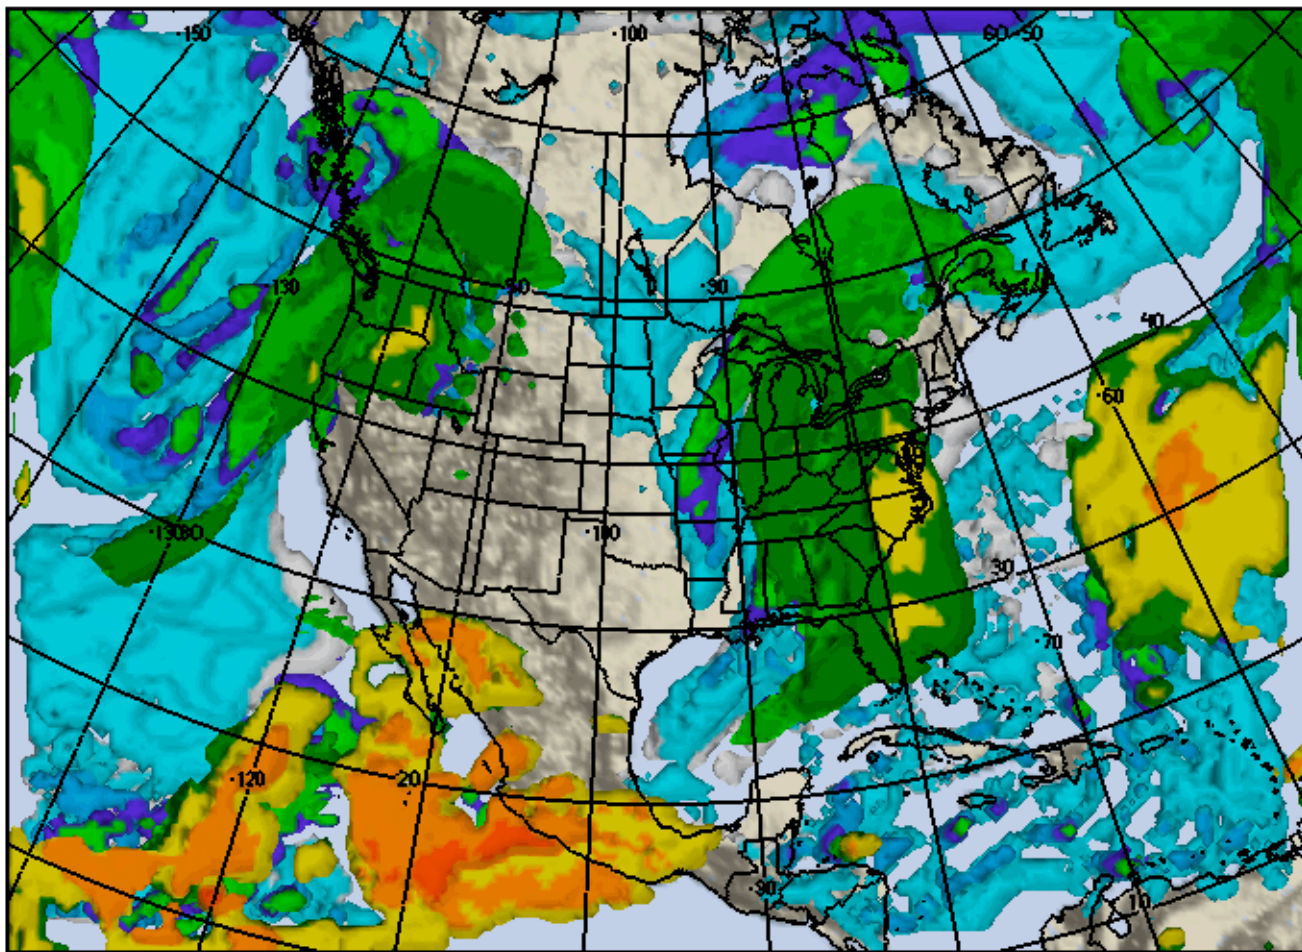

MM5 45.0Km
Model Time
06011212Z

13 Jan 06
0900Z

Cloud Tops (MSL)
MUSO0055C2024.GIF

13 Jan 06
Friday
1200Z
24hr FCST

Vis5D

Air Force
Weather
Agency

MM5 45.0Km
Model Time
06011212Z

13 Jan 06
1200Z

Cloud Tops (MSL)
MUSO0055C2027.GIF

13 Jan 06
Friday
1500Z
27hr FCST

Vis5D

Air Force
Weather
Agency

MM5 45.0Km
Model Time
06011212Z

13 Jan 06
1500Z

Cloud Tops (MSL)
MUSO0055C2030.GIF

13 Jan 06
Friday
1200Z
30hr FCST