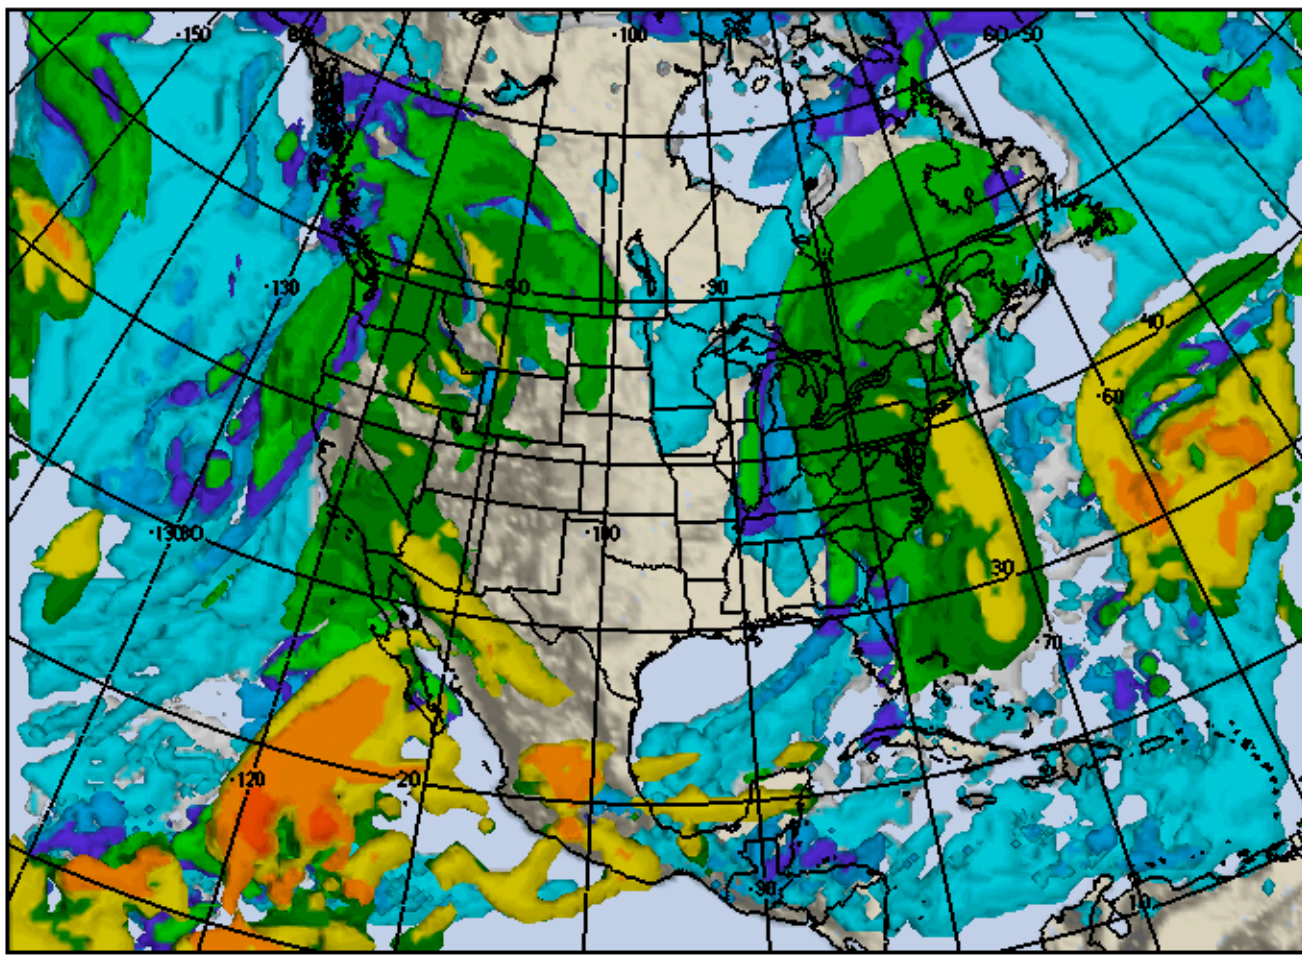

Cloud Tops (MSL)
MUSO0055C2042.GIF

14 Jan 06
Saturday
0000Z
42hr FCST

Vis5D

Air Force
Weather
Agency

MM5 45.0Km
Model Time
06011206Z

14 Jan 06
0000Z