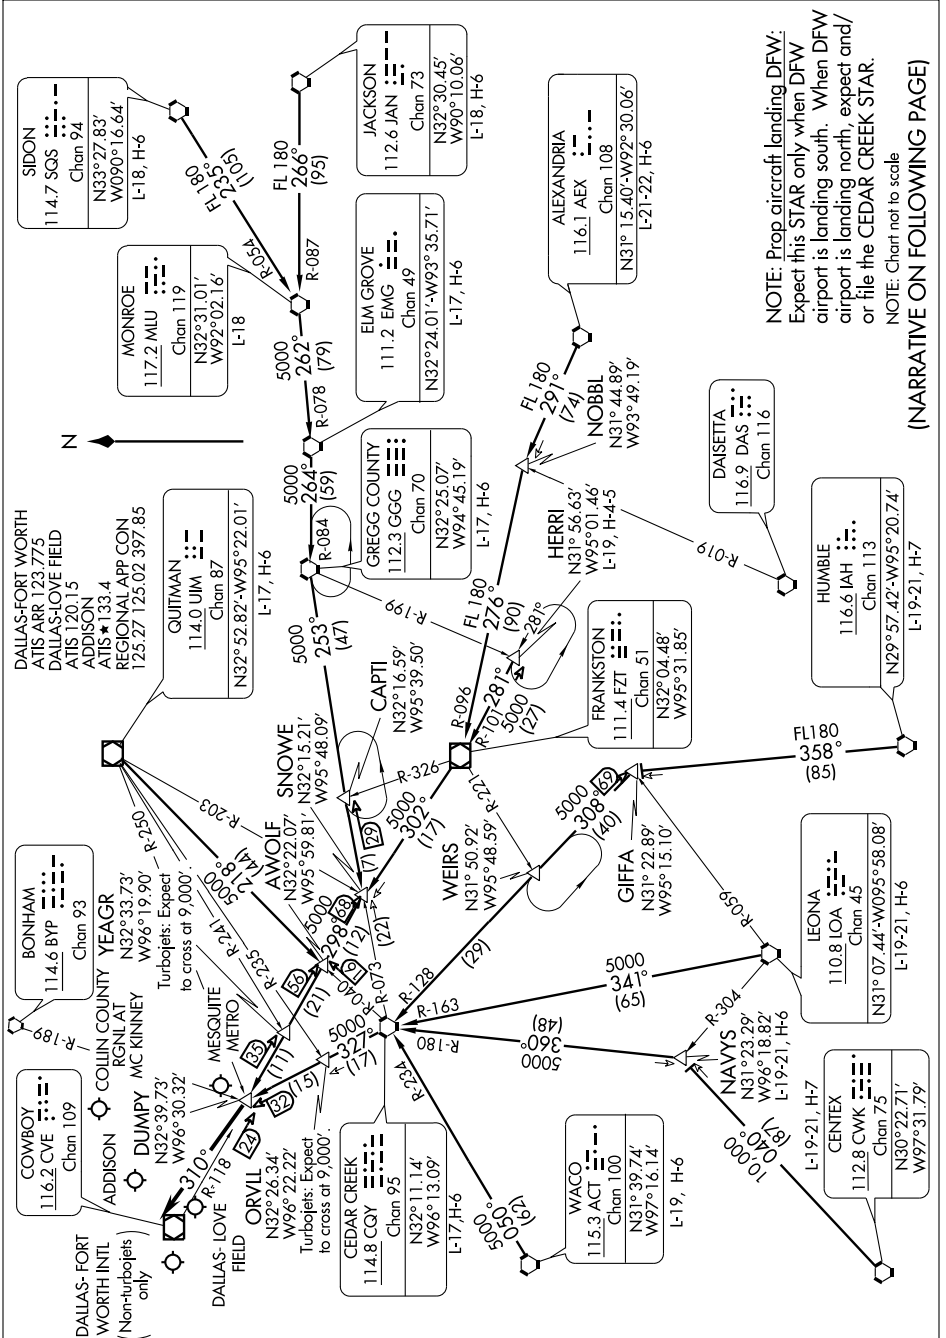

DUMPY TWO ARRIVAL (DUMPY.DUMPY2)

DALLAS-FT. WORTH, TEXAS

SC-2, 12 FEB 2009 to 12 MAR 2009

DUMPY TWO ARRIVAL (DUMPY.DUMPY2)

DALLAS-FT. WORTH, TEXAS

SC-2, 12 FEB 2009 to 12 MAR 2009