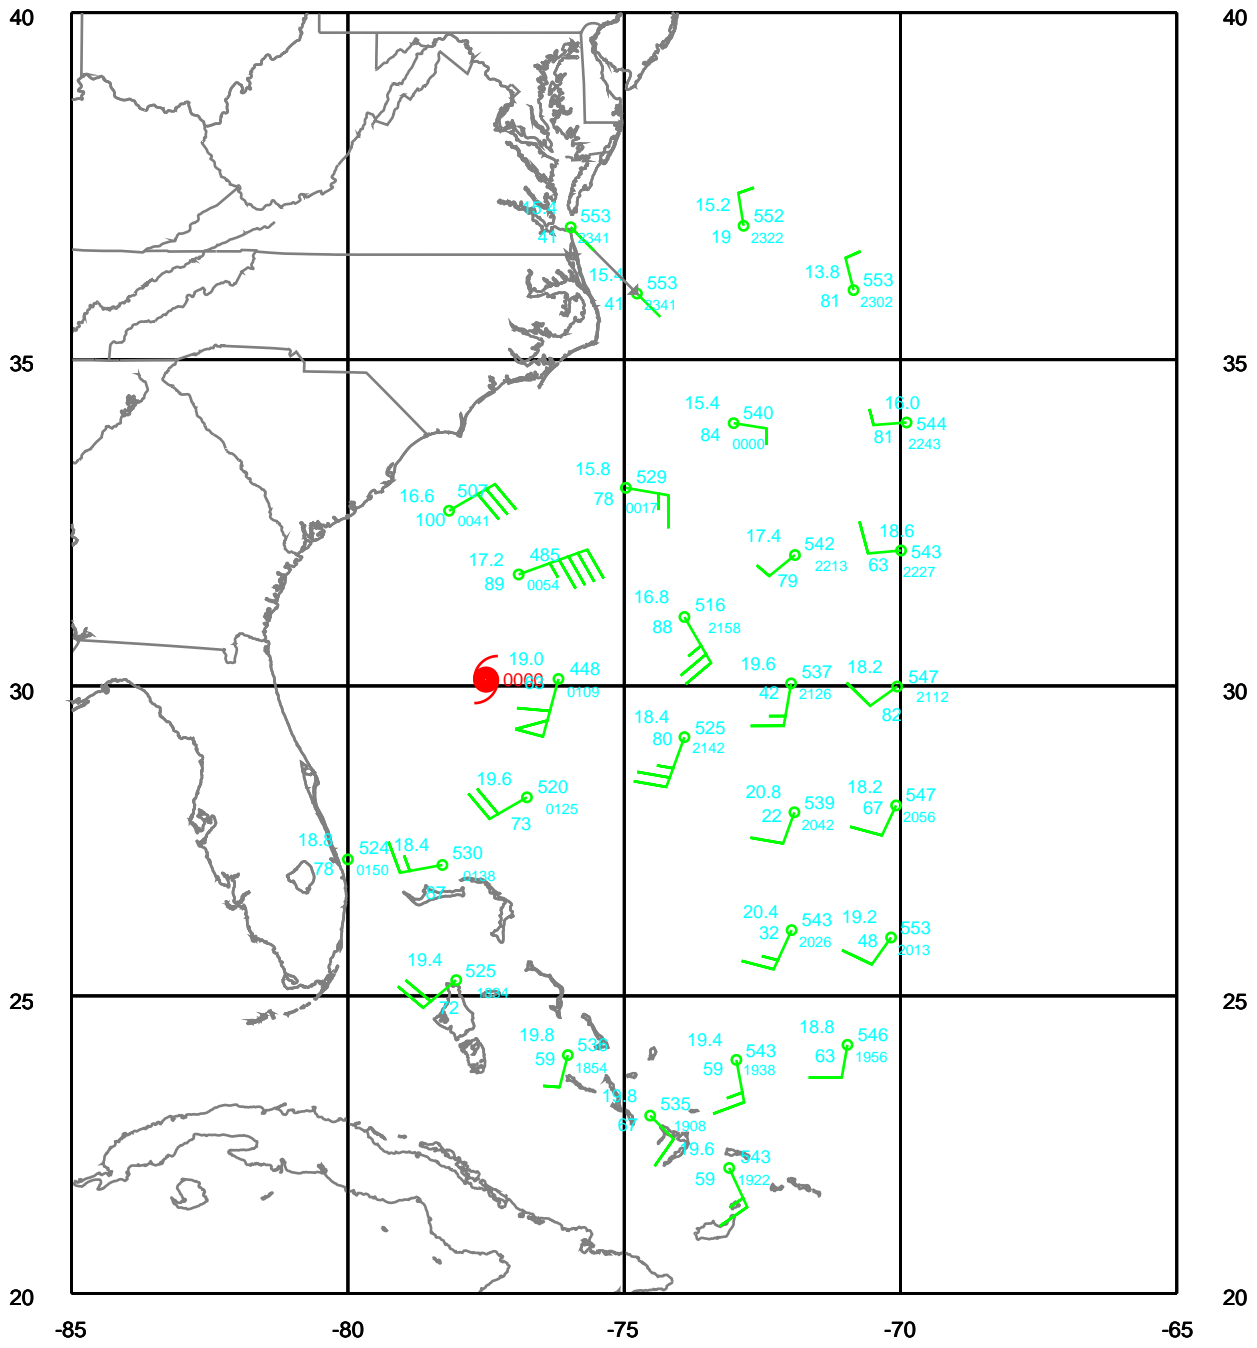

-85 -80 -75 -70 -65

OPHELIA

400 mb

Date: 050909
Time: 18-30 UTC

EARTH RELATIVE

-85 -80 -75 -70 -65

OPHELIA

500 mb

Date: 050909
Time: 18-30 UTC

EARTH RELATIVE

-85 -80 -75 -70 -65

OPHELIA

700 mb

Date: 050909
Time: 18-30 UTC

EARTH RELATIVE

-85 -80 -75 -70 -65

OPHELIA

850 mb

Date: 050909
Time: 18-30 UTC

EARTH RELATIVE

OPHELIA

925 mb

Date: 050909
Time: 18-30 UTC

EARTH RELATIVE

OPHELIA

Surface

Date: 050909
Time: 18-30 UTC

EARTH RELATIVE