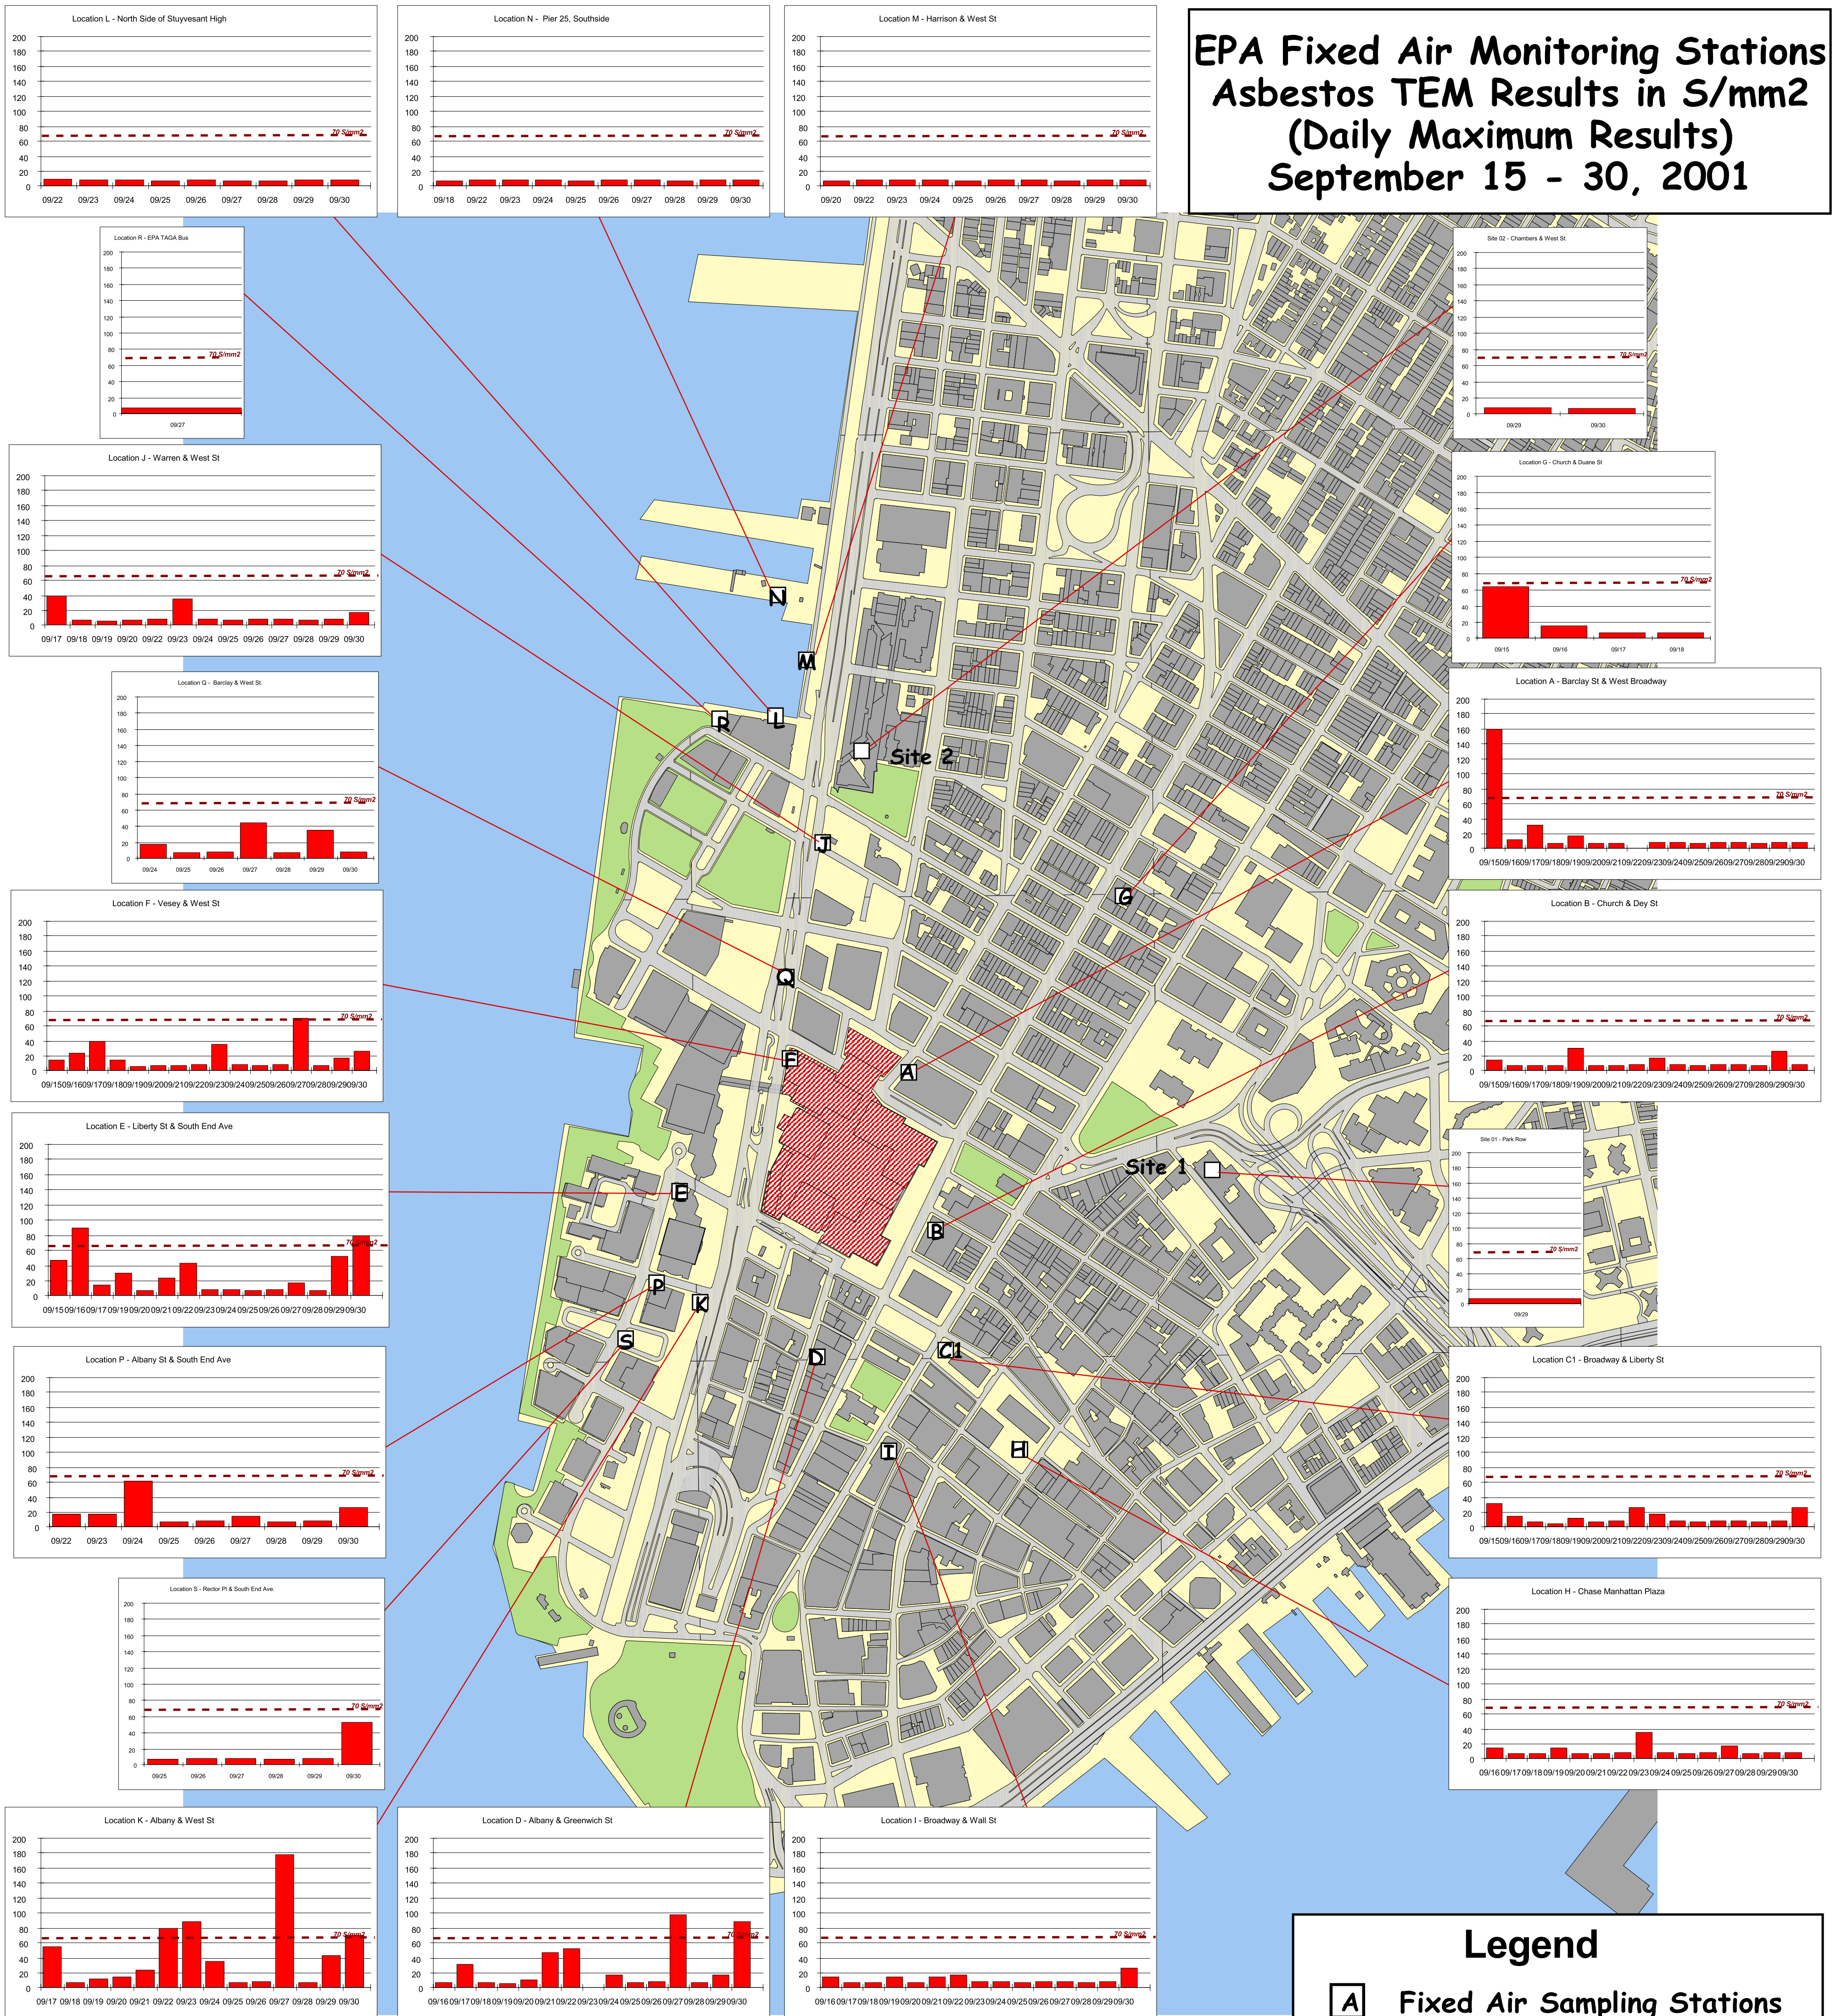

EPA Fixed Air Monitoring Stations Asbestos TEM Results in S/mm² (Daily Maximum Results) September 15 - 30, 2001

Legend

- A Fixed Air Sampling Stations
- WTC Area
- Roads
- Downtown Buildings
- Open Space
- Water

US EPA Region 2
World Trade Center Response