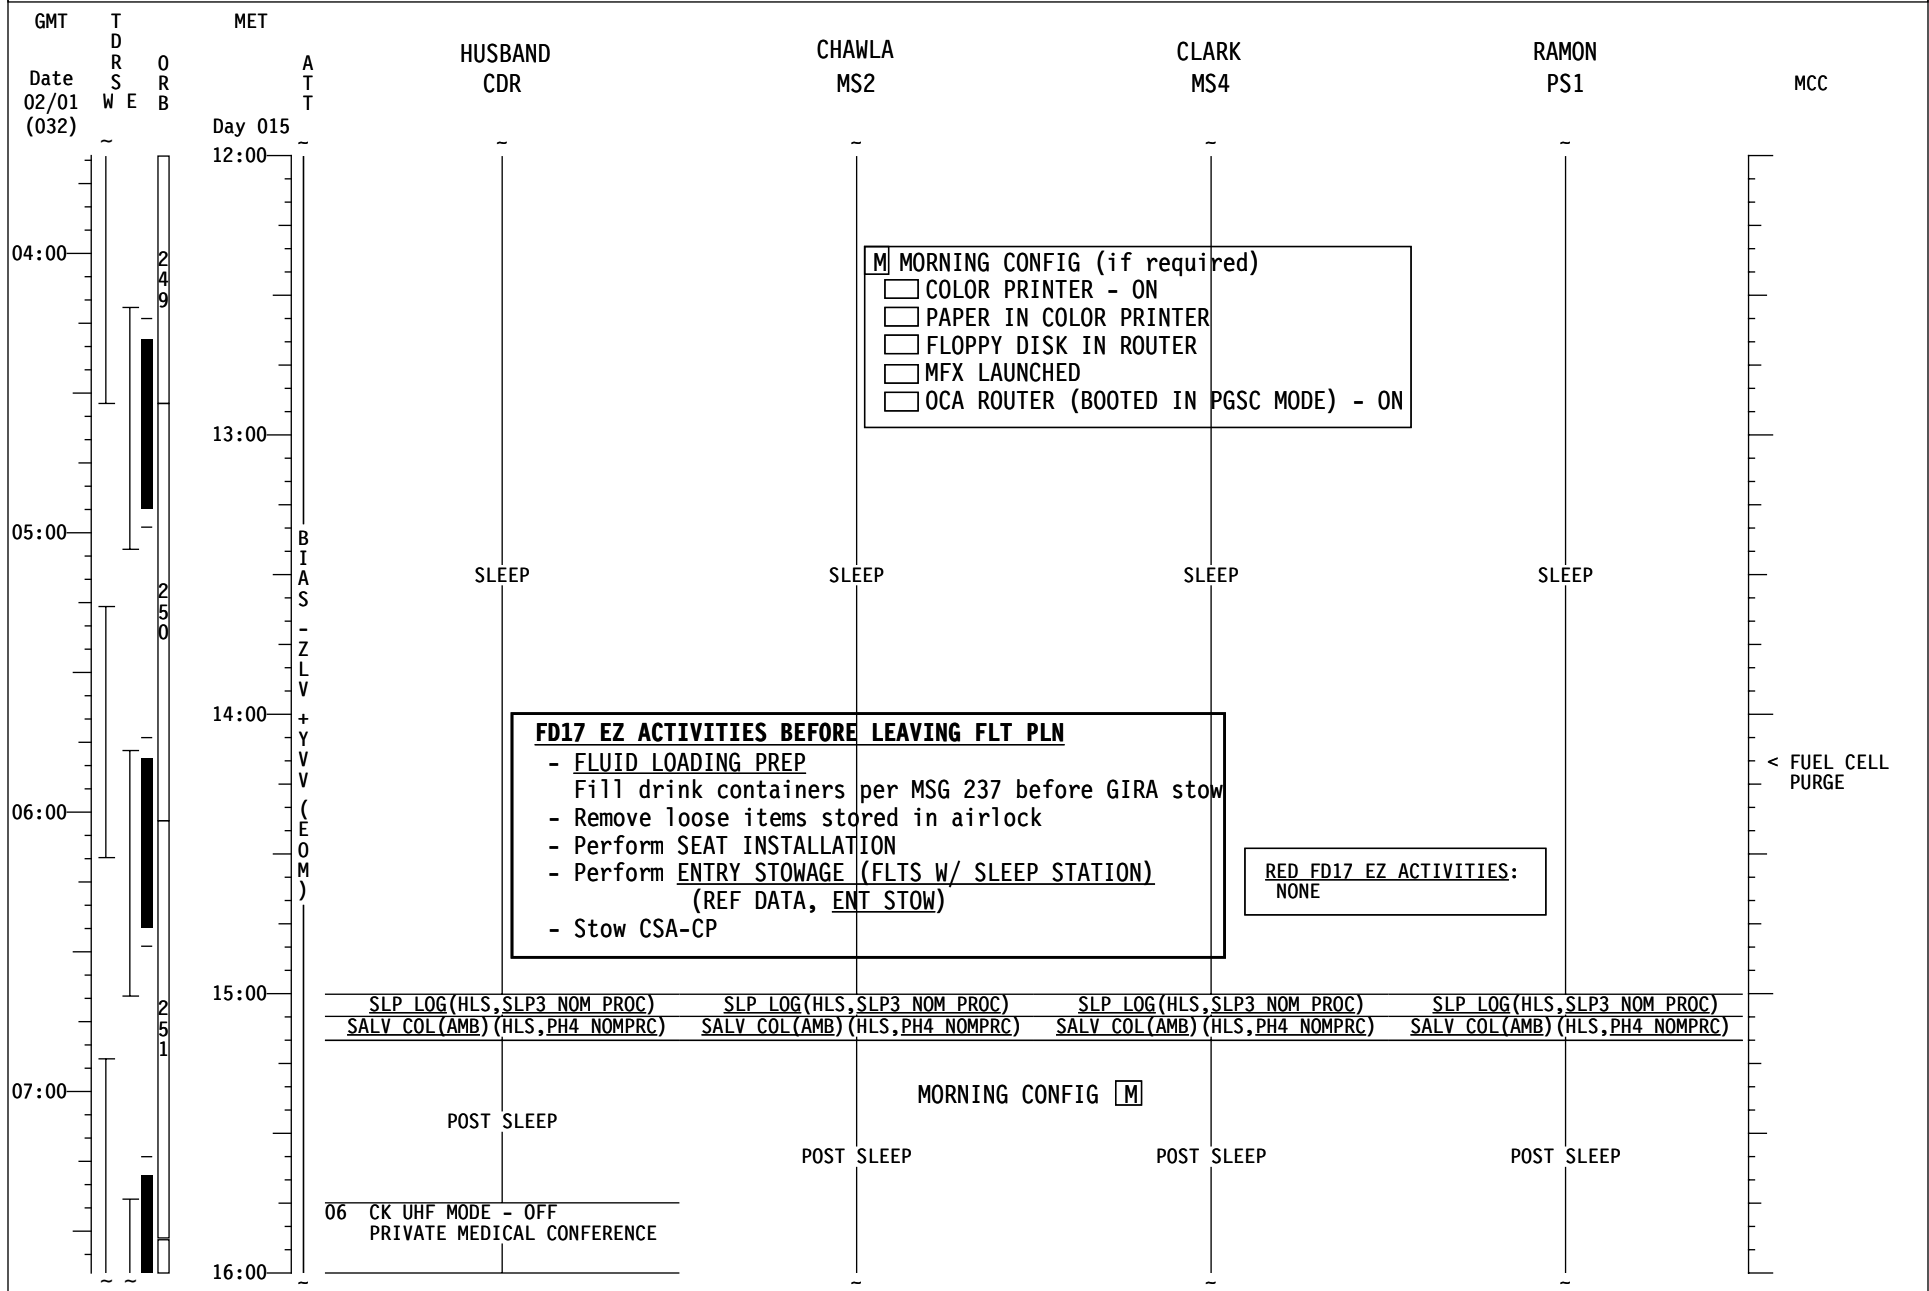

1. There is one additional SPACEHAB Viewport violation. Reference MSG 236 sent up on the Red team.
2. Replace Flight Plan pages 2-63 through 2-65 and 3-185 through 191.

BETA -10.20

01/31/03 12:38:07

REPLANNED

GMT 01/31/03 (031)

CT 01/31/03 (031)

MET Day 015

		16	17	18	19	20	21	22	23	02/01	01	02	03		
		10	11	12	13	14	15	16	17	18	19	20	21		
		015/00	01	02	03	04	05	06	07	08	09	10	11	12	
BLUE	PLT MCCOOL	SLEEP						B	POST SLEEP				KU	EXERCISE	ERGO STOW
	MS1 BROWN	SLEEP						U	POST SLEEP	FRESH AEM CHECK	FRESH AEM H2O REFILL	EXERCISE	SHAB TEAR DOWN 3		
	MS3 ANDERSON	SLEEP						D	POST SLEEP	EXERCISE	ED REIA SCTT O	SHAB TEAR DOWN 1	SHAB TEAR DOWN 3		
MCC	KU3	STAR	B	SMU	FINAL MAIL	B	EXPK	SMU							
	MAIL	R:D B:D													
	DAY/NIGHT ORBIT	241	242	243	244	245	246	247	248	249					
	TDRS E W Z	[Timeline of TDRS events]													
	ATTITUDE	-ZSI +ZSI BIAS -ZLV +YVV (EOM)													
	SAA CVX	[Timeline]													
	MIST	[Timeline]													
	SOLCON	SUN CAL													
	SOLSE	[Timeline]													
	LPT/MSTR	COMM													
	MEIDEX	[Timeline]													
	STARNAV	[Timeline]													
	NOTES	*DEORBIT PREP													

NOTES

⊕SHAB TEAR DOWN 3
♦SHAB TEAR DOWN 3

*FS DEACT

*BURN 15/21:36

*KSC LANDING 15/22:37

STS-107 (BLUE FD17)

STS-107 (RED FD16)

STS-107 (BLUE FD17)

STS-107 (RED FD17)

STS-107 (BLUE FD17)

STS-107 (BLUE FD17)