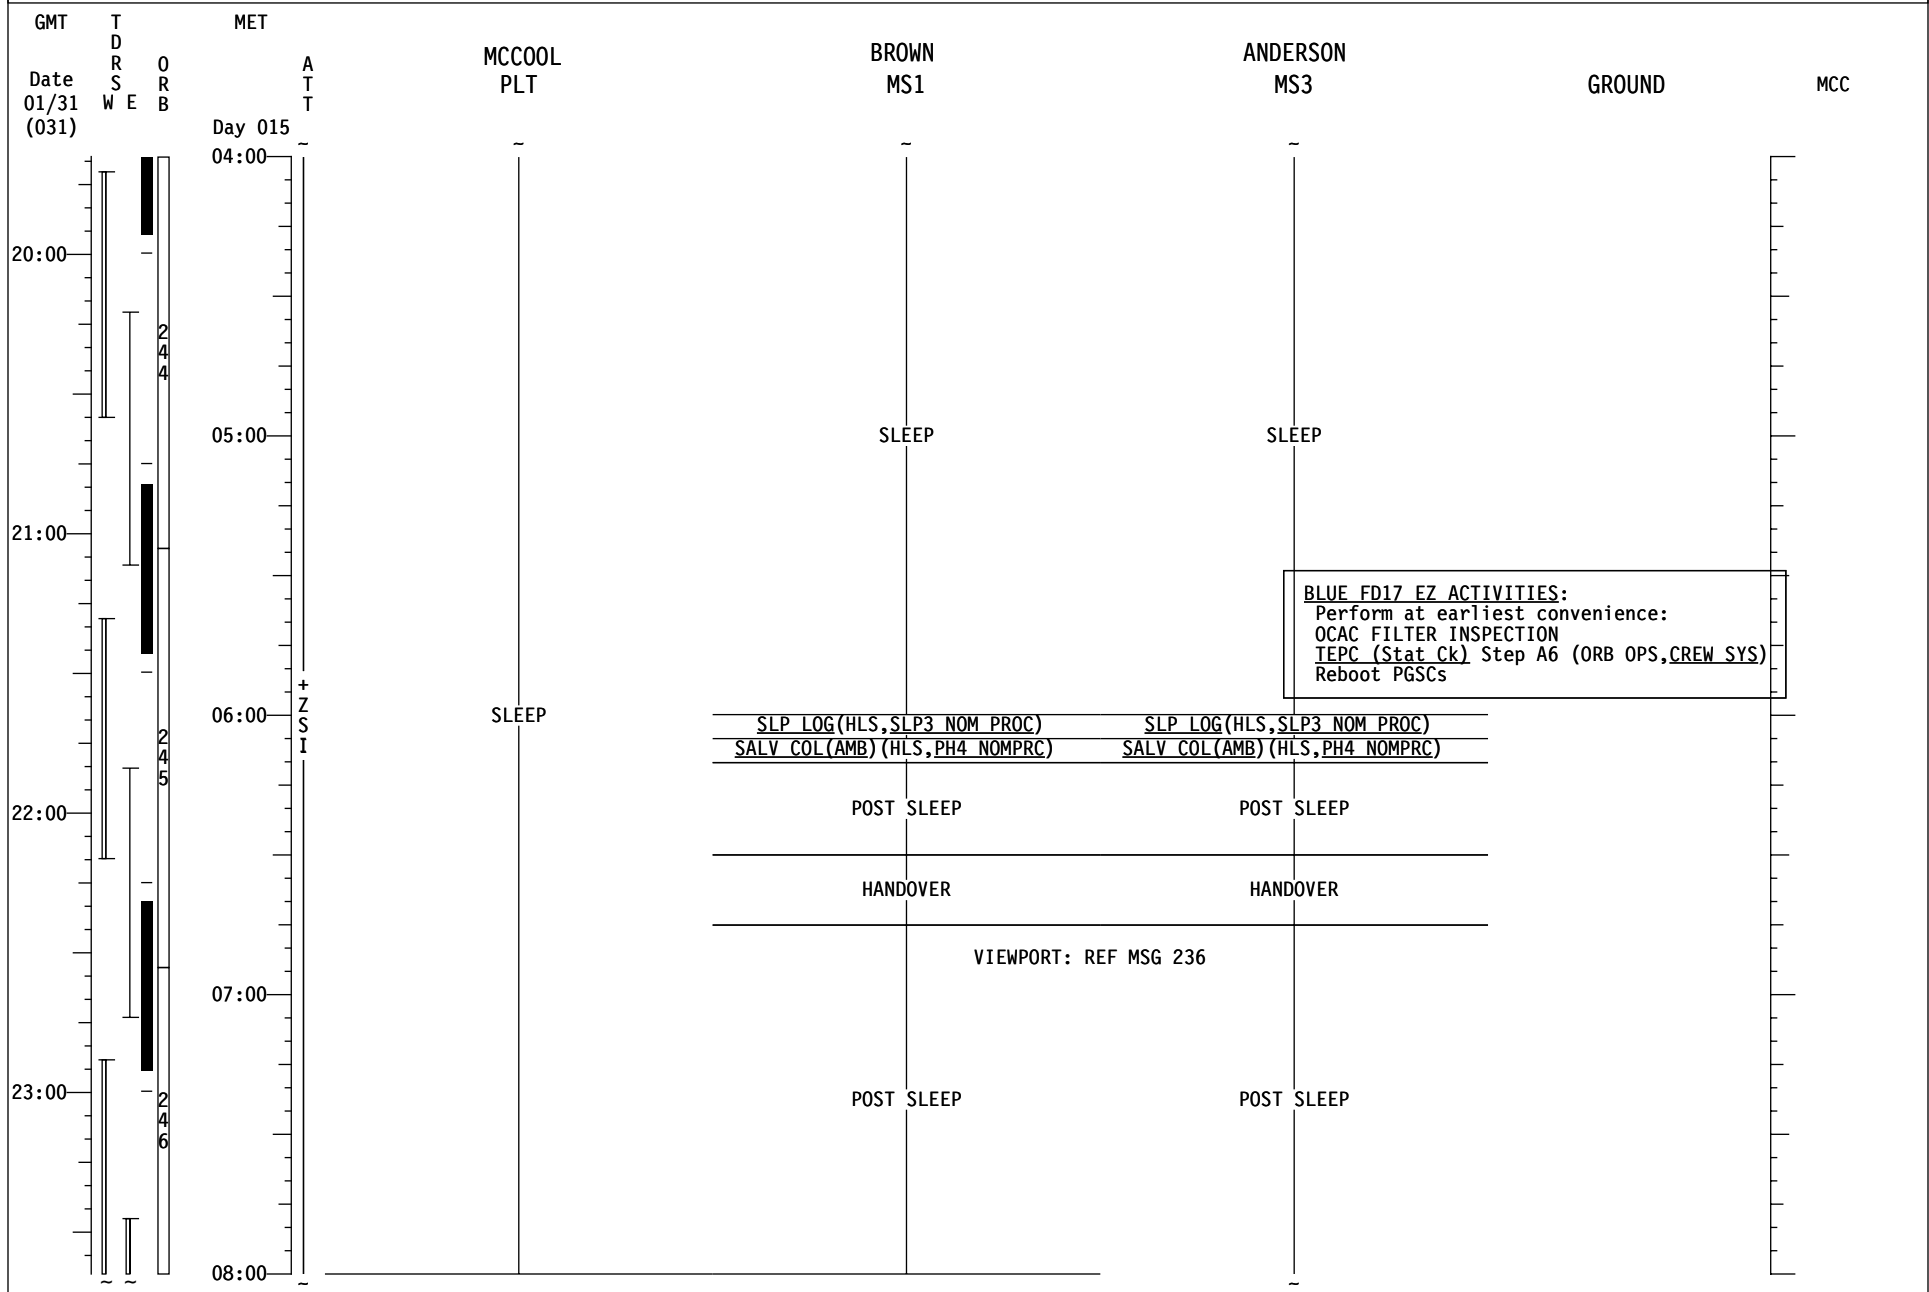

1. There is one additional SPACEHAB Viewport violation. Reference MSG 236 sent up on the Red team.
2. Replace Flight Plan pages 2-63 through 2-65 and 3-185 through 191.

BETA -10.20

01/31/03 12:38:07

REPLANNED

NOTES

⊕SHAB TEAR DOWN 3
♦SHAB TEAR DOWN 3

*FS DEACT

*BURN 15/21:36

*KSC LANDING 15/22:37

STS-107 (BLUE FD17)

STS-107 (RED FD16)

STS-107 (BLUE FD17)

STS-107 (RED FD17)

STS-107 (BLUE FD17)

STS-107 (BLUE FD17)