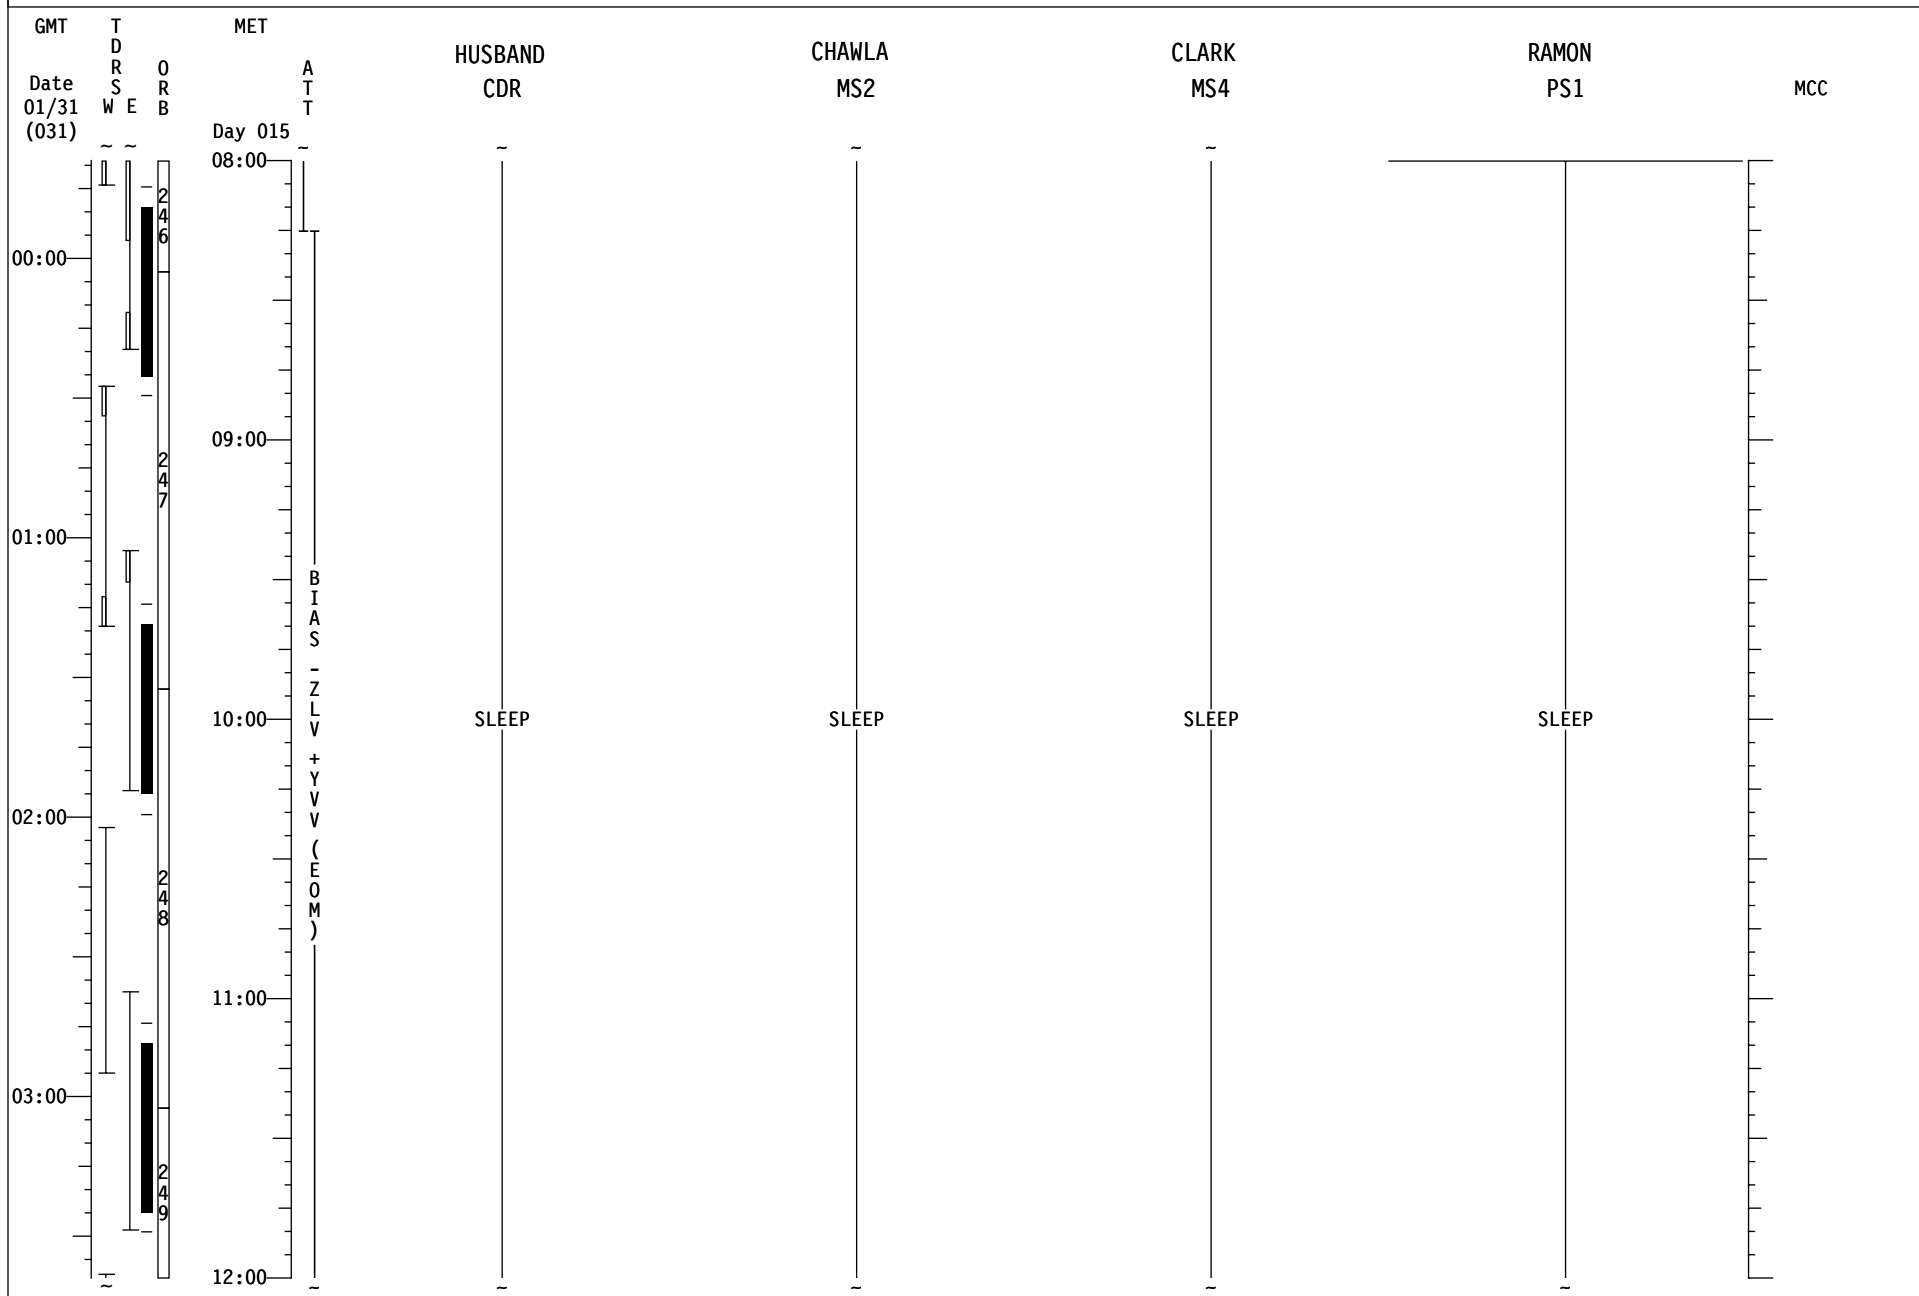

NOTES

⊕SHAB TEAR DOWN 3
♦SHAB TEAR DOWN 3

*FS DEACT

*BURN 15/21:36

*KSC LANDING 15/22:37

STS-107 (BLUE FD17)

STS-107 (RED FD16)

STS-107 (BLUE FD17)