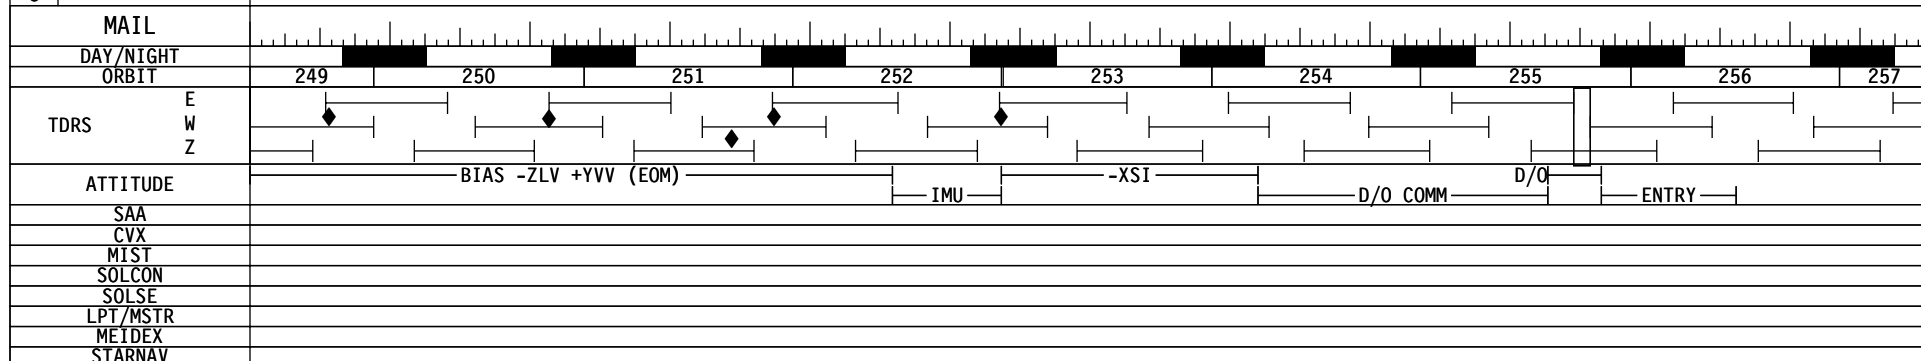

NOTES

⊕SHAB TEAR DOWN 3
♦SHAB TEAR DOWN 3

*FS DEACT

*BURN 15/21:36

*KSC LANDING 15/22:37