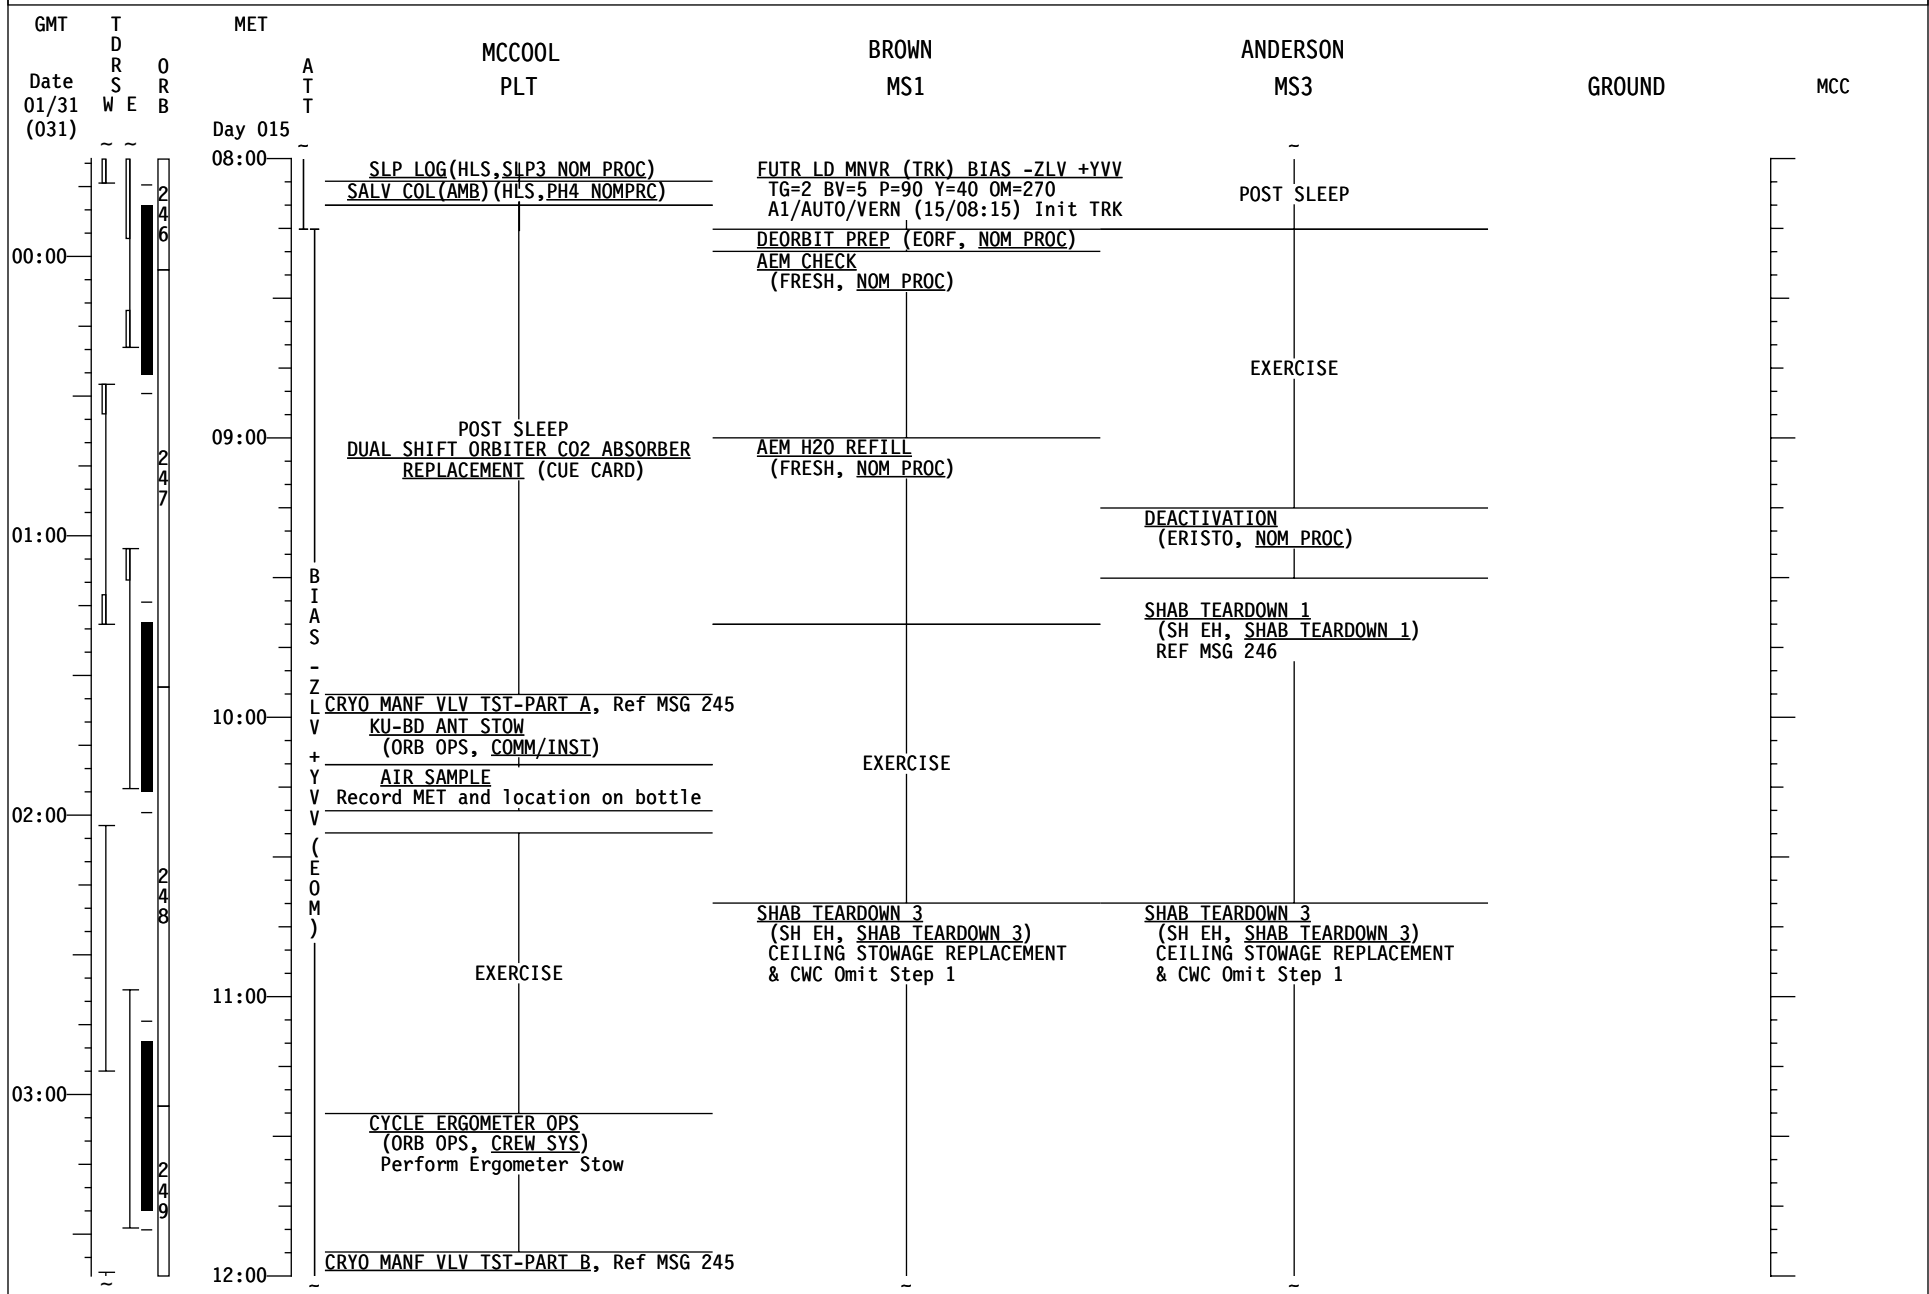

1. There is one additional SPACEHAB Viewport violation. Reference MSG 236 sent up on the Red team.
2. Replace Flight Plan pages 2-63 through 2-65 and 3-185 through 191.

BETA -10.20

01/31/03 12:38:07

REPLANNED

GMT 01/31/03 (031)

CT 01/31/03 (031)

MET Day 015

		16	17	18	19	20	21	22	23	02/01	01	02	03		
		10	11	12	13	14	15	16	17	18	19	20	21		
		015/00	01	02	03	04	05	06	07	08	09	10	11	12	
BLUE	PLT MCCOOL	SLEEP						B	POST SLEEP				KU	EXERCISE	ERGO STOW
	MS1 BROWN	SLEEP						U	POST SLEEP	FRESH AEM CHECK	FRESH AEM H2O REFILL	EXERCISE	SHAB TEAR DOWN 3		
	MS3 ANDERSON	SLEEP						D	POST SLEEP	EXERCISE	ED REIA SCTT O	SHAB TEAR DOWN 1	SHAB TEAR DOWN 3		
MCC	KU3	STAR	B	SMU	FINAL MAIL	B	EXPK	SMU							
	MAIL	R:D B:D													
	DAY/NIGHT ORBIT	241	242	243	244	245	246	247	248	249					
	TDRS E W Z	[Timeline of TDRS events]													
	ATTITUDE	-ZSI +ZSI BIAS -ZLV +YVV (EOM)													
	SAA CVX	[Timeline]													
	MIST	[Timeline]													
	SOLCON	SUN CAL													
	SOLSE	[Timeline]													
	LPT/MSTR	COMM													
	MEIDEX	[Timeline]													
	STARNAV	[Timeline]													
	NOTES	*DEORBIT PREP													

NOTES

⊕SHAB TEAR DOWN 3
♦SHAB TEAR DOWN 3

*FS DEACT

*BURN 15/21:36

*KSC LANDING 15/22:37

STS-107 (BLUE FD17)

STS-107 (RED FD16)

STS-107 (BLUE FD17)

STS-107 (RED FD17)

STS-107 (BLUE FD17)

STS-107 (BLUE FD17)