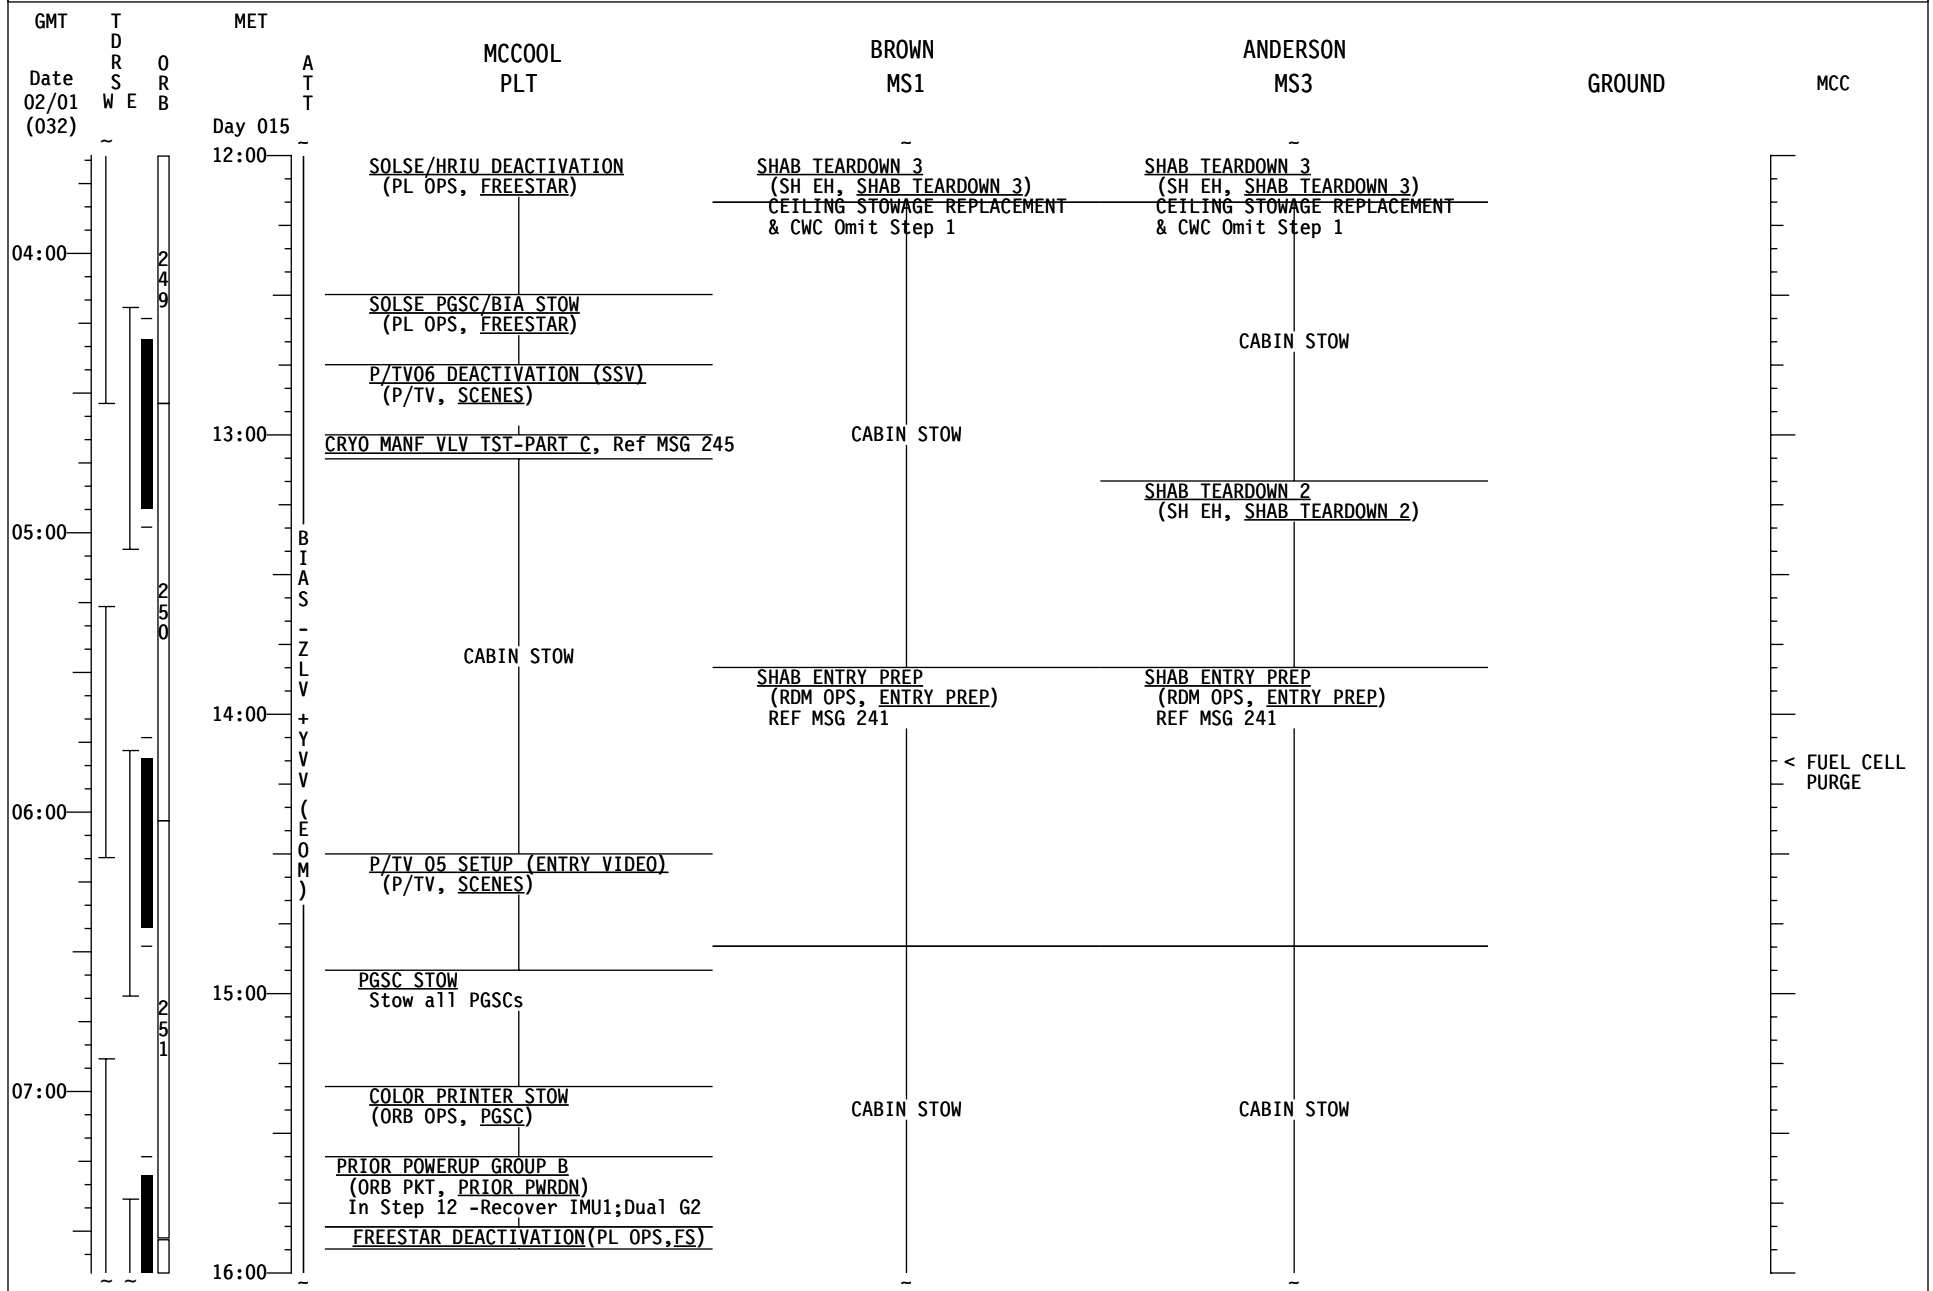

1. There is one additional SPACEHAB Viewport violation. Reference MSG 236 sent up on the Red team.
2. Replace Flight Plan pages 2-63 through 2-65 and 3-185 through 191.

BETA -10.20

01/31/03 12:38:07

REPLANNED

GMT 01/31/03 (031)

CT 01/31/03 (031)

MET Day 015

		16	17	18	19	20	21	22	23	02/01	01	02	03		
		10	11	12	13	14	15	16	17	18	19	20	21		
		015/00	01	02	03	04	05	06	07	08	09	10	11	12	
BLUE	PLT MCCOOL	SLEEP						B	POST SLEEP				KU	EXERCISE	ERGO STOW
	MS1 BROWN	SLEEP						U	POST SLEEP	FRESH AEM CHECK	FRESH AEM H2O REFILL	EXERCISE	SHAB TEAR DOWN 3		
	MS3 ANDERSON	SLEEP						D	POST SLEEP	EXERCISE	ED REIA SCTT O	SHAB TEAR DOWN 1	SHAB TEAR DOWN 3		
MCC	KU3	STAR	B	SMU	FINAL MAIL	B	EXPK	SMU							
	MAIL	R:D B:D													
	DAY/NIGHT ORBIT	241	242	243	244	245	246	247	248	249					
	TDRS E W Z	[Timeline of TDRS events]													
	ATTITUDE	-ZSI +ZSI BIAS -ZLV +YVV (EOM)													
	SAA CVX	[Timeline]													
	MIST	[Timeline]													
	SOLCON	SUN CAL													
	SOLSE	[Timeline]													
	LPT/MSTR	COMM													
	MEIDEX	[Timeline]													
	STARNAV	[Timeline]													
	NOTES	*DEORBIT PREP													

NOTES

⊕SHAB TEAR DOWN 3
♦SHAB TEAR DOWN 3

*FS DEACT

*BURN 15/21:36

*KSC LANDING 15/22:37

STS-107 (BLUE FD17)

STS-107 (RED FD16)

STS-107 (BLUE FD17)

STS-107 (RED FD17)

STS-107 (BLUE FD17)

STS-107 (BLUE FD17)