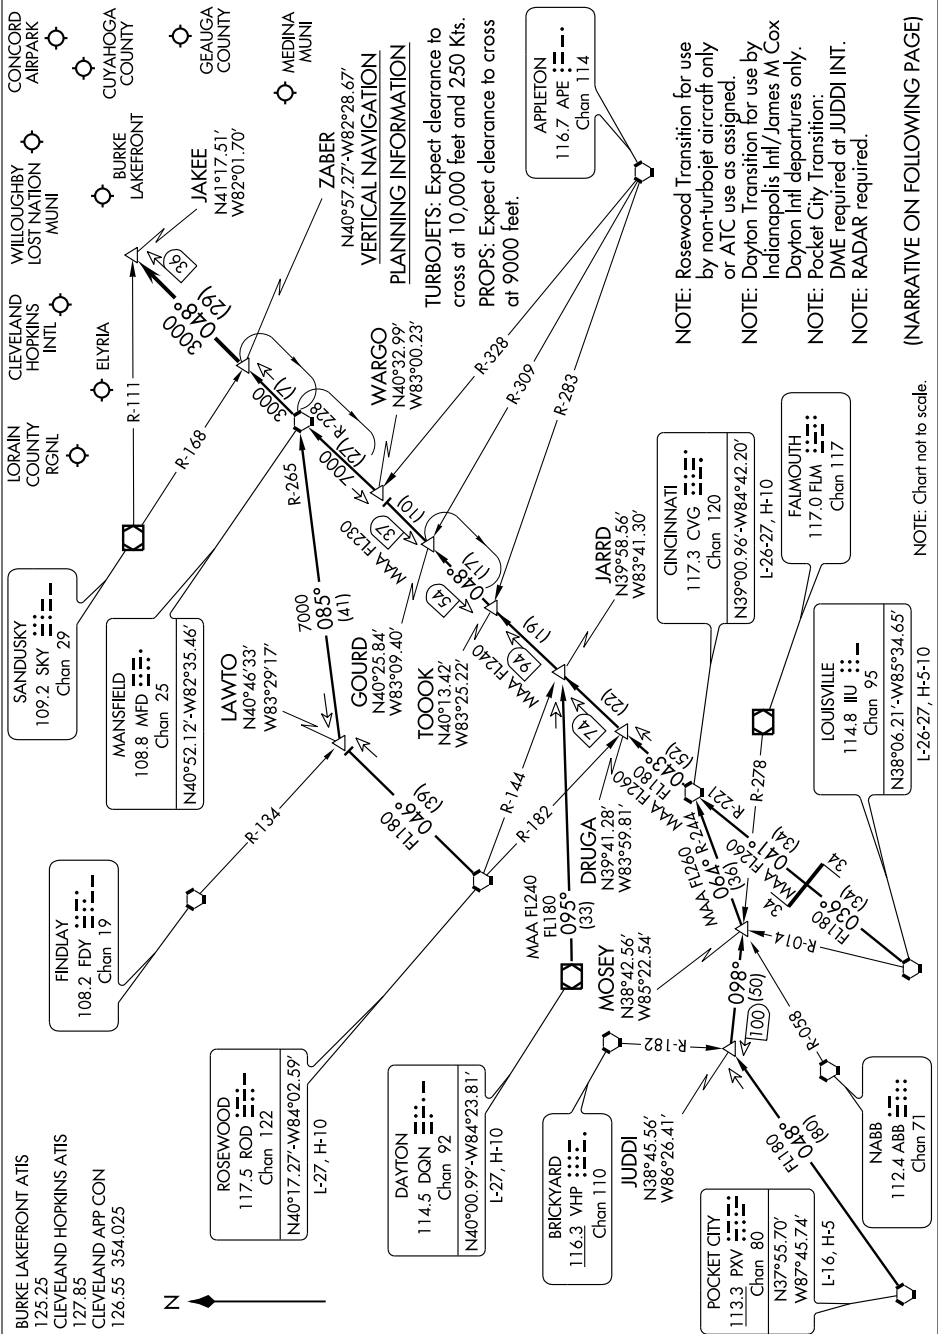

ZABER ONE ARRIVAL

EC-2, 12 FEB 2009 to 12 MAR 2009

ZABER ONE ARRIVAL

EC-2, 12 FEB 2009 to 12 MAR 2009