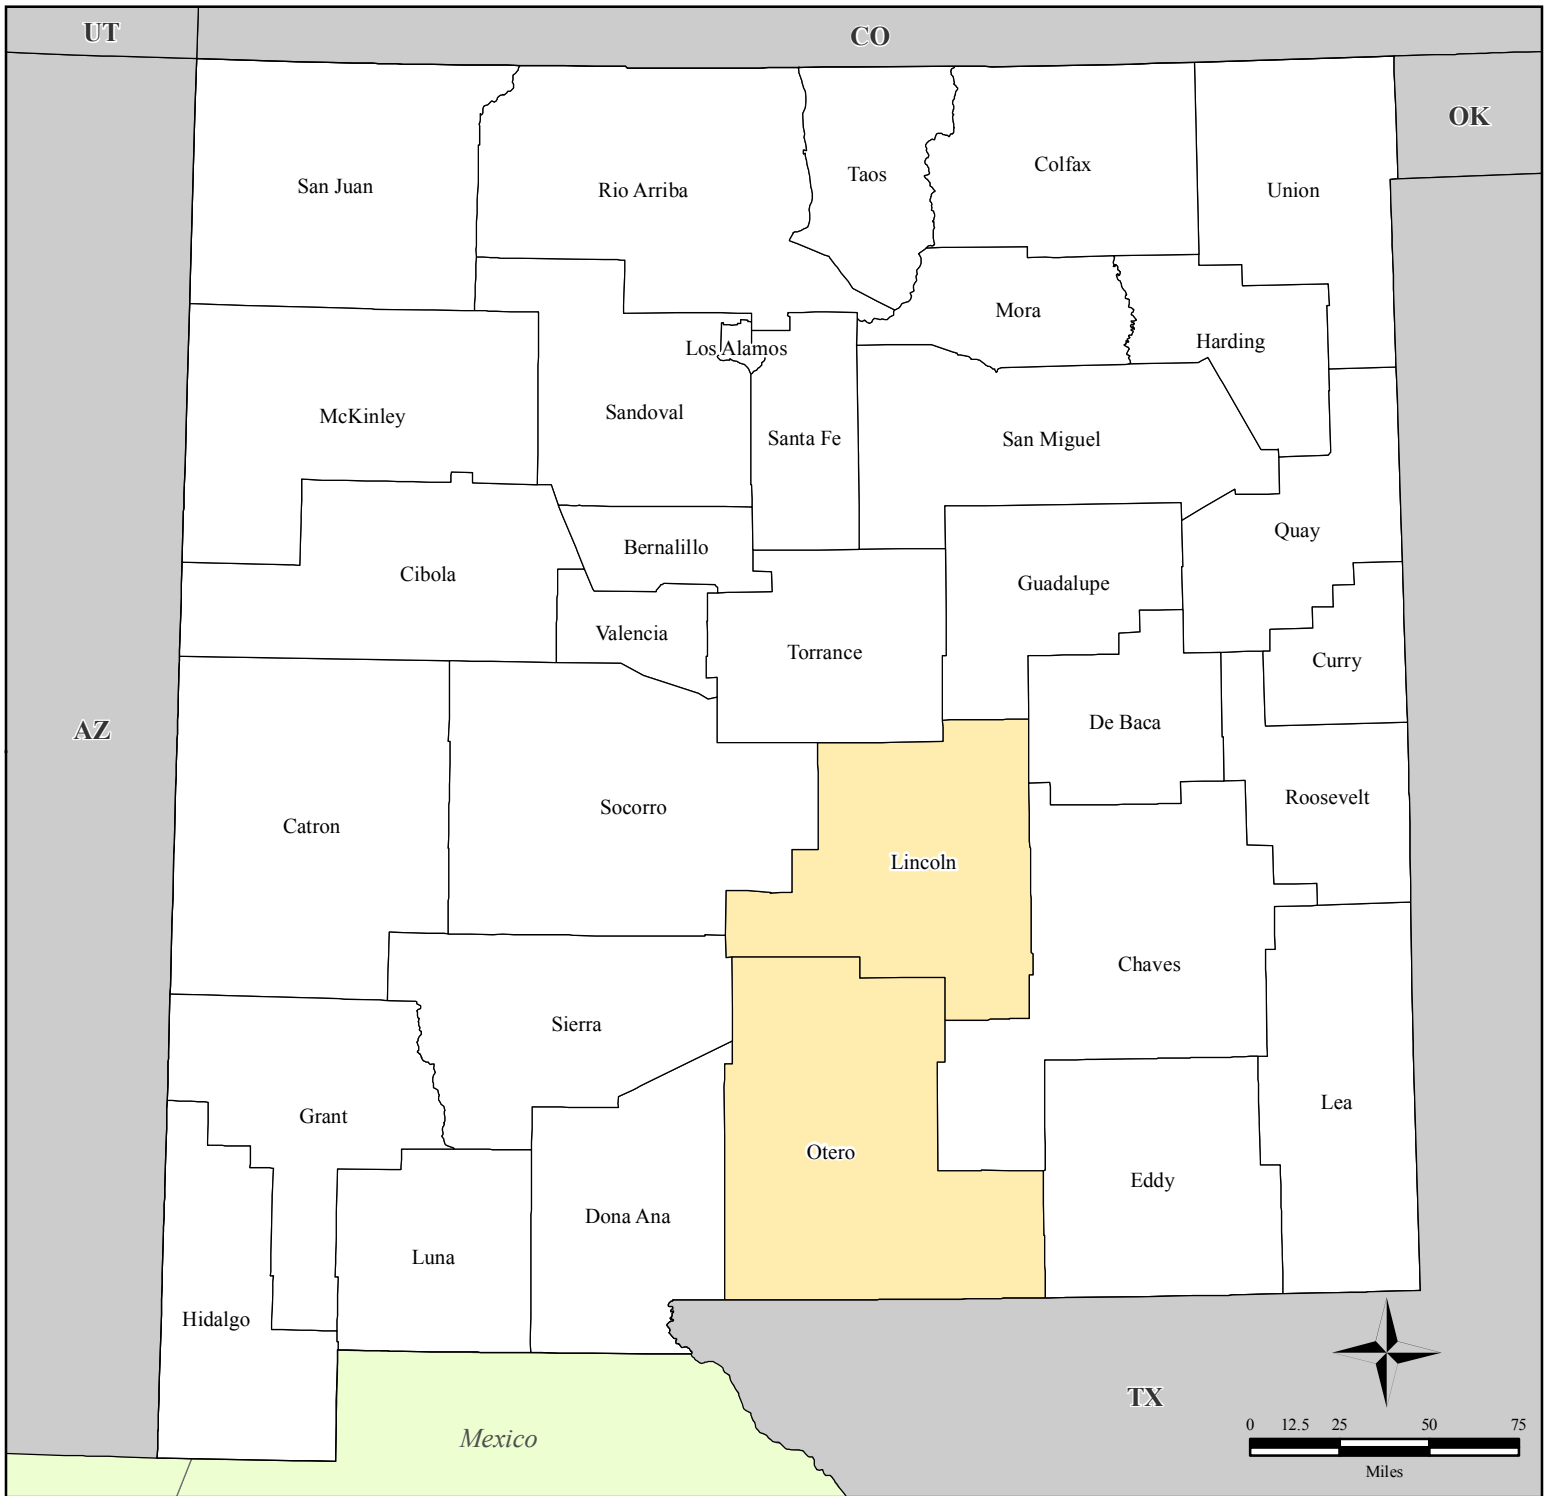

FEMA-1783-DR, New Mexico

Disaster Declaration as of 08/25/2008

Location Map

Legend

Designated Counties

- No Designation
- Public Assistance

All counties are eligible for Hazard Mitigation

FEMA

*ITS Mapping & Analysis Center
Washington, DC*

08/25/08 -- 04:07 PM EDT

*Source: Disaster Federal Registry Notice
Amendment No. 2 - 08/25/2008*