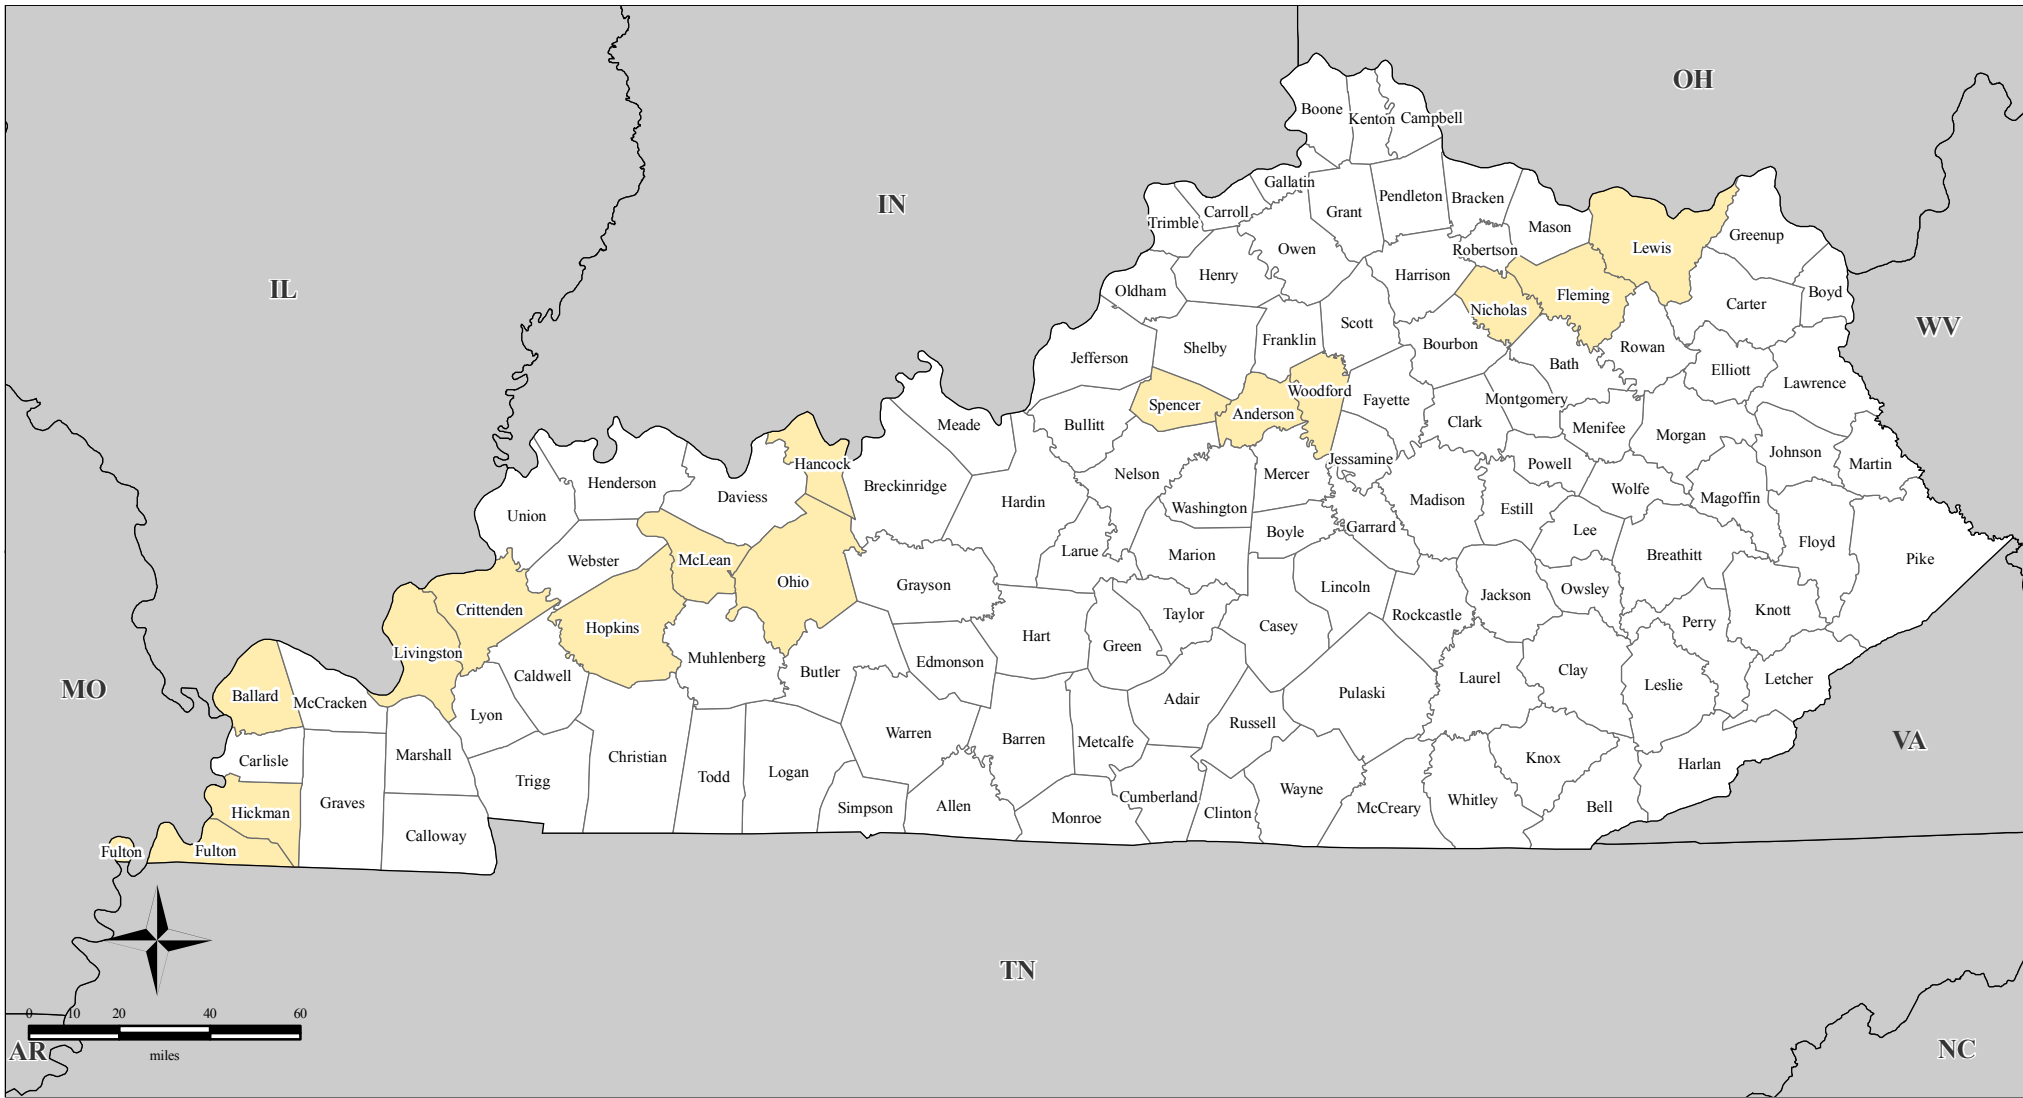

FEMA-1757-DR, Kentucky Disaster Declaration as of 07/01/2008

Legend

All counties are eligible for Hazard Mitigation

ITS Mapping & Analysis Center
Washington, DC
07/01/08 -- 05:30 PM EDT

Source: Disaster Federal Registry Notice
Amendment No. 1 -- 07/01/2008