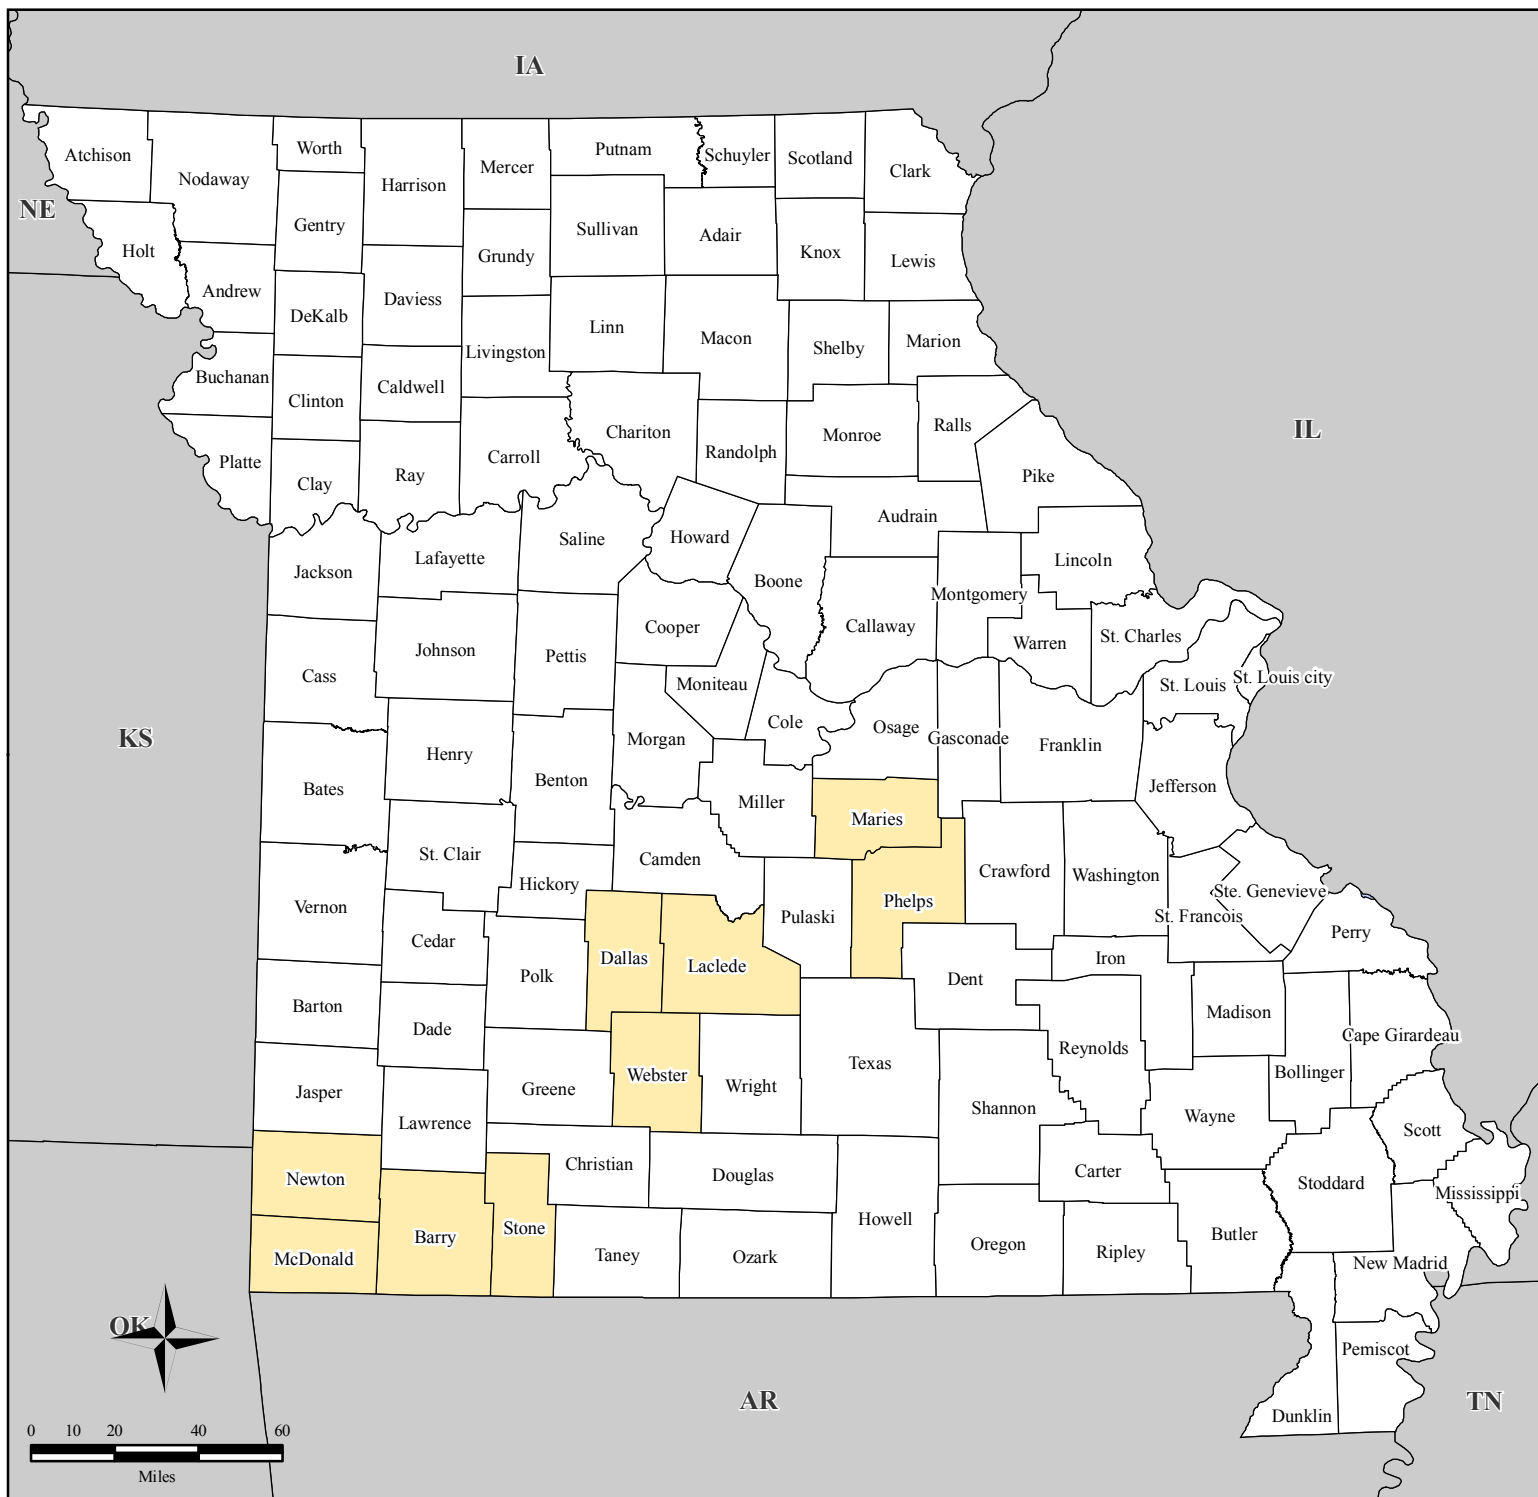

# FEMA-1742-DR, Missouri

## Disaster Declaration as of 02/05/2008

### Location Map

### Legend