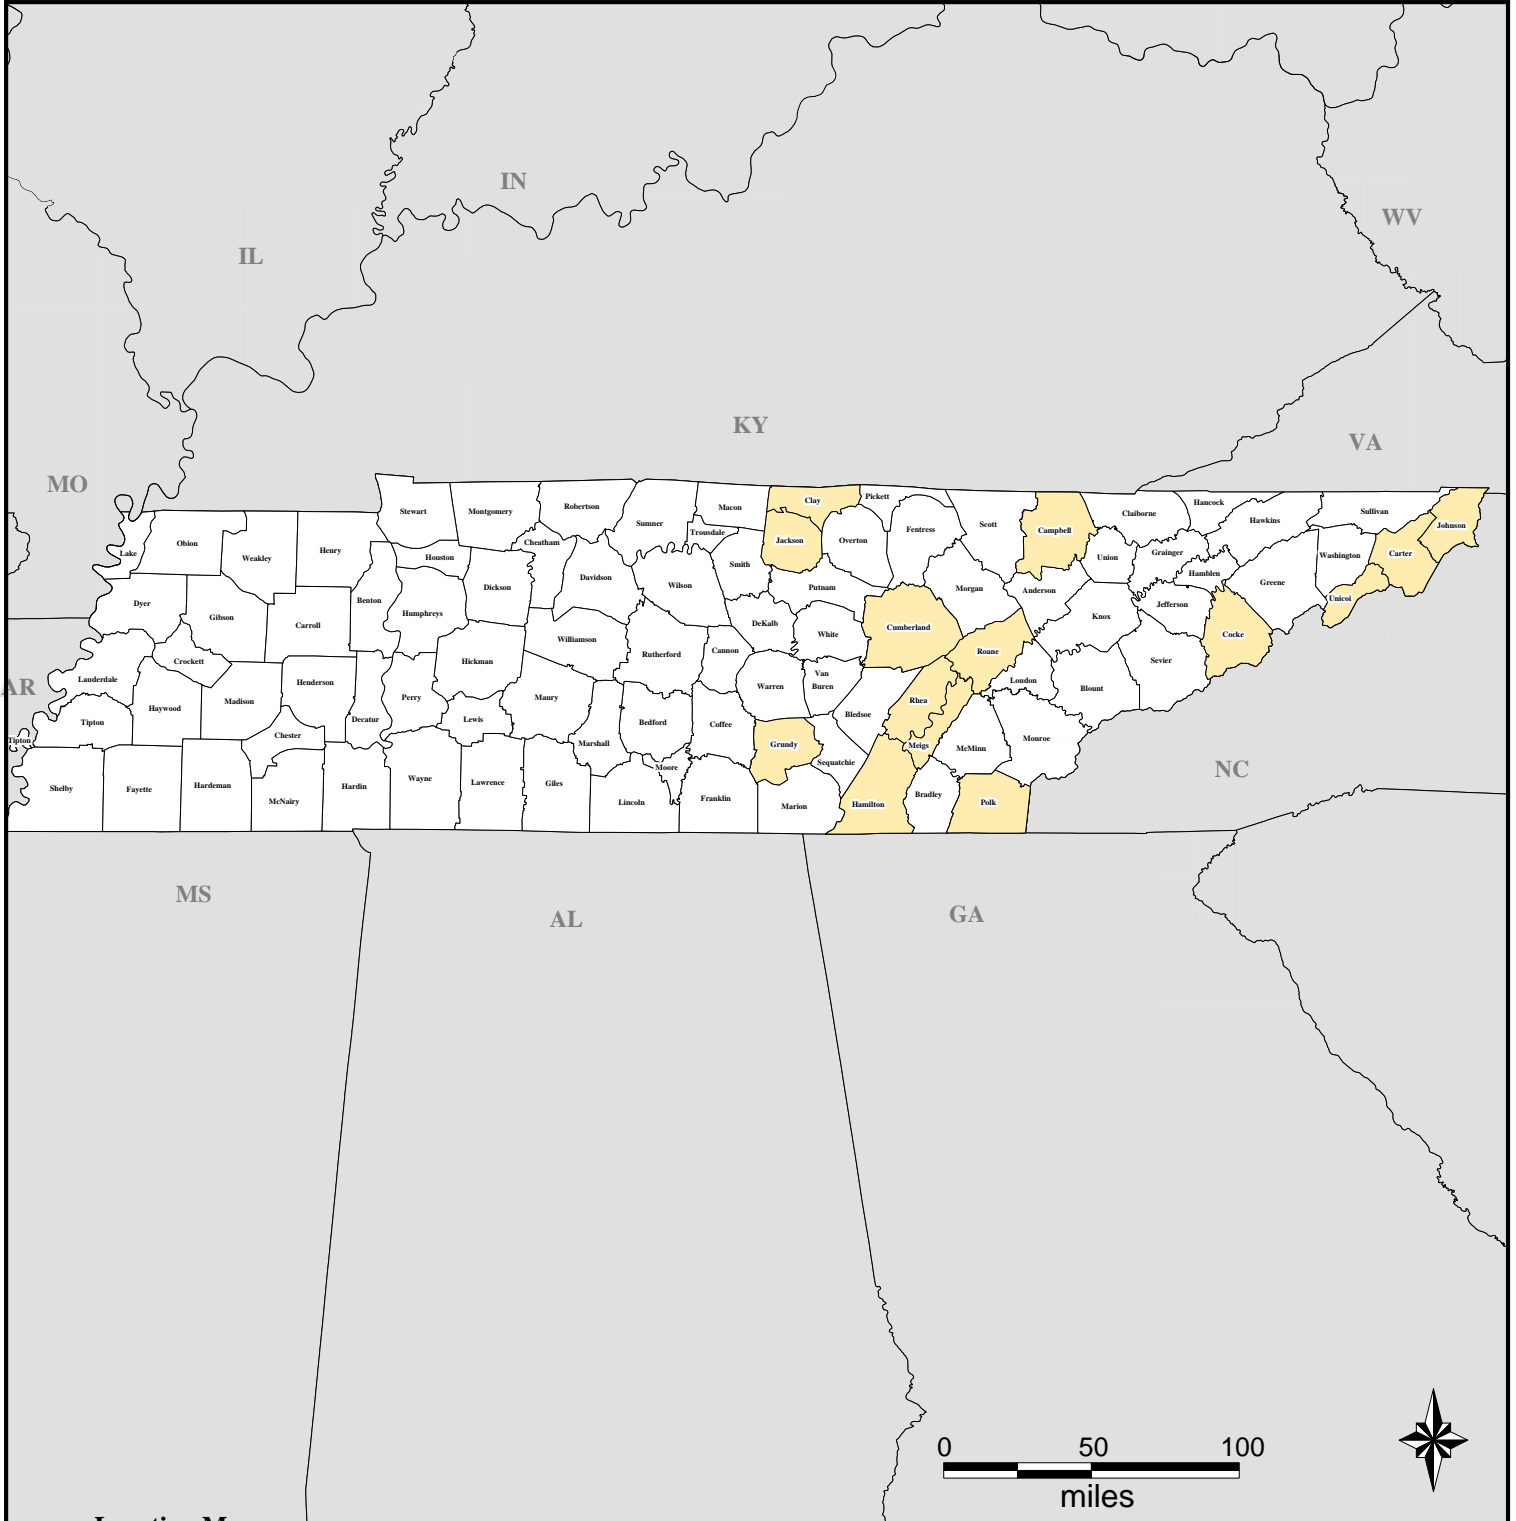

FEMA-1568-DR, Tennessee

Disaster Declaration as of 10/22/2004

Location Map

Legend

Designated Counties
(all counties are eligible for Hazard Mitigation)

Public Assistance

FEMA

ITS Mapping and Analysis Center
Washington, DC
10/22/2004 -- 16:53:09 EDT