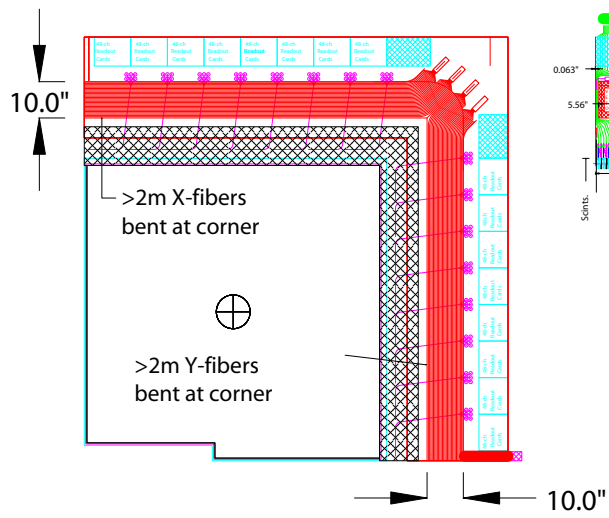

30+30=60"
@5"(12.7cm) => 12 PMTs

(3) 30" (75 cm) Eveto-rounded

124.5+94.5=219"
@5"(12.7cm) => 44 PMTs

(1) 30" (75 cm) Eveto

(4) 10" (25 cm) Eveto-rounded

10+10=20"
@5"(12.7cm) => 4 PMTs

(2) 10" (25 cm) Eveto

104.5+94.5=199"
@5"(12.7cm) => 40 PMTs