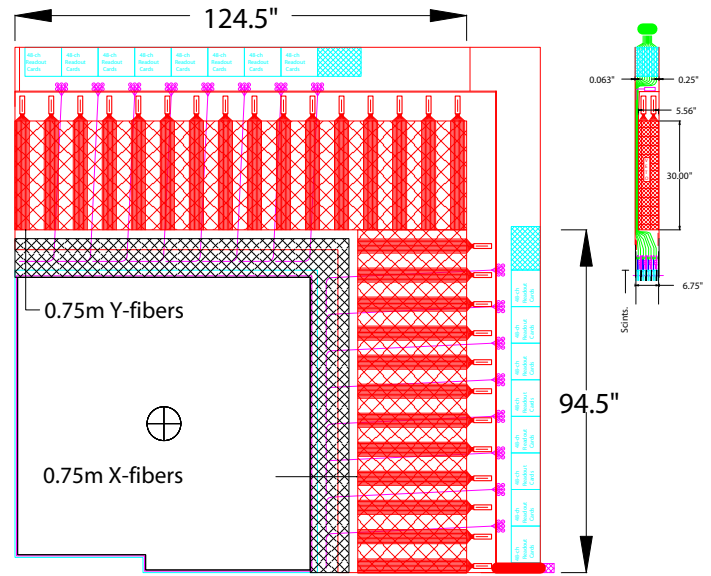

30+30=60"
@5"(12.7cm) => 12 PMTs

(3) 30" (75 cm) Eveto-rounded

124.5+94.5=219"
@5"(12.7cm) => 44 PMTs

(1) 30" (75 cm) Eveto

(4) 10" (25 cm) Eveto-rounded

10+10=20"
@5"(12.7cm) => 4 PMTs

(2) 10" (25 cm) Eveto

104.5+94.5=199"
@5"(12.7cm) => 40 PMTs