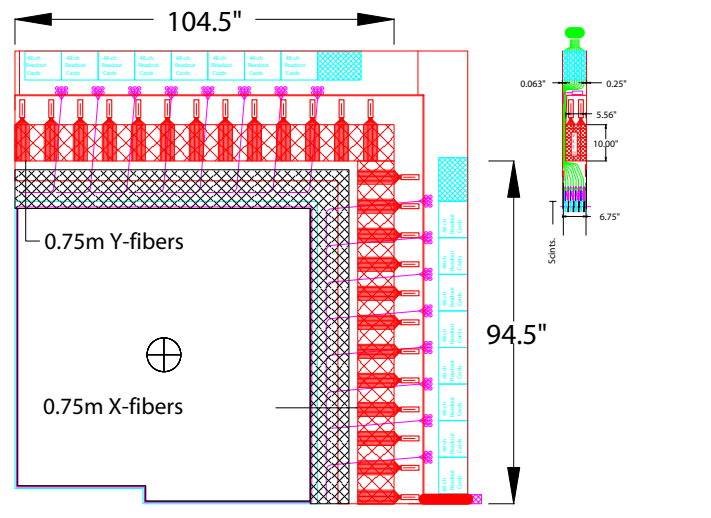

30+30=60"
@5"(12.7cm) => 12 PMTs

(3) 30" (75 cm) Eveto-rounded

124.5+94.5=219"
@5"(12.7cm) => 44 PMTs

(1) 30" (75 cm) Eveto

(4) 10" (25 cm) Eveto-rounded

10+10=20"
@5"(12.7cm) => 4 PMTs

(2) 10" (25 cm) Eveto

104.5+94.5=199"
@5"(12.7cm) => 40 PMTs