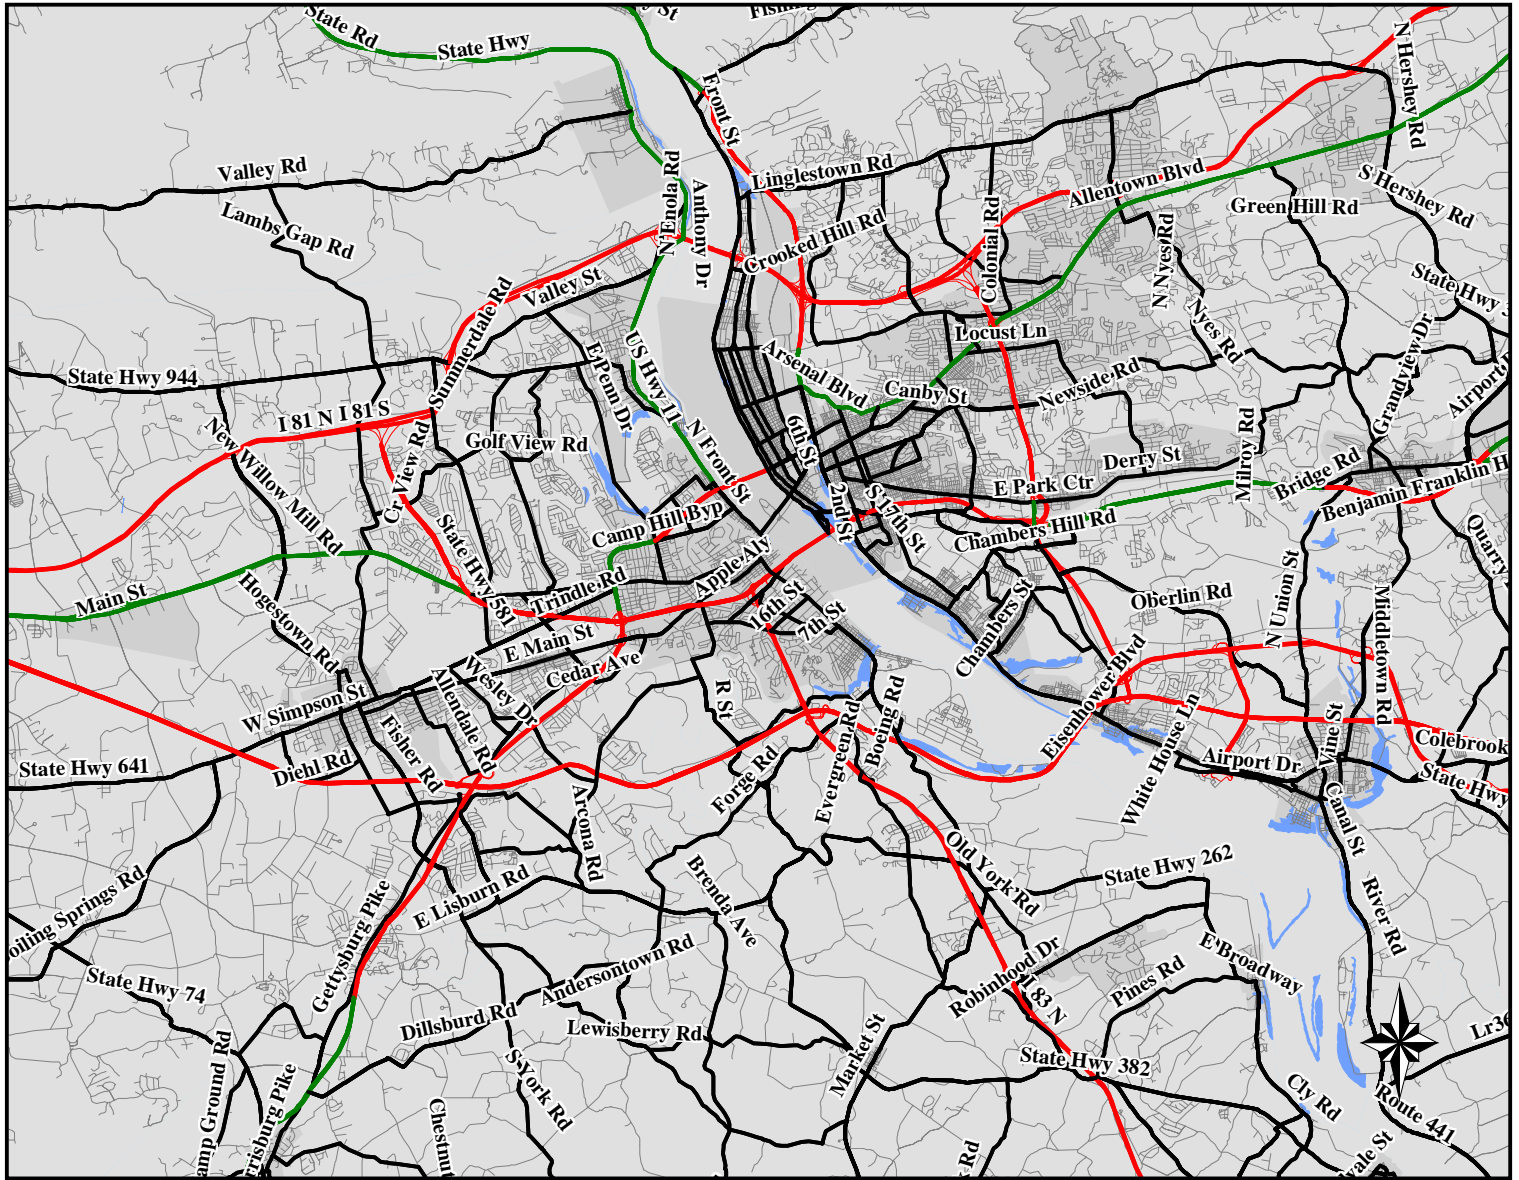

# FEMA-1557-DR, Pennsylvania Imagery Derived Assessment Cumberland, Dauphin, Lancaster, Perry, York, PA as of 9/21/2004

Location Map

Legend

Estimated Population in: Estimated Housing Units in:

**Flooded Area: 1827**

**Flooded Area: 797**

**FEMA**

ITS Mapping and Analysis Center

Washington, DC

9/21/2004 -- 16:46:23 EDT