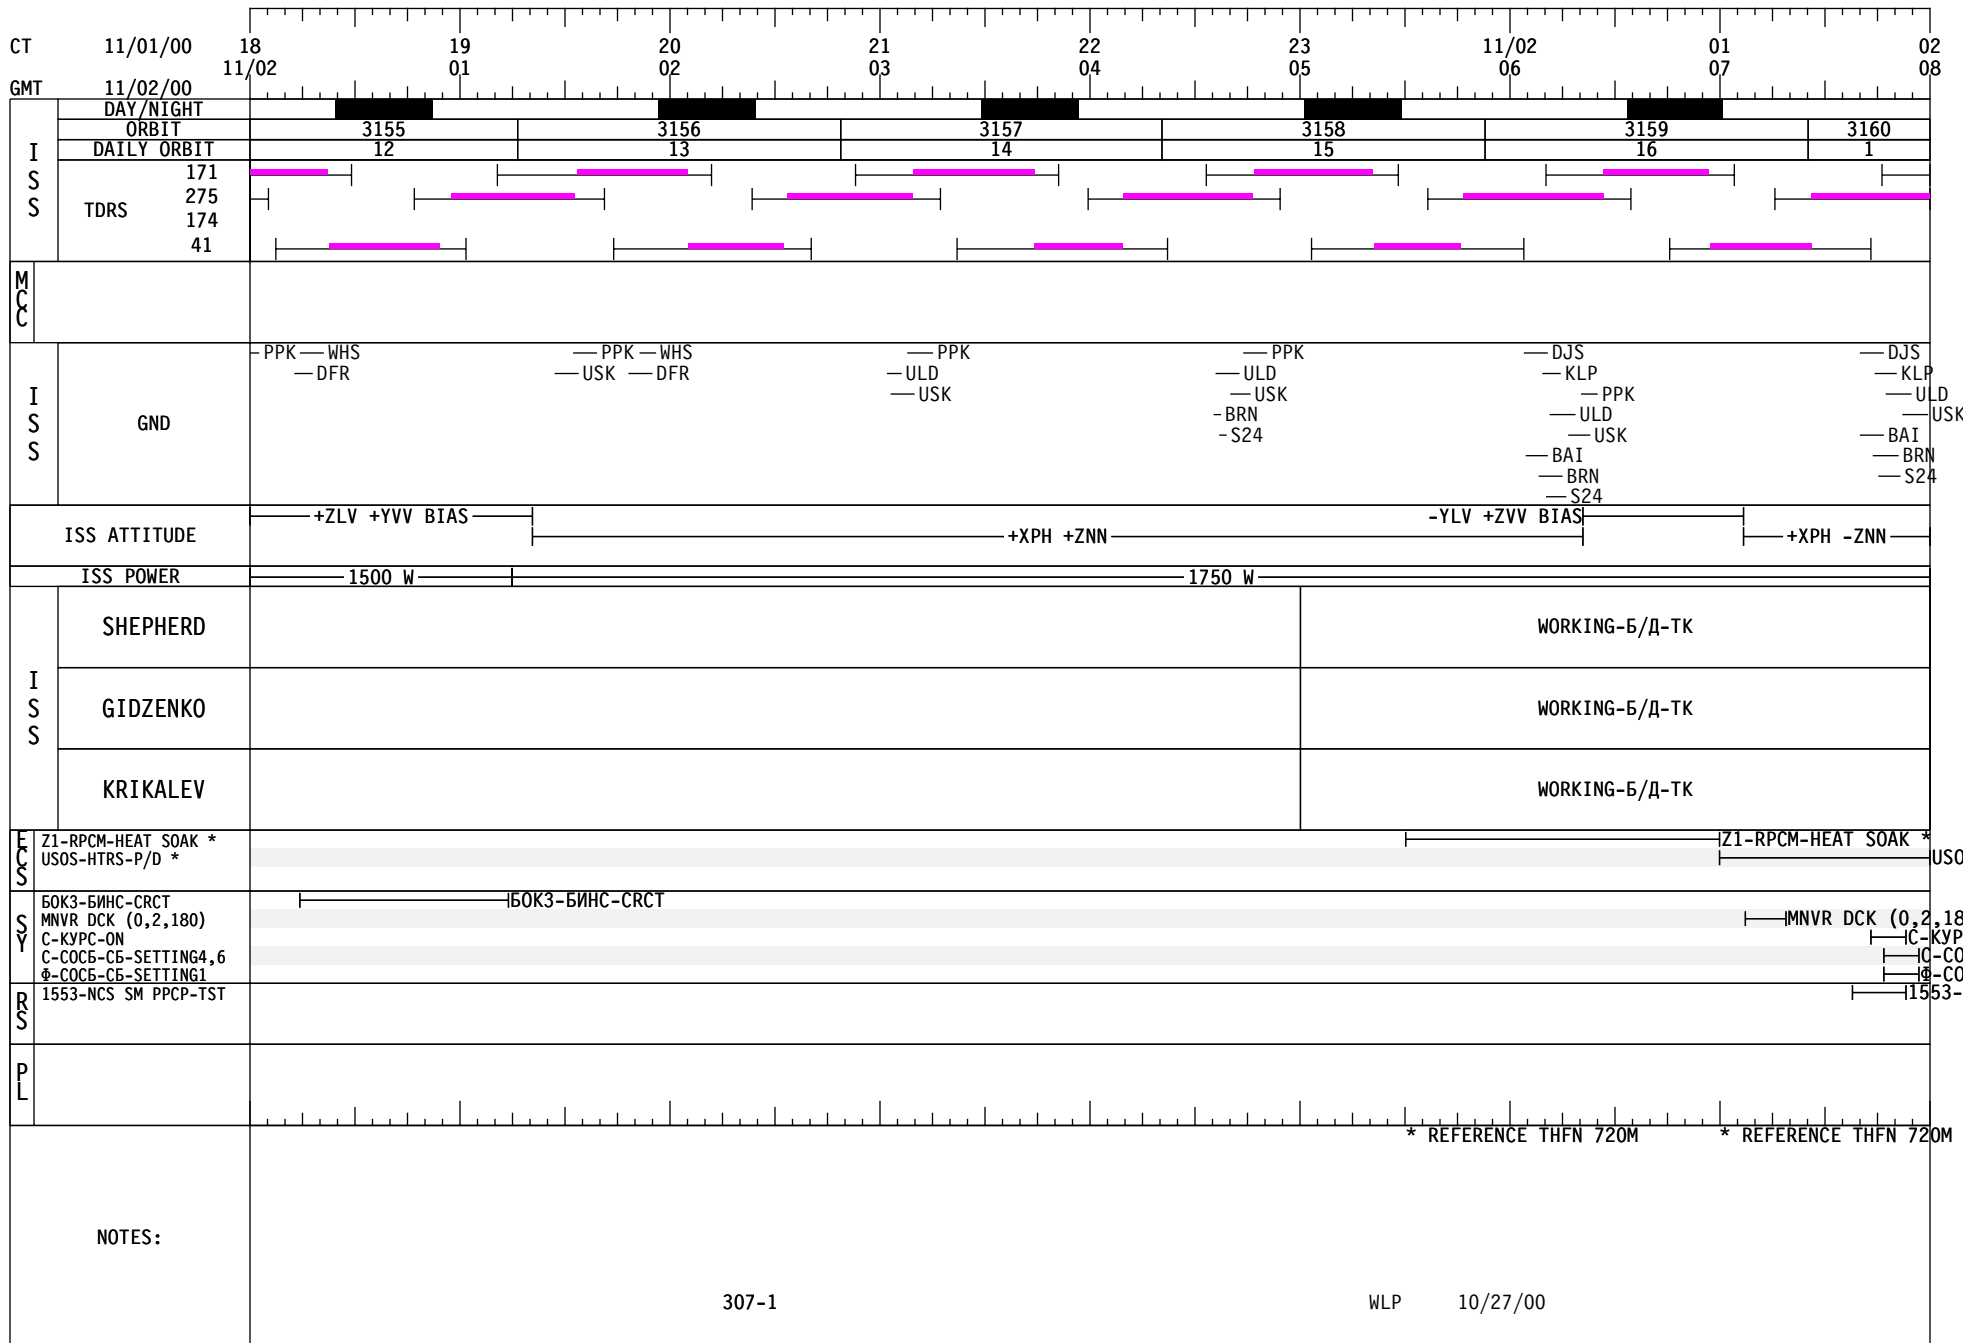

BETA = -53.6 (INCR)

ISS-1 02-NOV-00 SHORT TERM PLAN (GMT 307) THURSDAY INTEGRATED FINAL

NOTES:

* REFERENCE THFN 720M * REFERENCE THFN 720M

BETA = -53.6 (INCR)

ISS-1 02-NOV-00 SHORT TERM PLAN (GMT 307) THURSDAY INTEGRATED FINAL

BETA = -53.6 (INCR)

ISS-1 02-NOV-00 SHORT TERM PLAN (GMT 307) THURSDAY INTEGRATED FINAL