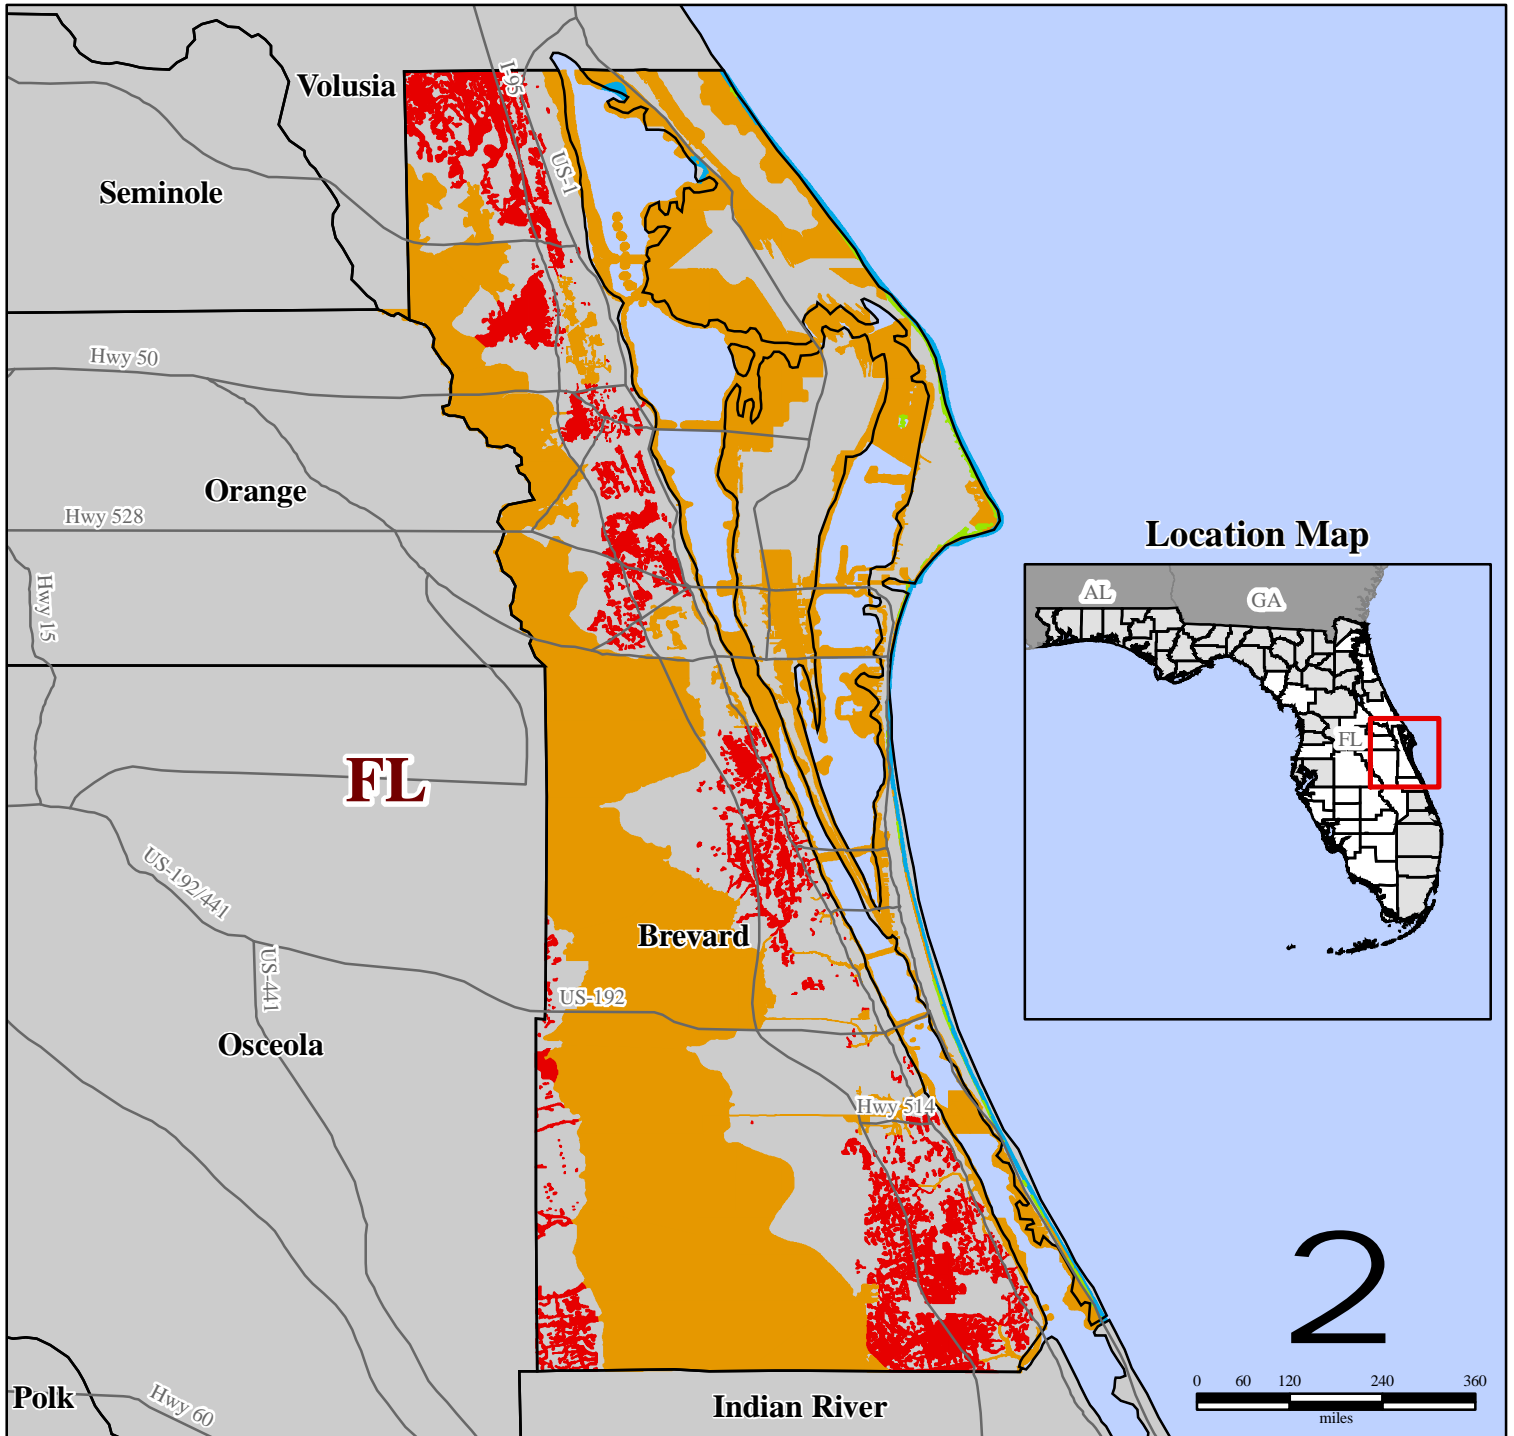

# FEMA-1539-DR, Florida Flood Zones in Brevard County

**Legend**

- A
- AE
- AO
- VE
- Individual Assistance & Public Assistance (Categories A & B)
- Public Assistance (Categories A & B)
- Major Roads

**FEMA**

*ITS Mapping & Analysis Center  
Washington, D.C.  
8/16/2004 - 04:44:00 EDT*