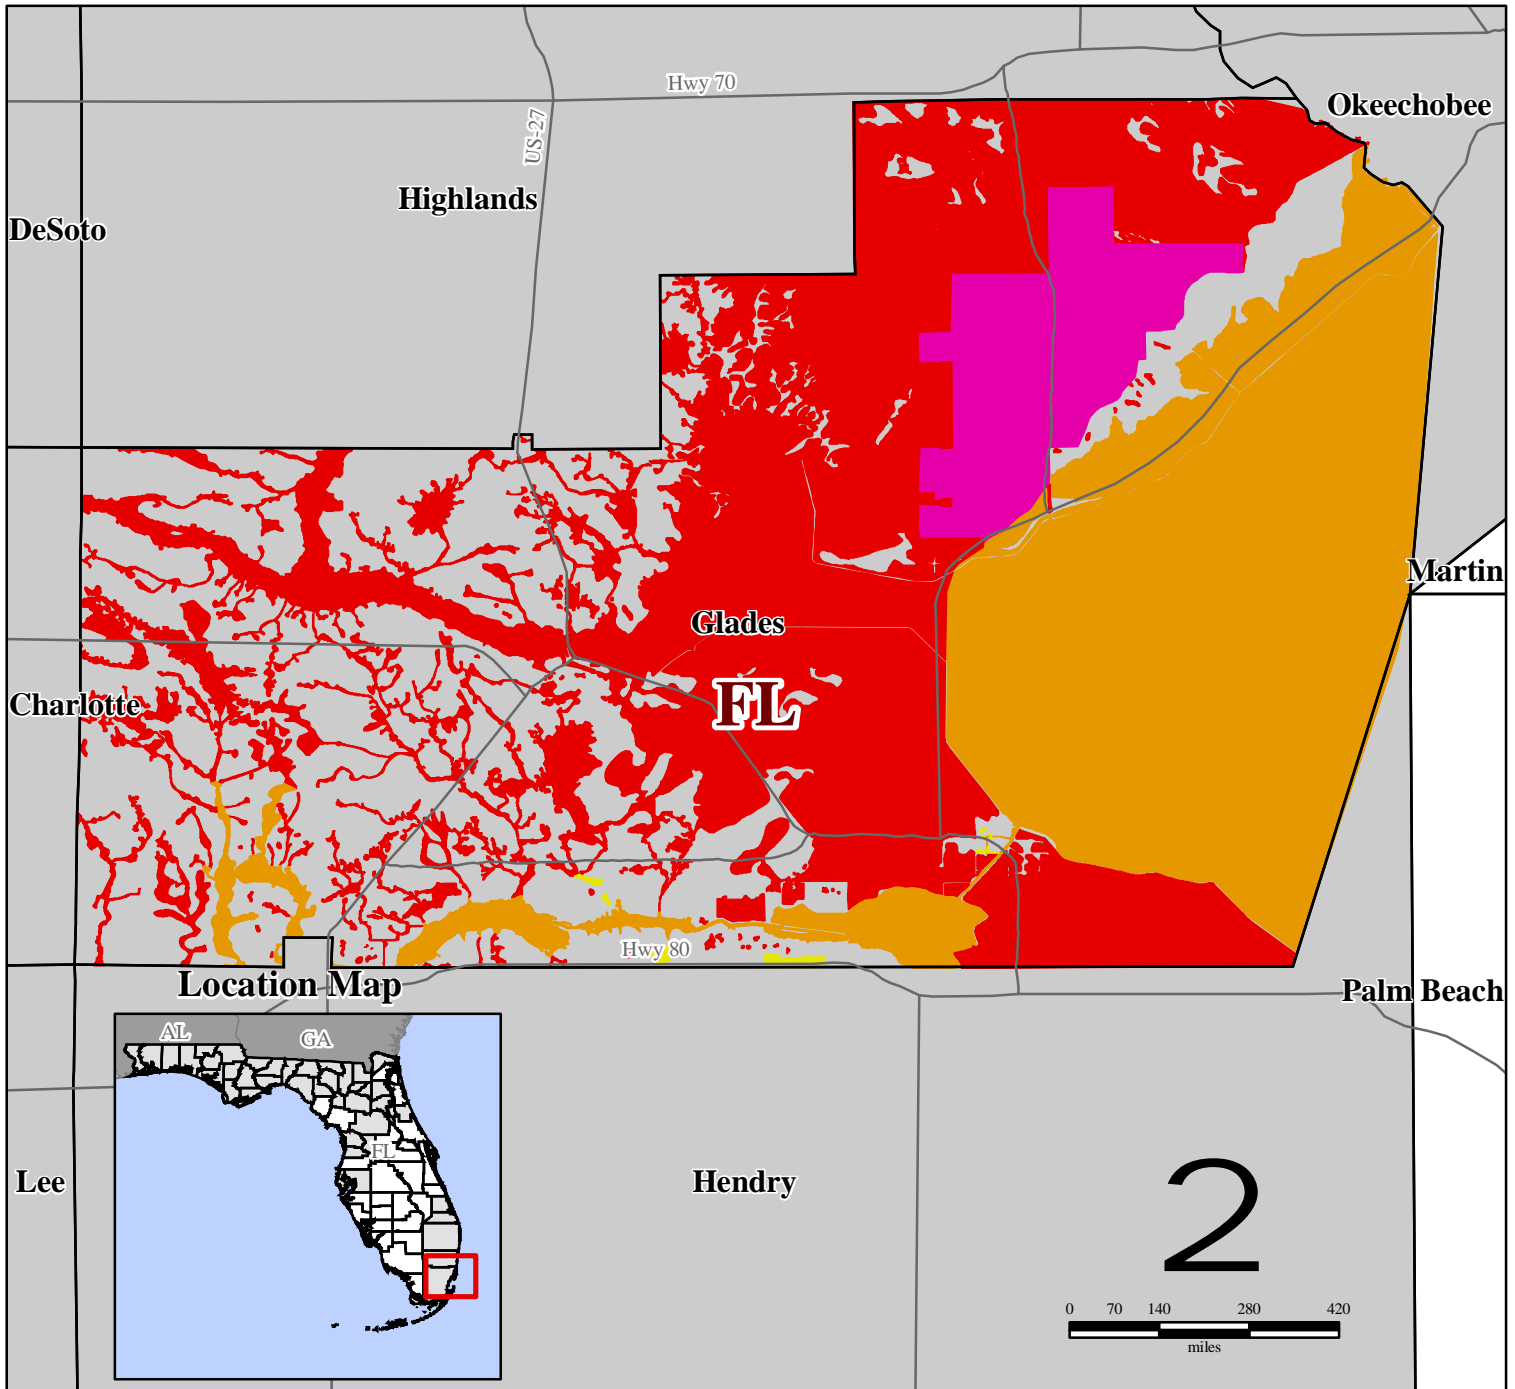

FEMA-1539-DR, Florida

Flood Zones in Glades County

Legend

- A
- AE
- AH
- ANI
- Individual Assistance & Public Assistance (Categories A & B)
- Public Assistance (Categories A & B)
- Major Roads

FEMA

*ITS Mapping & Analysis Center
Washington, D.C.*

8/16/2004 - 05:30:00 EDT

J:\2004\disaster\dr_1539_fl\countyfloodzone\glades.mxd