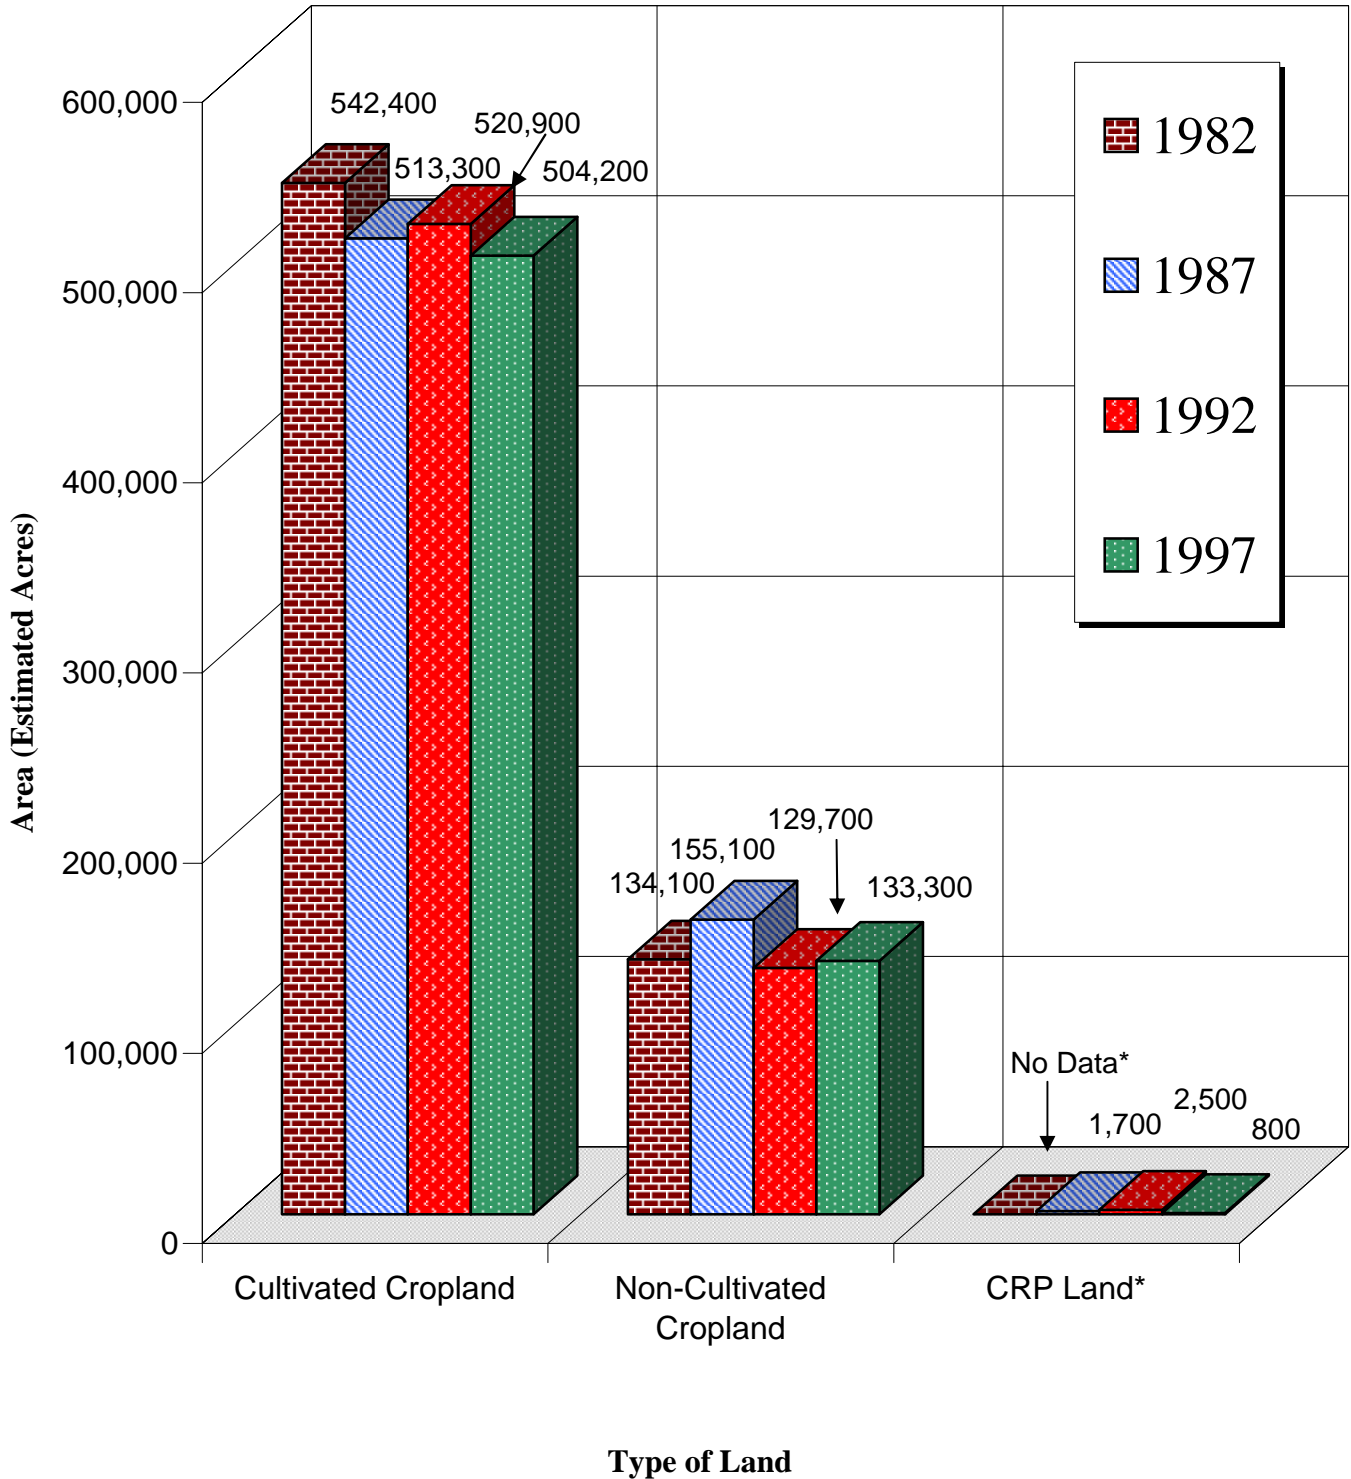

# Acreage Estimates of Cultivated and Non-Cultivated Cropland/CRP Land

## Lower Willamette NRCS Basin

Oregon National Resources Inventory Results

*Estimated for Non-Federal Lands Only*

\* See Details Page

Note: Lower Willamette NRCS Basin  
Estimated Surface Area = 3,666,600 acres