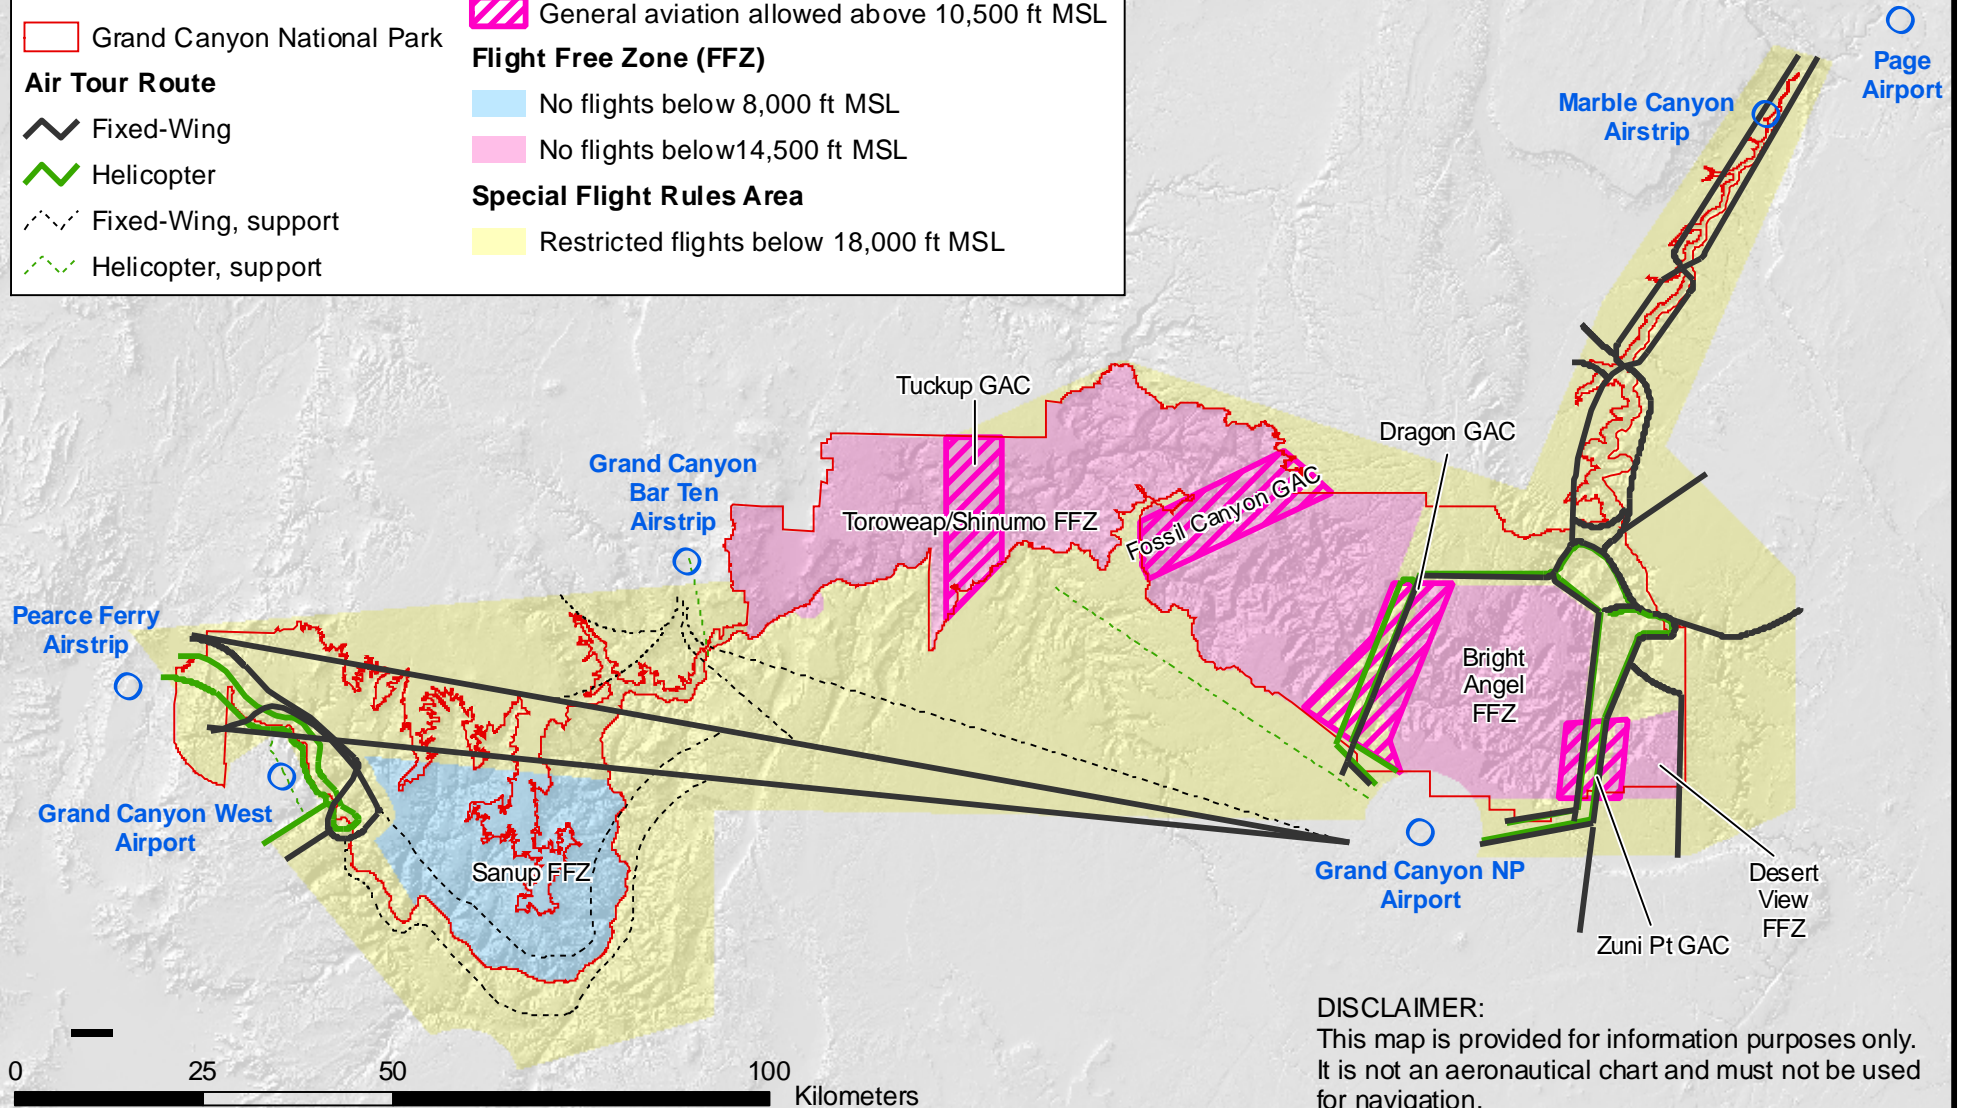

Grand Canyon National Park Special Flight Rules Area

Legend

- Airport
- Grand Canyon National Park
- Air Tour Route**
 - Fixed-Wing
 - Helicopter
 - Fixed-Wing, support
 - Helicopter, support
- General Aviation Corridor (GAC)**
 - General aviation allowed above 10,500 ft MSL
- Flight Free Zone (FFZ)**
 - No flights below 8,000 ft MSL
 - No flights below 14,500 ft MSL
- Special Flight Rules Area**
 - Restricted flights below 18,000 ft MSL

DISCLAIMER:
This map is provided for information purposes only. It is not an aeronautical chart and must not be used for navigation.