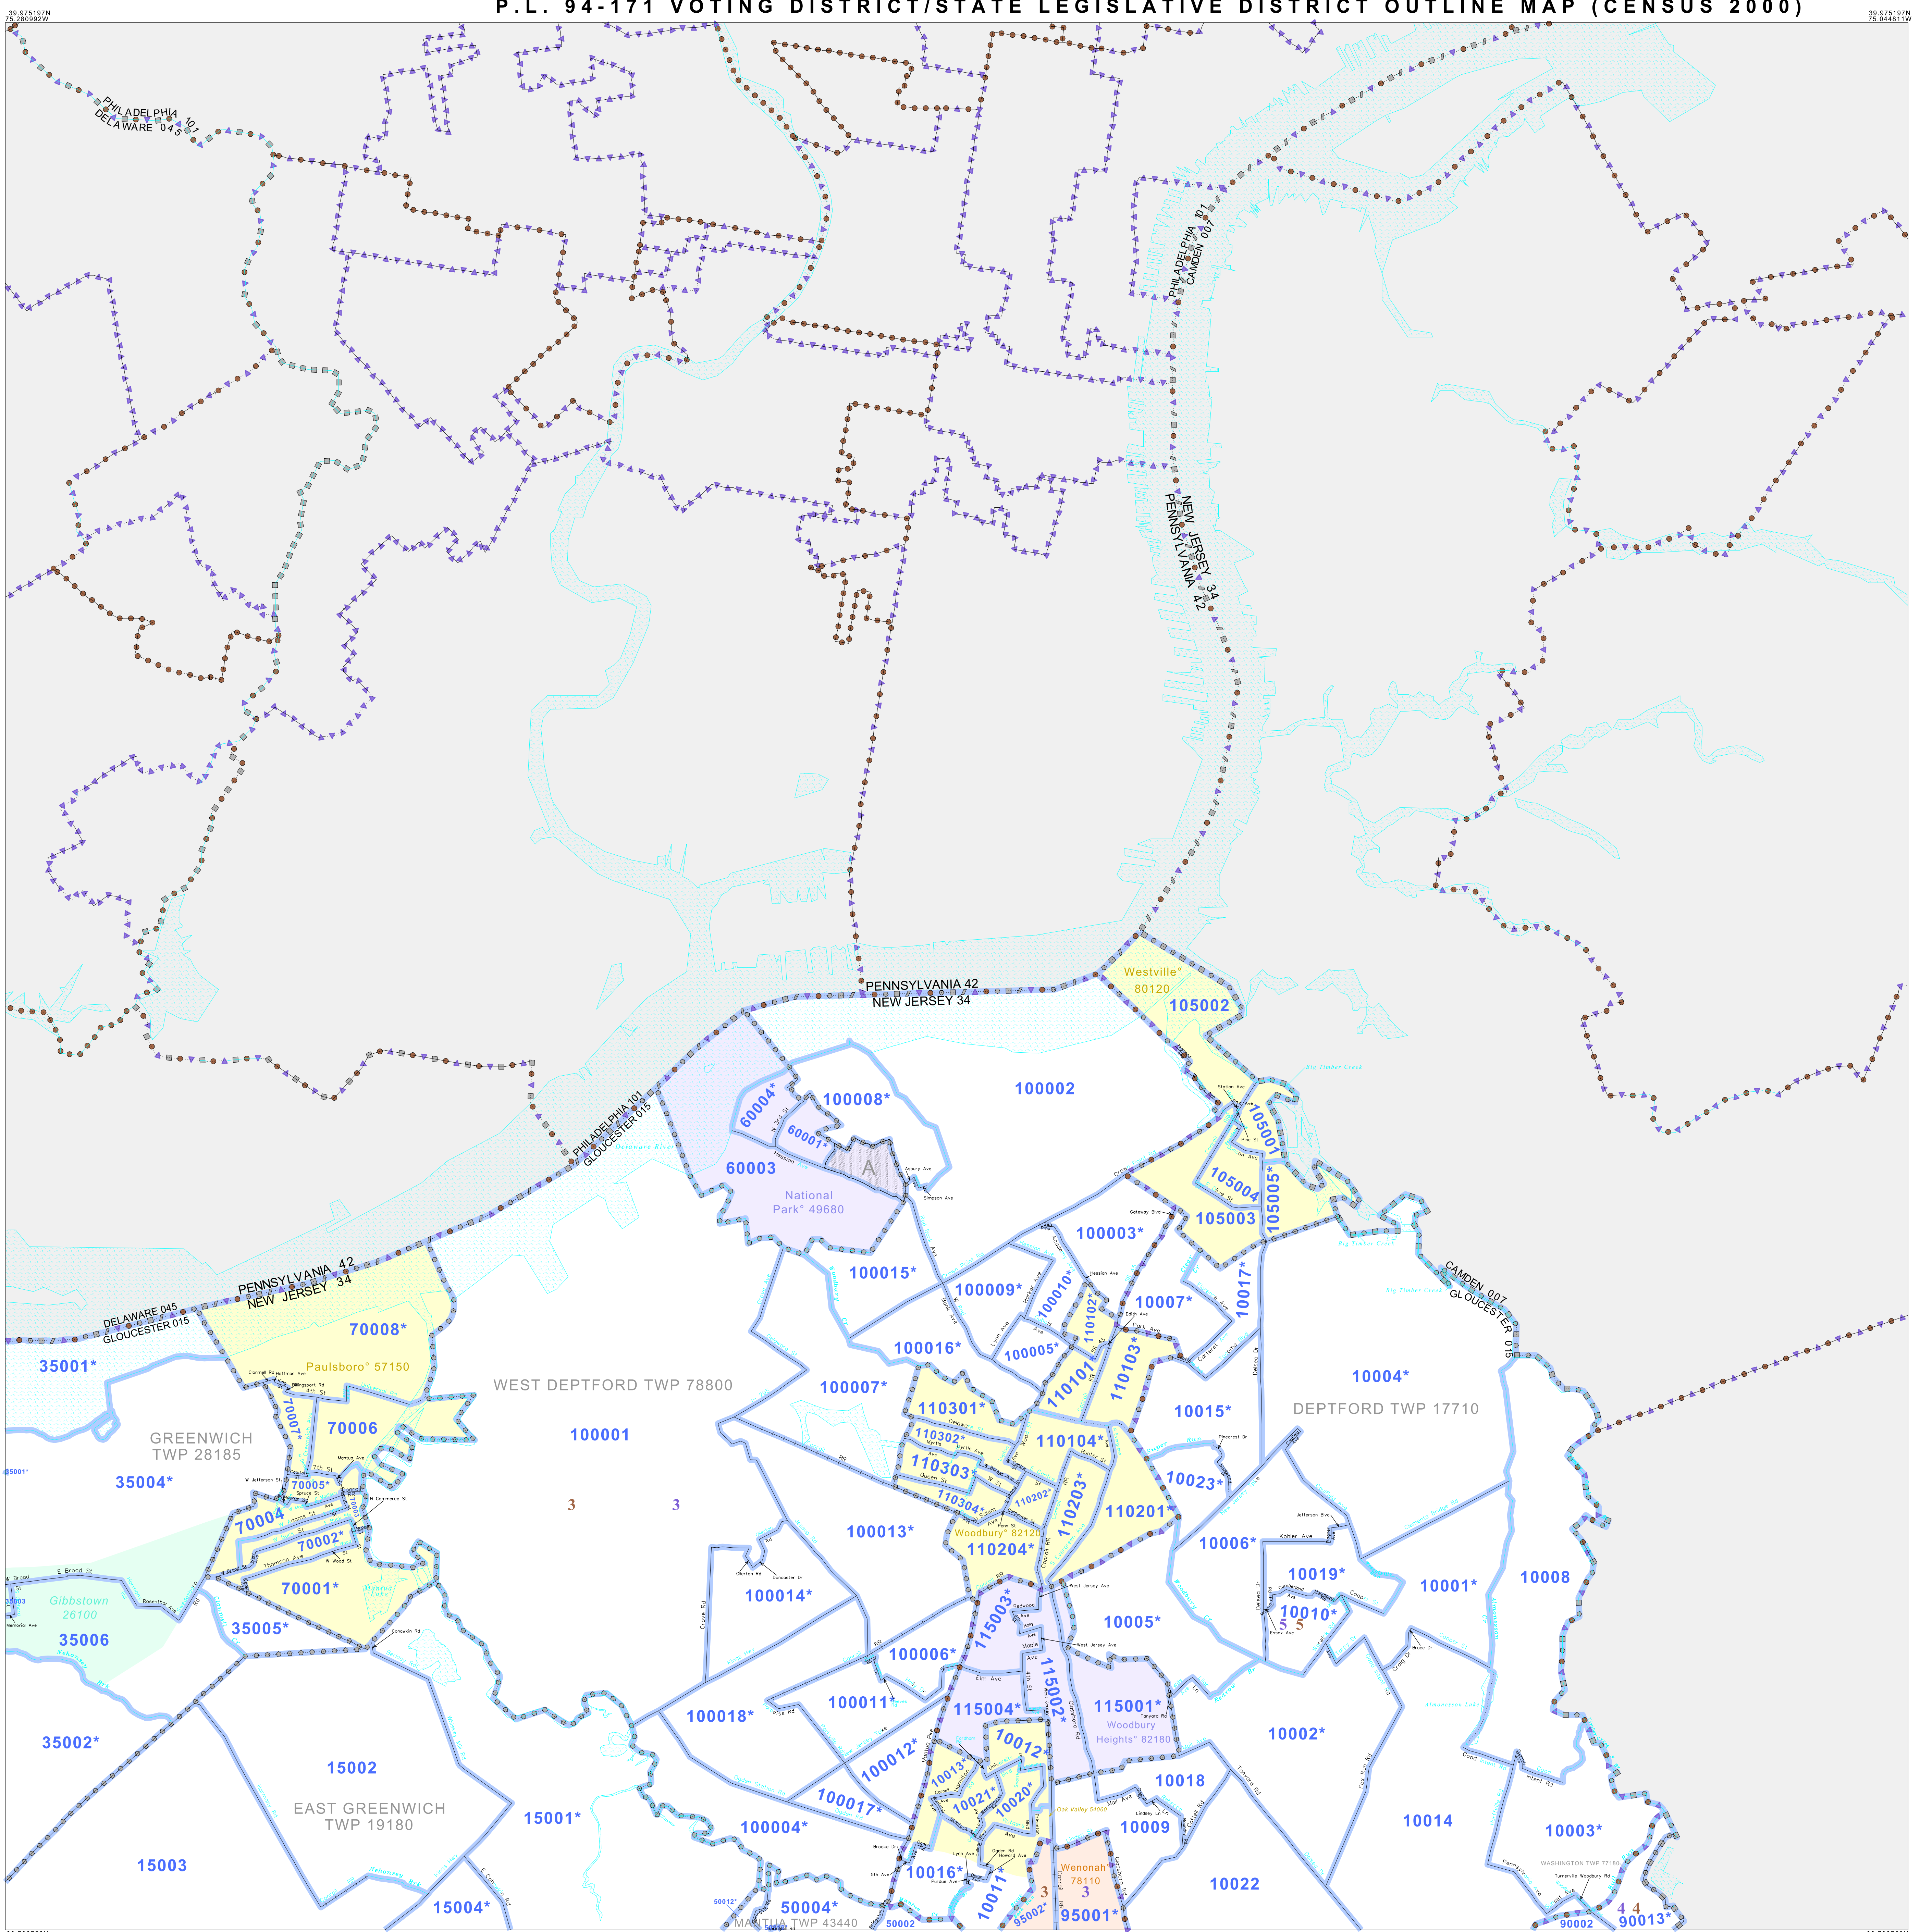

P.L. 94-171 VOTING DISTRICT/STATE LEGISLATIVE DISTRICT OUTLINE MAP (CENSUS 2000)

GEOGRAPHIC AREAS LEGEND

SYMBOL	NAME STYLE
*****	INTERNATIONAL
//////	AIR (State)
◇◇◇◇◇	SDAISA
—————	STATE
□□□□□	COUNTY
○	MINOR CIVIL DIV.
■	Incorporated Place¹
■	Census Designated Place¹
▭	Voting District²
●●●●●	SLD—Senate
▲▲▲▲▲	SLD—House

Inset   Out Area

Voting Districts

39 782750N 75 044611W

Sheet Location within County

Key to Adjacent Sheets

1	2
3	4
5	

The plotted map scale is 1:27500

39 782750N 75 044611W