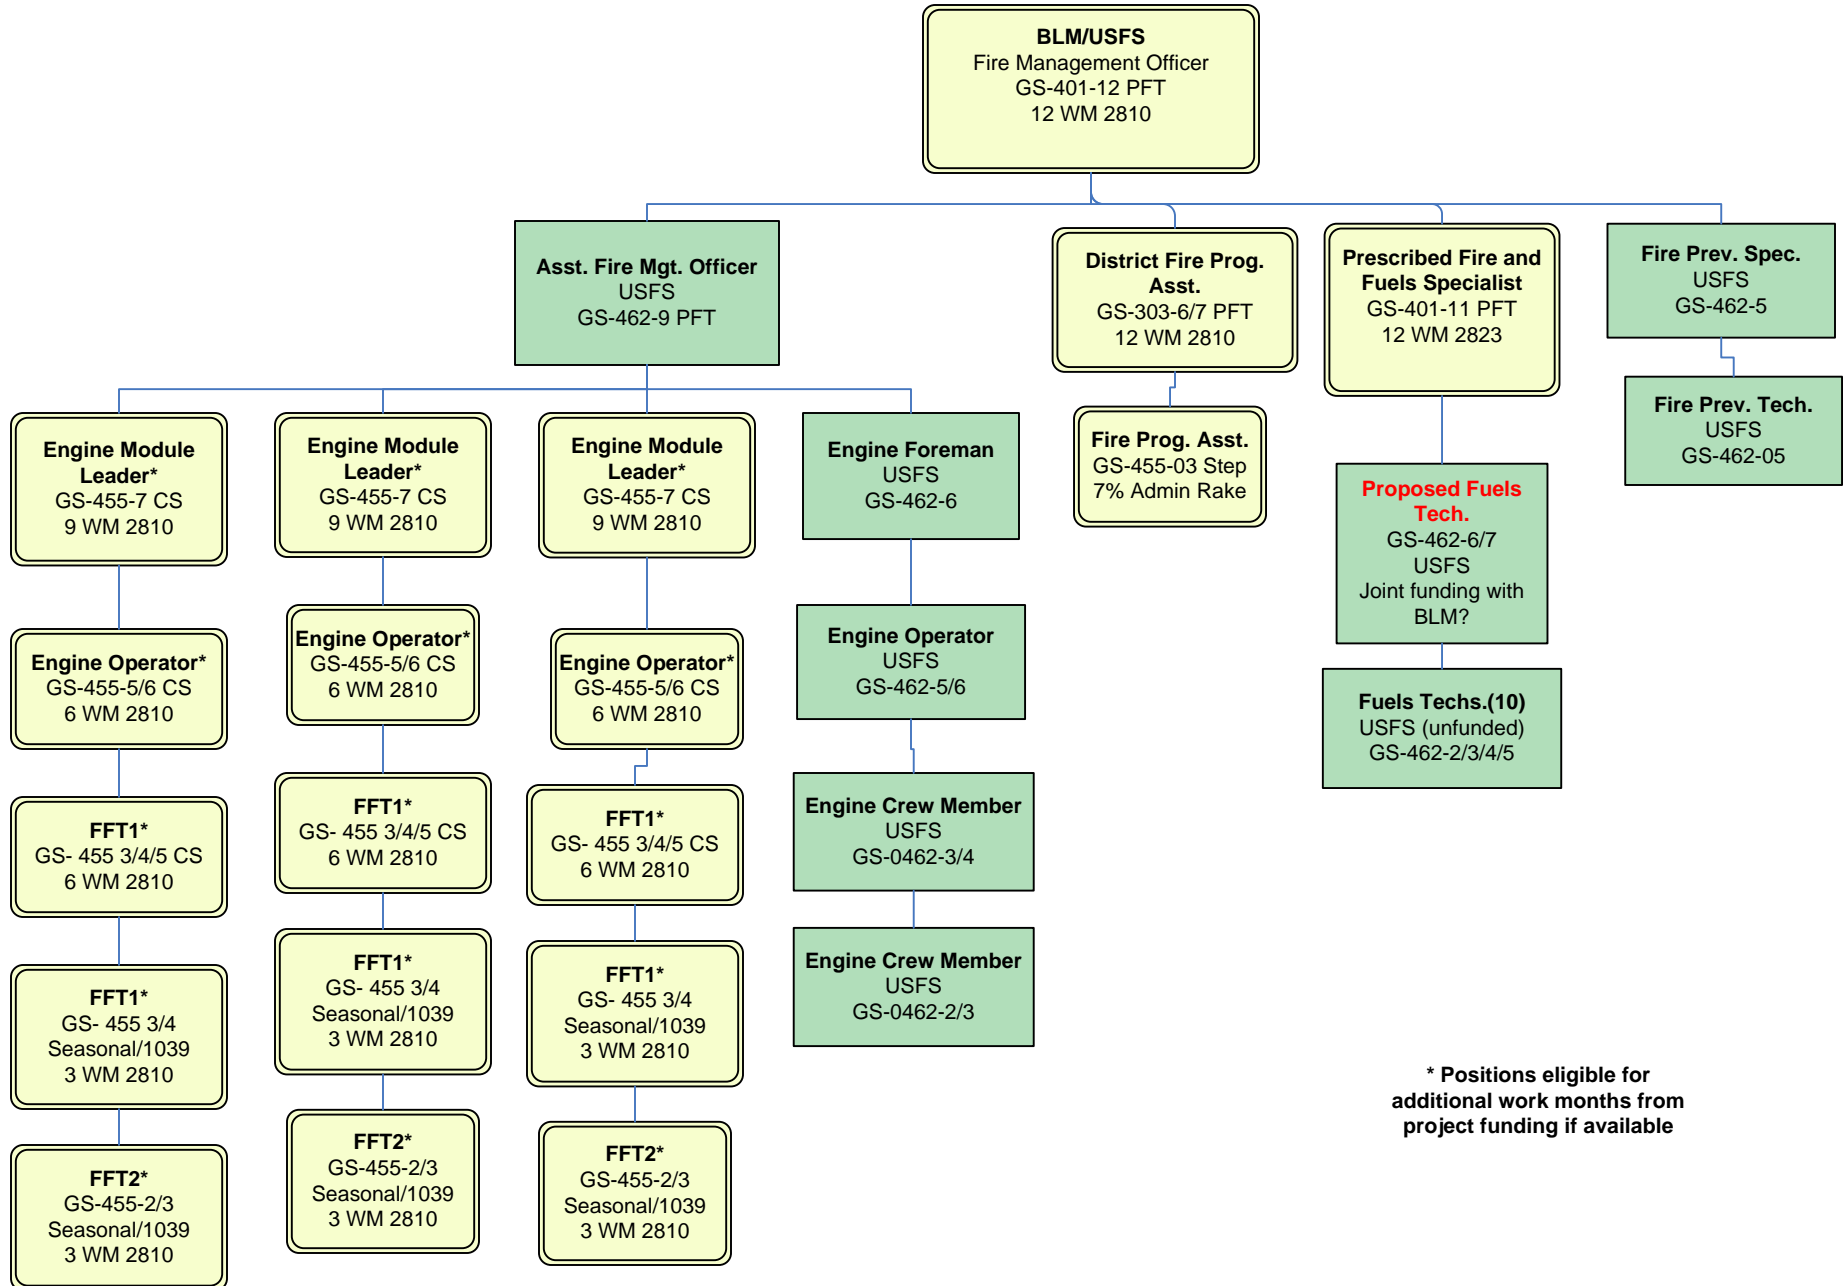

**2008
BLM
New Mexico State
Office
Fire and Aviation
Organization**

**2008
BLM
Carlsbad
Fire and Aviation
Organization**

* Positions eligible for additional work months from project funding if available

**2008
BLM
Las Cruces
Fire and Aviation
Organization**

*** Positions eligible for additional work months from project funding if available**

**2008
BLM
Roswell
Fire and Aviation
Organization**

* Positions eligible for additional work months from project funding if available

* Positions eligible for additional work months from project funding if available