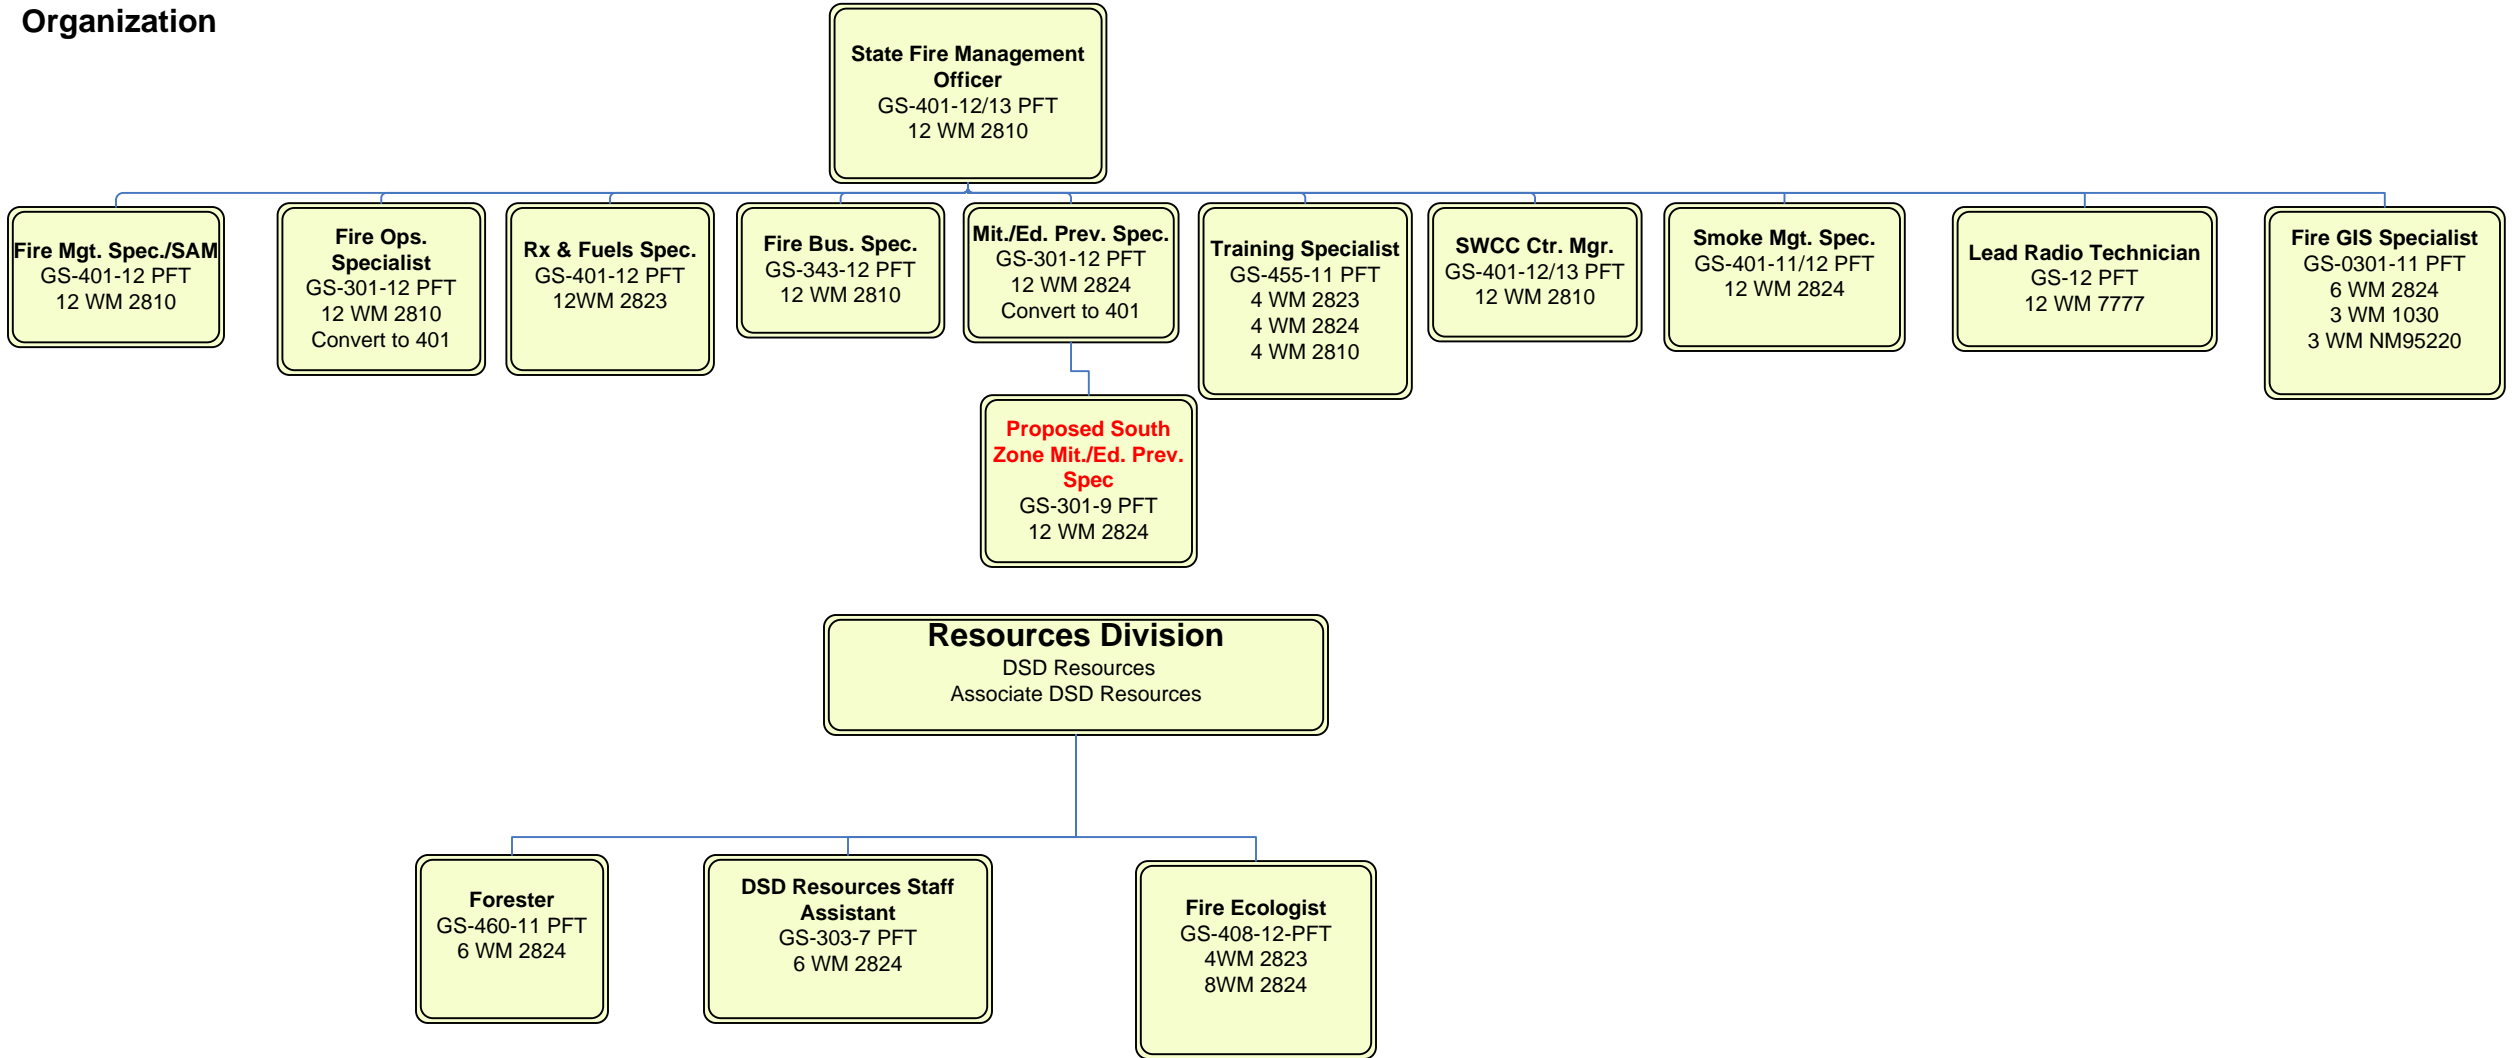

**2008
BLM
New Mexico State
Office
Fire and Aviation
Organization**

**2008
BLM
Carlsbad
Fire and Aviation
Organization**

* Positions eligible for additional work months from project funding if available

**2008
BLM
Las Cruces
Fire and Aviation
Organization**

*** Positions eligible for additional work months from project funding if available**

**2008
BLM
Roswell
Fire and Aviation
Organization**

* Positions eligible for additional work months from project funding if available

* Positions eligible for additional work months from project funding if available