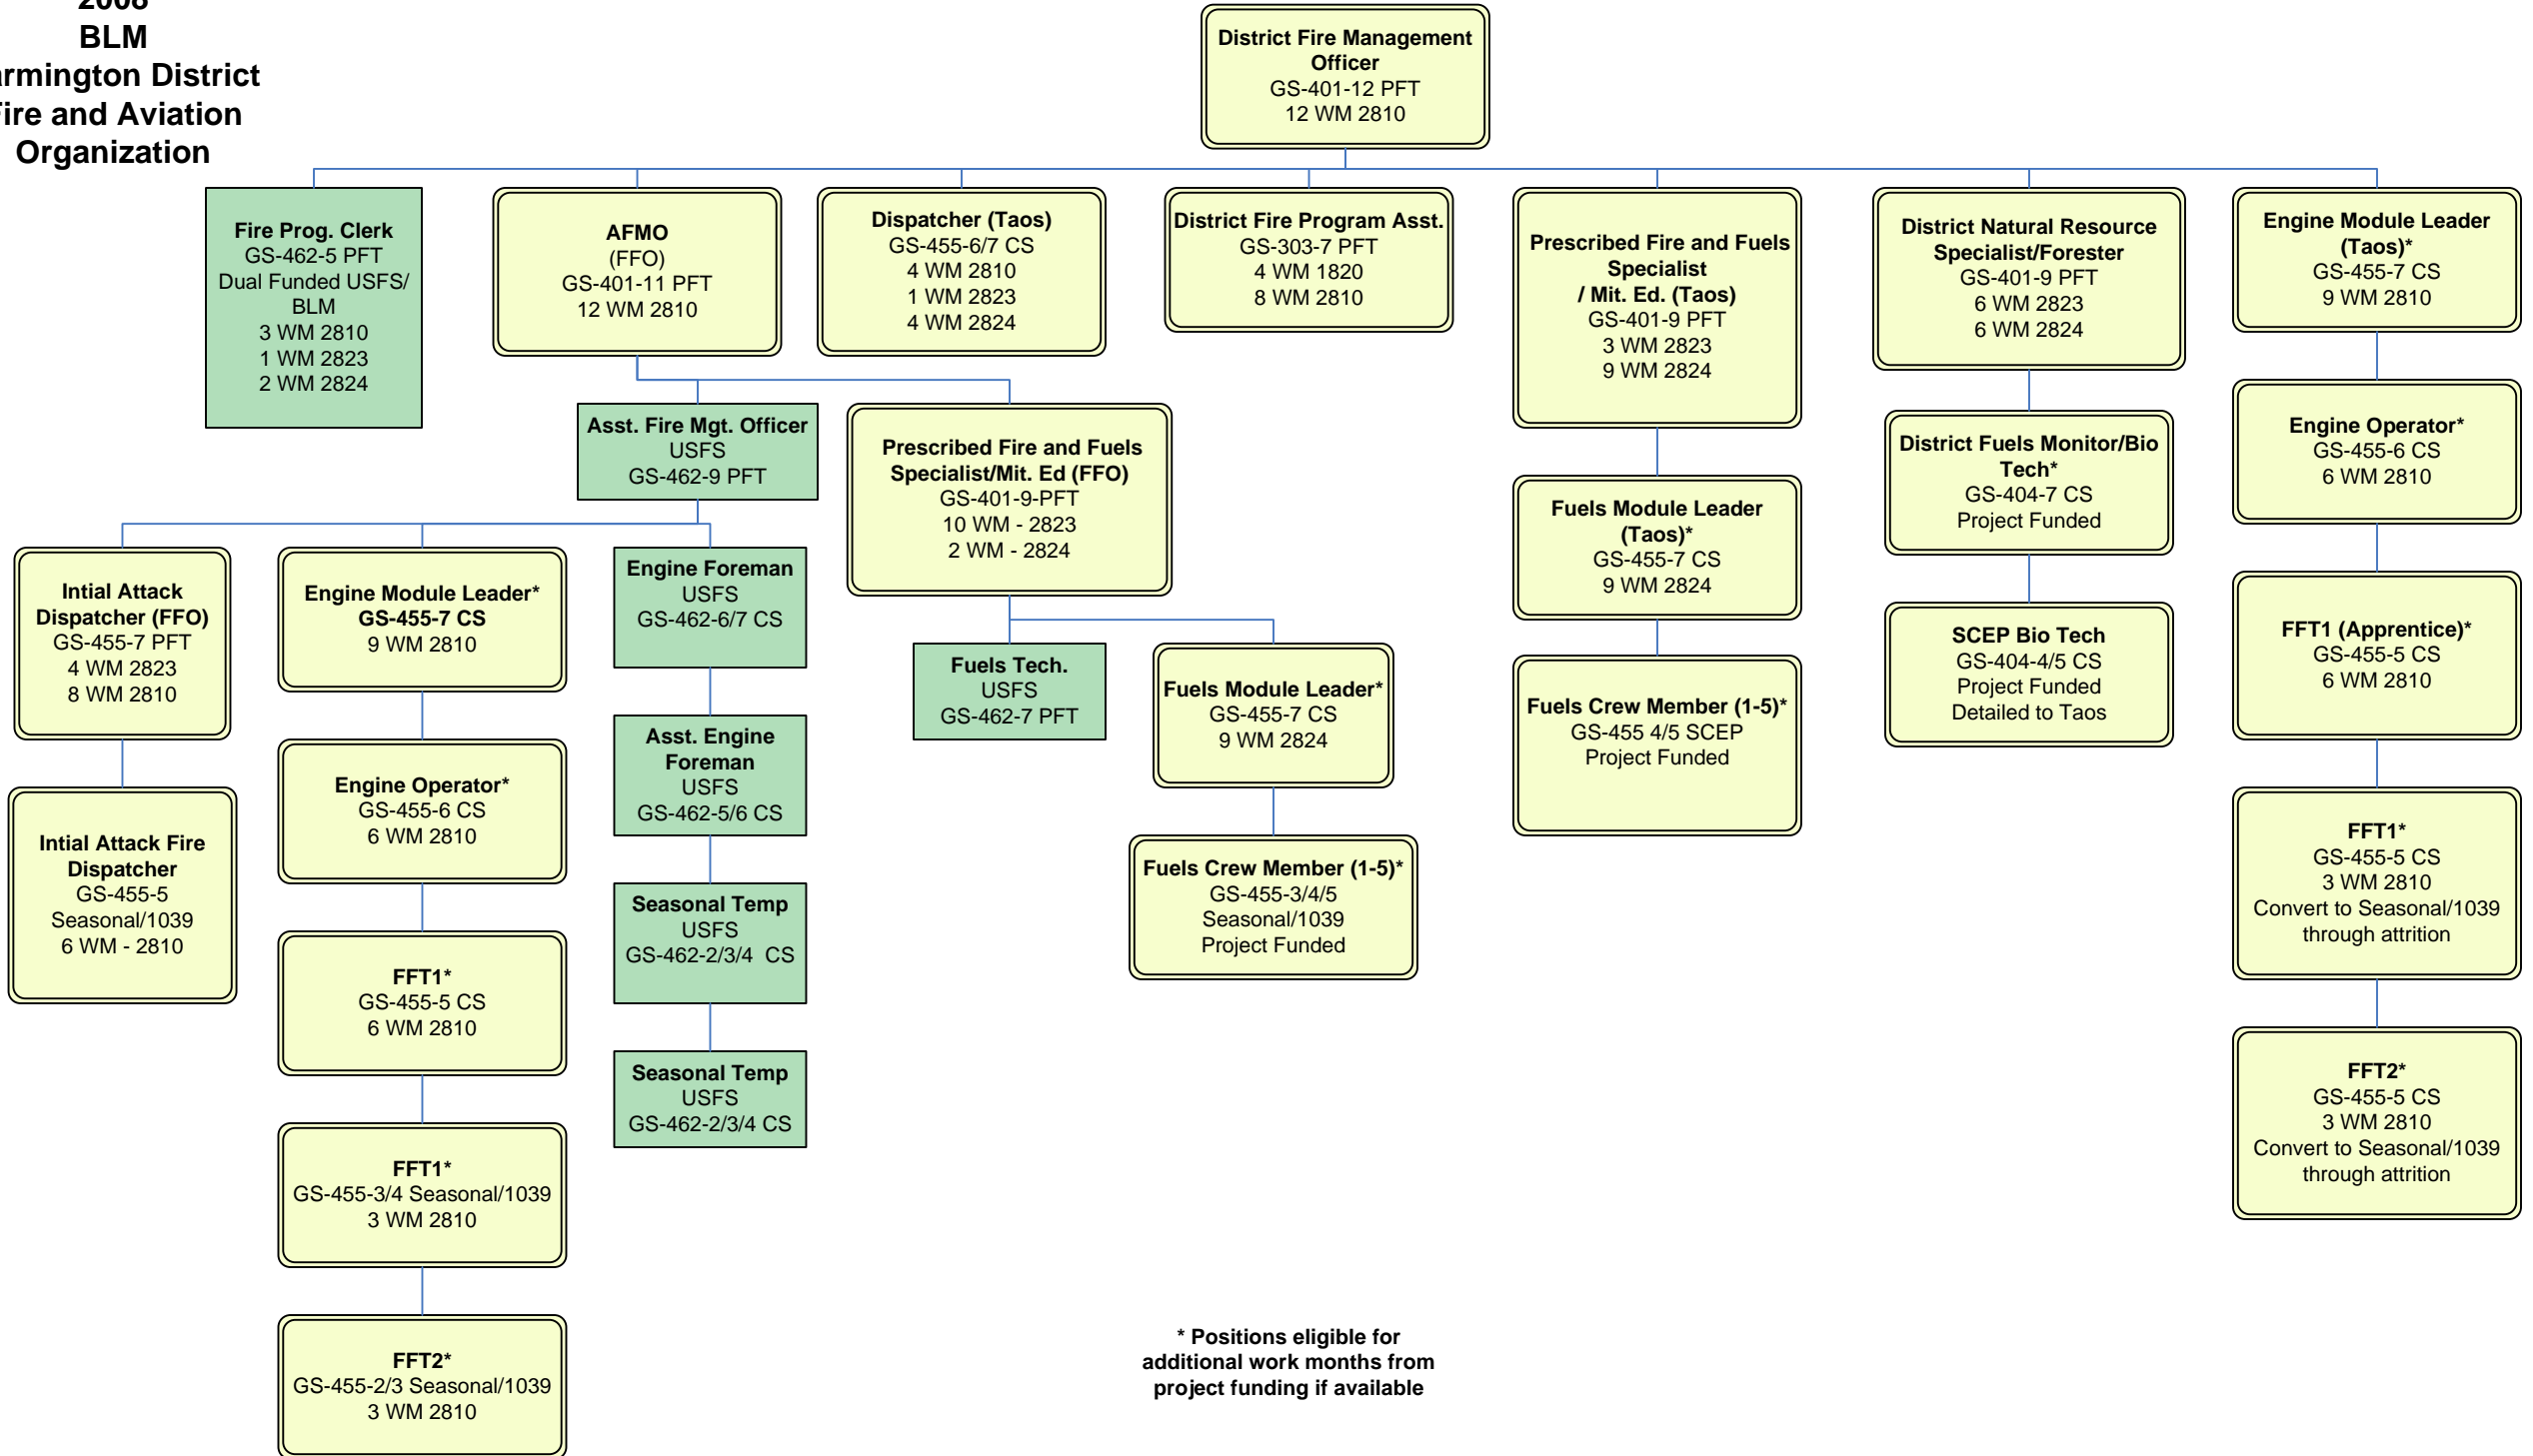

**2008
BLM
New Mexico State
Office
Fire and Aviation
Organization**

**2008
BLM
Carlsbad
Fire and Aviation
Organization**

* Positions eligible for additional work months from project funding if available

**2008
BLM
Las Cruces
Fire and Aviation
Organization**

*** Positions eligible for additional work months from project funding if available**

**2008
BLM
Roswell
Fire and Aviation
Organization**

* Positions eligible for additional work months from project funding if available

**2008
BLM
Albuquerque
District
Fire and Aviation
Organization**

*** Positions eligible for additional work months from project funding if available**

**2008
BLM
Farmington District
Fire and Aviation
Organization**

* Positions eligible for additional work months from project funding if available