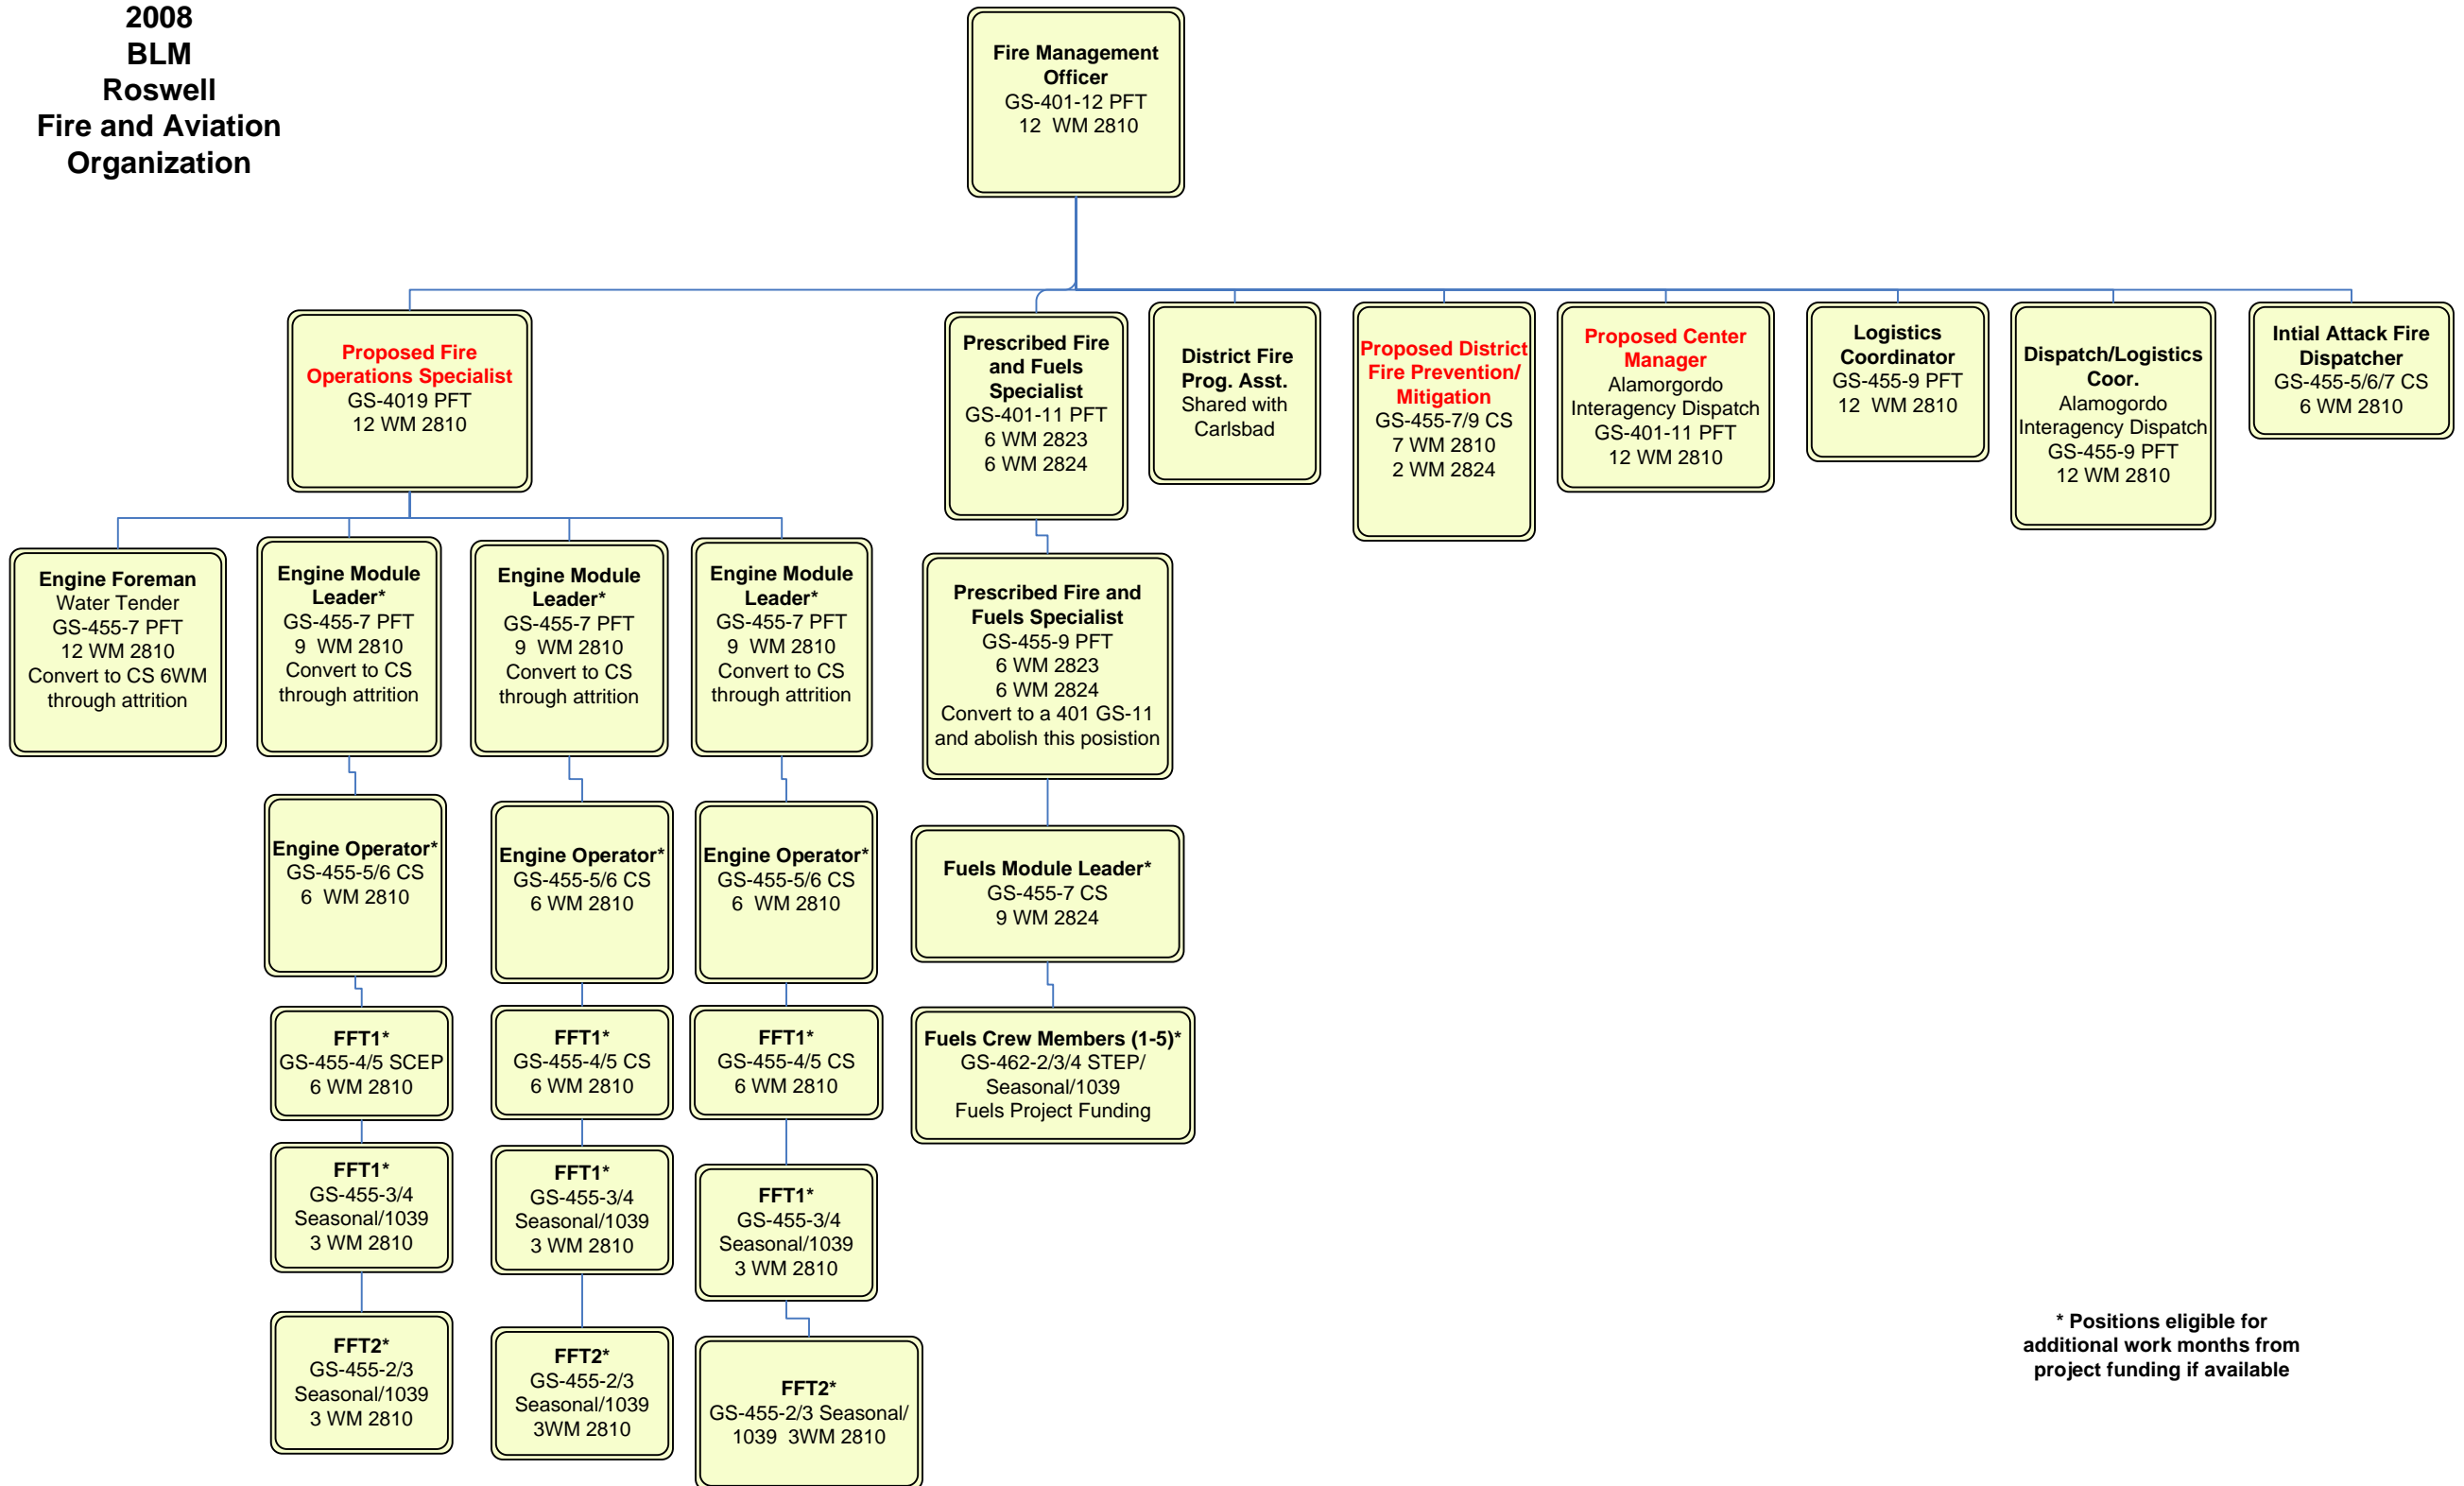

**2008
BLM
New Mexico State
Office
Fire and Aviation
Organization**

**2008
BLM
Carlsbad
Fire and Aviation
Organization**

* Positions eligible for additional work months from project funding if available

**2008
BLM
Las Cruces
Fire and Aviation
Organization**

*** Positions eligible for additional work months from project funding if available**

**2008
BLM
Roswell
Fire and Aviation
Organization**

* Positions eligible for additional work months from project funding if available

**2008
BLM
Albuquerque
District
Fire and Aviation
Organization**

*** Positions eligible for additional work months from project funding if available**

**2008
BLM
Farmington District
Fire and Aviation
Organization**

* Positions eligible for additional work months from project funding if available