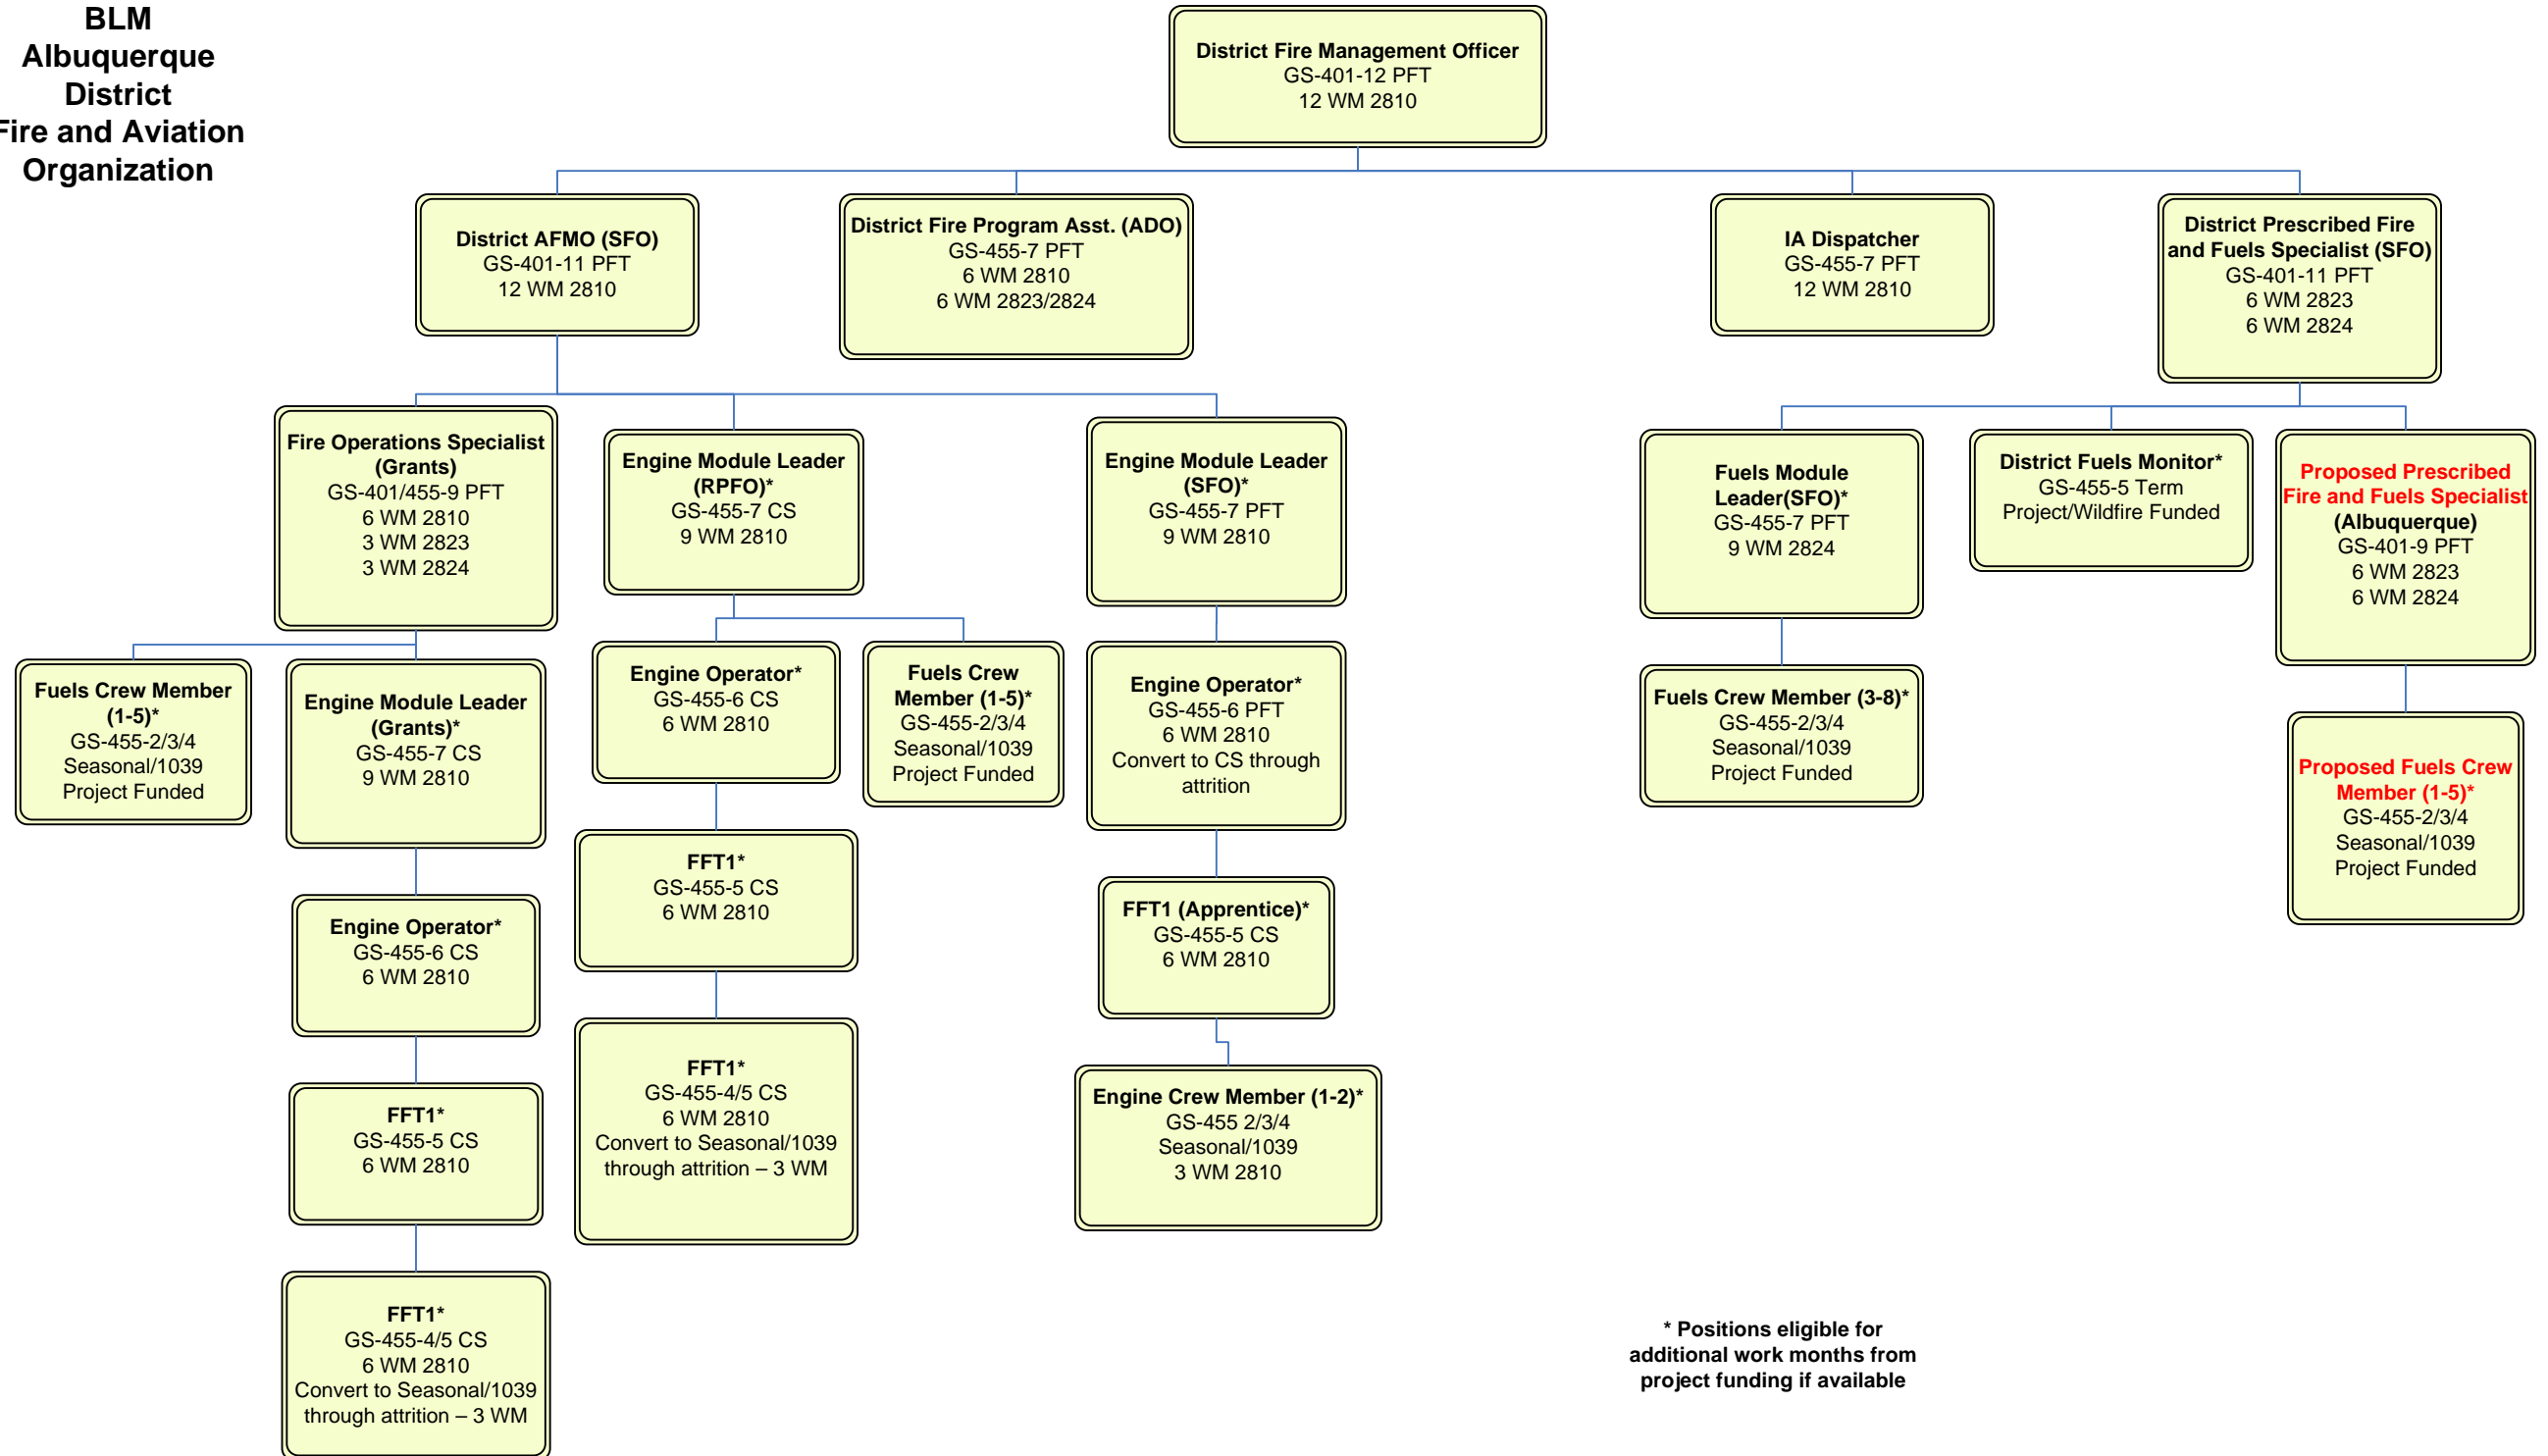

**2008
BLM
New Mexico State
Office
Fire and Aviation
Organization**

**2008
BLM
Carlsbad
Fire and Aviation
Organization**

* Positions eligible for additional work months from project funding if available

**2008
BLM
Las Cruces
Fire and Aviation
Organization**

*** Positions eligible for additional work months from project funding if available**

**2008
BLM
Roswell
Fire and Aviation
Organization**

* Positions eligible for additional work months from project funding if available

**2008
BLM
Albuquerque
District
Fire and Aviation
Organization**

*** Positions eligible for additional work months from project funding if available**

**2008
BLM
Farmington District
Fire and Aviation
Organization**

* Positions eligible for additional work months from project funding if available