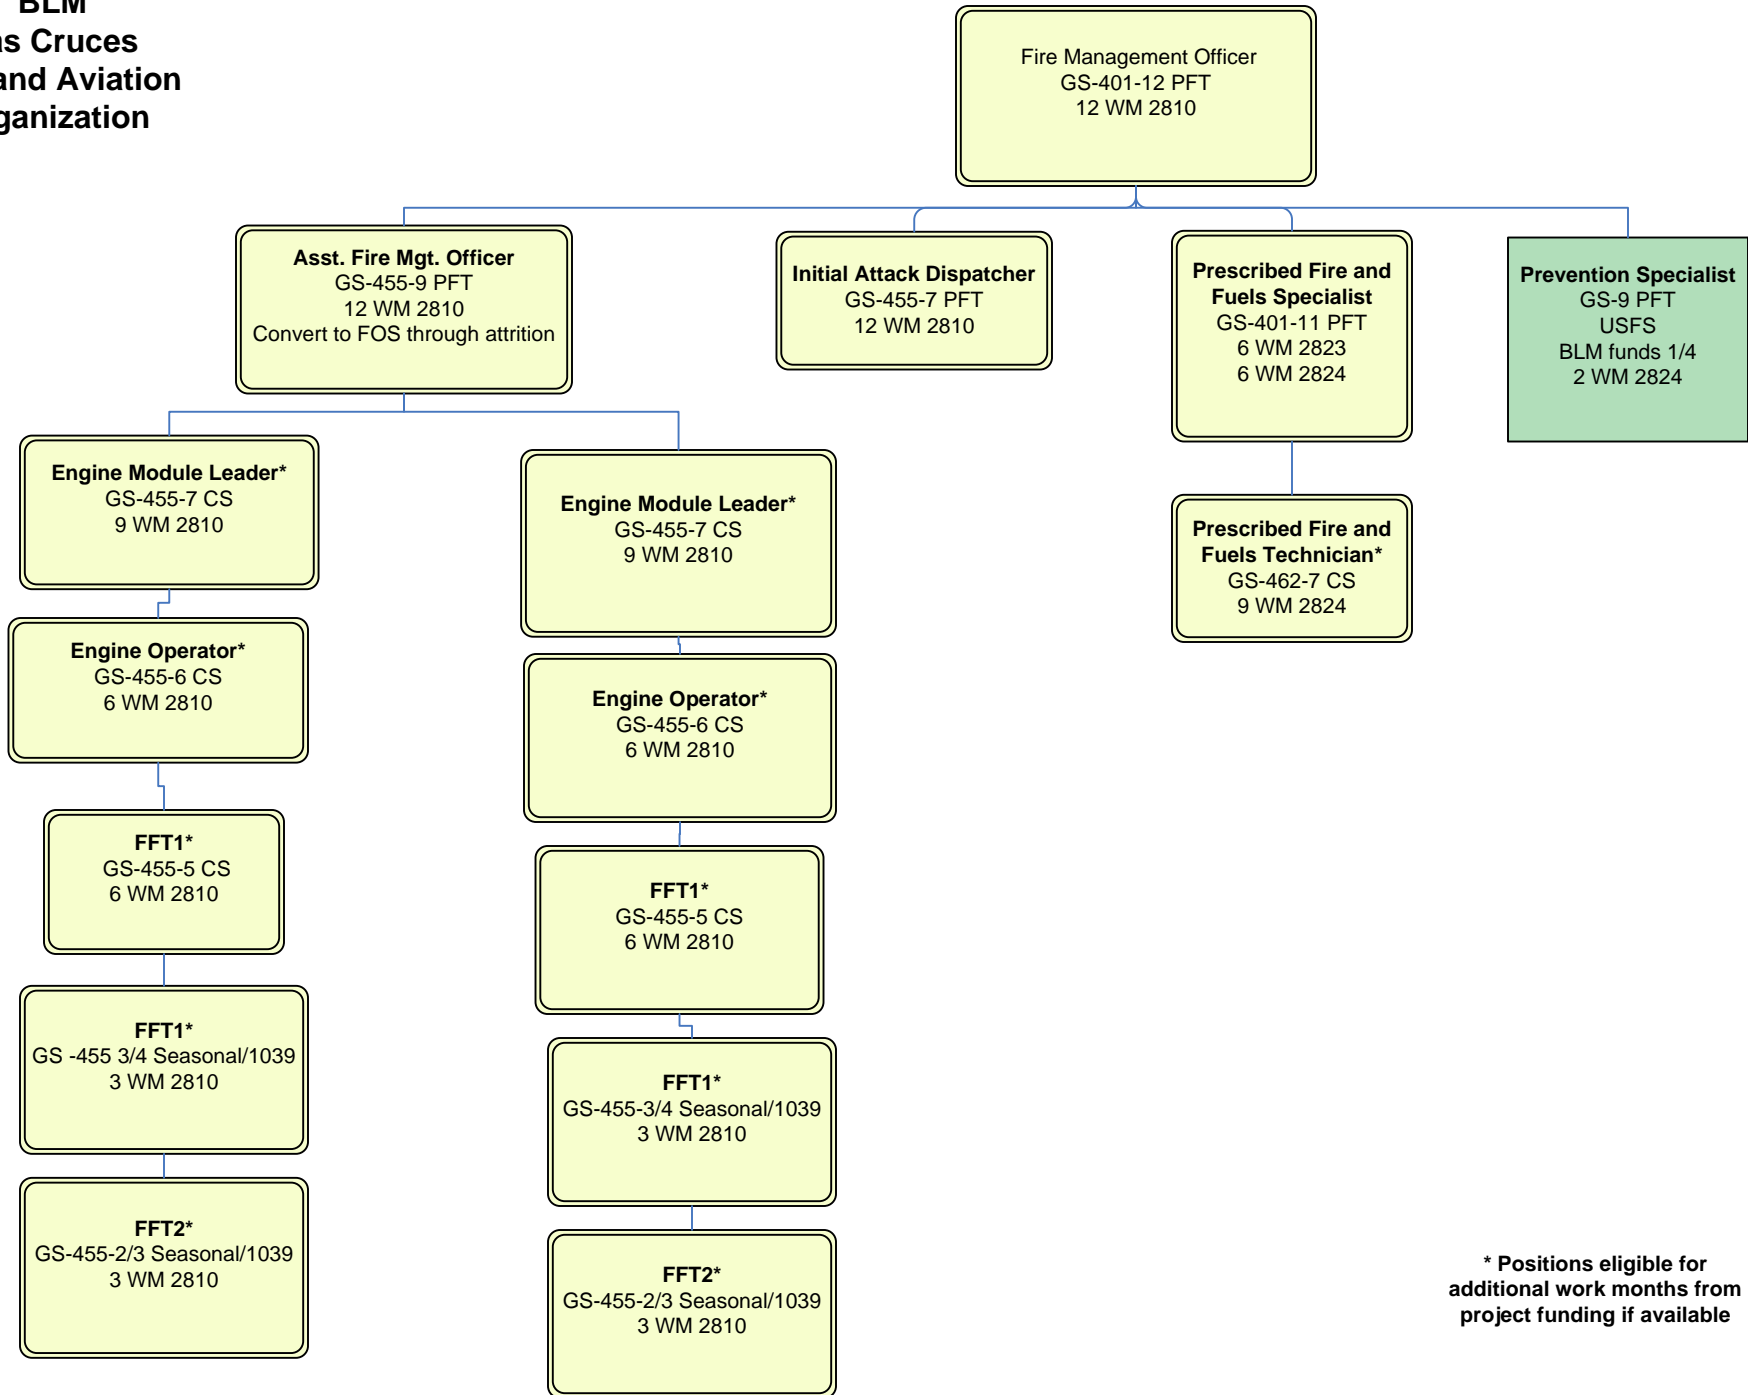

**2008
BLM
New Mexico State
Office
Fire and Aviation
Organization**

**2008
BLM
Carlsbad
Fire and Aviation
Organization**

* Positions eligible for additional work months from project funding if available

**2008
BLM
Las Cruces
Fire and Aviation
Organization**

*** Positions eligible for additional work months from project funding if available**

**2008
BLM
Roswell
Fire and Aviation
Organization**

* Positions eligible for additional work months from project funding if available

* Positions eligible for additional work months from project funding if available