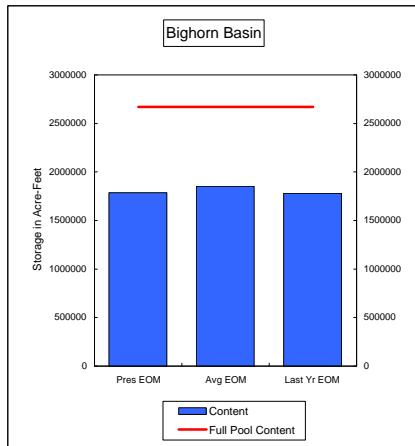

**COMPARISON OF STORAGE CONTENT - PRESENT VS AVERAGE VS LAST YEAR DATA**  
in Acre-Feet  
Data for March 31, 2008

**Percent of Average 95.7%**  
**Percent of Last Year 91.8%**  
**Percent of Full Capacity 70.3%**

**Percent of Average 64.5%**  
**Percent of Last Year 56.3%**  
**Percent of Full Capacity 37.4%**

**Percent of Average 81.4%**  
**Percent of Last Year 65.3%**  
**Percent of Full Capacity 41.5%**

**Percent of Average 96.3%**  
**Percent of Last Year 100.4%**  
**Percent of Full Capacity 66.9%**

**Percent of Average 76.2%**  
**Percent of Last Year 96.4%**  
**Percent of Full Capacity 68.9%**

**Percent of Average 78.7%**  
**Percent of Last Year 103.3%**  
**Percent of Full Capacity 49.2%**

COMPARISON OF STORAGE CONTENT - PRESENT VS AVERAGE VS LAST YEAR DATA