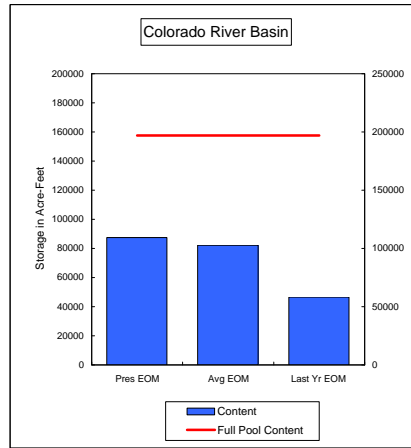

**Percent of Average 80.2%**  
**Percent of Last Year 96.5%**  
**Percent of Full Capacity 46.4%**

**Percent of Average 82.0%**  
**Percent of Last Year 94.3%**  
**Percent of Full Capacity 64.9%**

**Percent of Average 99.5%**  
**Percent of Last Year 97.9%**  
**Percent of Full Capacity 102.9%**

**Percent of Average 56.8%**  
**Percent of Last Year 105.2%**  
**Percent of Full Capacity 15.0%**

**Percent of Average 120.0%**  
**Percent of Last Year 139.1%**  
**Percent of Full Capacity 68.7%**

**COMPARISON OF STORAGE CONTENT - PRESENT VS AVERAGE VS LAST YEAR DATA**  
in Acre-Feet  
Data for March 31, 2008

**Percent of Average            142.8%**  
**Percent of Last Year        123.7%**  
**Percent of Full Capacity    103.2%**

**Percent of Average            106.4%**  
**Percent of Last Year        187.8%**  
**Percent of Full Capacity    44.4%**