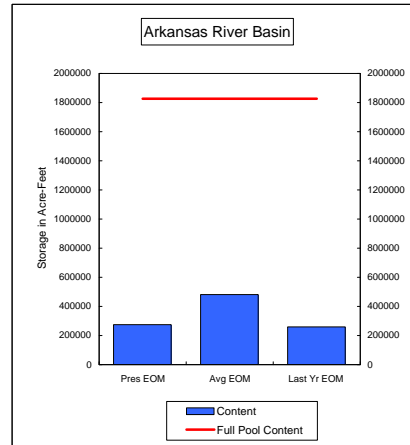

**COMPARISON OF STORAGE CONTENT - PRESENT VS AVERAGE VS LAST YEAR DATA**  
in Acre-Feet  
Data for March 31, 2008

**Percent of Average 63.3%**  
**Percent of Last Year 113.0%**  
**Percent of Full Capacity 47.6%**

**Percent of Average 80.2%**  
**Percent of Last Year 96.5%**  
**Percent of Full Capacity 46.4%**

**Percent of Average 82.0%**  
**Percent of Last Year 94.3%**  
**Percent of Full Capacity 64.9%**

**Percent of Average 99.5%**  
**Percent of Last Year 97.9%**  
**Percent of Full Capacity 102.9%**