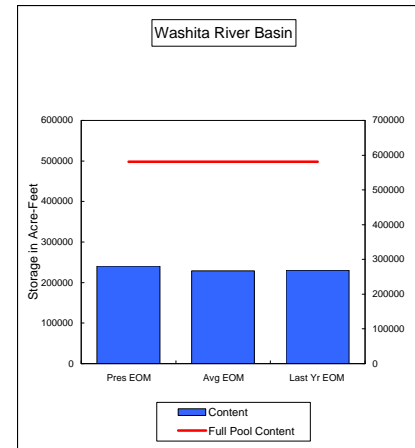

**Percent of Average 80.2%**  
**Percent of Last Year 96.5%**  
**Percent of Full Capacity 46.4%**

**Percent of Average 82.0%**  
**Percent of Last Year 94.3%**  
**Percent of Full Capacity 64.9%**

**Percent of Average 99.5%**  
**Percent of Last Year 97.9%**  
**Percent of Full Capacity 102.9%**

**Percent of Average 56.8%**  
**Percent of Last Year 105.2%**  
**Percent of Full Capacity 15.0%**

**Percent of Average 120.0%**  
**Percent of Last Year 139.1%**  
**Percent of Full Capacity 68.7%**

**COMPARISON OF STORAGE CONTENT - PRESENT VS AVERAGE VS LAST YEAR DATA**  
in Acre-Feet  
Data for March 31, 2008

**Percent of Average            142.8%**  
**Percent of Last Year        123.7%**  
**Percent of Full Capacity    103.2%**

**Percent of Average            106.4%**  
**Percent of Last Year        187.8%**  
**Percent of Full Capacity    44.4%**