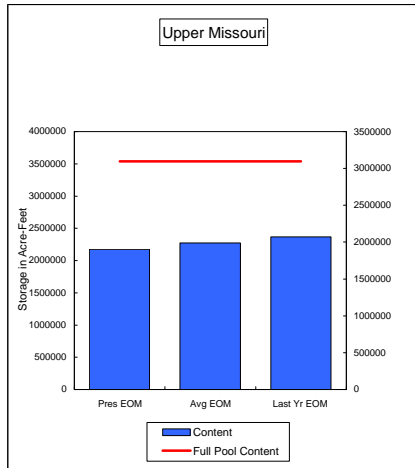

**COMPARISON OF STORAGE CONTENT - PRESENT VS AVERAGE VS LAST YEAR DATA**  
in Acre-Feet  
Data for March 31, 2008

**Percent of Average 95.7%**  
**Percent of Last Year 91.8%**  
**Percent of Full Capacity 70.3%**

**Percent of Average 64.5%**  
**Percent of Last Year 56.3%**  
**Percent of Full Capacity 37.4%**

**Percent of Average 81.4%**  
**Percent of Last Year 65.3%**  
**Percent of Full Capacity 41.5%**

**Percent of Average 96.3%**  
**Percent of Last Year 100.4%**  
**Percent of Full Capacity 66.9%**

**Percent of Average 76.2%**  
**Percent of Last Year 96.4%**  
**Percent of Full Capacity 68.9%**

**Percent of Average 78.7%**  
**Percent of Last Year 103.3%**  
**Percent of Full Capacity 49.2%**

COMPARISON OF STORAGE CONTENT - PRESENT VS AVERAGE VS LAST YEAR DATA