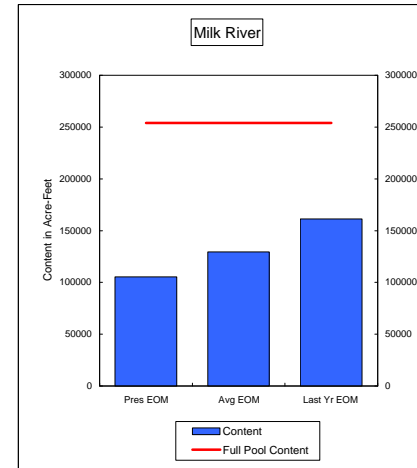

**COMPARISON OF STORAGE CONTENT - PRESENT VS AVERAGE VS LAST YEAR DATA**  
in Acre-Feet  
Data for March 31, 2008

**Percent of Average 95.7%**  
**Percent of Last Year 91.8%**  
**Percent of Full Capacity 70.3%**

**Percent of Average 64.5%**  
**Percent of Last Year 56.3%**  
**Percent of Full Capacity 37.4%**

**Percent of Average 81.4%**  
**Percent of Last Year 65.3%**  
**Percent of Full Capacity 41.5%**

**Percent of Average 96.3%**  
**Percent of Last Year 100.4%**  
**Percent of Full Capacity 66.9%**

**Percent of Average 76.2%**  
**Percent of Last Year 96.4%**  
**Percent of Full Capacity 68.9%**

**Percent of Average 78.7%**  
**Percent of Last Year 103.3%**  
**Percent of Full Capacity 49.2%**

COMPARISON OF STORAGE CONTENT - PRESENT VS AVERAGE VS LAST YEAR DATA