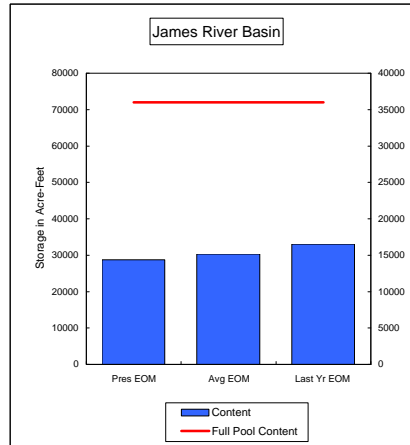

**Percent of Average 64.5%**  
**Percent of Last Year 56.3%**  
**Percent of Full Capacity 37.4%**

**Percent of Average 81.4%**  
**Percent of Last Year 65.3%**  
**Percent of Full Capacity 41.5%**

**Percent of Average 96.3%**  
**Percent of Last Year 100.4%**  
**Percent of Full Capacity 66.9%**

**Percent of Average 76.2%**  
**Percent of Last Year 96.4%**  
**Percent of Full Capacity 68.9%**

**Percent of Average 78.7%**  
**Percent of Last Year 103.3%**  
**Percent of Full Capacity 49.2%**

COMPARISON OF STORAGE CONTENT - PRESENT VS AVERAGE VS LAST YEAR DATA

in Acre-Feet

Data for March 31, 2008

Percent of Average **60.7%**  
 Percent of Last Year **84.5%**  
 Percent of Full Capacity **44.7%**

Percent of Average **94.9%**  
 Percent of Last Year **87.1%**  
 Percent of Full Capacity **80.0%**