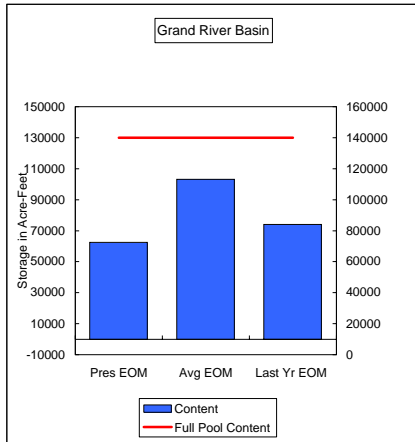

**Percent of Average 64.5%**  
**Percent of Last Year 56.3%**  
**Percent of Full Capacity 37.4%**

**Percent of Average 81.4%**  
**Percent of Last Year 65.3%**  
**Percent of Full Capacity 41.5%**

**Percent of Average 96.3%**  
**Percent of Last Year 100.4%**  
**Percent of Full Capacity 66.9%**

**Percent of Average 76.2%**  
**Percent of Last Year 96.4%**  
**Percent of Full Capacity 68.9%**

**Percent of Average 78.7%**  
**Percent of Last Year 103.3%**  
**Percent of Full Capacity 49.2%**

COMPARISON OF STORAGE CONTENT - PRESENT VS AVERAGE VS LAST YEAR DATA

in Acre-Feet

Data for March 31, 2008

Percent of Average **60.7%**  
 Percent of Last Year **84.5%**  
 Percent of Full Capacity **44.7%**

Percent of Average **94.9%**  
 Percent of Last Year **87.1%**  
 Percent of Full Capacity **80.0%**

Percent of Average **81.3%**  
 Percent of Last Year **93.4%**  
 Percent of Full Capacity **50.8%**

Percent of Average **105.8%**  
 Percent of Last Year **107.0%**  
 Percent of Full Capacity **74.5%**