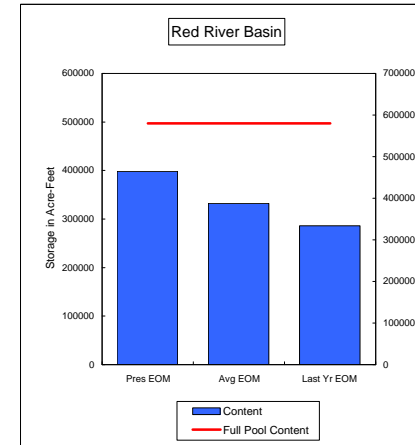

**COMPARISON OF STORAGE CONTENT - PRESENT VS AVERAGE VS LAST YEAR DATA**  
in Acre-Feet  
Data for March 31, 2008

**Percent of Average 63.3%**  
**Percent of Last Year 113.0%**  
**Percent of Full Capacity 47.6%**

**Percent of Average 80.2%**  
**Percent of Last Year 96.5%**  
**Percent of Full Capacity 46.4%**

**Percent of Average 82.0%**  
**Percent of Last Year 94.3%**  
**Percent of Full Capacity 64.9%**

**Percent of Average 99.5%**  
**Percent of Last Year 97.9%**  
**Percent of Full Capacity 102.9%**

**Percent of Average 56.8%**  
**Percent of Last Year 105.2%**  
**Percent of Full Capacity 15.0%**

**Percent of Average 120.0%**  
**Percent of Last Year 139.1%**  
**Percent of Full Capacity 68.7%**

**COMPARISON OF STORAGE CONTENT - PRESENT VS AVERAGE VS LAST YEAR DATA**  
in Acre-Feet  
Data for March 31, 2008