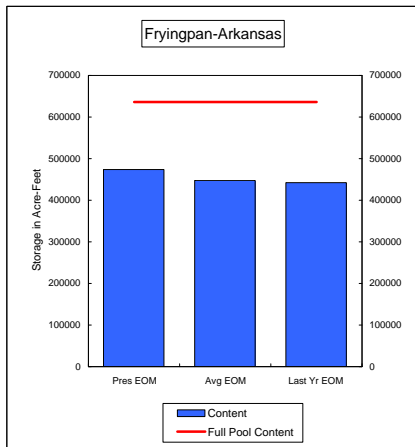

**Percent of Average 64.5%**  
**Percent of Last Year 56.3%**  
**Percent of Full Capacity 37.4%**

**Percent of Average 81.4%**  
**Percent of Last Year 65.3%**  
**Percent of Full Capacity 41.5%**

**Percent of Average 96.3%**  
**Percent of Last Year 100.4%**  
**Percent of Full Capacity 66.9%**

**Percent of Average 76.2%**  
**Percent of Last Year 96.4%**  
**Percent of Full Capacity 68.9%**

**Percent of Average 78.7%**  
**Percent of Last Year 103.3%**  
**Percent of Full Capacity 49.2%**

COMPARISON OF STORAGE CONTENT - PRESENT VS AVERAGE VS LAST YEAR DATA

in Acre-Feet

Data for March 31, 2008

Percent of Average **60.7%**  
 Percent of Last Year **84.5%**  
 Percent of Full Capacity **44.7%**

Percent of Average **94.9%**  
 Percent of Last Year **87.1%**  
 Percent of Full Capacity **80.0%**

Percent of Average **81.3%**  
 Percent of Last Year **93.4%**  
 Percent of Full Capacity **50.8%**

Percent of Average **105.8%**  
 Percent of Last Year **107.0%**  
 Percent of Full Capacity **74.5%**