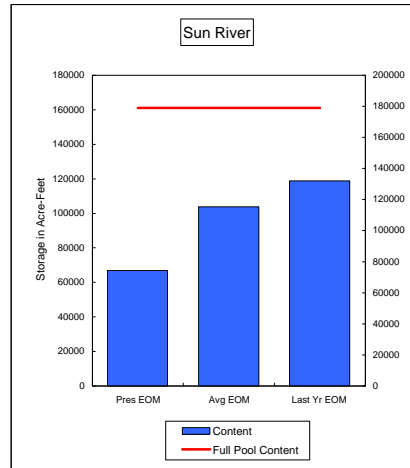

**COMPARISON OF STORAGE CONTENT - PRESENT VS AVERAGE VS LAST YEAR DATA**  
in Acre-Feet  
Data for March 31, 2008

**Percent of Average 95.7%**  
**Percent of Last Year 91.8%**  
**Percent of Full Capacity 70.3%**

**Percent of Average 64.5%**  
**Percent of Last Year 56.3%**  
**Percent of Full Capacity 37.4%**

**Percent of Average 81.4%**  
**Percent of Last Year 65.3%**  
**Percent of Full Capacity 41.5%**

**Percent of Average 96.3%**  
**Percent of Last Year 100.4%**  
**Percent of Full Capacity 66.9%**

**Percent of Average 76.2%**  
**Percent of Last Year 96.4%**  
**Percent of Full Capacity 68.9%**

**Percent of Average 78.7%**  
**Percent of Last Year 103.3%**  
**Percent of Full Capacity 49.2%**

COMPARISON OF STORAGE CONTENT - PRESENT VS AVERAGE VS LAST YEAR DATA