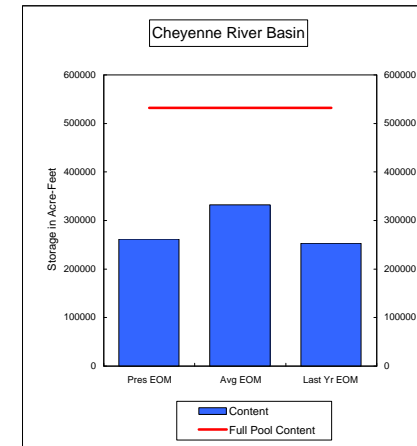

**COMPARISON OF STORAGE CONTENT - PRESENT VS AVERAGE VS LAST YEAR DATA**  
in Acre-Feet  
Data for March 31, 2008

**Percent of Average 95.7%**  
**Percent of Last Year 91.8%**  
**Percent of Full Capacity 70.3%**

**Percent of Average 64.5%**  
**Percent of Last Year 56.3%**  
**Percent of Full Capacity 37.4%**

**Percent of Average 81.4%**  
**Percent of Last Year 65.3%**  
**Percent of Full Capacity 41.5%**

**Percent of Average 96.3%**  
**Percent of Last Year 100.4%**  
**Percent of Full Capacity 66.9%**

**Percent of Average 76.2%**  
**Percent of Last Year 96.4%**  
**Percent of Full Capacity 68.9%**

**Percent of Average 78.7%**  
**Percent of Last Year 103.3%**  
**Percent of Full Capacity 49.2%**

COMPARISON OF STORAGE CONTENT - PRESENT VS AVERAGE VS LAST YEAR DATA