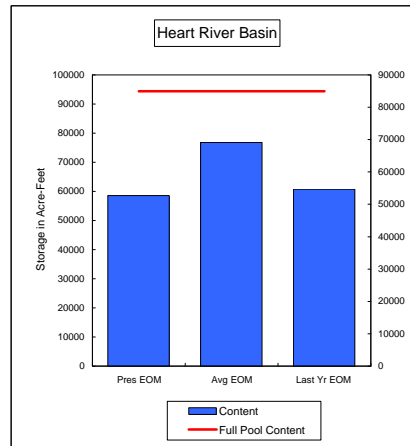

**COMPARISON OF STORAGE CONTENT - PRESENT VS AVERAGE VS LAST YEAR DATA**  
in Acre-Feet  
Data for March 31, 2008

**Percent of Average 95.7%**  
**Percent of Last Year 91.8%**  
**Percent of Full Capacity 70.3%**

**Percent of Average 64.5%**  
**Percent of Last Year 56.3%**  
**Percent of Full Capacity 37.4%**

**Percent of Average 81.4%**  
**Percent of Last Year 65.3%**  
**Percent of Full Capacity 41.5%**

**Percent of Average 96.3%**  
**Percent of Last Year 100.4%**  
**Percent of Full Capacity 66.9%**

**Percent of Average 76.2%**  
**Percent of Last Year 96.4%**  
**Percent of Full Capacity 68.9%**

**Percent of Average 78.7%**  
**Percent of Last Year 103.3%**  
**Percent of Full Capacity 49.2%**

COMPARISON OF STORAGE CONTENT - PRESENT VS AVERAGE VS LAST YEAR DATA