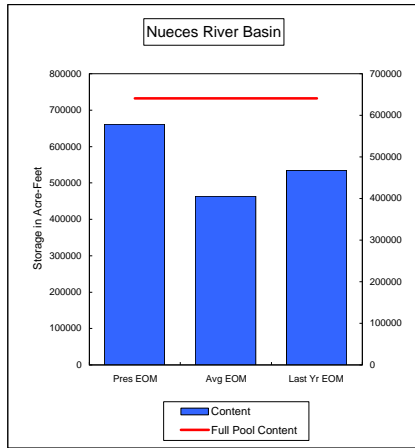

**COMPARISON OF STORAGE CONTENT - PRESENT VS AVERAGE VS LAST YEAR DATA**  
in Acre-Feet  
Data for March 31, 2008

**Percent of Average 63.3%**  
**Percent of Last Year 113.0%**  
**Percent of Full Capacity 47.6%**

**Percent of Average 80.2%**  
**Percent of Last Year 96.5%**  
**Percent of Full Capacity 46.4%**

**Percent of Average 82.0%**  
**Percent of Last Year 94.3%**  
**Percent of Full Capacity 64.9%**

**Percent of Average 99.5%**  
**Percent of Last Year 97.9%**  
**Percent of Full Capacity 102.9%**

**Percent of Average 56.8%**  
**Percent of Last Year 105.2%**  
**Percent of Full Capacity 15.0%**

**Percent of Average 120.0%**  
**Percent of Last Year 139.1%**  
**Percent of Full Capacity 68.7%**

**COMPARISON OF STORAGE CONTENT - PRESENT VS AVERAGE VS LAST YEAR DATA**  
in Acre-Feet  
Data for March 31, 2008