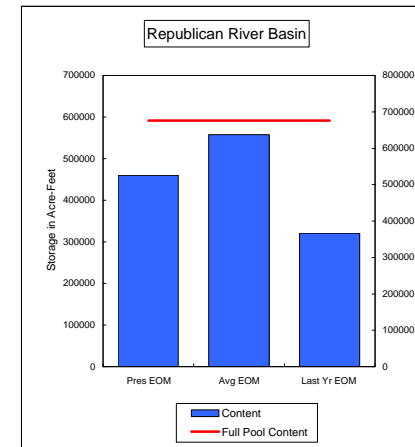

Percent of Average **82.5%**
Percent of Last Year **143.5%**
Percent of Full Capacity **68.0%**