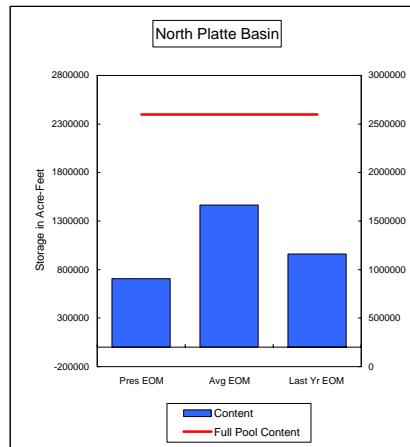

**Percent of Average 64.5%**  
**Percent of Last Year 56.3%**  
**Percent of Full Capacity 37.4%**

**Percent of Average 81.4%**  
**Percent of Last Year 65.3%**  
**Percent of Full Capacity 41.5%**

**Percent of Average 96.3%**  
**Percent of Last Year 100.4%**  
**Percent of Full Capacity 66.9%**

**Percent of Average 76.2%**  
**Percent of Last Year 96.4%**  
**Percent of Full Capacity 68.9%**

**Percent of Average 78.7%**  
**Percent of Last Year 103.3%**  
**Percent of Full Capacity 49.2%**

COMPARISON OF STORAGE CONTENT - PRESENT VS AVERAGE VS LAST YEAR DATA

in Acre-Feet

Data for March 31, 2008

Percent of Average **60.7%**  
 Percent of Last Year **84.5%**  
 Percent of Full Capacity **44.7%**

Percent of Average **94.9%**  
 Percent of Last Year **87.1%**  
 Percent of Full Capacity **80.0%**

Percent of Average **81.3%**  
 Percent of Last Year **93.4%**  
 Percent of Full Capacity **50.8%**

Percent of Average **105.8%**  
 Percent of Last Year **107.0%**  
 Percent of Full Capacity **74.5%**