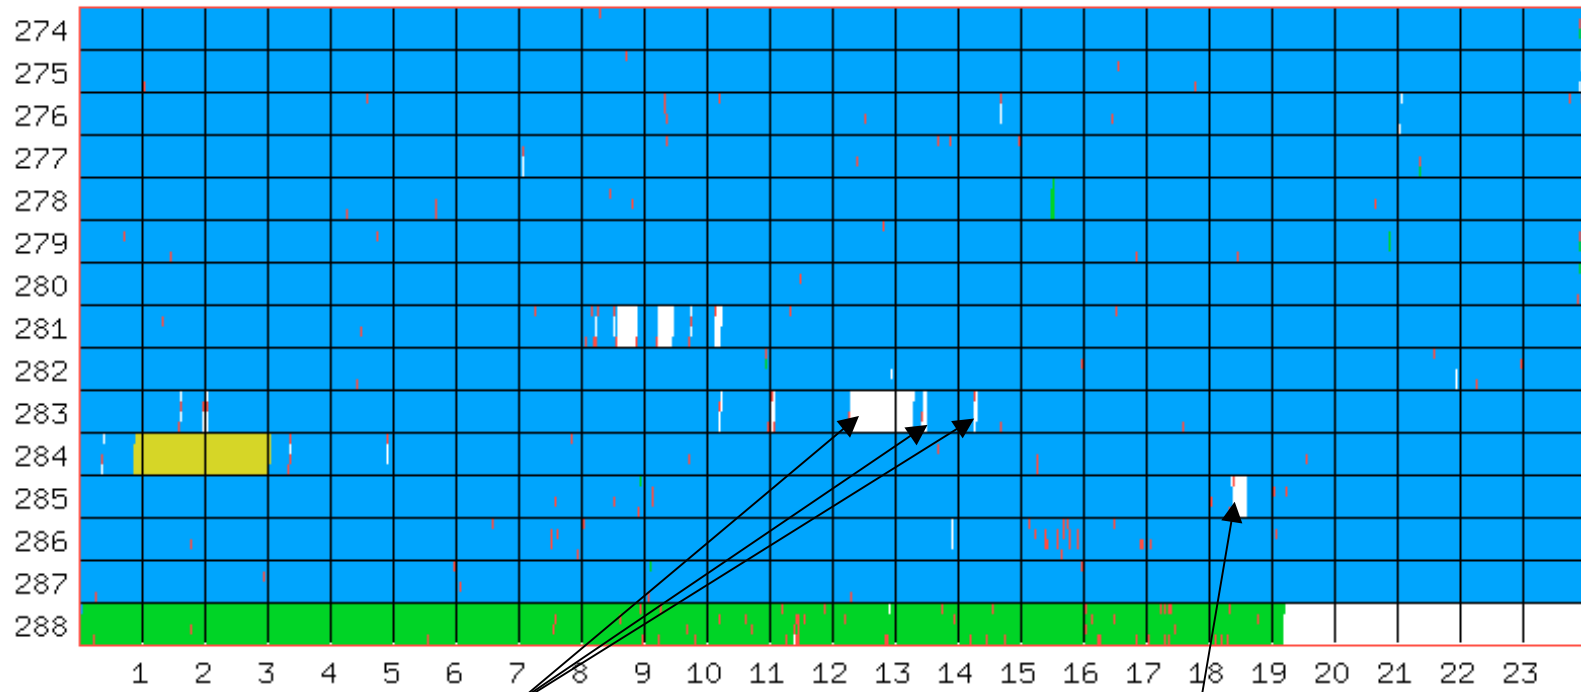

Menu

HISTORY FILE MAP for year 2001

REALTIME

PLAYBACK

RECALLED REALTIME

RECALLED PLAYBACK

64m, 6m & 5m RT 1024bps data lost at DSS54: LNA problem followed by antenna going off-point caused following data outages: 283.12:15-13:19 LNA/antenna offpointing probs. 283.13:24-13:30. Extra 2-way to 1-way. 283.14:13-14:18. Extra 1-way to 2-way. DRs M100197 & M100198 refer.

285.18:22-18:36. 15m RT 1024bps data lost at DSS63 due to bad U/L transfer causing unscheduled 1-way to 2-way transition. DR M100203 refers.