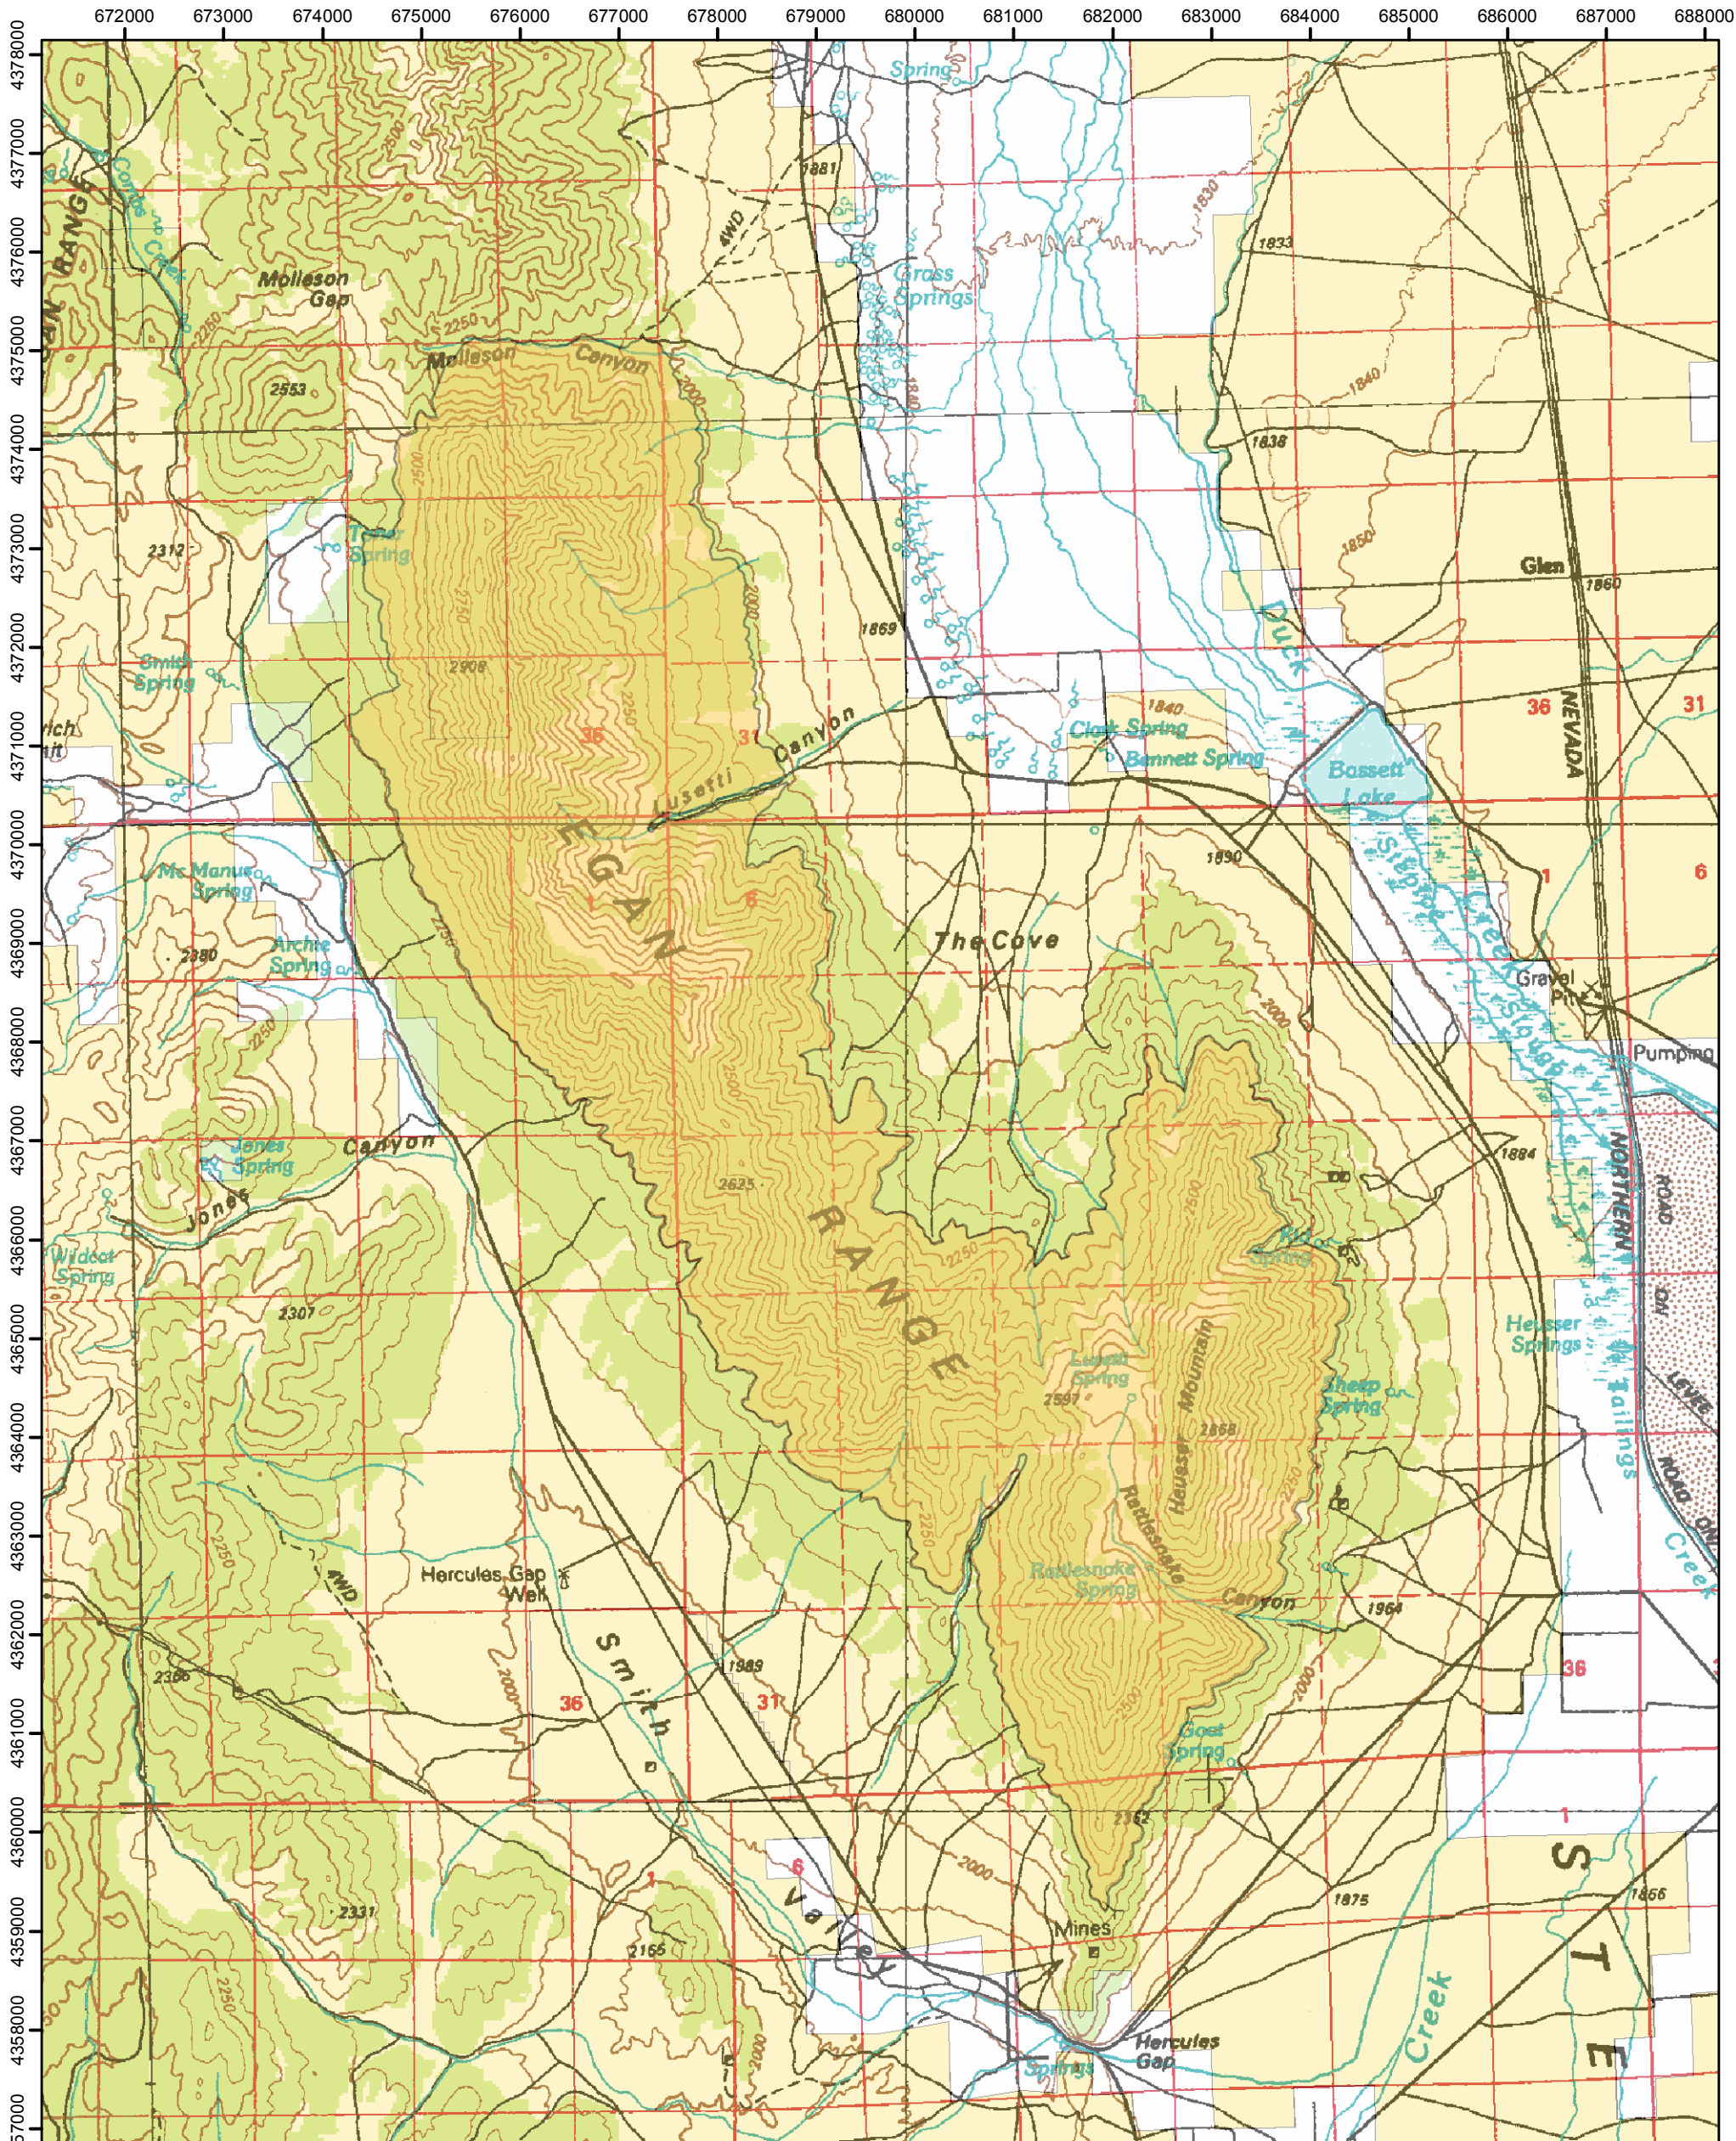

# Bristlecone Wilderness Area

**Legend**  
 Wilderness Area

Ely BLM Field Office  
 For more information call:  
 (775) 289-1800

**1:100,000 Maps:**  
 Ely & Kern Mountains

No Warranty is made by the Bureau of Land Management as to the accuracy, reliability, or completeness of these data for individual use or aggregate use with other data.