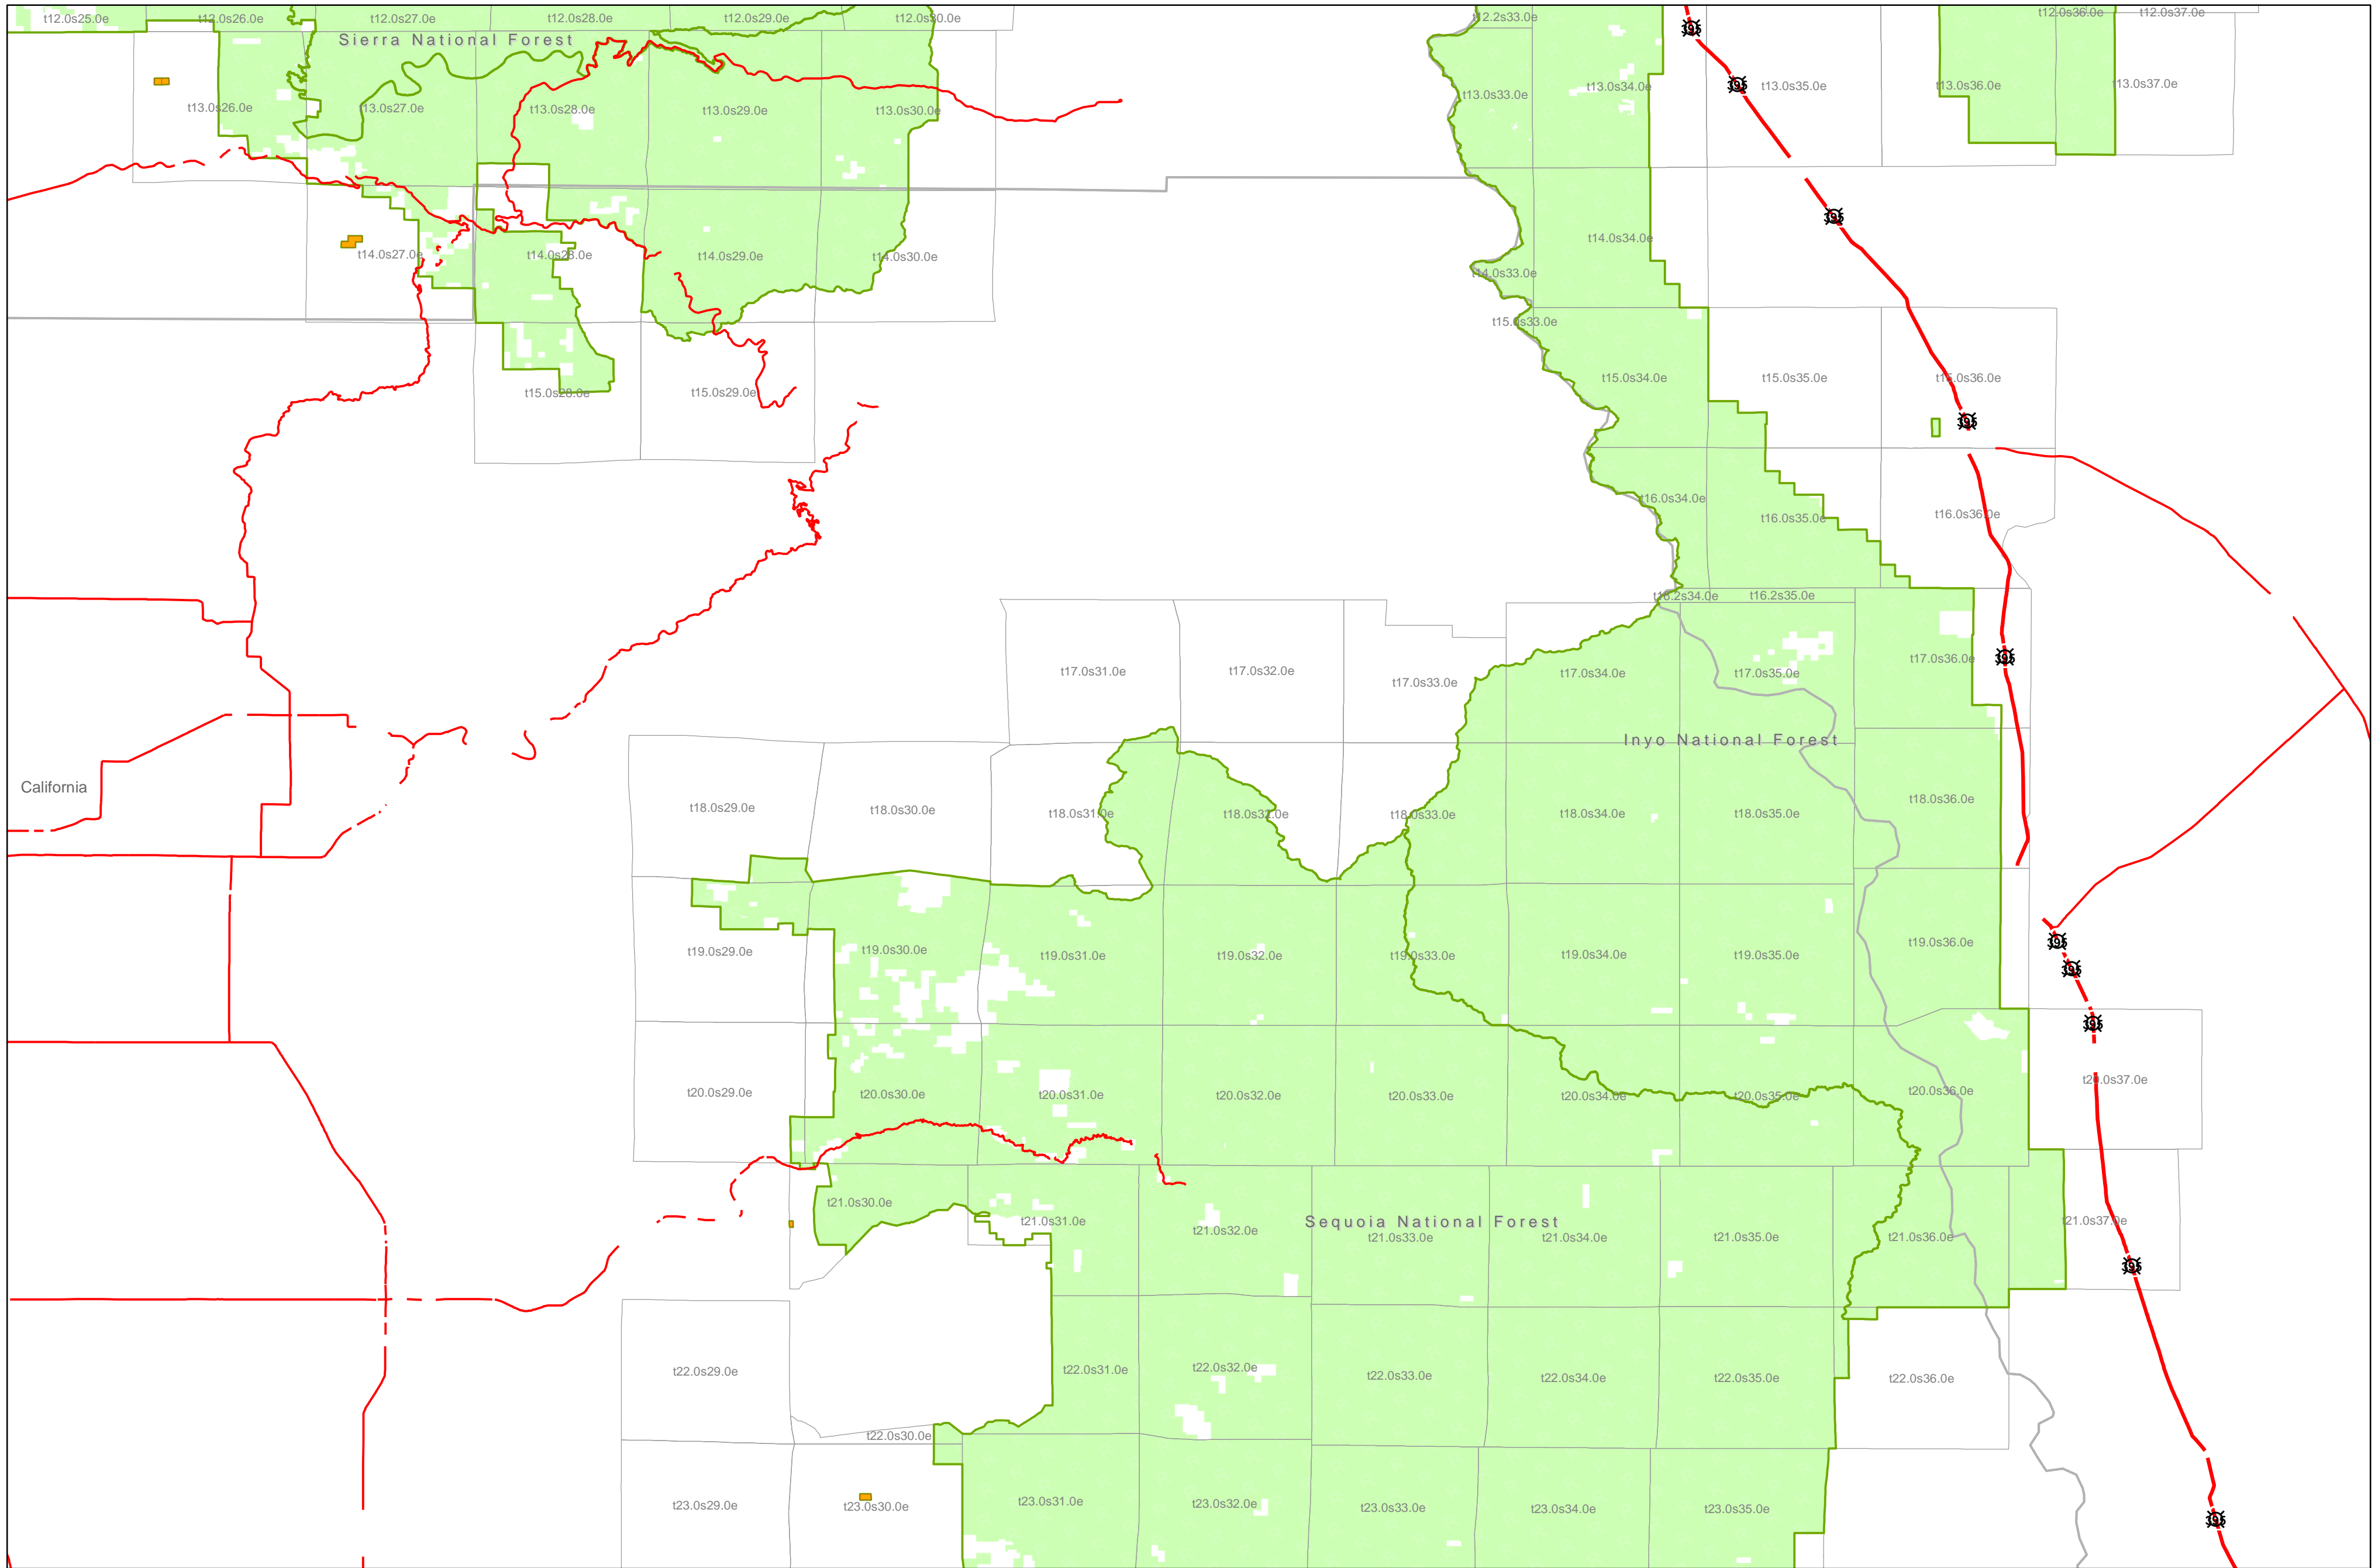

Sequoia National Forest

USFS parcels potentially eligible for sale
State boundary
County boundary
Administrative Forest boundary
PLSS Townships
USFS ownership
Map created February 7th, 2007

1:304,623

Disclaimer: All parcels shown are subject to change without prior notification. The Forest Service does not warrant the current condition of title for parcels shown. Outstanding rights and restrictions may encumber the title to any or all of the subject parcels.