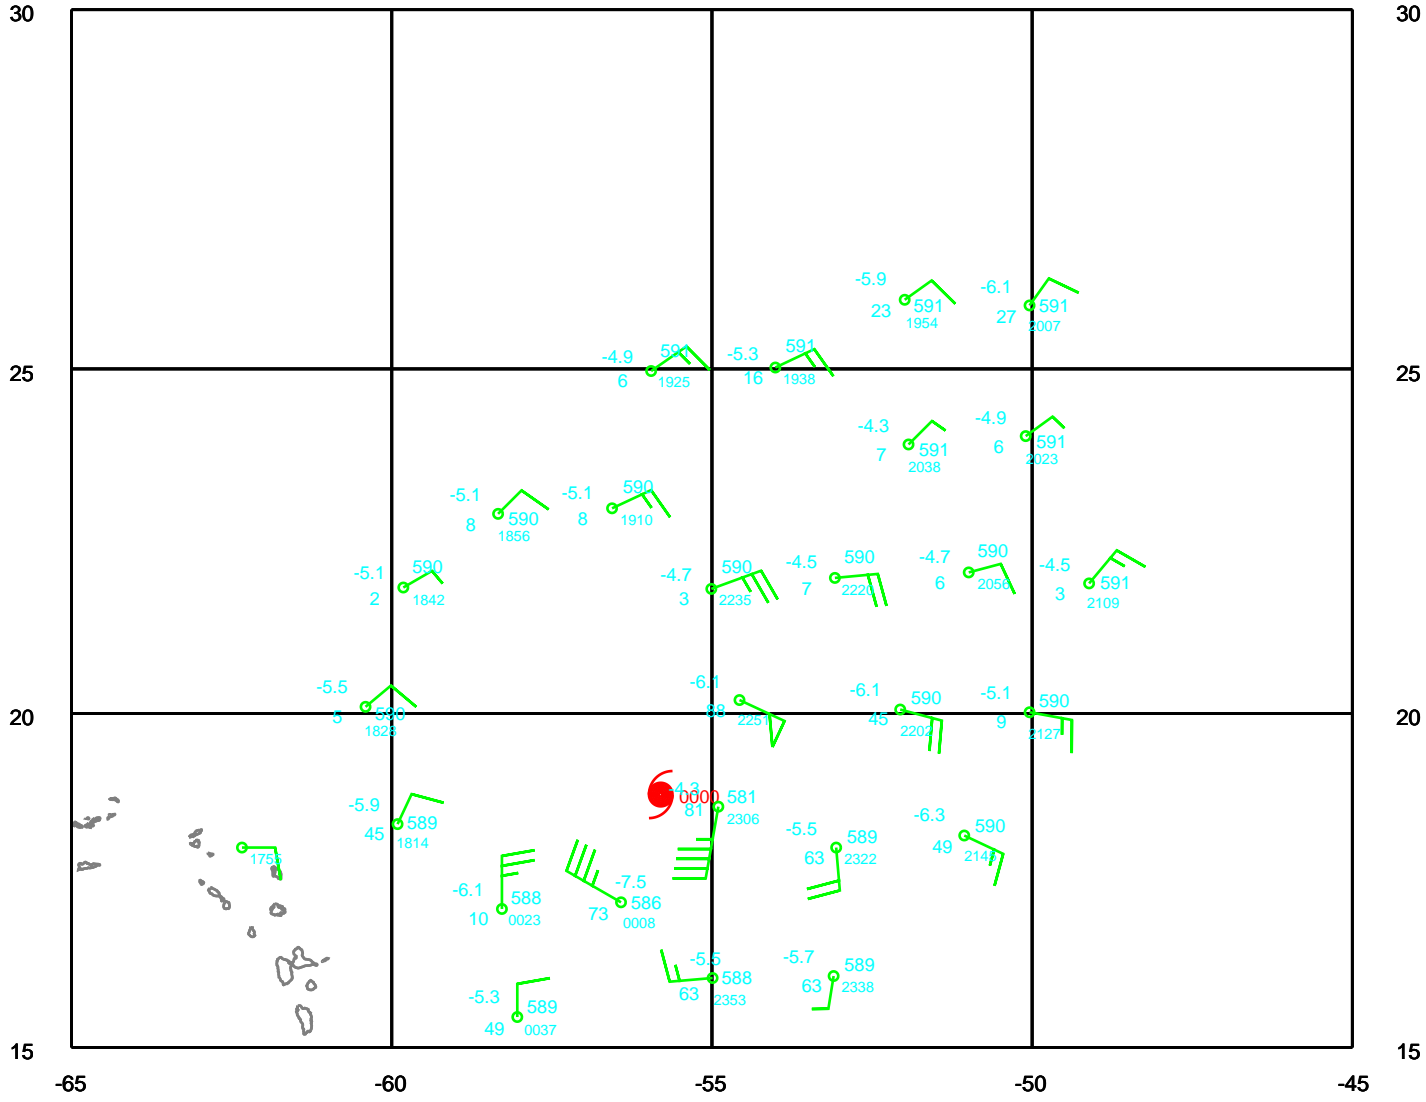

-65 -60 -55 -50 -45

FRANCES

300 mb

Date: 040829
Time: 17-30 UTC

EARTH RELATIVE

FRANCES

400 mb

Date: 040829
Time: 17-30 UTC

EARTH RELATIVE

-65 -60 -55 -50 -45

FRANCES

500 mb

Date: 040829
Time: 17-30 UTC

EARTH RELATIVE

-65 -60 -55 -50 -45

FRANCES

700 mb

Date: 040829
Time: 17-30 UTC

EARTH RELATIVE

-65 -60 -55 -50 -45

FRANCES

850 mb

Date: 040829
Time: 17-30 UTC

EARTH RELATIVE

-65 -60 -55 -50 -45

-65 -60 -55 -50 -45

FRANCES

Surface

Date: 040829
Time: 17-30 UTC

EARTH RELATIVE