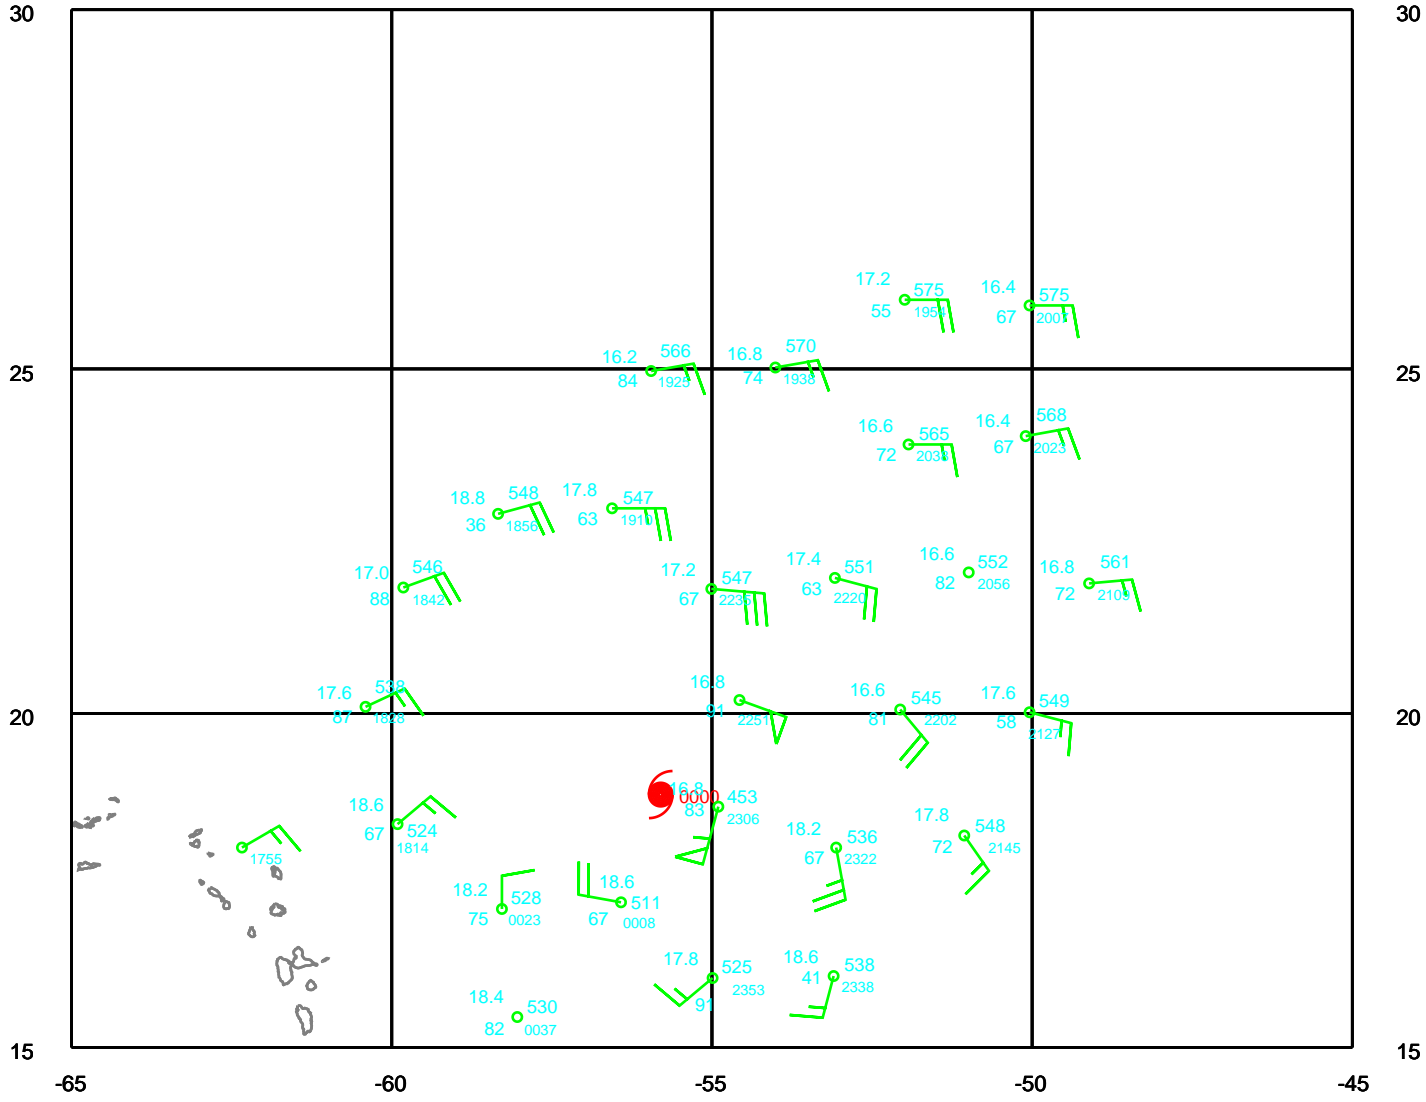

-65 -60 -55 -50 -45

FRANCES

300 mb

Date: 040829
Time: 17-30 UTC

EARTH RELATIVE

FRANCES

400 mb

Date: 040829
Time: 17-30 UTC

EARTH RELATIVE

-65 -60 -55 -50 -45

FRANCES

500 mb

Date: 040829
Time: 17-30 UTC

EARTH RELATIVE

-65 -60 -55 -50 -45

FRANCES

700 mb

Date: 040829
Time: 17-30 UTC

EARTH RELATIVE

-65 -60 -55 -50 -45

FRANCES

850 mb

Date: 040829
Time: 17-30 UTC

EARTH RELATIVE

-65 -60 -55 -50 -45

-65 -60 -55 -50 -45

FRANCES

Surface

Date: 040829
Time: 17-30 UTC

EARTH RELATIVE