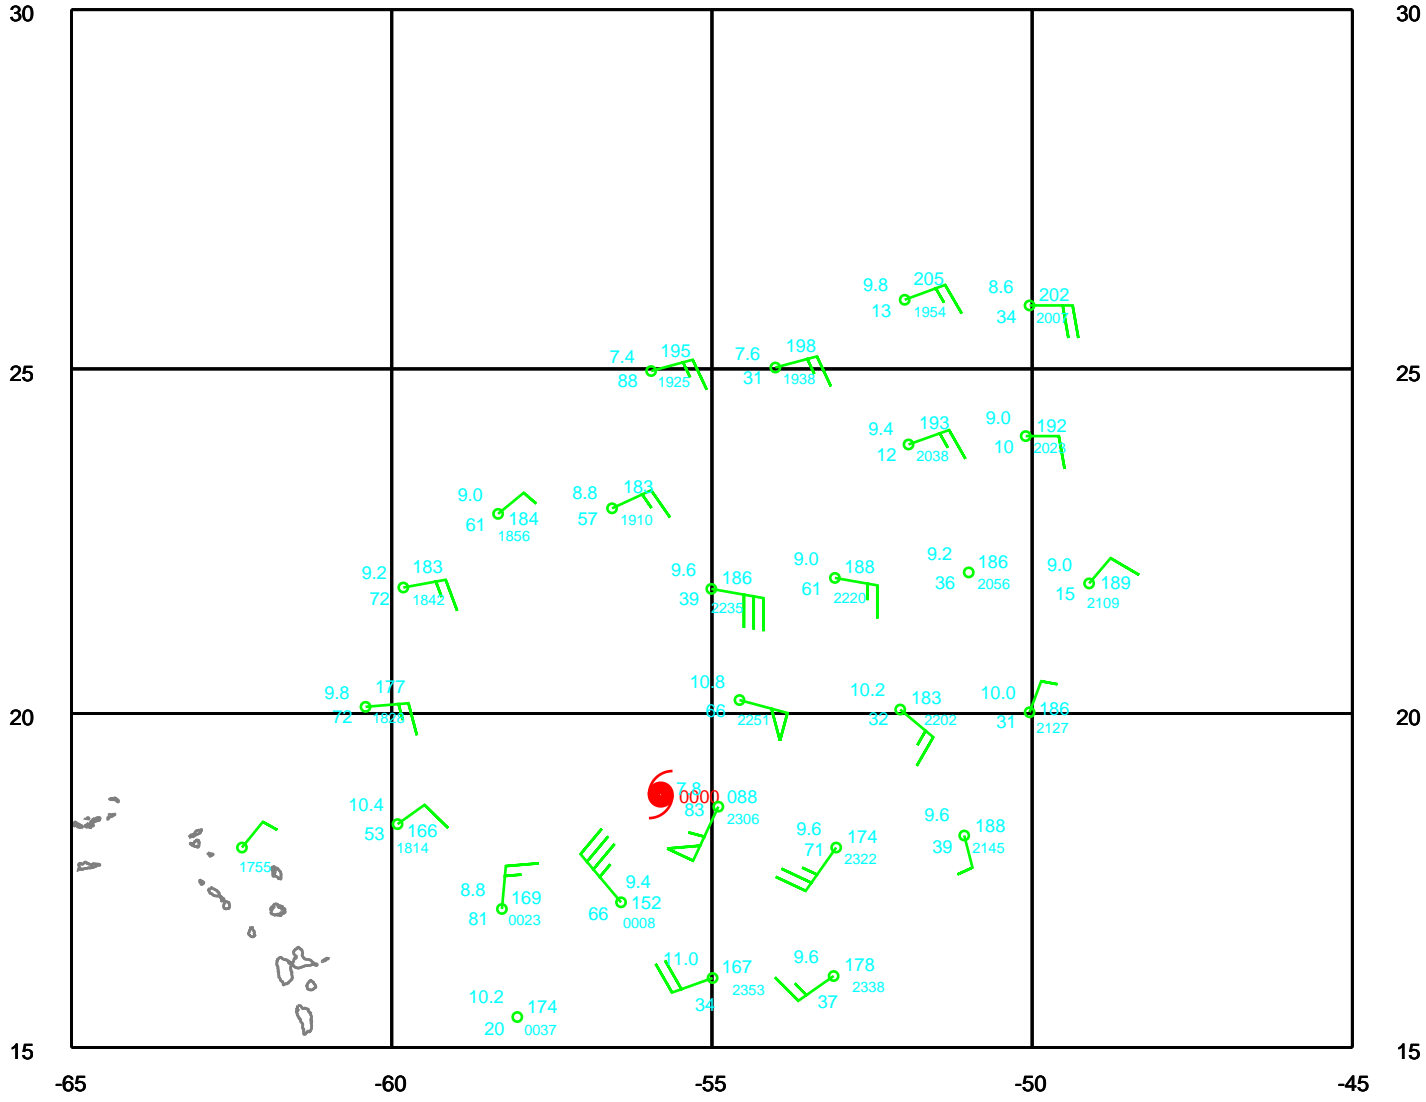

-65 -60 -55 -50 -45

FRANCES

300 mb

Date: 040829
Time: 17-30 UTC

EARTH RELATIVE

FRANCES

400 mb

Date: 040829
Time: 17-30 UTC

EARTH RELATIVE

-65 -60 -55 -50 -45

FRANCES

500 mb

Date: 040829
Time: 17-30 UTC

EARTH RELATIVE

-65 -60 -55 -50 -45

FRANCES

700 mb

Date: 040829
Time: 17-30 UTC

EARTH RELATIVE

-65 -60 -55 -50 -45

FRANCES

850 mb

Date: 040829
Time: 17-30 UTC

EARTH RELATIVE

-65 -60 -55 -50 -45

-65 -60 -55 -50 -45

FRANCES

Surface

Date: 040829
Time: 17-30 UTC

EARTH RELATIVE