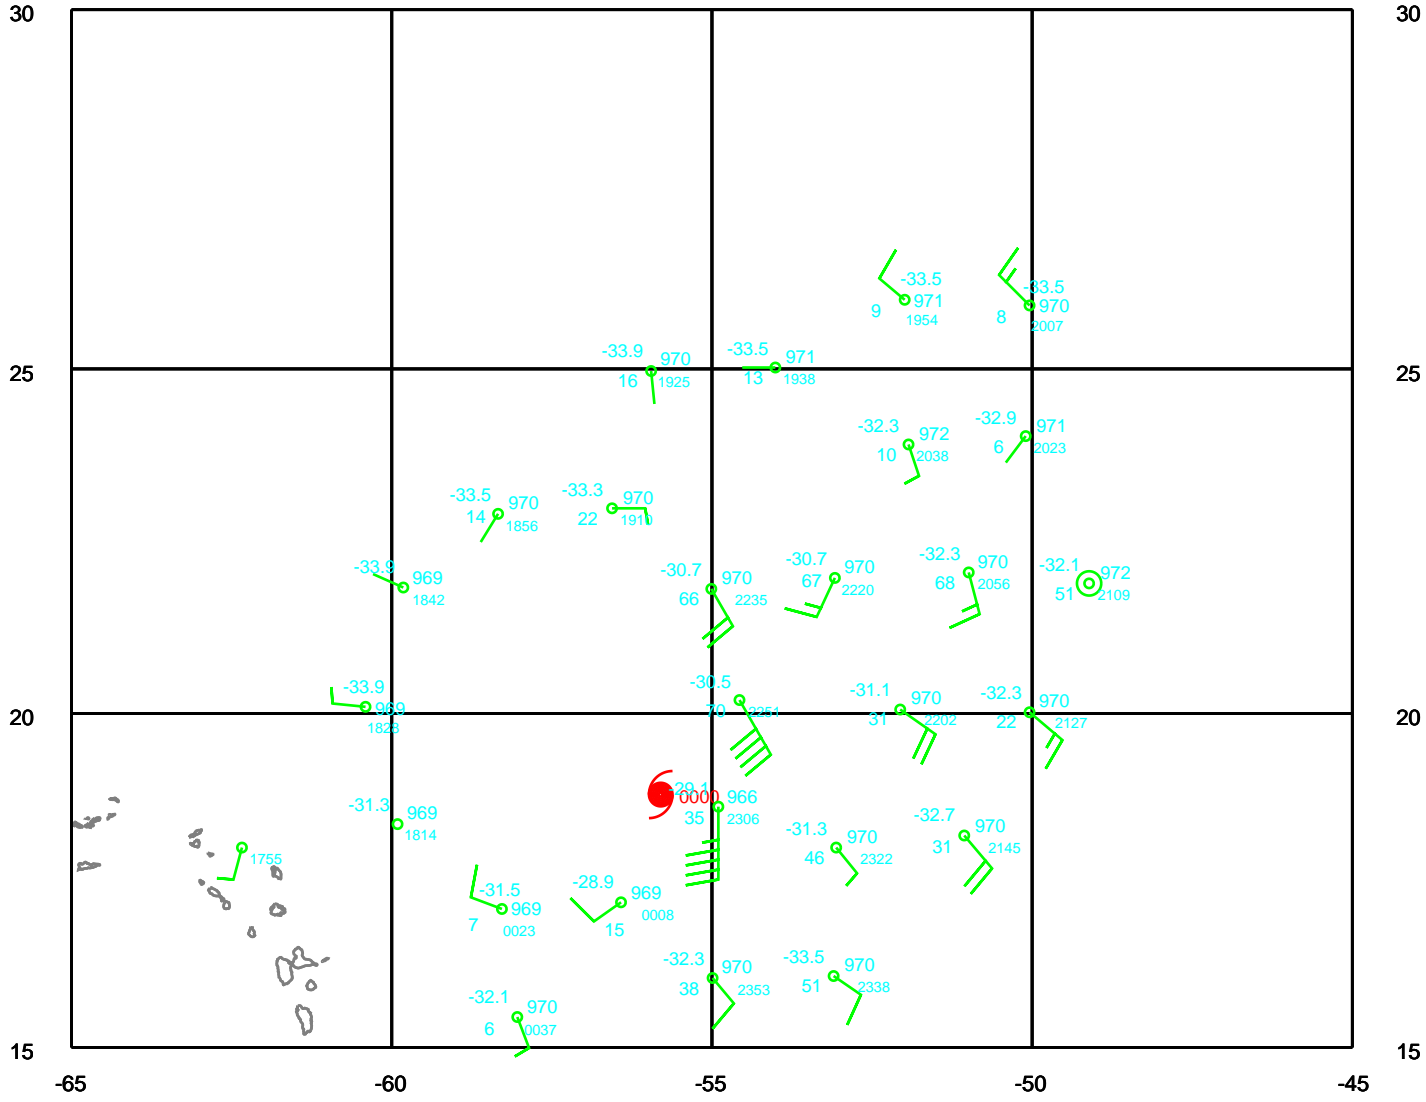

FRANCES

200 mb

Date: 040829
Time: 17-30 UTC

EARTH RELATIVE

FRANCES

250 mb

Date: 040829
Time: 17-30 UTC

EARTH RELATIVE

-65 -60 -55 -50 -45

FRANCES

300 mb

Date: 040829
Time: 17-30 UTC

EARTH RELATIVE

FRANCES

400 mb

Date: 040829
Time: 17-30 UTC

700 mb

Date: 040829
Time: 17-30 UTC

EARTH RELATIVE

-65 -60 -55 -50 -45

FRANCES

850 mb

Date: 040829
Time: 17-30 UTC

EARTH RELATIVE

-65 -60 -55 -50 -45

-65 -60 -55 -50 -45

FRANCES

Surface

Date: 040829
Time: 17-30 UTC

EARTH RELATIVE