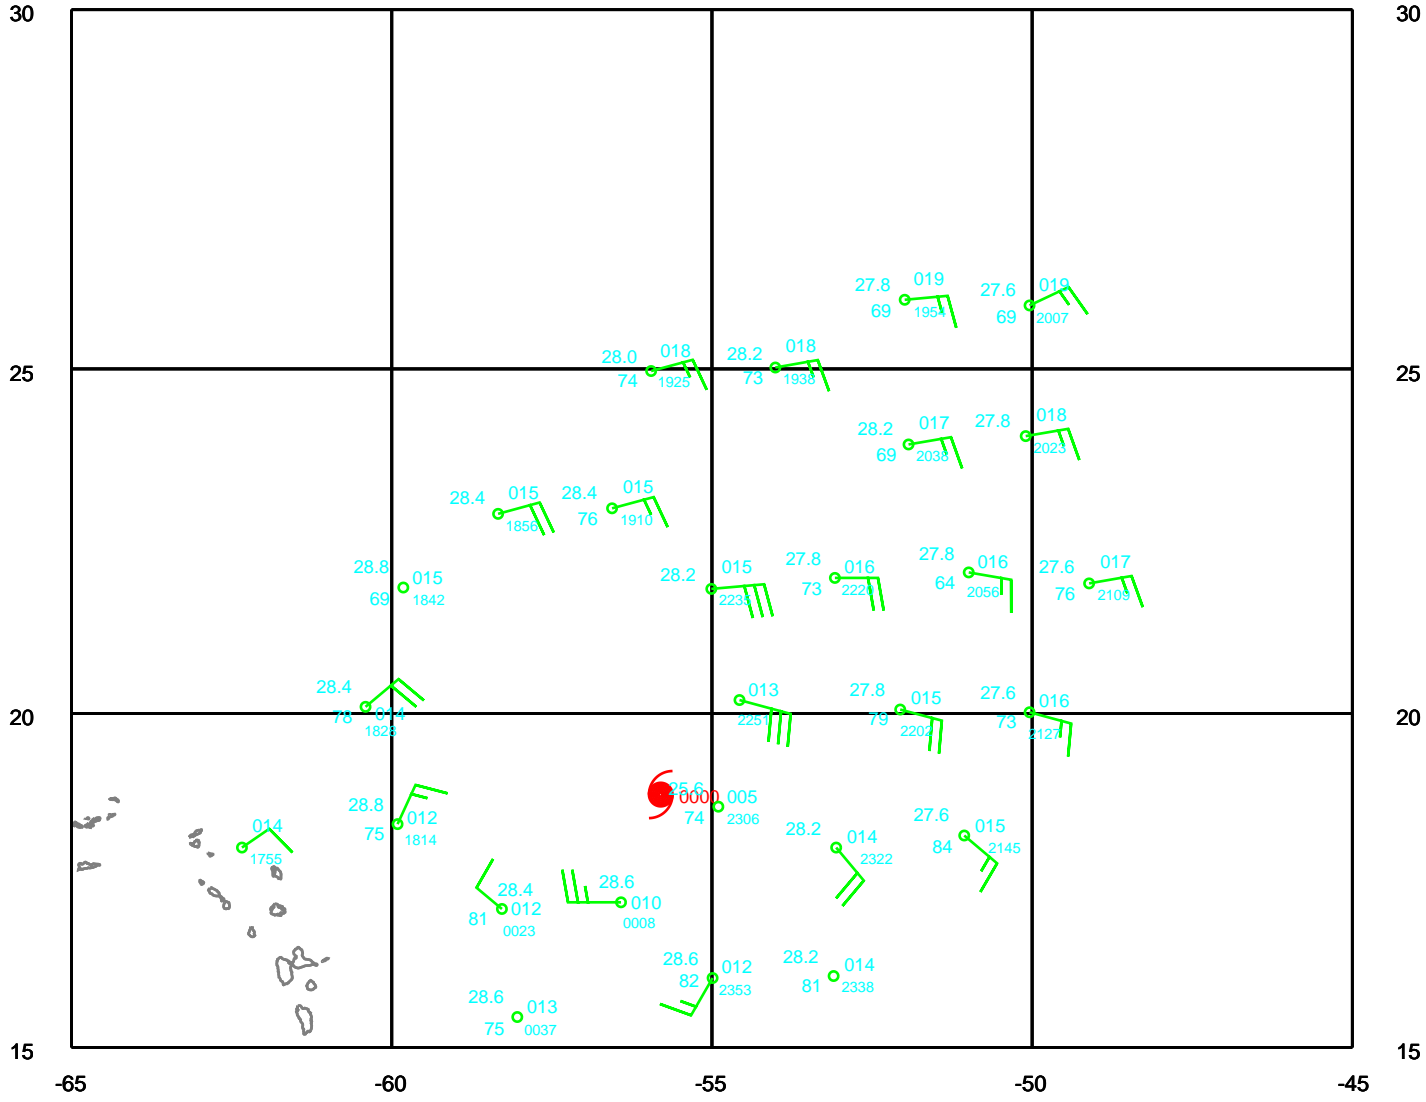

-65 -60 -55 -50 -45

FRANCES

300 mb

Date: 040829
Time: 17-30 UTC

EARTH RELATIVE

FRANCES

400 mb

Date: 040829
Time: 17-30 UTC

EARTH RELATIVE

-65 -60 -55 -50 -45

FRANCES

500 mb

Date: 040829
Time: 17-30 UTC

EARTH RELATIVE

-65 -60 -55 -50 -45

FRANCES

700 mb

Date: 040829
Time: 17-30 UTC

EARTH RELATIVE

-65 -60 -55 -50 -45

FRANCES

850 mb

Date: 040829
Time: 17-30 UTC

EARTH RELATIVE

-65 -60 -55 -50 -45

-65 -60 -55 -50 -45

FRANCES

Surface

Date: 040829
Time: 17-30 UTC

EARTH RELATIVE