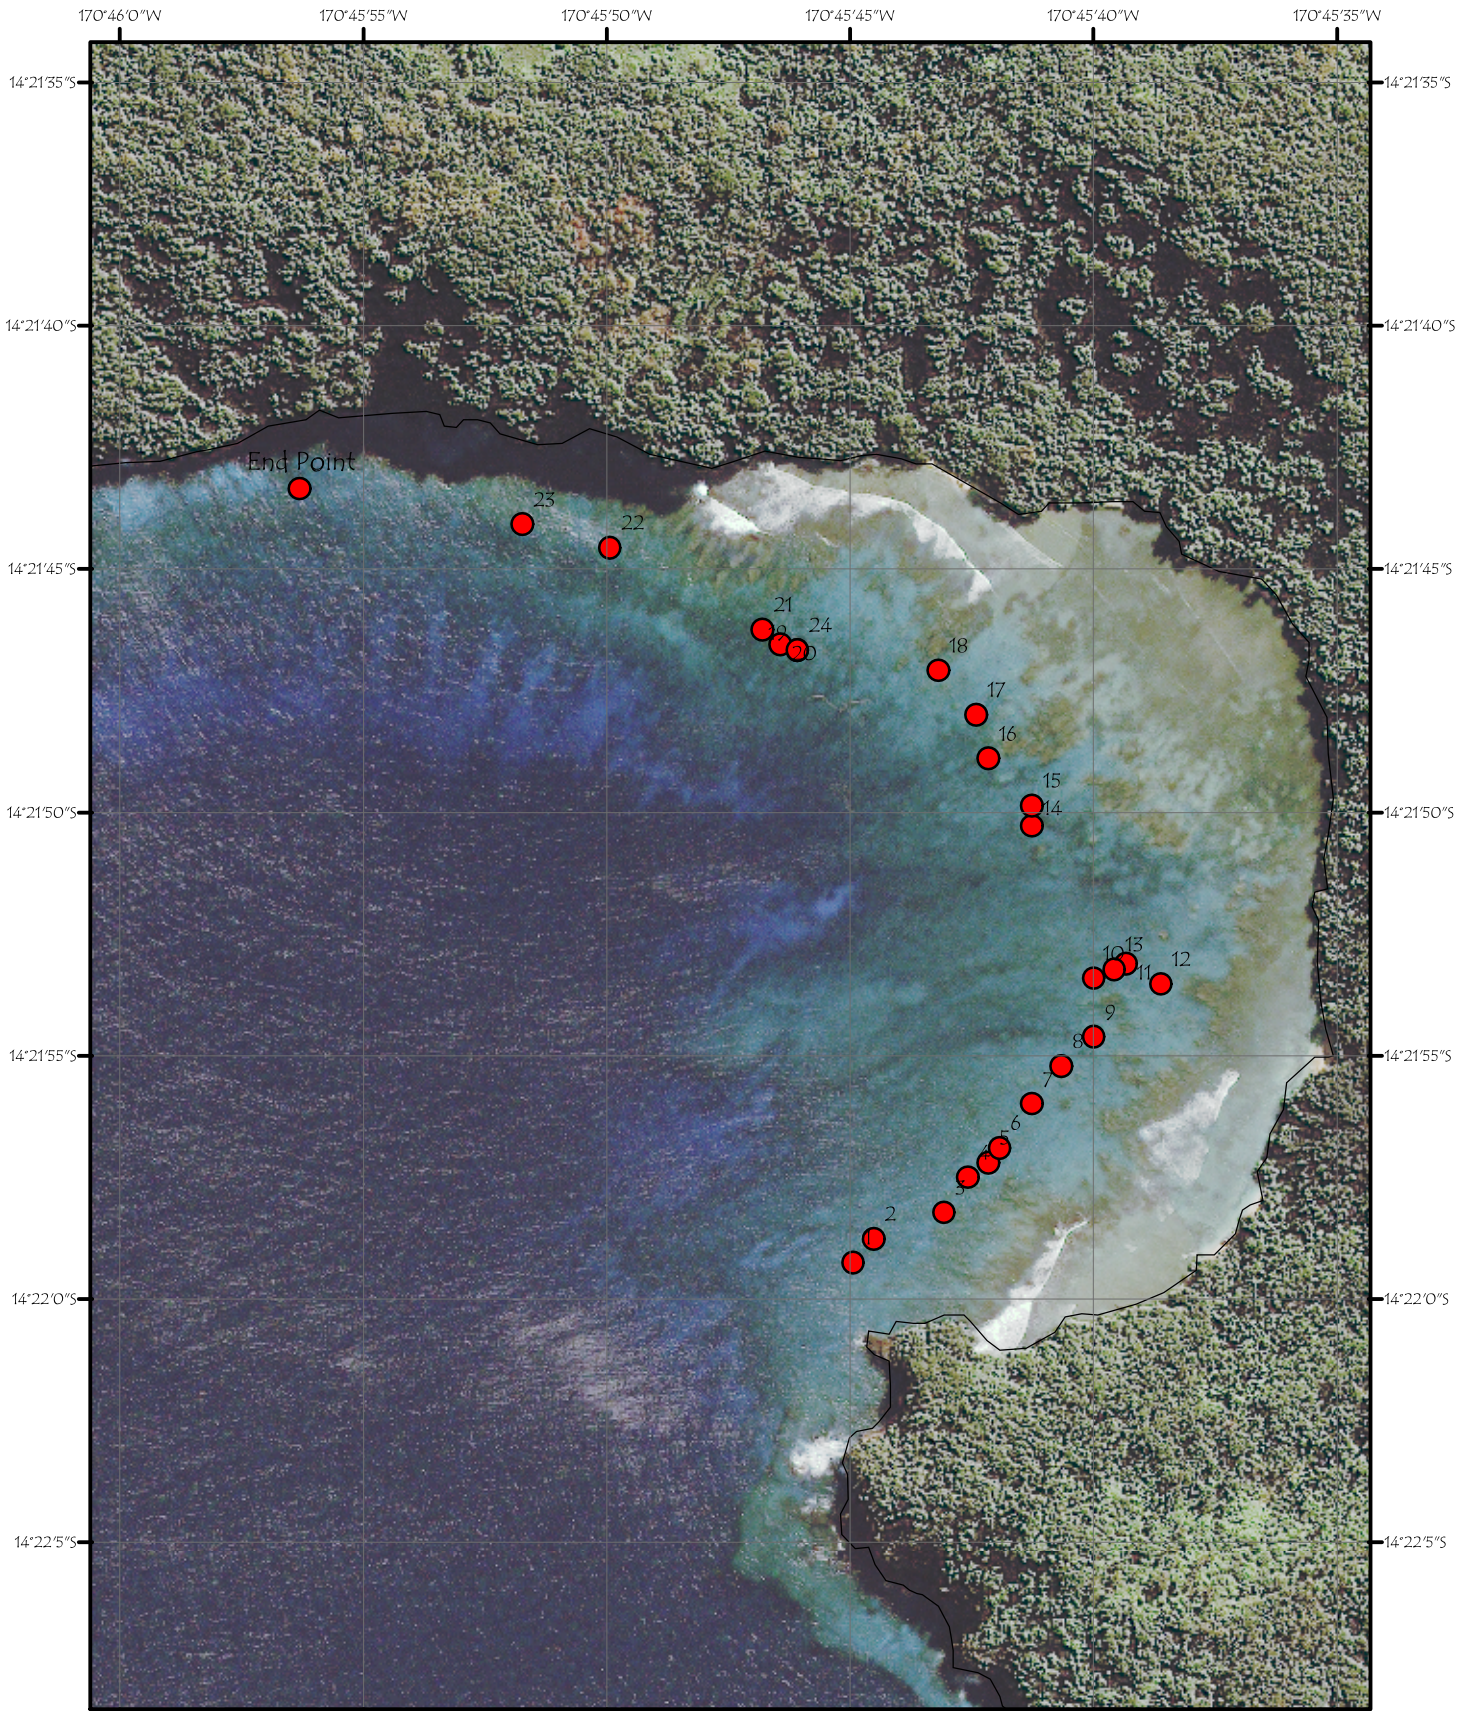

Fagatele Bay

Dynamite Damage Assessment - June 5, 2005

● GPS Points acquired by DMWR

□ Village Boundary