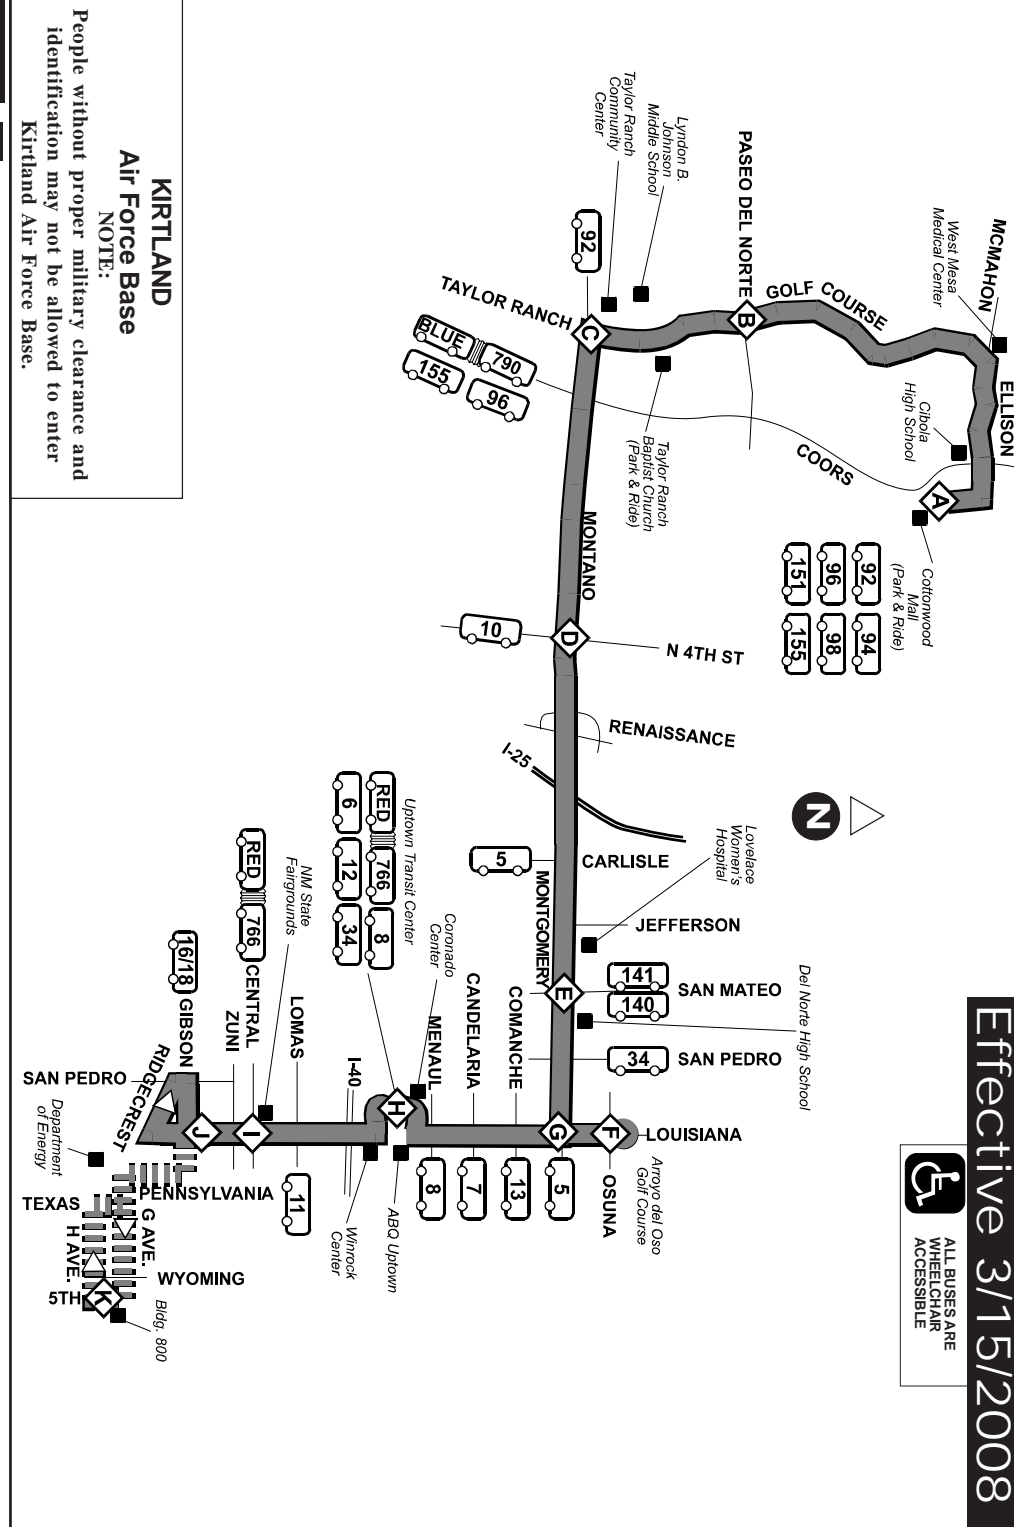

**KIRTLAND
Air Force Base**
NOTE:
People without proper military clearance and
identification may not be allowed to enter
Kirtland Air Force Base.

Effective 3/15/2008