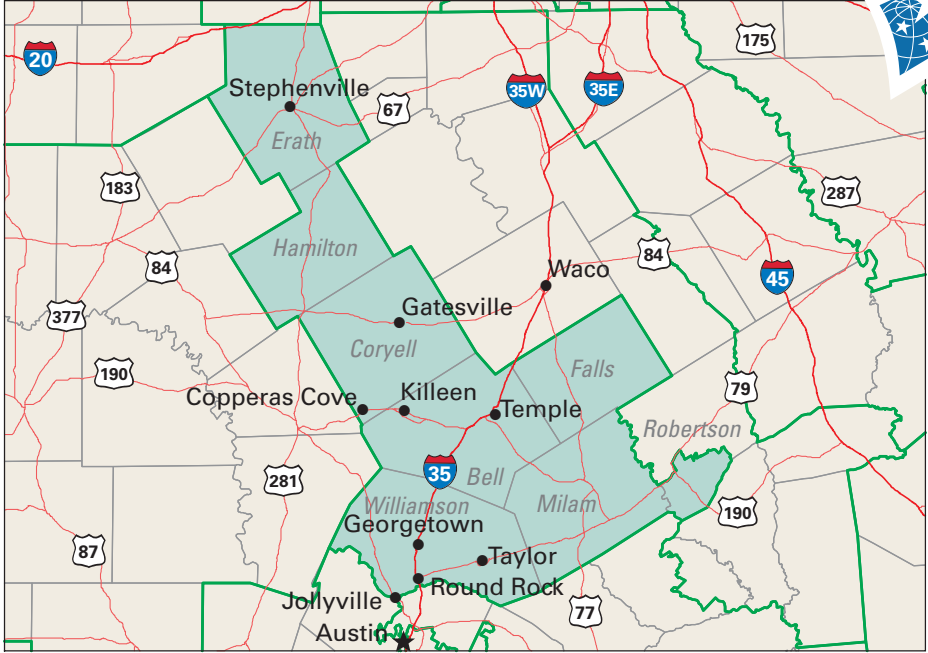

Congressional District 31

31 Congressional District
Bell County

Texas (32 Districts)