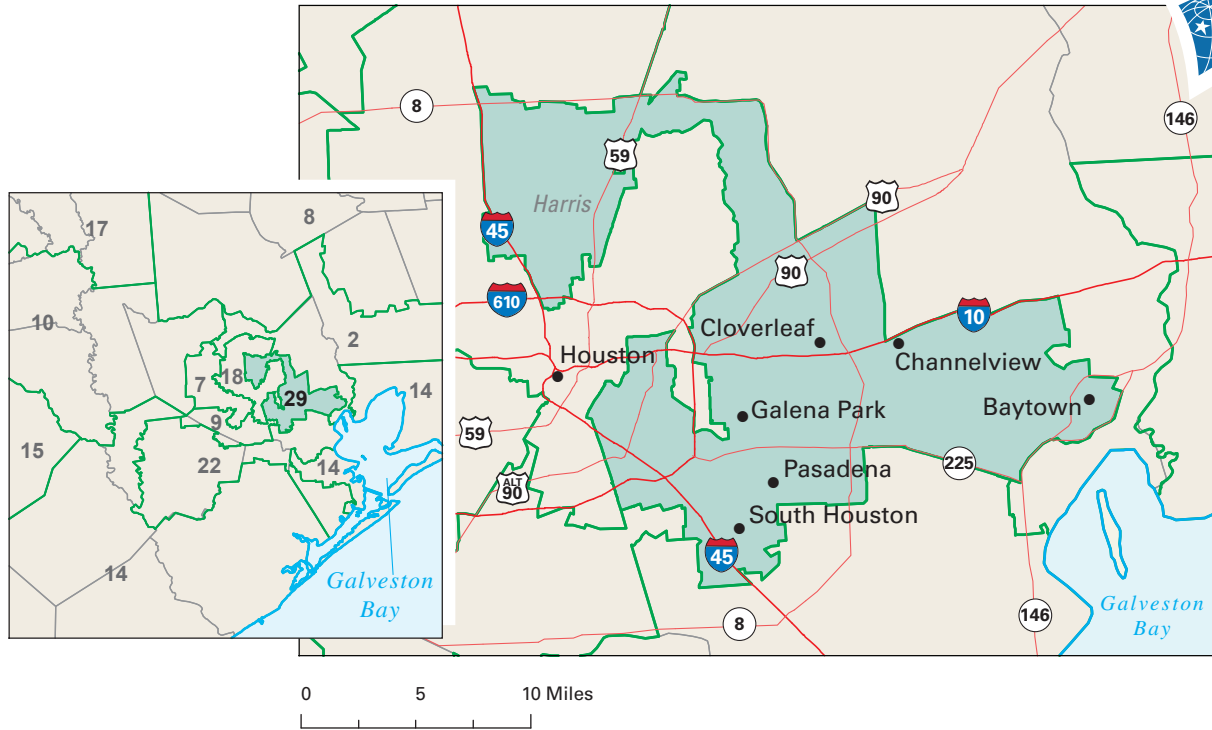

Congressional District 29

29 Congressional District
Harris County

Texas (32 Districts)