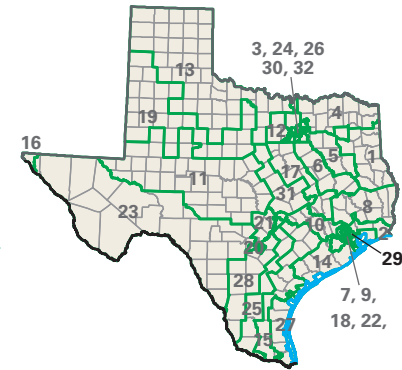

Congressional District 29

29 Congressional District
Harris County

Texas (32 Districts)