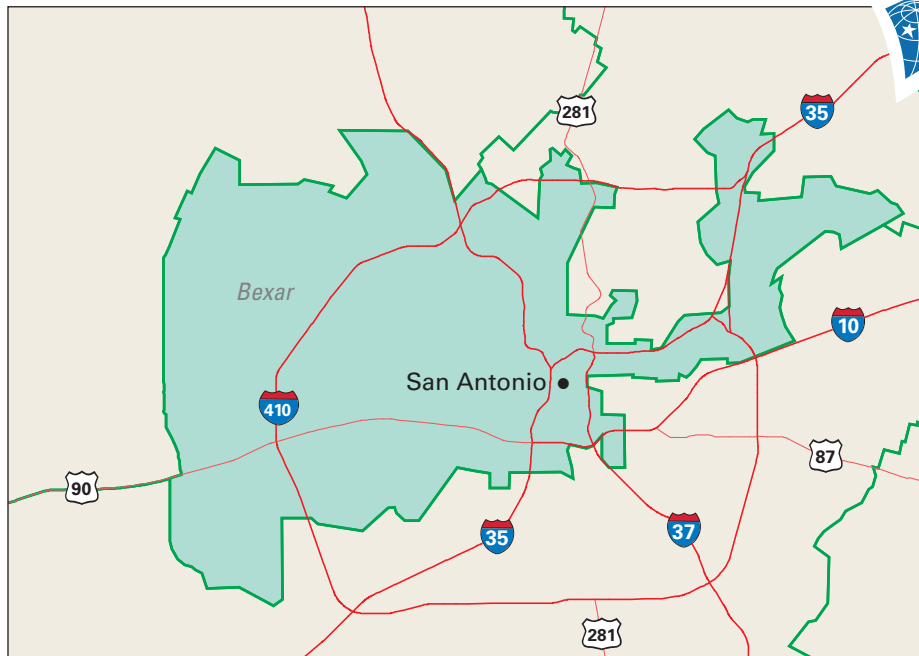

# Congressional District 20

nationalatlas.gov™

**20** Congressional District  
*Bexar* County

Texas (32 Districts)

0 5 10 Miles