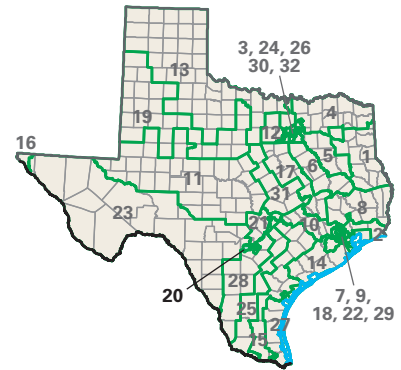

# Congressional District 20

nationalatlas.gov™

**20** Congressional District  
*Bexar* County

Texas (32 Districts)

0 5 10 Miles