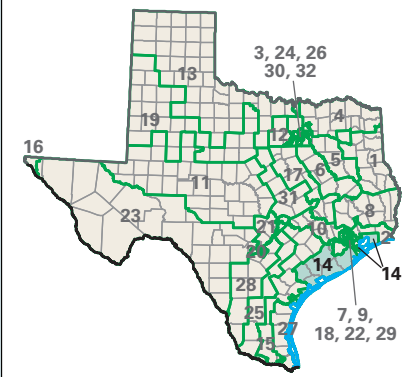

Congressional District 14

14 Congressional District
Wharton County

Texas (32 Districts)