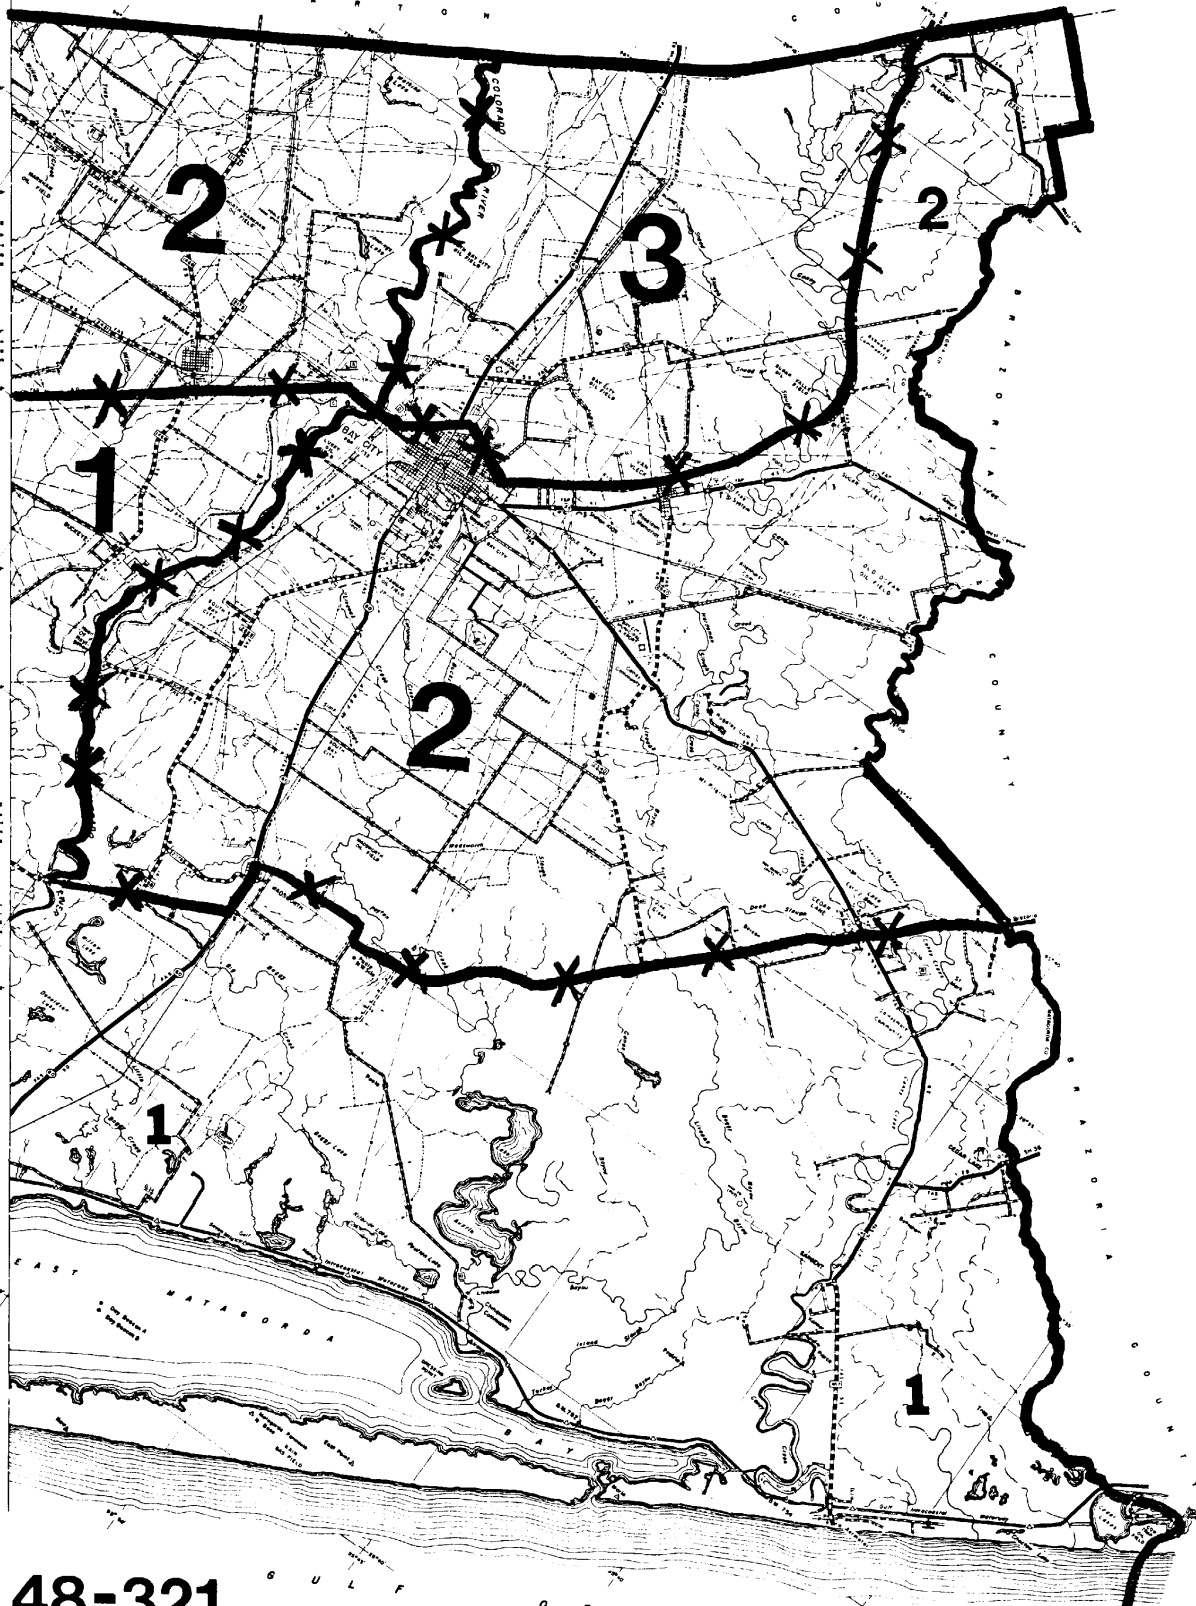

# TRANSITIONAL YIELD LOCATOR DOCUMENT

PAGE 2 OF 3

DATE PREPARED:

SEPTEMBER 30, 1993

**48-321**

**MATAGORDA COUNTY  
TEXAS**

**48-321**  
 MATAGORDA COUNTY  
 TEXAS

**TRANSITIONAL YIELD  
 LOCATOR DOCUMENT**

PAGE 3 OF 3

DATE PREPARED:  
 SEPTEMBER 30, 1993

KEY TO BARE SHEETS

MAP DATE 9 30 1993