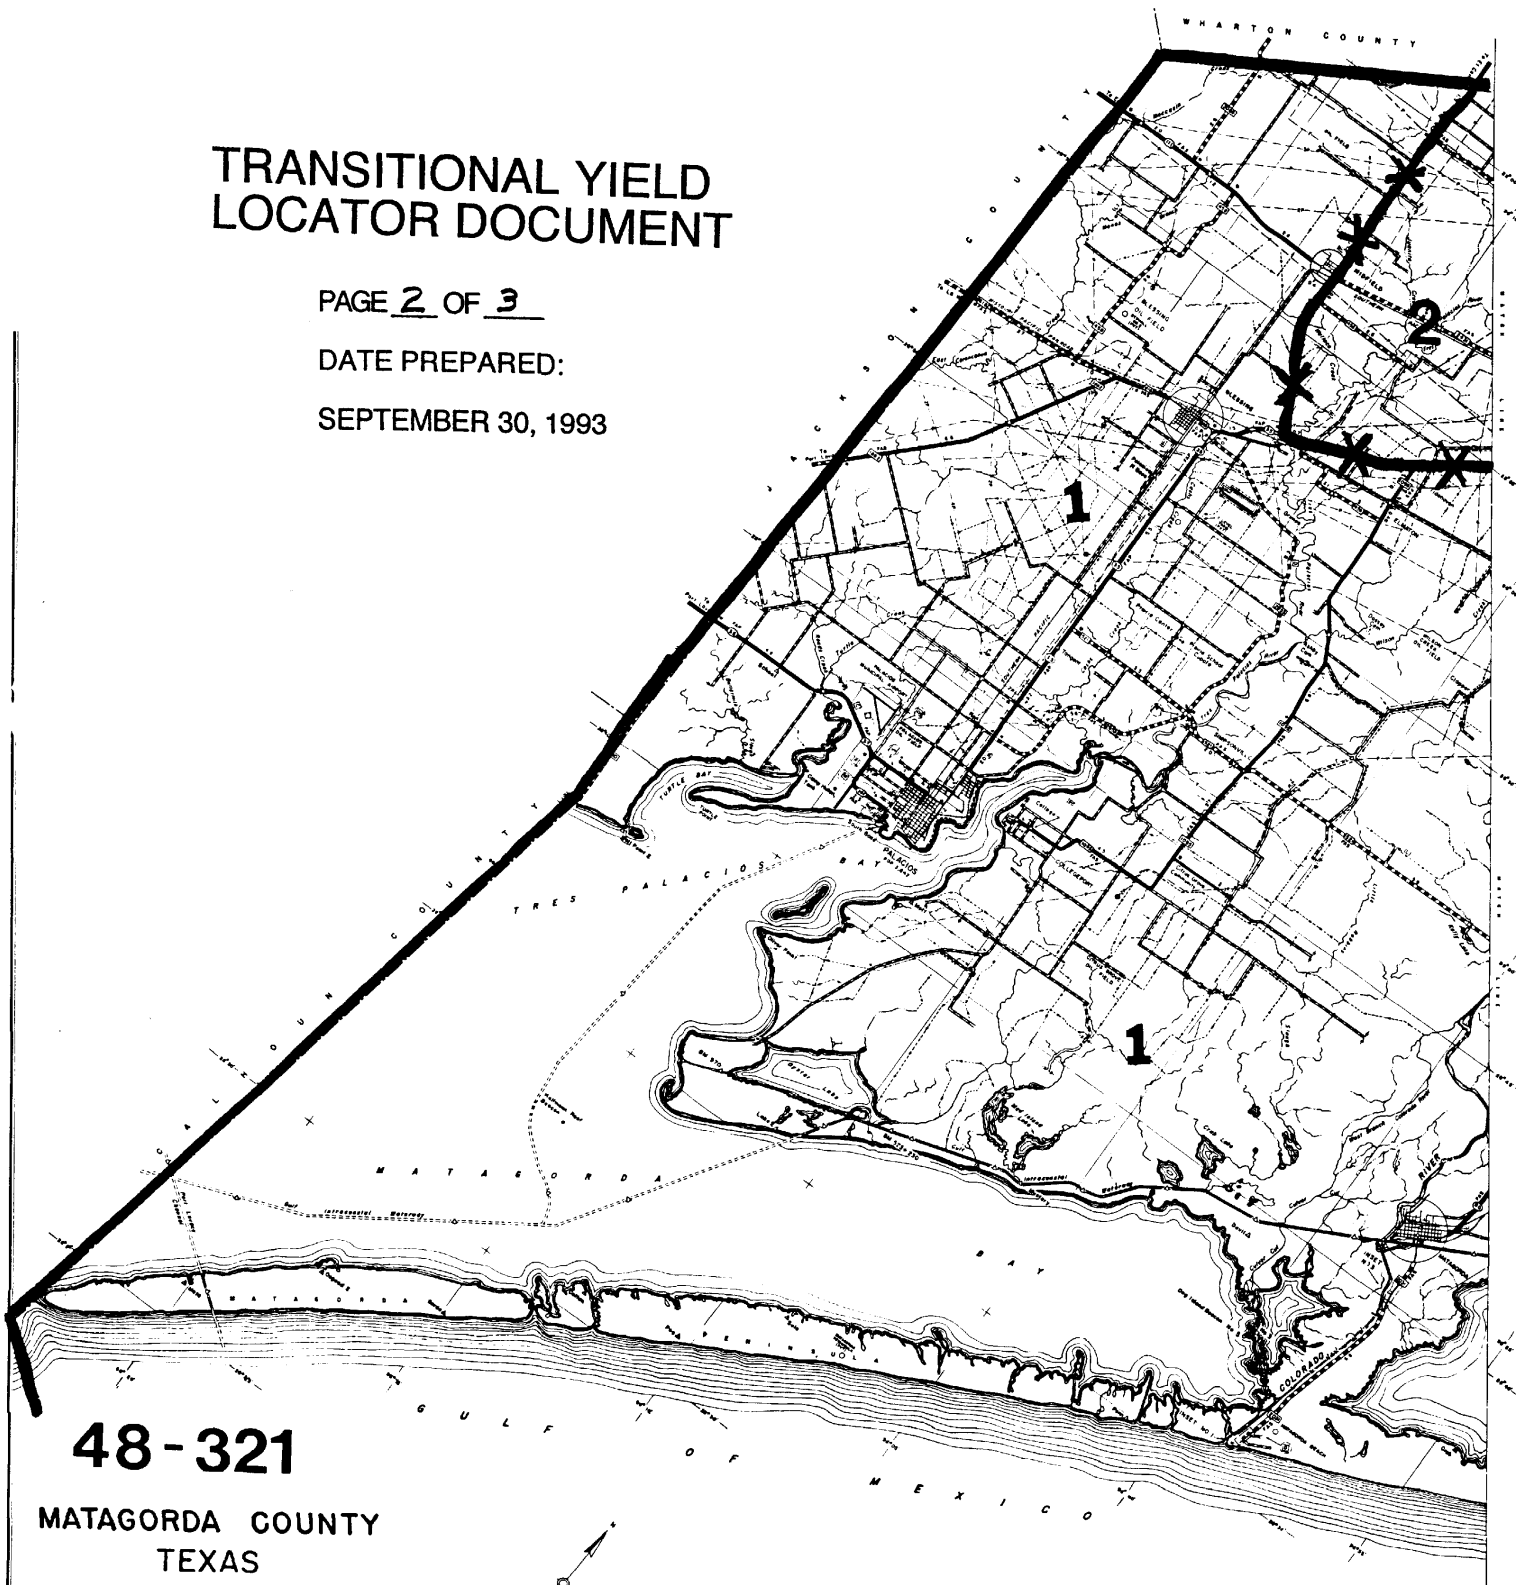

# TRANSITIONAL YIELD LOCATOR DOCUMENT

PAGE 2 OF 3

DATE PREPARED:

SEPTEMBER 30, 1993

**48-321**

**MATAGORDA COUNTY  
TEXAS**

**48-321**  
 MATAGORDA COUNTY  
 TEXAS

**TRANSITIONAL YIELD  
 LOCATOR DOCUMENT**

PAGE 3 OF 3

DATE PREPARED:  
 SEPTEMBER 30, 1993

KEY TO BARE SHEETS

MAP DATE 9 30 1993