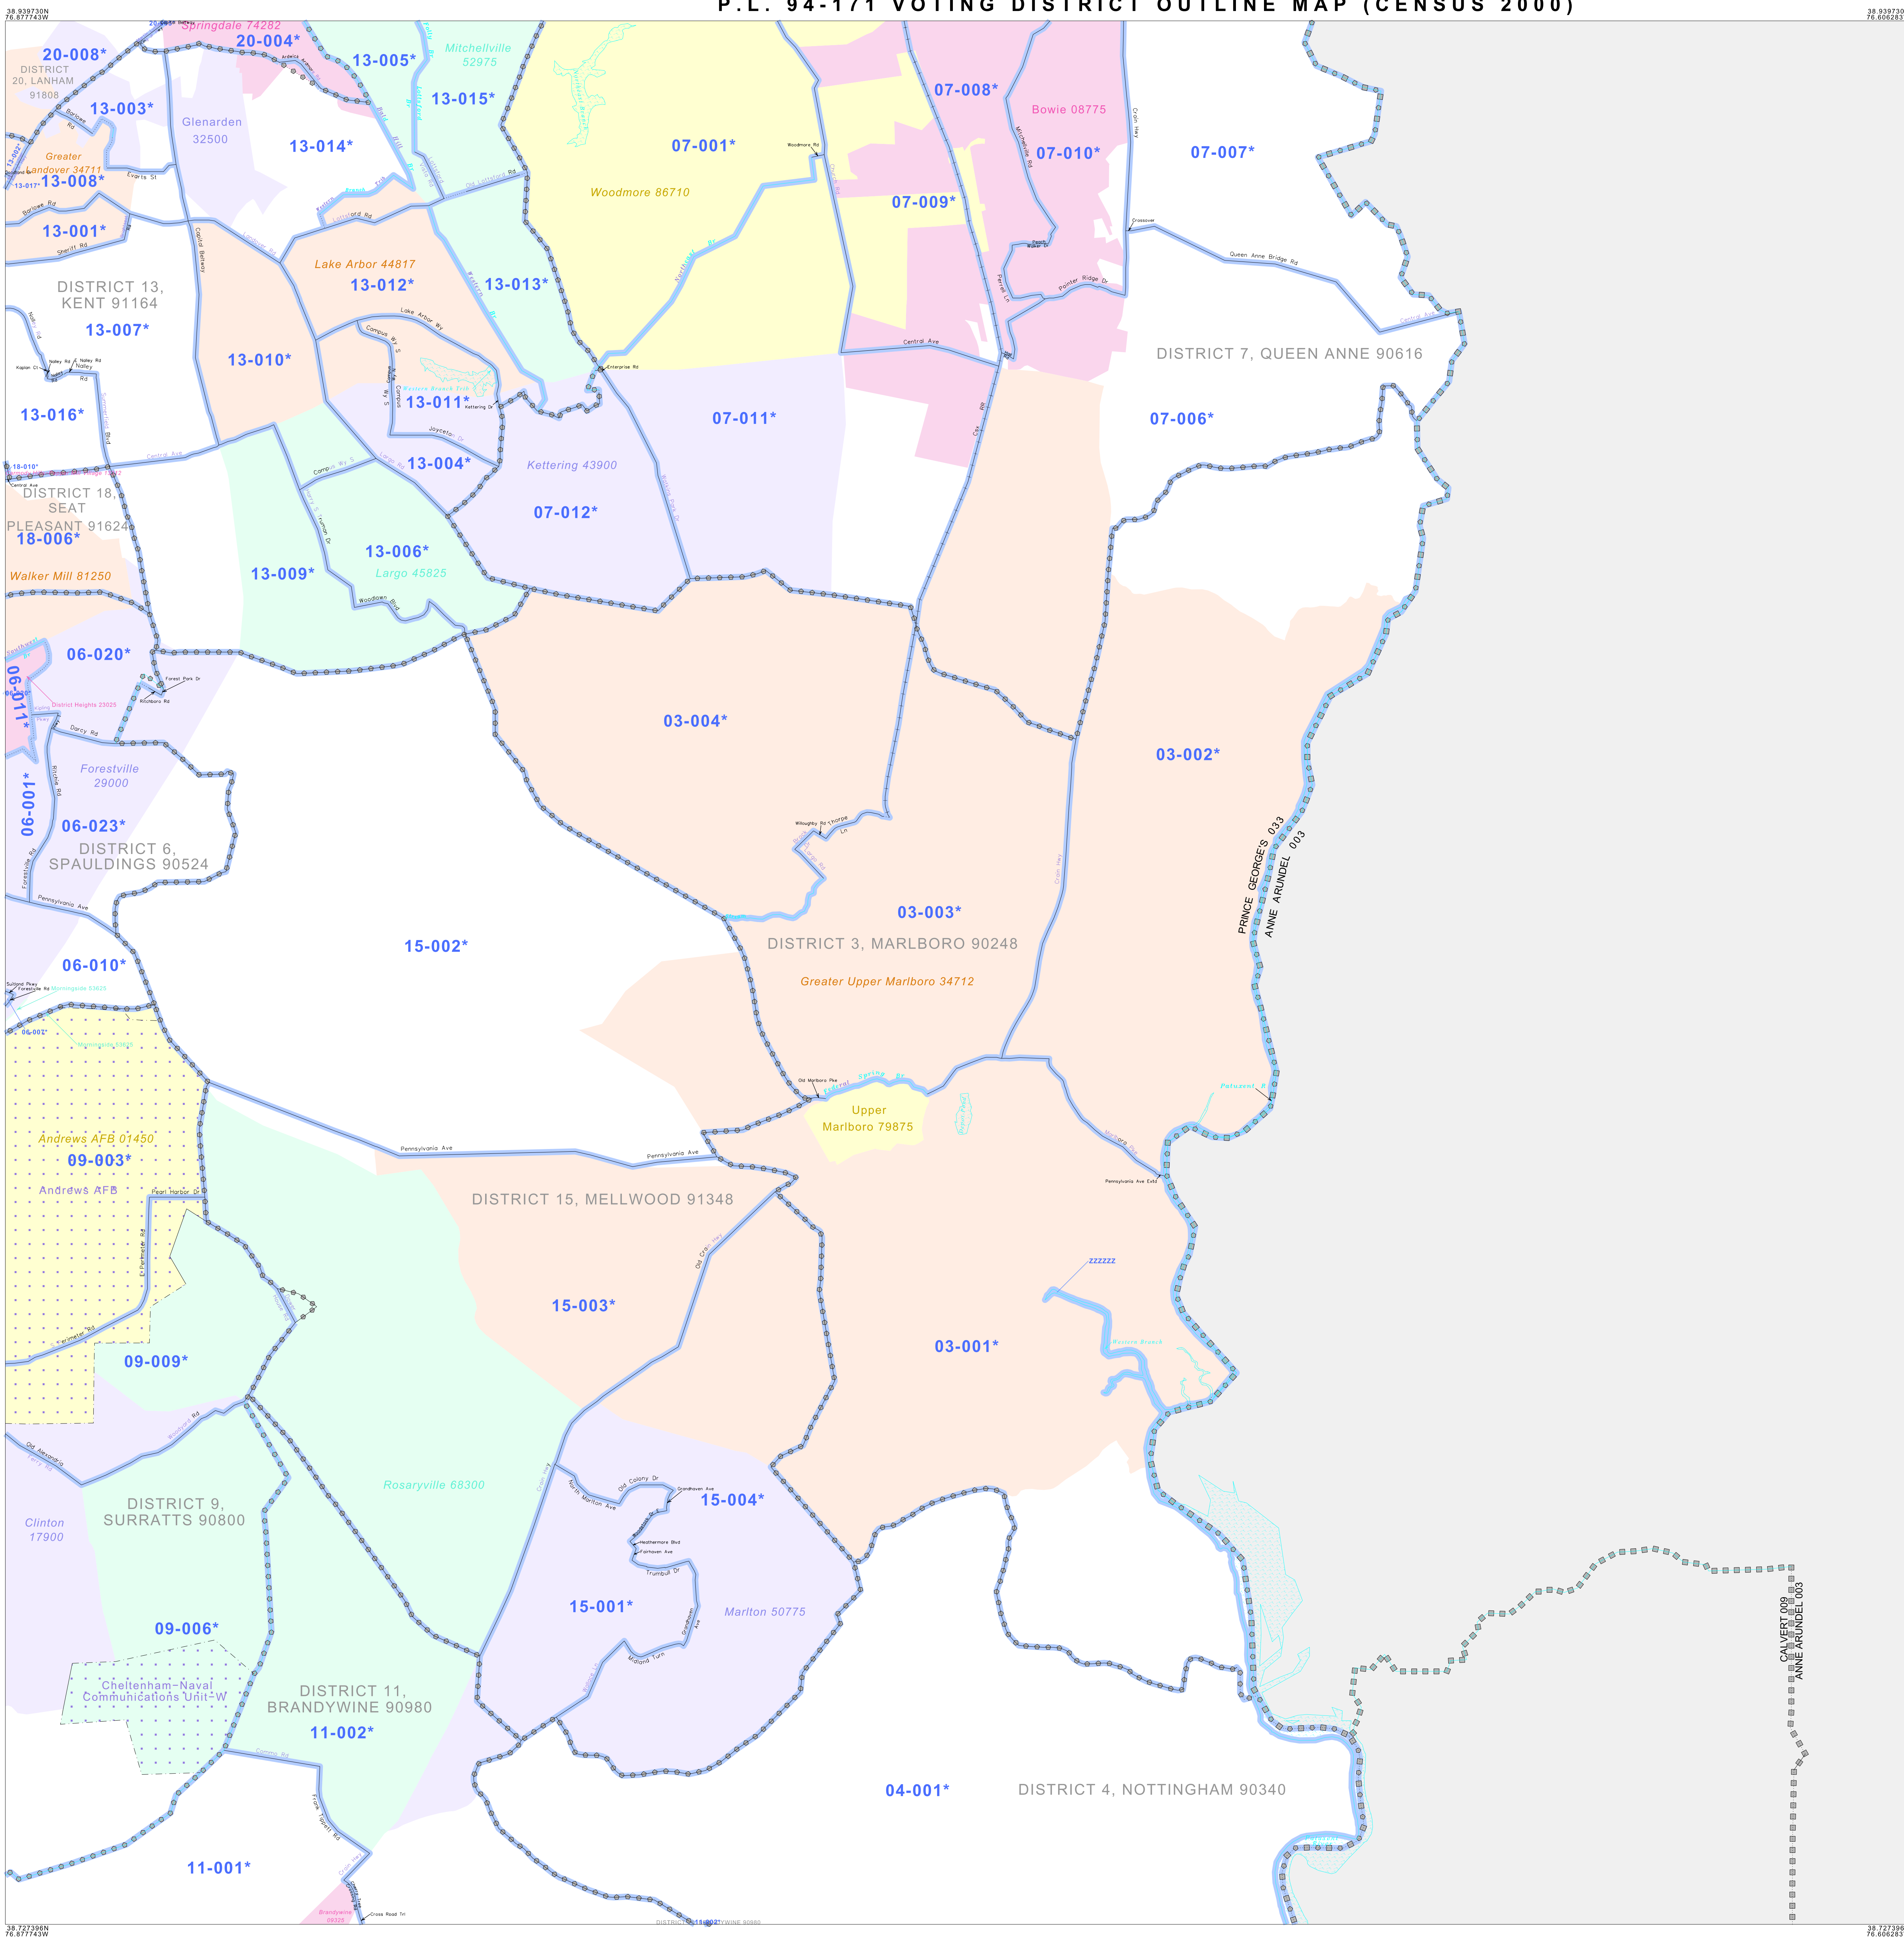

P.L. 94-171 VOTING DISTRICT OUTLINE MAP (CENSUS 2000)

GEOGRAPHIC AREAS LEGEND

SYMBOL	NAME STYLE
*****	INTERNATIONAL
///////	STATE
□□□□□	COUNTY
●●●●●	MINOR CIVIL DIV.¹
Yellow box	Incorporated Place¹
Pink box	Census Designated Place²
Blue dashed line	Voting District

Abbreviation Reference: AIR - American Indian Reservation; SDAISA - State Designated American Indian Statistical Area

Inset Out Area

38 727390N 76 871243W

38 727390N 76 806283W

Sheet Location within County

Key to Adjacent Sheets

1	2
3	4
5	6

The plotted map scale is 1:32000