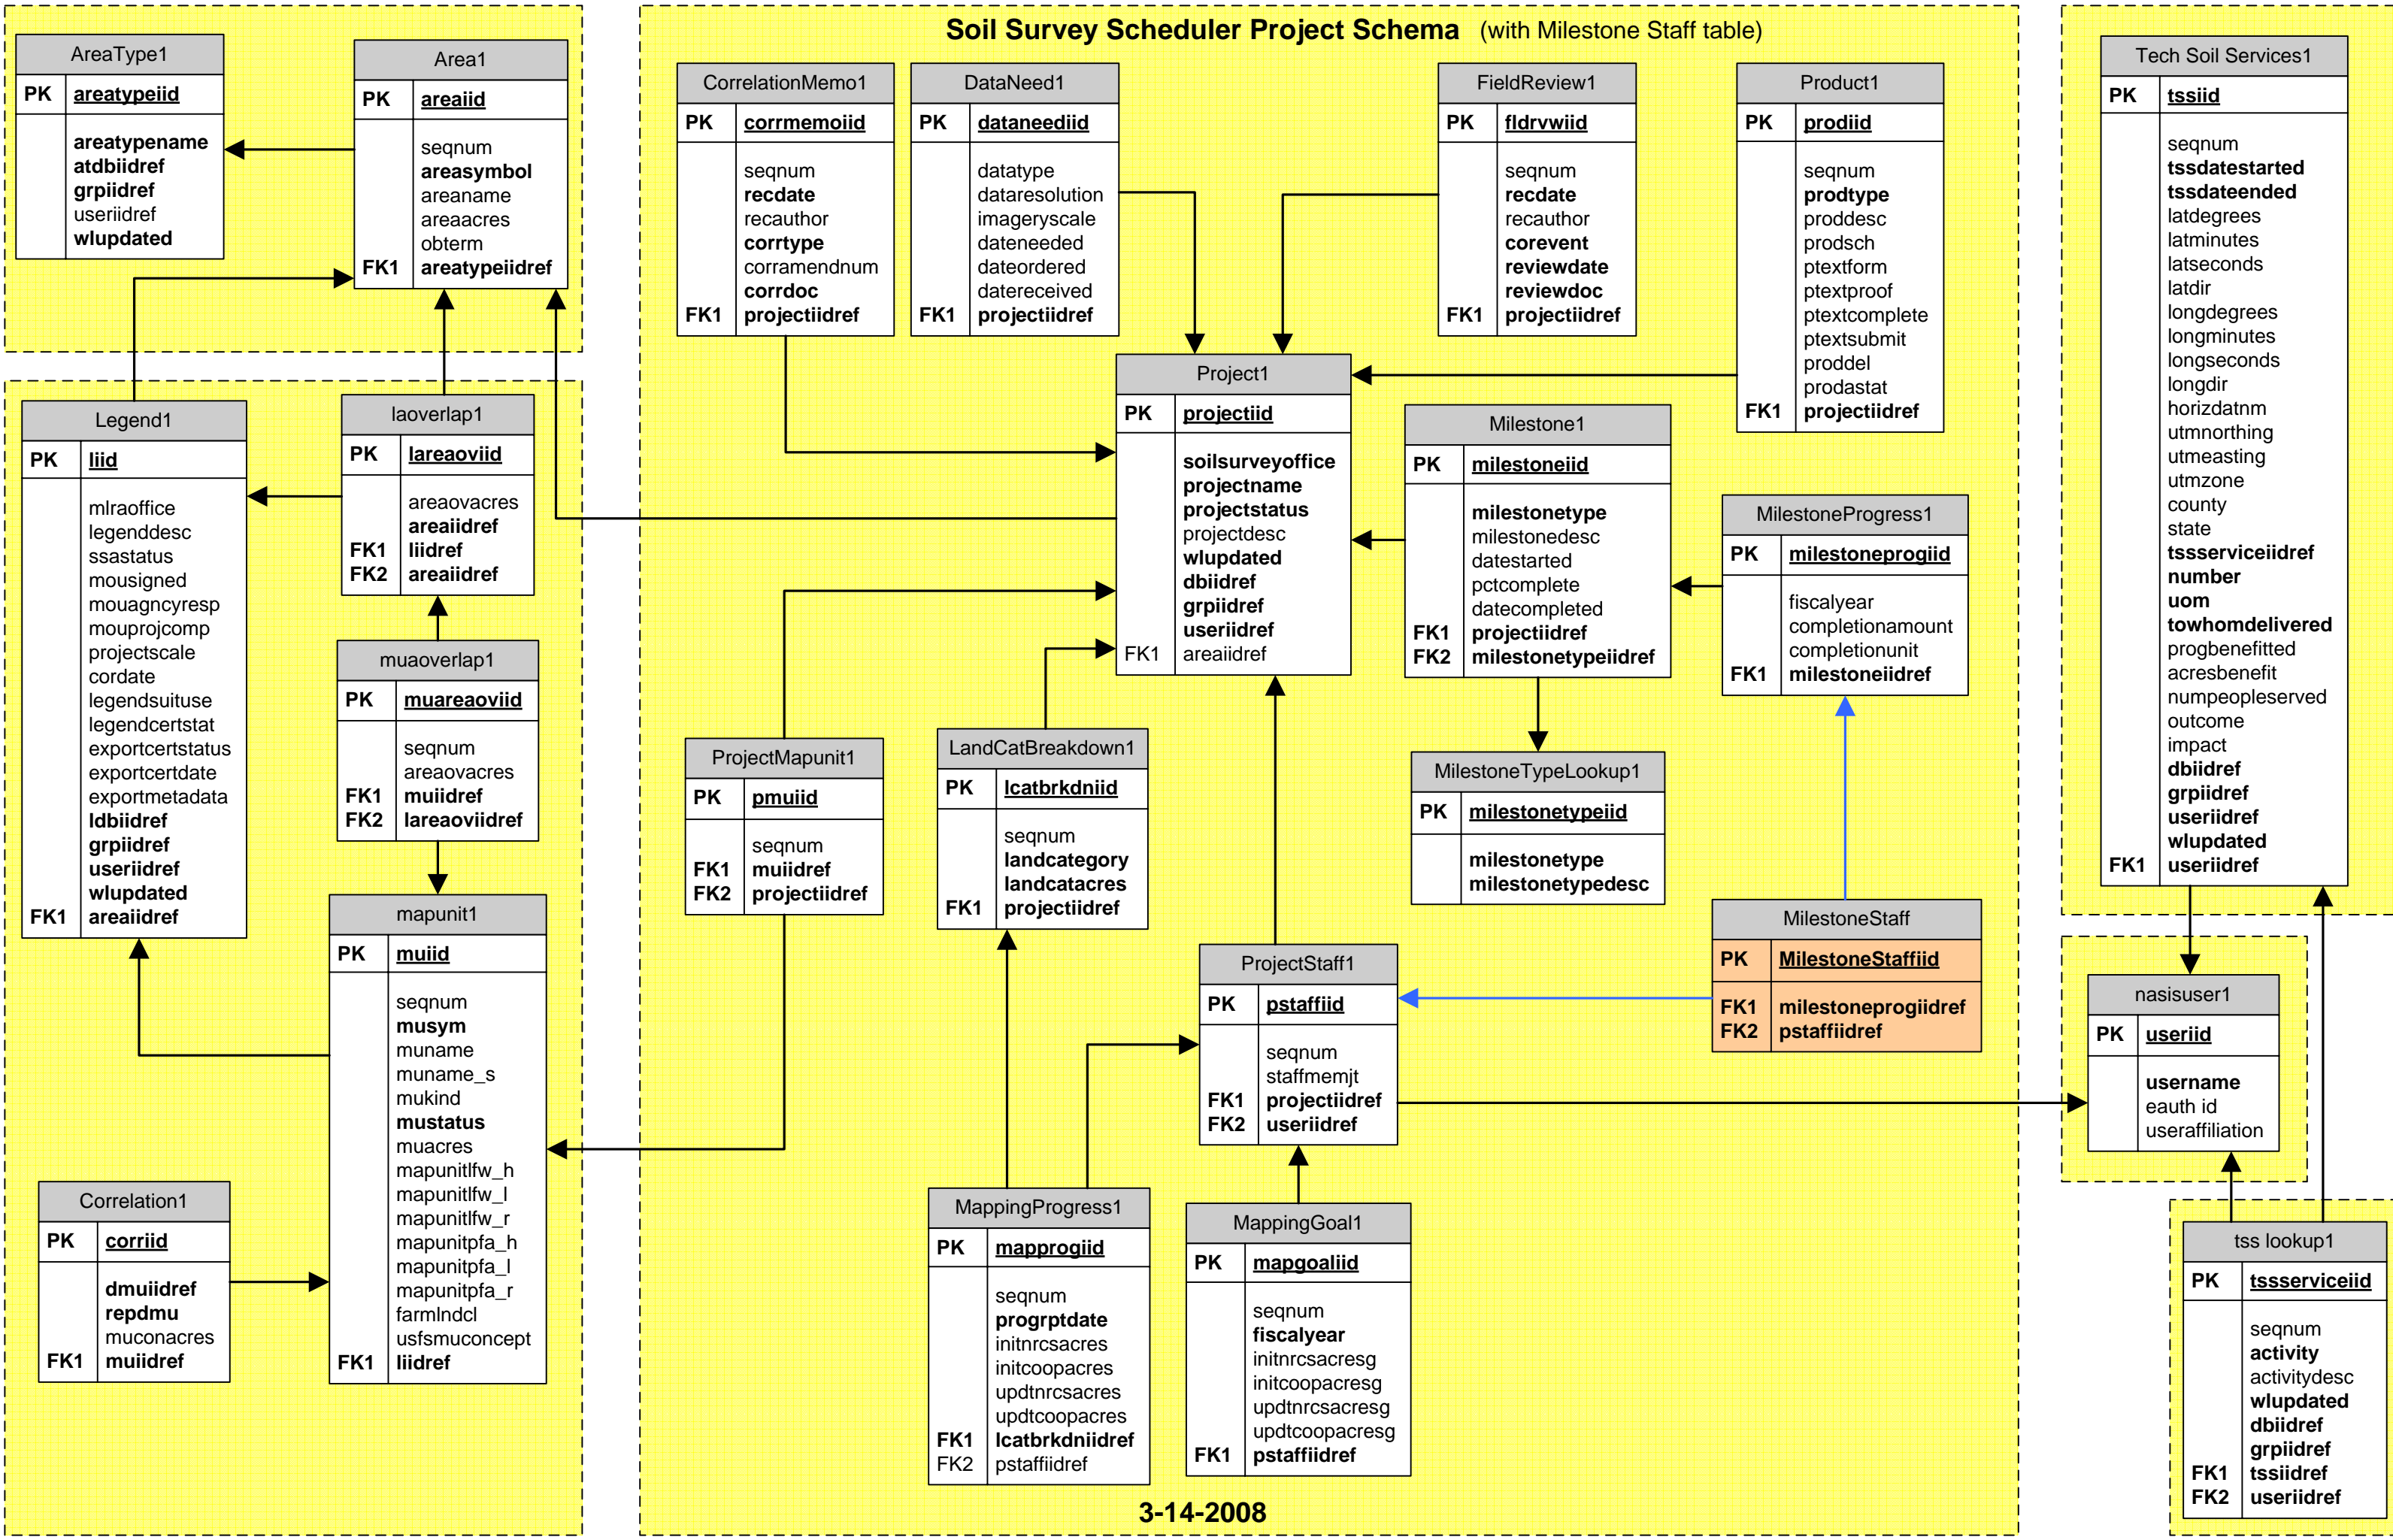

### Soil Survey Scheduler Project Schema

3-14-2008

### Soil Survey Scheduler Project Schema (with Milestone Staff table)

3-14-2008

# Soil Survey Scheduler Project Schema