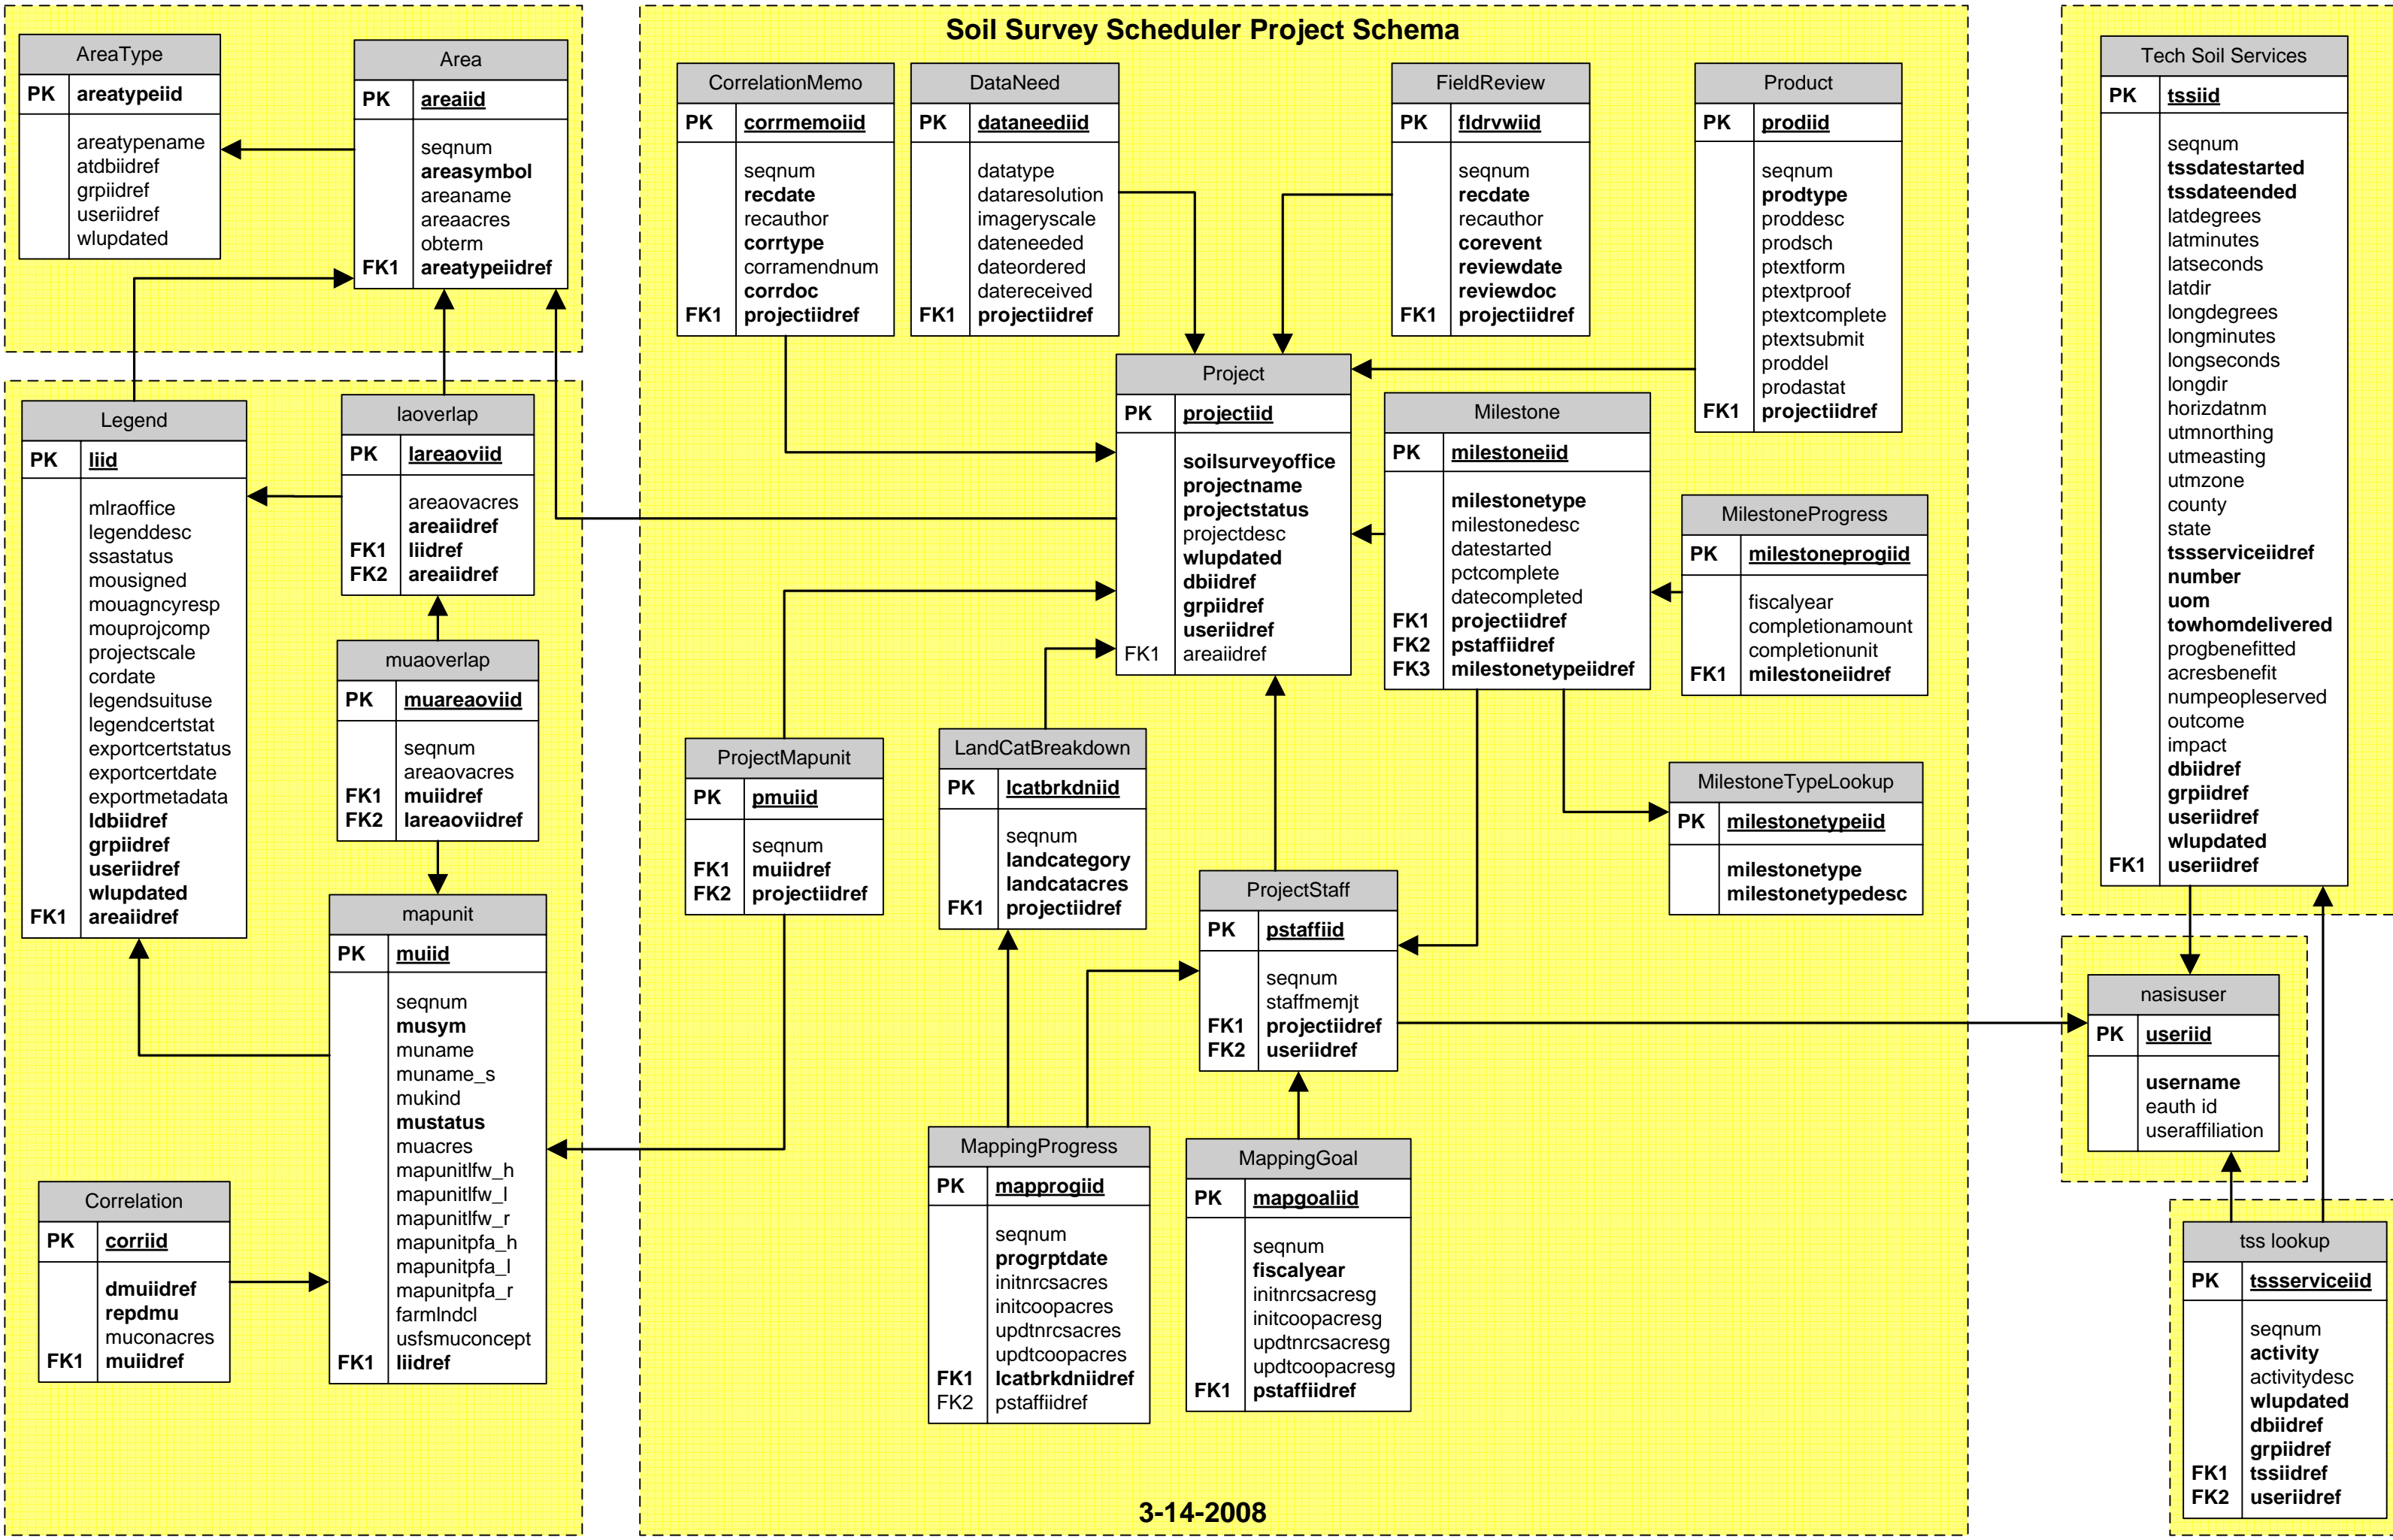

### Soil Survey Scheduler Project Schema

3-14-2008

### Soil Survey Scheduler Project Schema (with Milestone Staff table)

3-14-2008

# Soil Survey Scheduler Project Schema