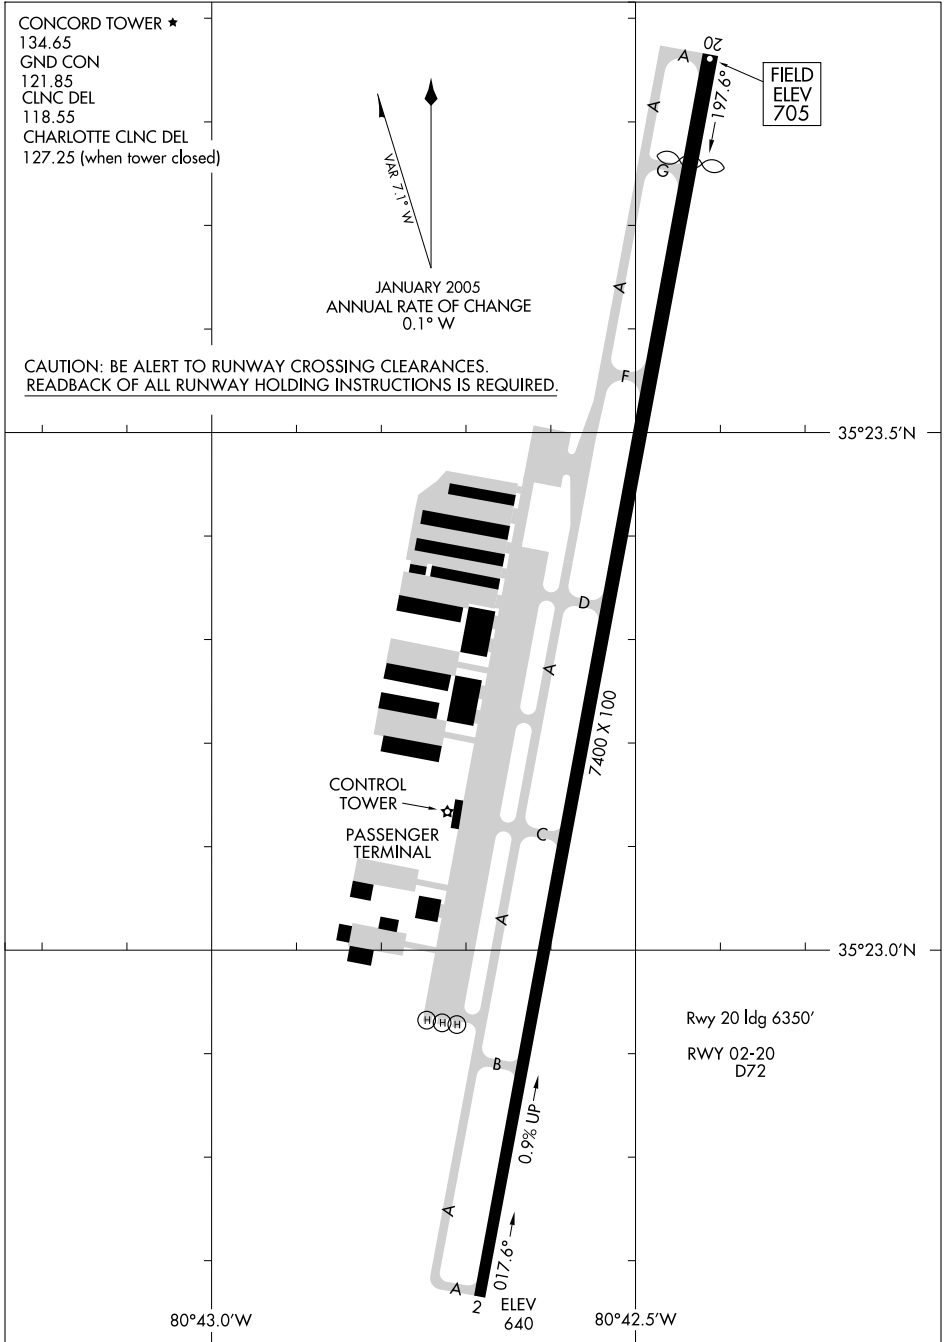

AIRPORT DIAGRAM

AL-9155 (FAA)

CONCORD RGNL (JQF)
CONCORD, NORTH CAROLINA

SE-2, 12 FEB 2009 to 12 MAR 2009

SE-2, 12 FEB 2009 to 12 MAR 2009

AIRPORT DIAGRAM

CONCORD, NORTH CAROLINA
CONCORD RGNL (JQF)