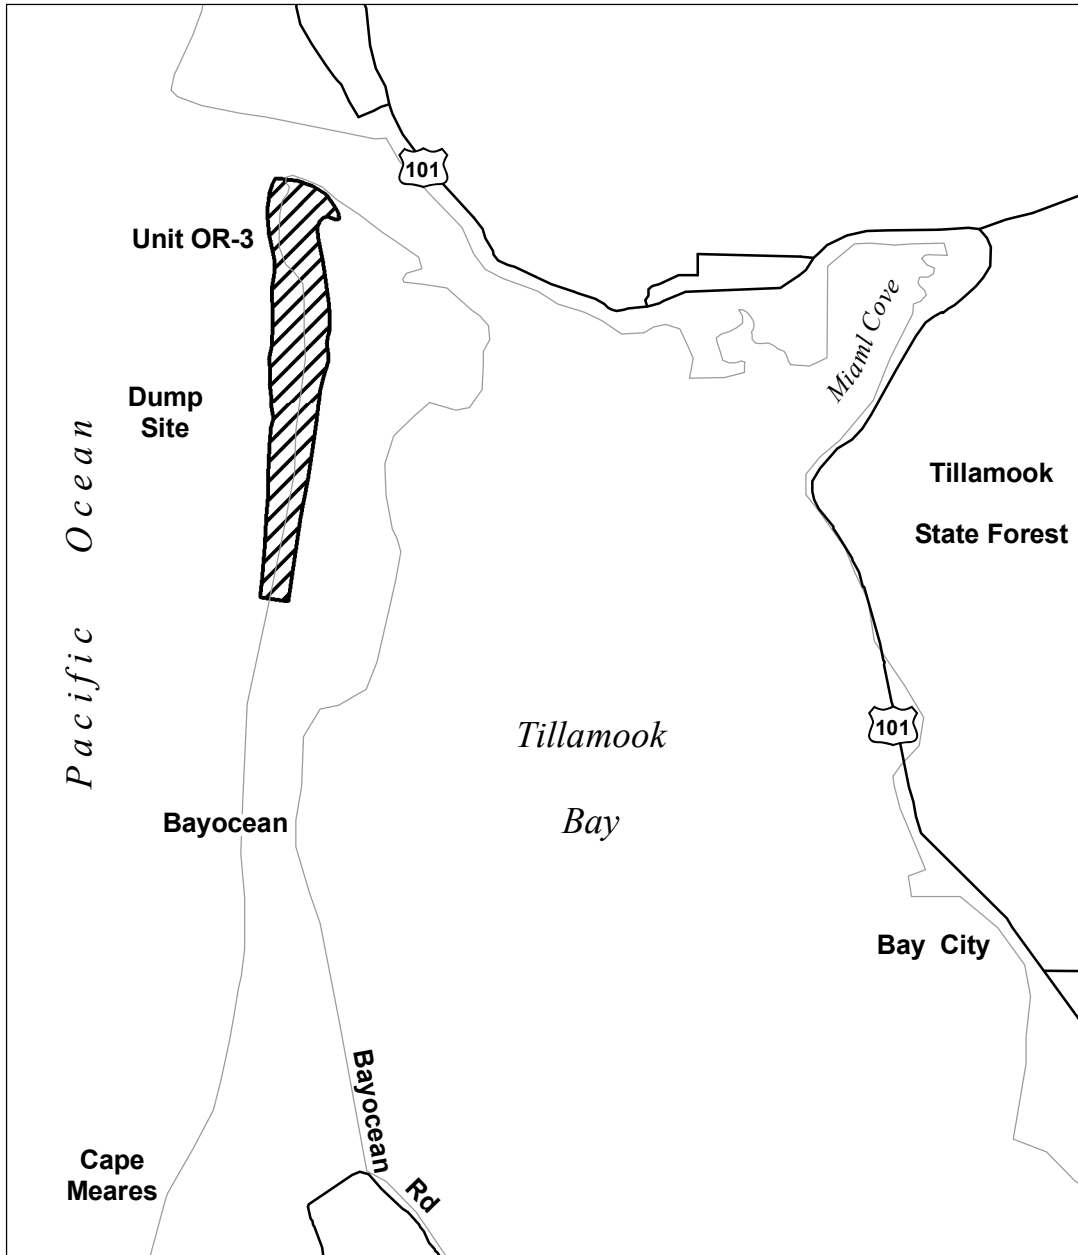

**Map 8.** Bayocean Spit (OR-3), Tillamook County, Oregon.

**Legend**

 Western Snowy Plover Proposed Critical Habitat Unit

 Highway

0.6 0 0.6 Miles

1 0 1 Kilometers