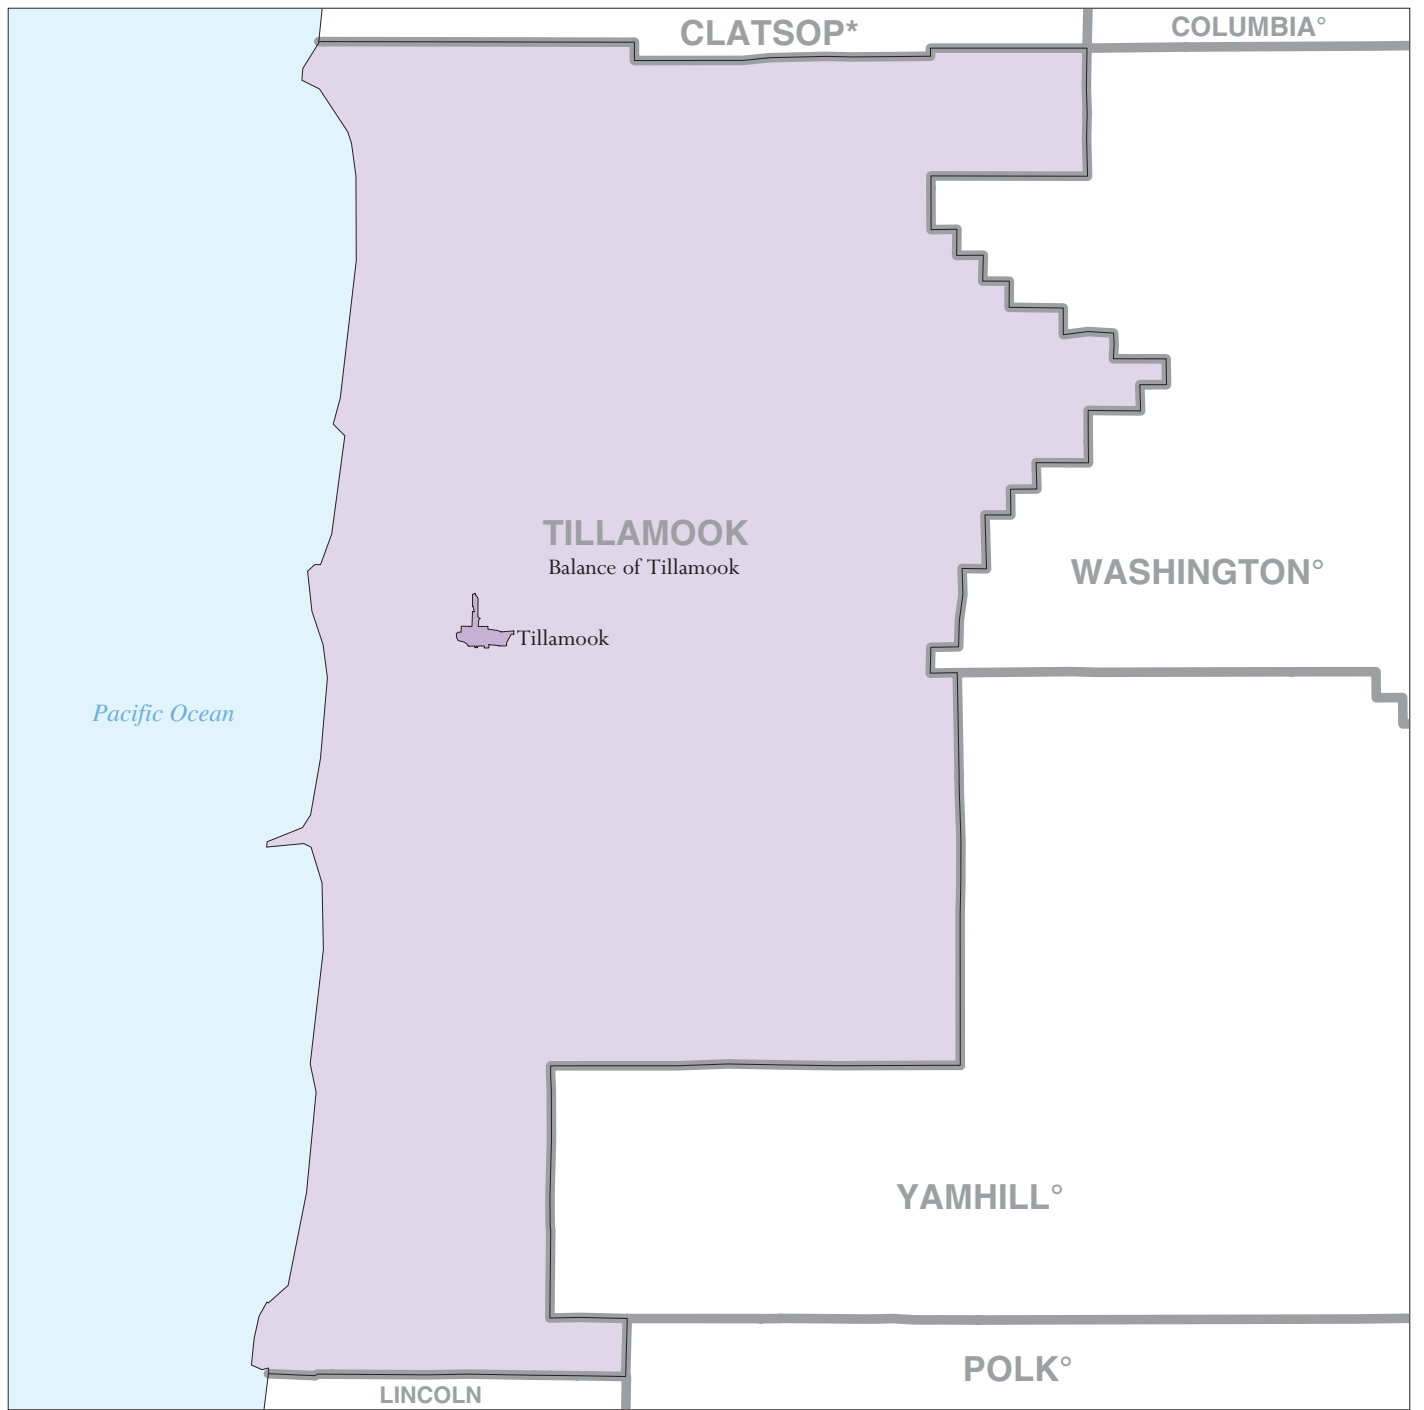

Tillamook County, OR - Economic Places

Location in State

Legend

- Madison Economic Place (completely or partially within subject area)
- Balance of Dane 'Balance of County' Economic Place
- DANE** County or statistical equivalent
- Lake Michigan* Shoreline

A degree (°) denotes that the county or statistical equivalent is in a Metropolitan Statistical Area. An asterisk (*) denotes that the county or statistical equivalent is in a Micropolitan Statistical Area. All boundaries are as of January 1, 2002.