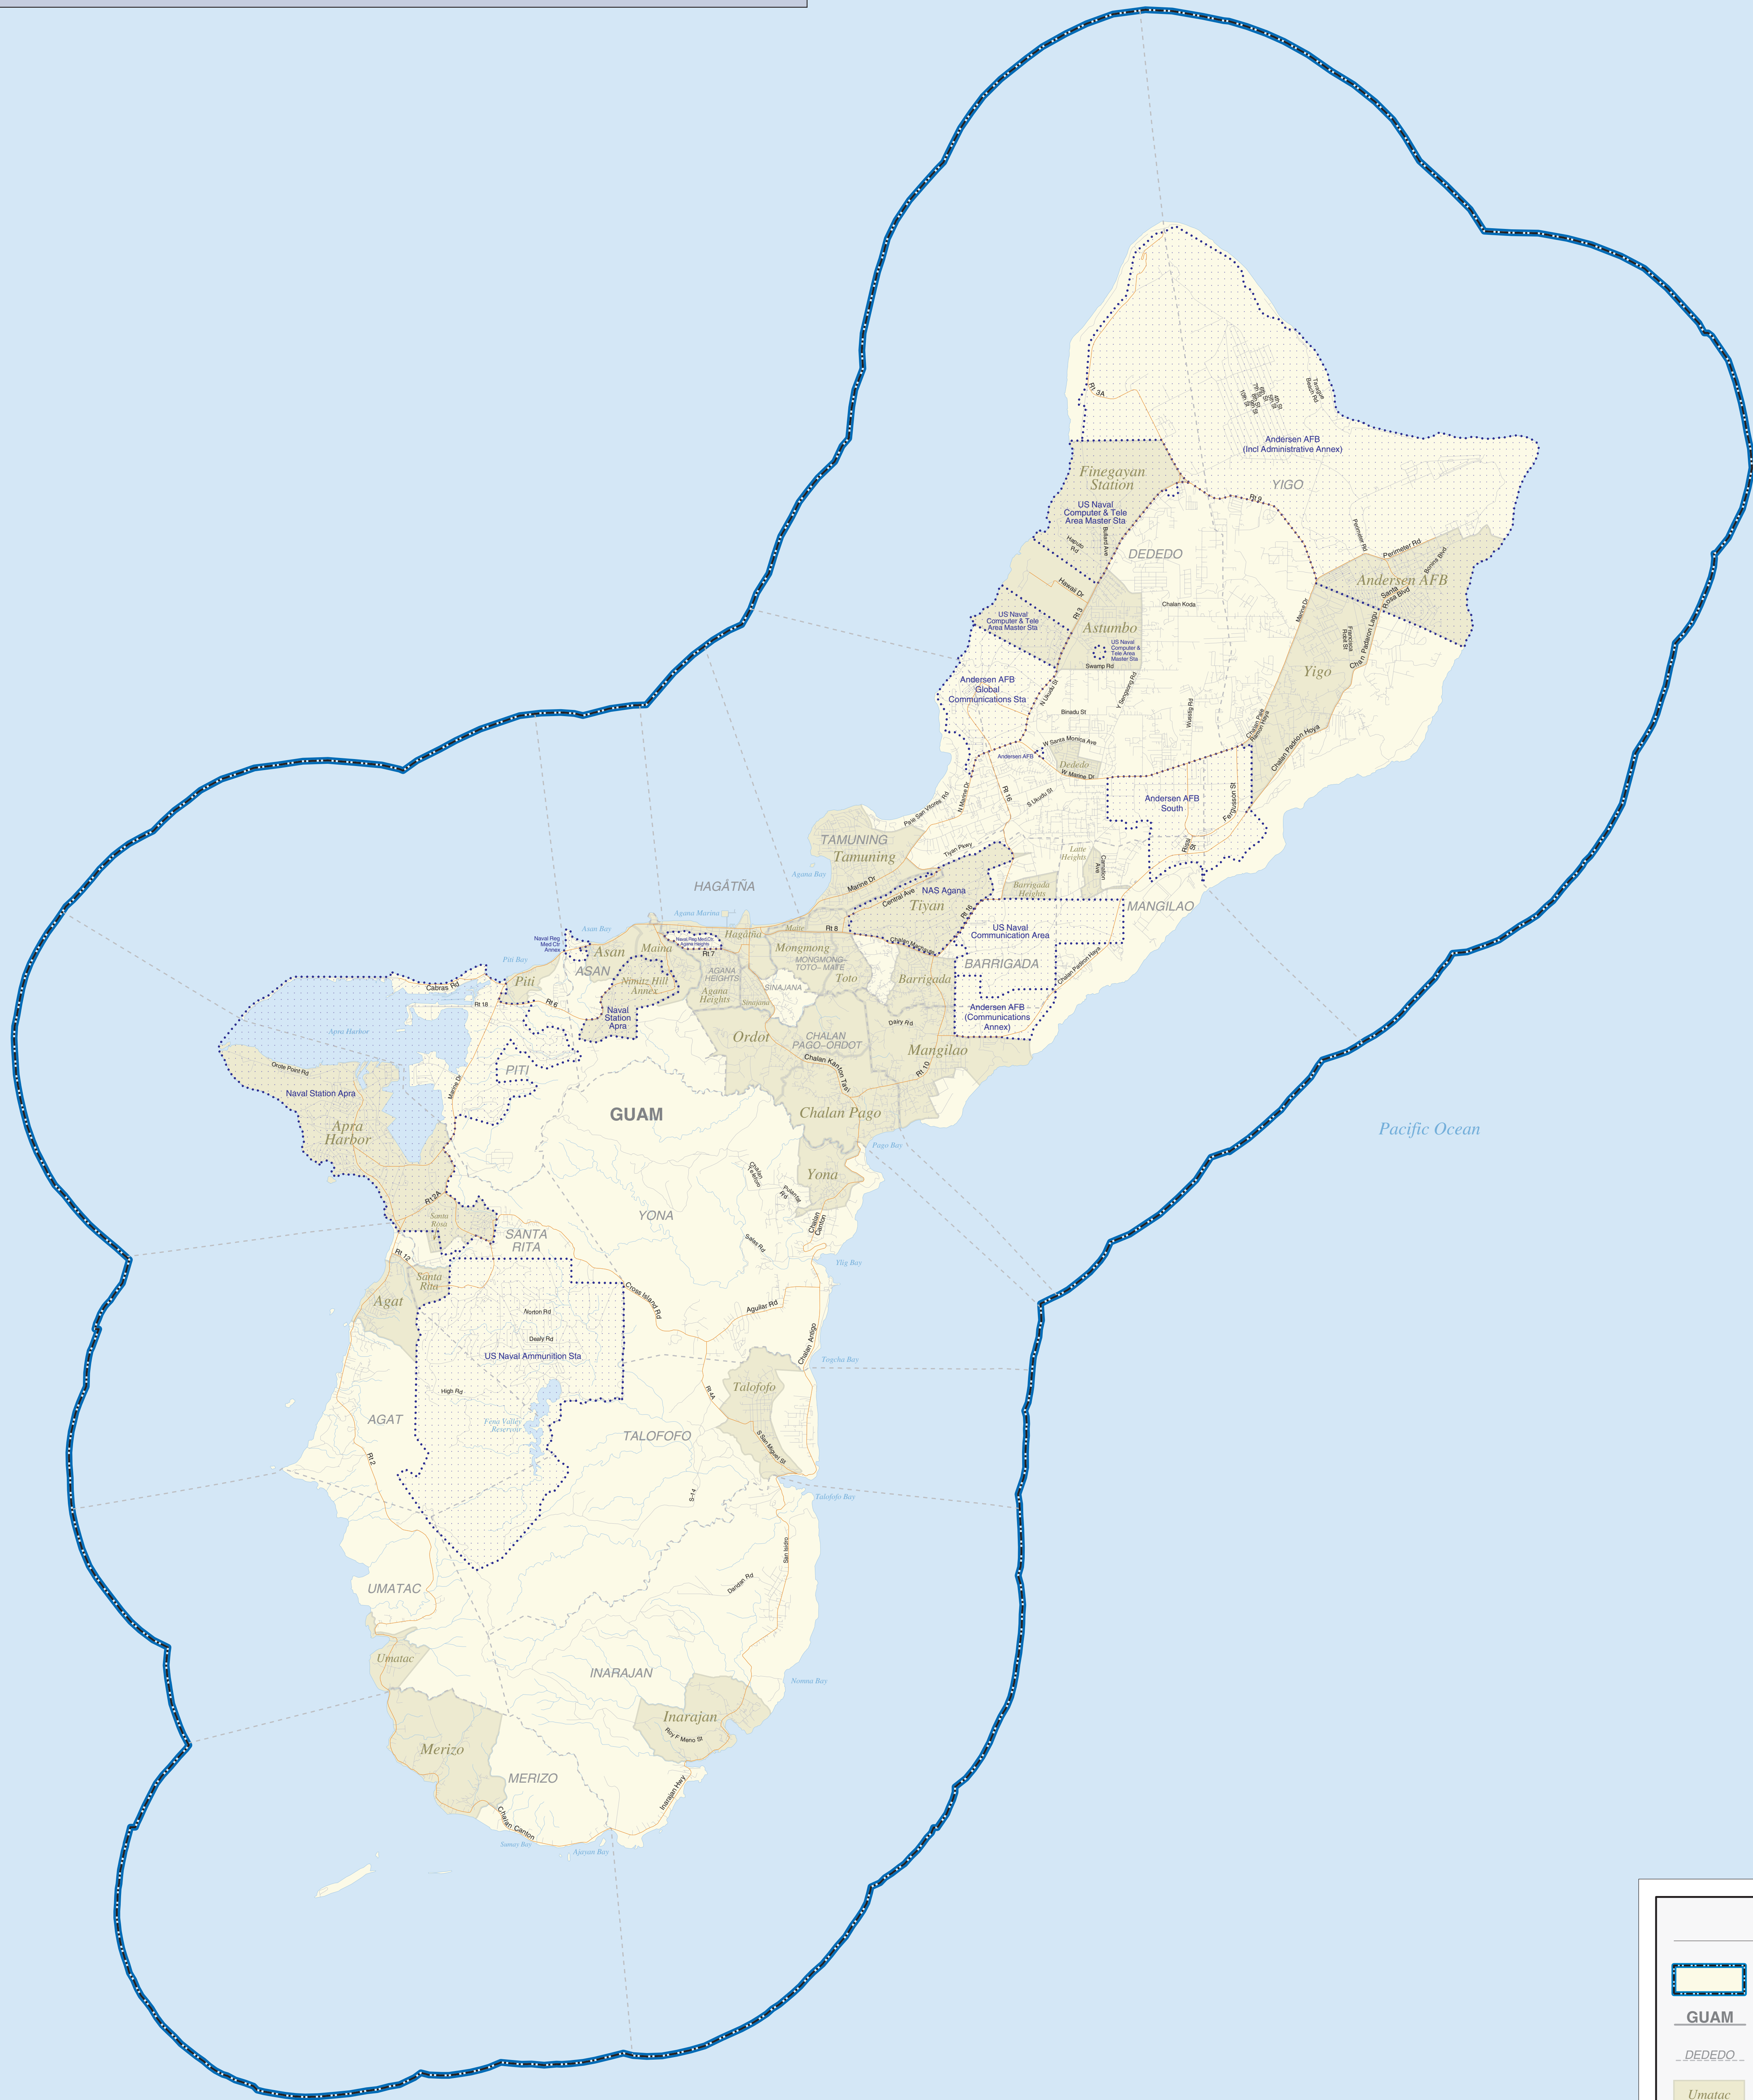

108th Congress of the United States

Guam
Delegate Madeleine Z. Bordallo

USCENSUS BUREAU
Helping You Make Informed Decisions

Legend

- Guam
- GUAM County or Statistically Equivalent Entity
- DEDEDO Election District
- Umatac Census Designated Place
- Andersen AFB Military Installation
- Water Body
- Stream
- Major Road
- Other Road

Congressional districts are those in effect for the 108th Congress of the United States (January 2005–2006), all other legal boundaries and names are as of January 1, 2000. The boundaries shown on this map are for Census Bureau statistical data collection and tabulation purposes only; their depiction and designation for statistical purposes does not constitute a determination of jurisdictional authority or rights of ownership or entitlement.

Source: U.S. Census Bureau's TIGER database (Census 2000) Projection: State-based Albers Equal Area Prepared by the Geography Division

Scale: 1:77,000