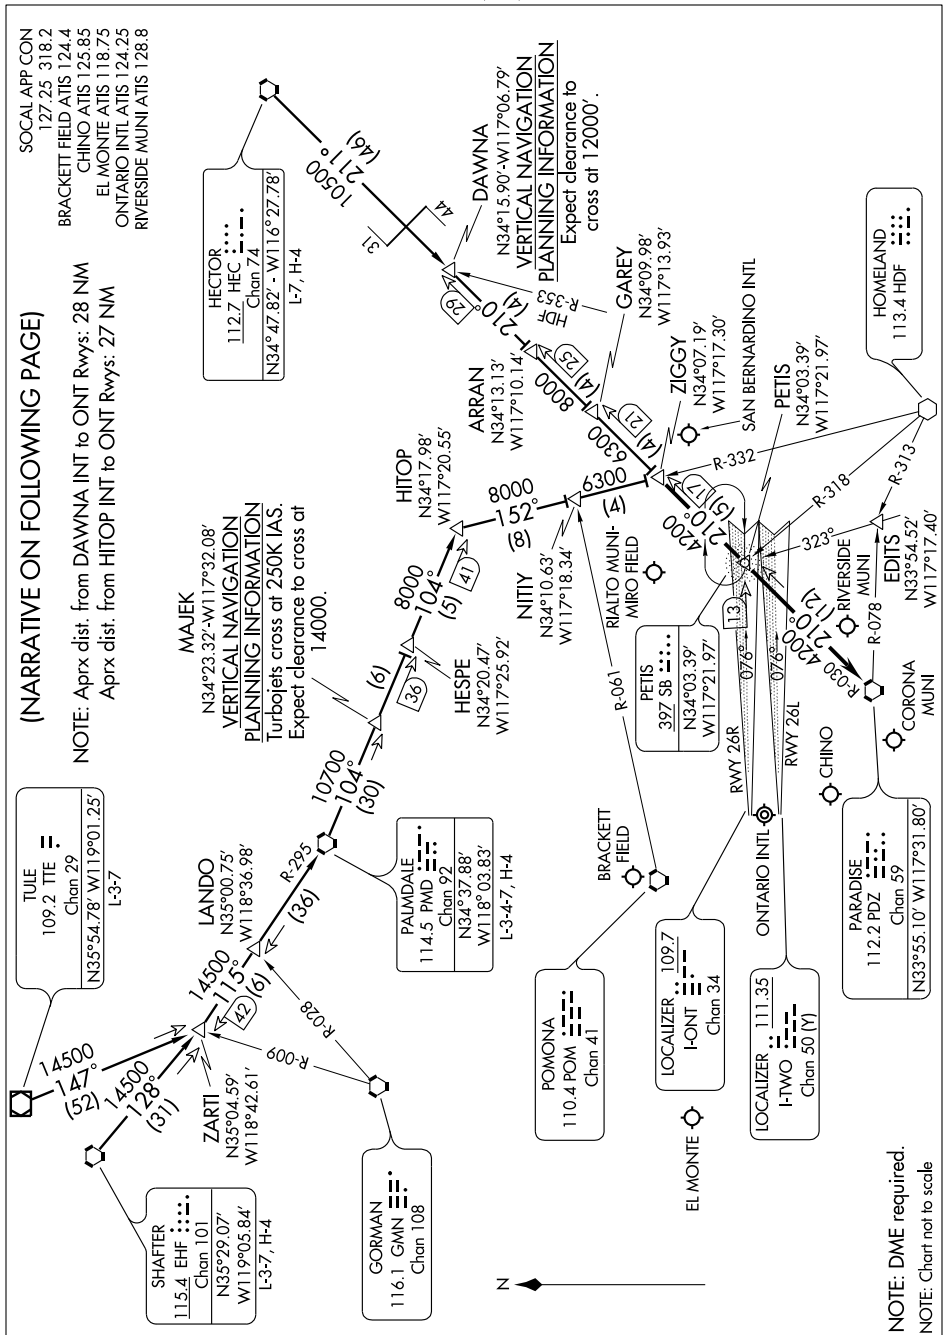

# ZIGGY FOUR ARRIVAL

SW-3, 12 MAR 2009 to 09 APR 2009

## (NARRATIVE ON FOLLOWING PAGE)

NOTE: Aprx dist. from DAWNNA INT to ONT Rvys: 28 NM  
Aprx dist. from HITOP INT to ONT Rvys: 27 NM

NOTE: DME required.  
NOTE: Chart not to scale