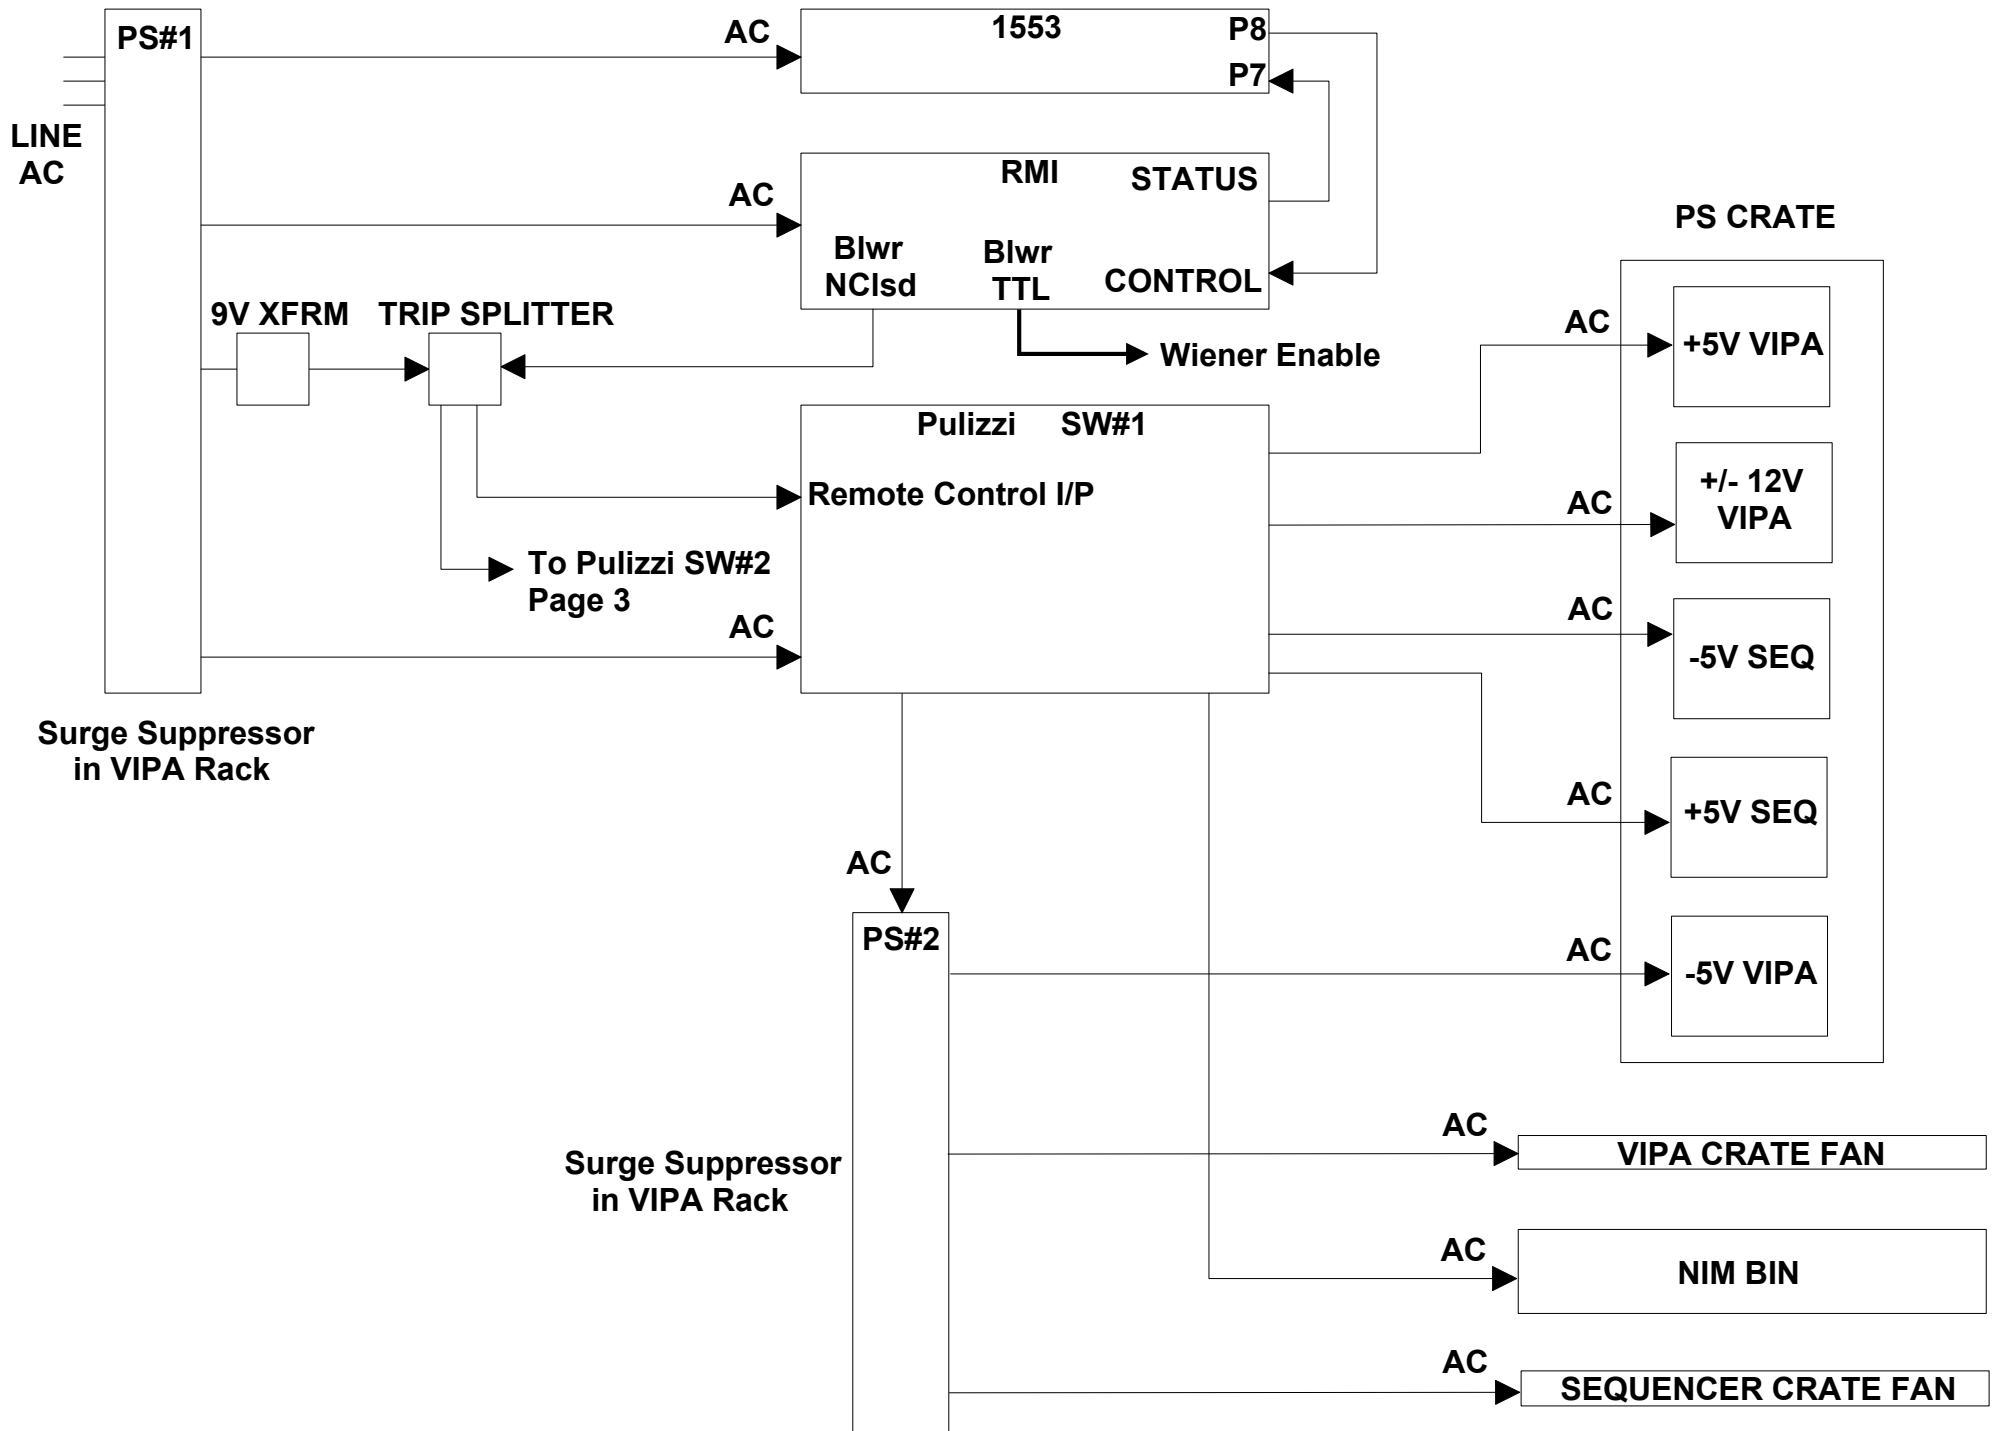

100% TEST STAND RACK LAYOUT

LV PS RACK FRONT

Pulizzi
Ethernet Hub
Trigger Patch Panel
Purple Card Power Suppy Shelf
Spacer
Wiener Power Supply
IB Crate
Fan

LV PS RACK BACK

Distribution fuse panel
Distribution Panel
Main Fuse Panel
Molex Panel

VIPA RACK

1553
RMI
Pulizzi
Power Supply
VME Crate
Fan
NIM Bin
Sequencer Crate
Fan

VIPA RACK AC POWER DISTRIBUTION

LOW VOLTAGE POWER SUPPLY RACK AC DISTRIBUTION

VIPA Crate Power Distribution

100% SEQUENCER Crate Power Distribution

RMI SAFETY SYSTEM