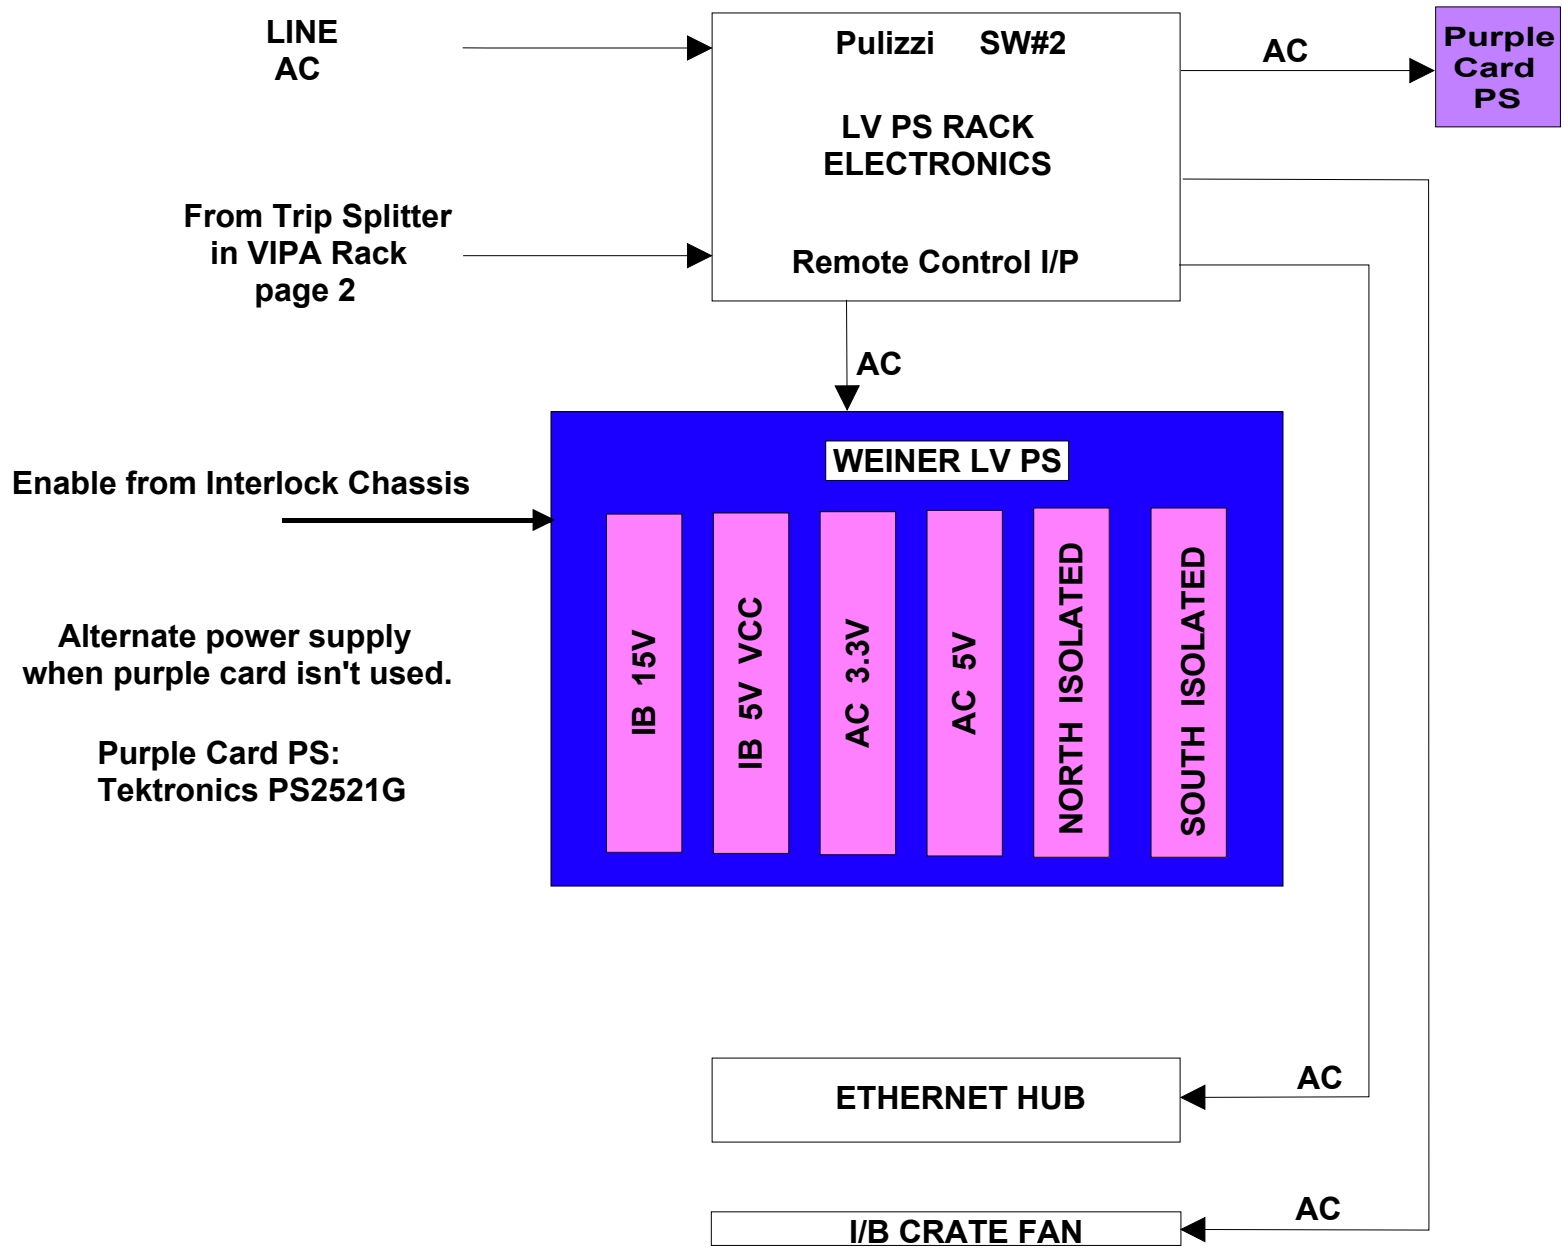

100% TEST STAND RACK LAYOUT

LV PS RACK FRONT

Pulizzi
Ethernet Hub
Trigger Patch Panel
Purple Card Power Suppy Shelf
Spacer
Wiener Power Supply
IB Crate
Fan

LV PS RACK BACK

Distribution fuse panel
Distribution Panel
Main Fuse Panel
Molex Panel

VIPA RACK

1553
RMI
Pulizzi
Power Supply
VME Crate
Fan
NIM Bin
Sequencer Crate
Fan

VIPA RACK AC POWER DISTRIBUTION

LOW VOLTAGE POWER SUPPLY RACK AC DISTRIBUTION

VIPA Crate Power Distribution

100% SEQUENCER Crate Power Distribution

RMI SAFETY SYSTEM