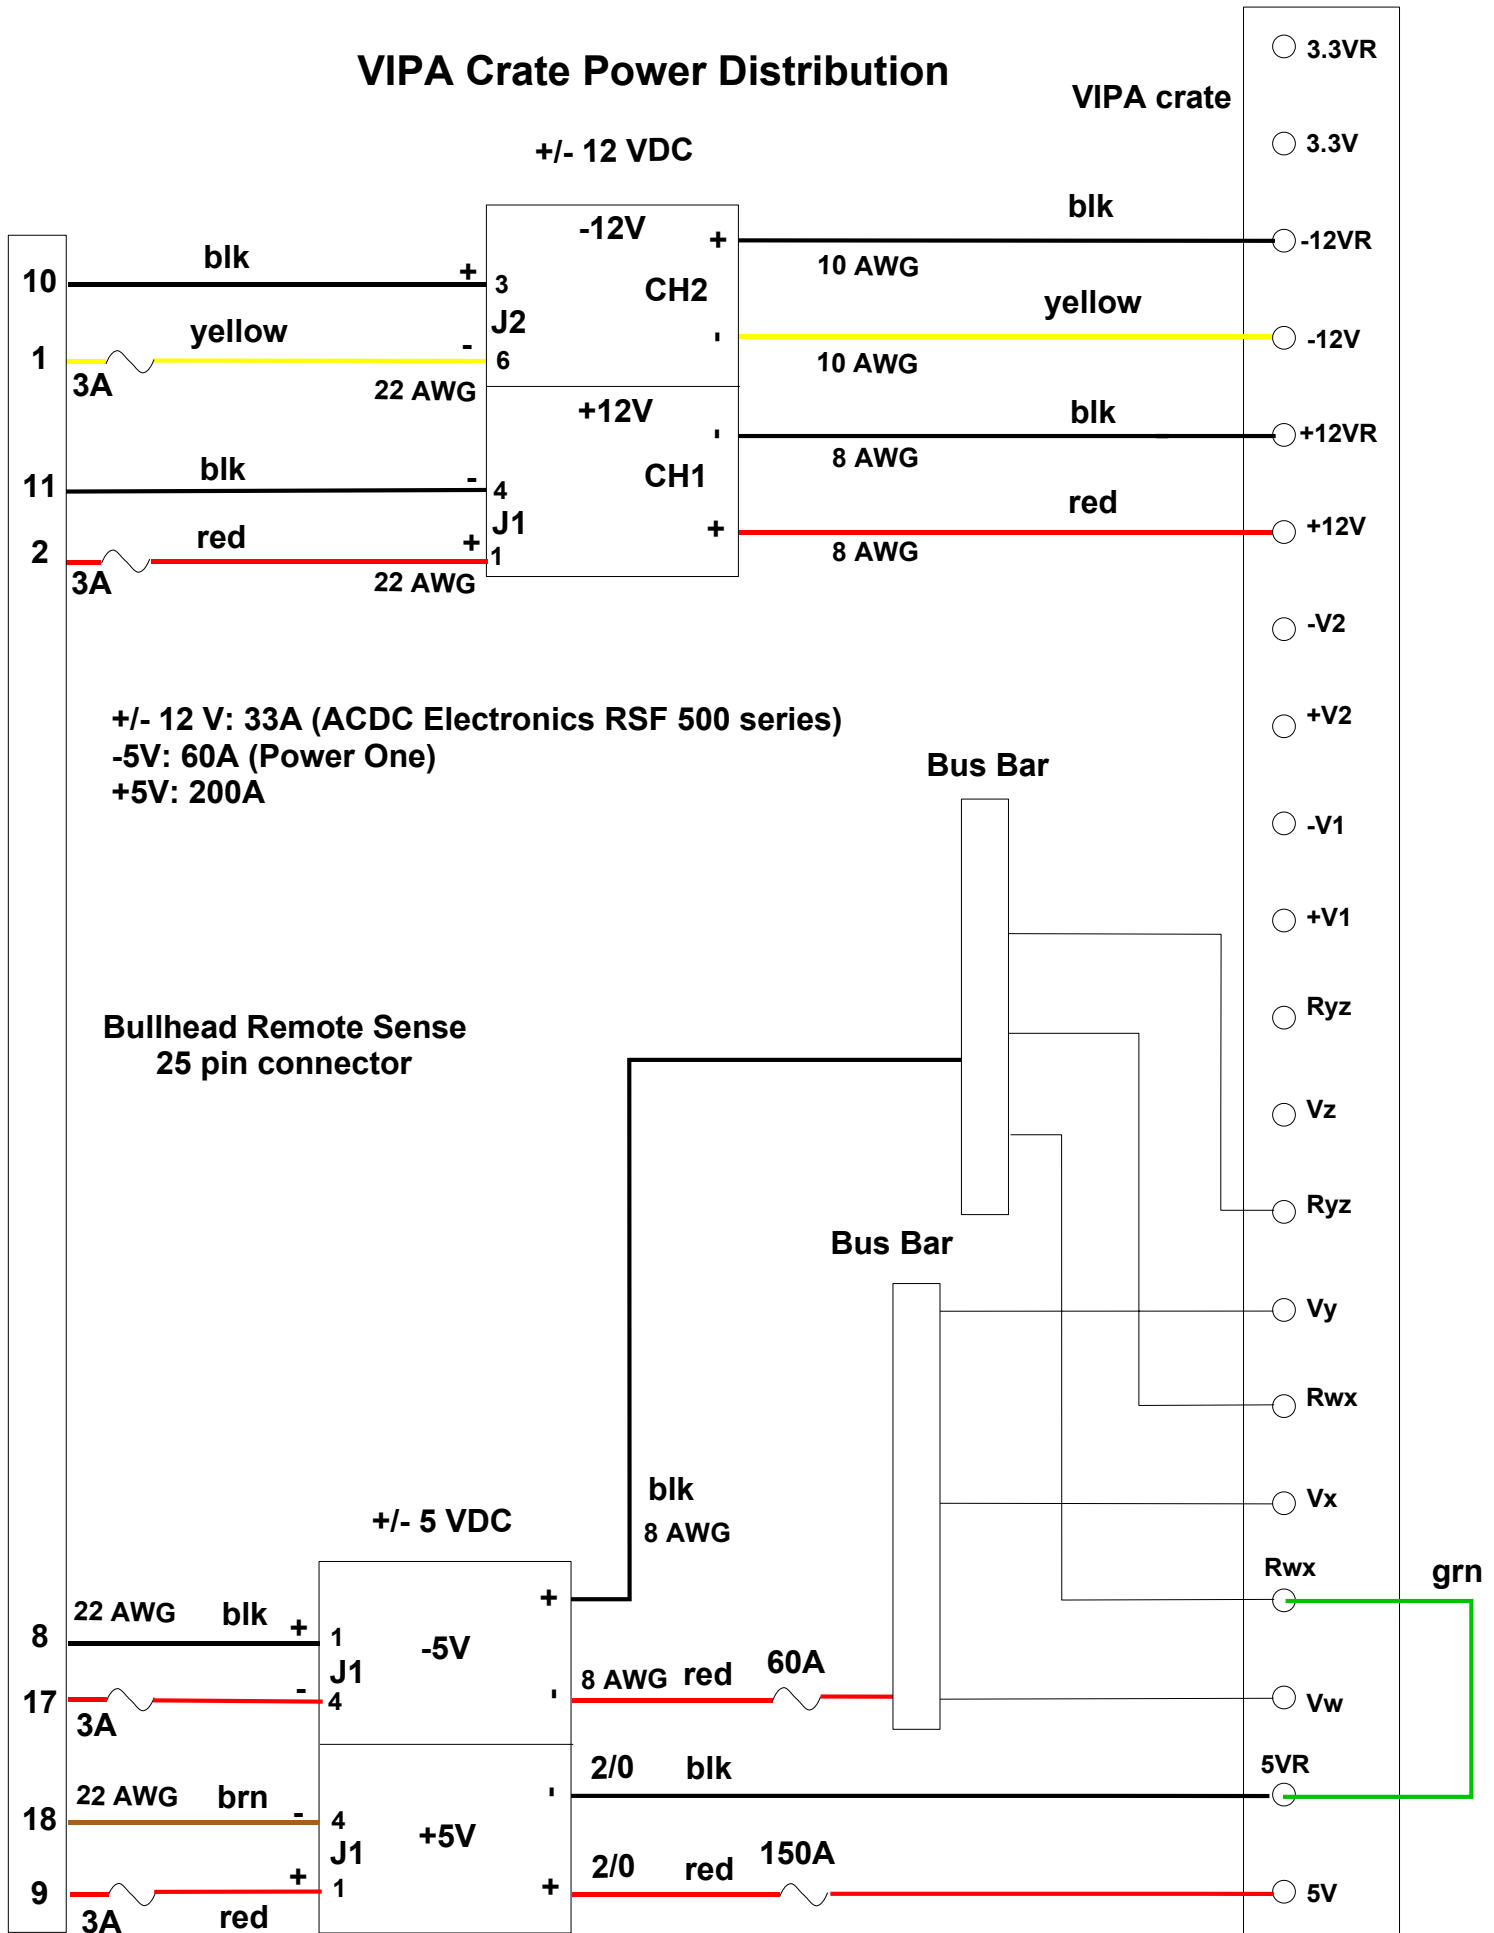

100% TEST STAND RACK LAYOUT

LV PS RACK FRONT

Pulizzi
Ethernet Hub
Trigger Patch Panel
Purple Card Power Suppy Shelf
Spacer
Wiener Power Supply
IB Crate
Fan

LV PS RACK BACK

Distribution fuse panel
Distribution Panel
Main Fuse Panel
Molex Panel

VIPA RACK

1553
RMI
Pulizzi
Power Supply
VME Crate
Fan
NIM Bin
Sequencer Crate
Fan

VIPA RACK AC POWER DISTRIBUTION

LOW VOLTAGE POWER SUPPLY RACK AC DISTRIBUTION

VIPA Crate Power Distribution

100% SEQUENCER Crate Power Distribution