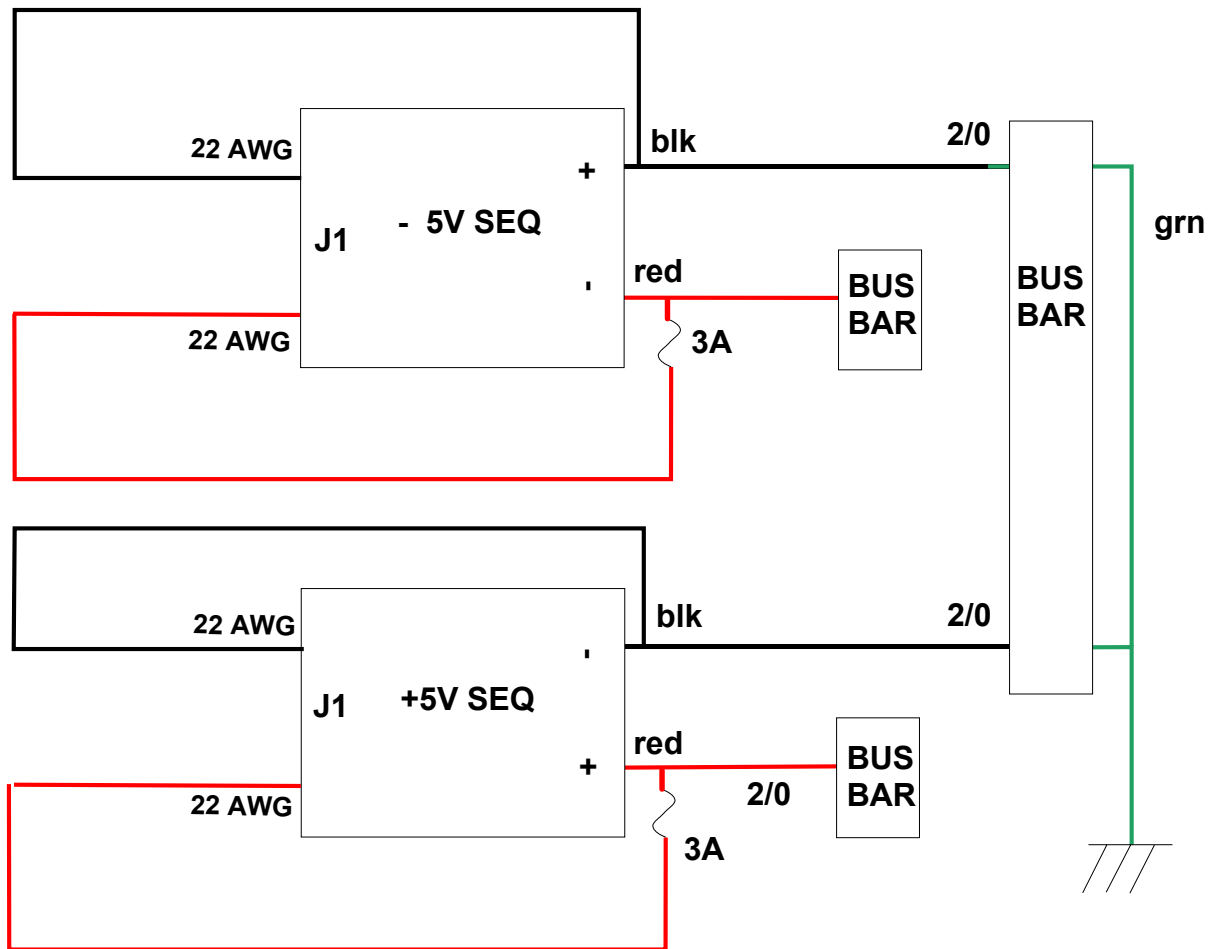

100% TEST STAND RACK LAYOUT

LV PS RACK FRONT

Pulizzi
Ethernet Hub
Trigger Patch Panel
Purple Card Power Suppy Shelf
Spacer
Wiener Power Supply
IB Crate
Fan

LV PS RACK BACK

Distribution fuse panel
Distribution Panel
Main Fuse Panel
Molex Panel

VIPA RACK

1553
RMI
Pulizzi
Power Supply
VME Crate
Fan
NIM Bin
Sequencer Crate
Fan

VIPA RACK AC POWER DISTRIBUTION

LOW VOLTAGE POWER SUPPLY RACK AC DISTRIBUTION

VIPA Crate Power Distribution

100% SEQUENCER Crate Power Distribution

RMI SAFETY SYSTEM