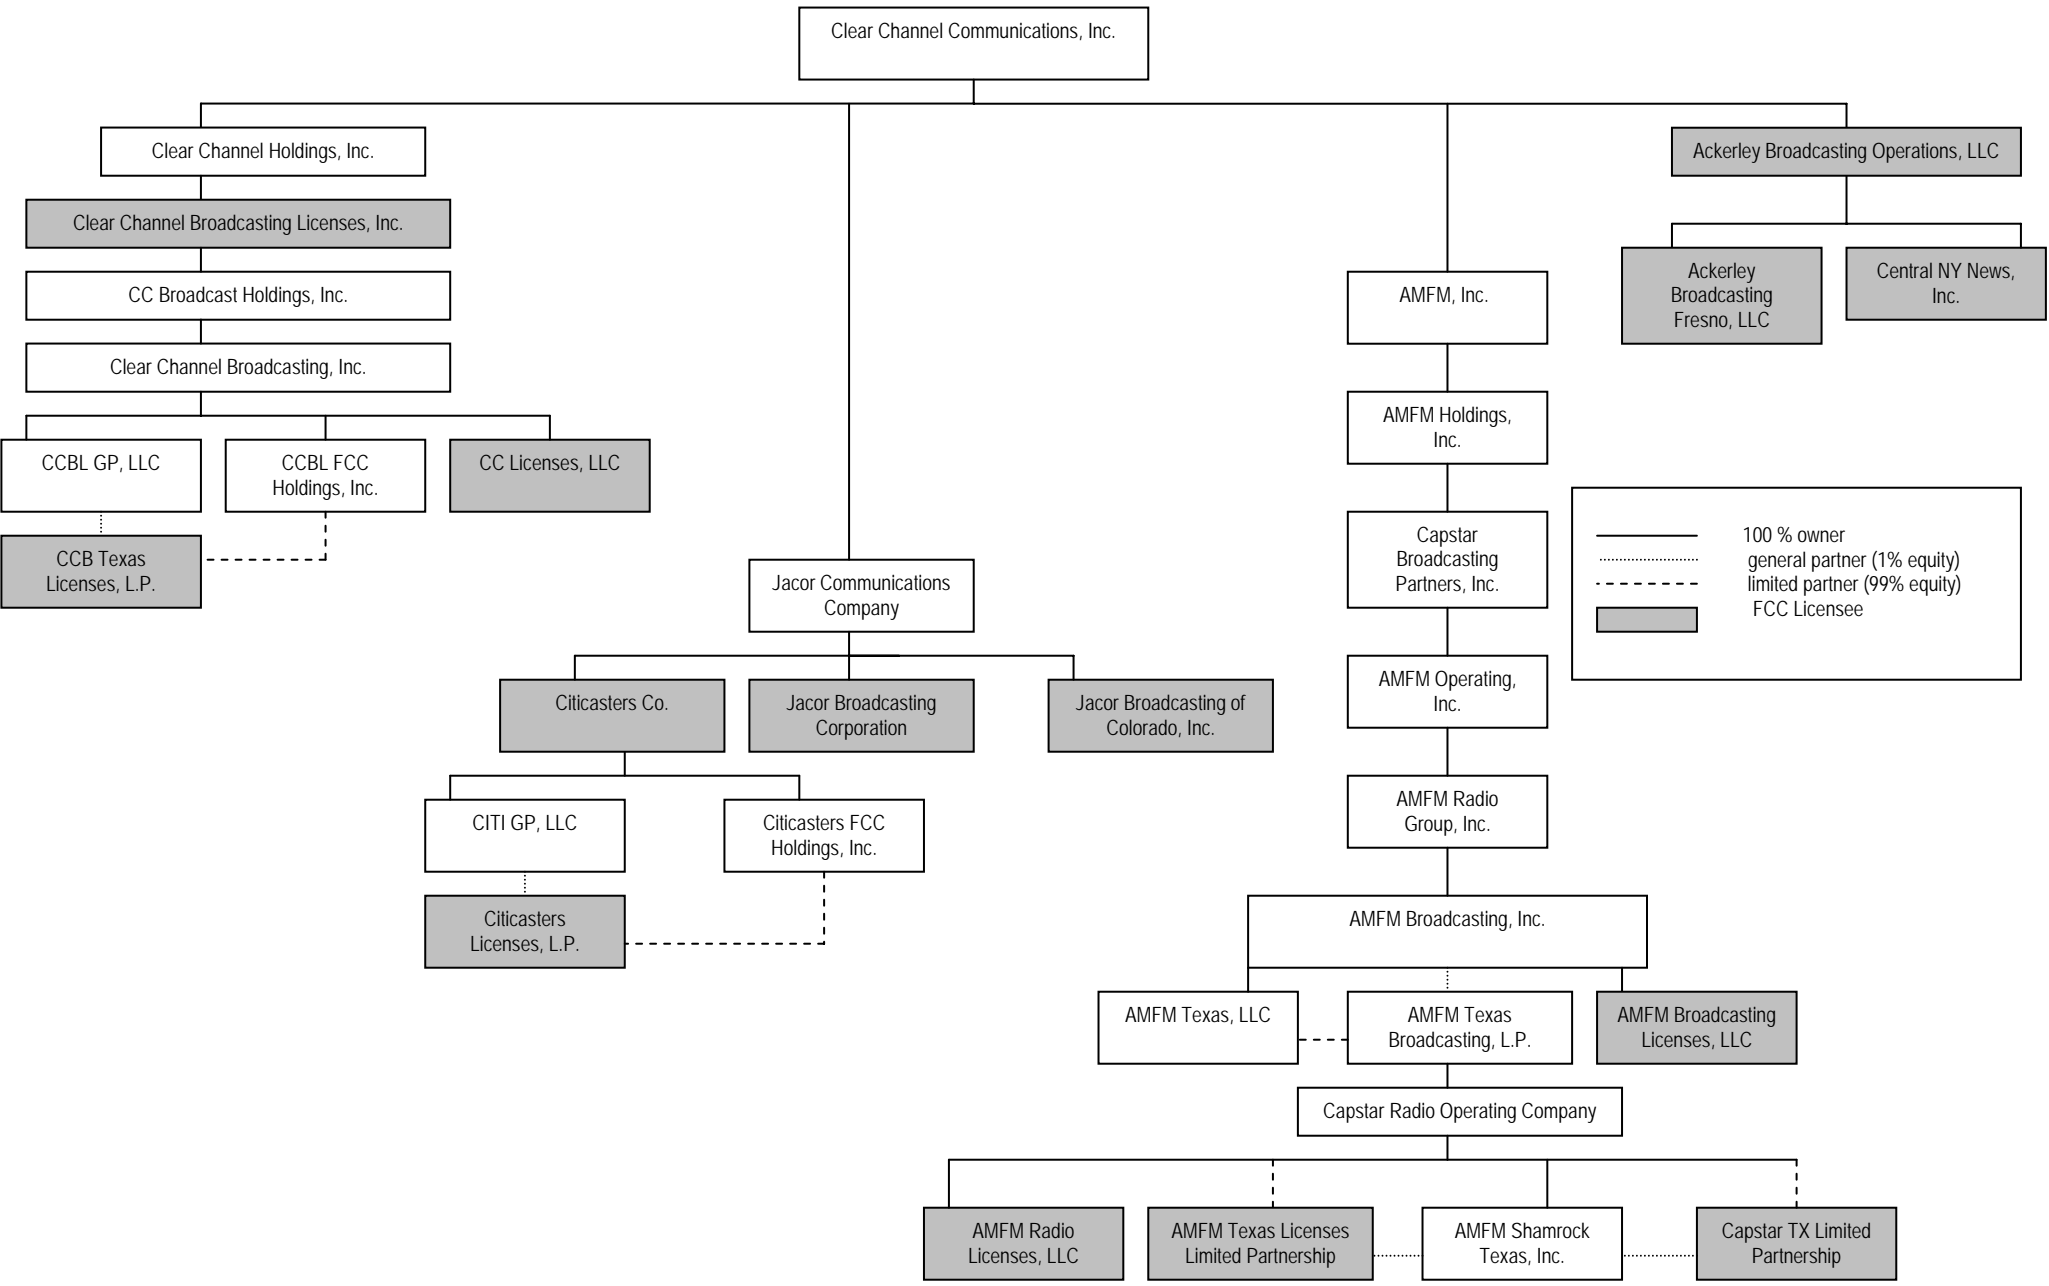

Figure 1

Ownership Structure of Licensee Subsidiaries of Clear Channel Communications, Inc.