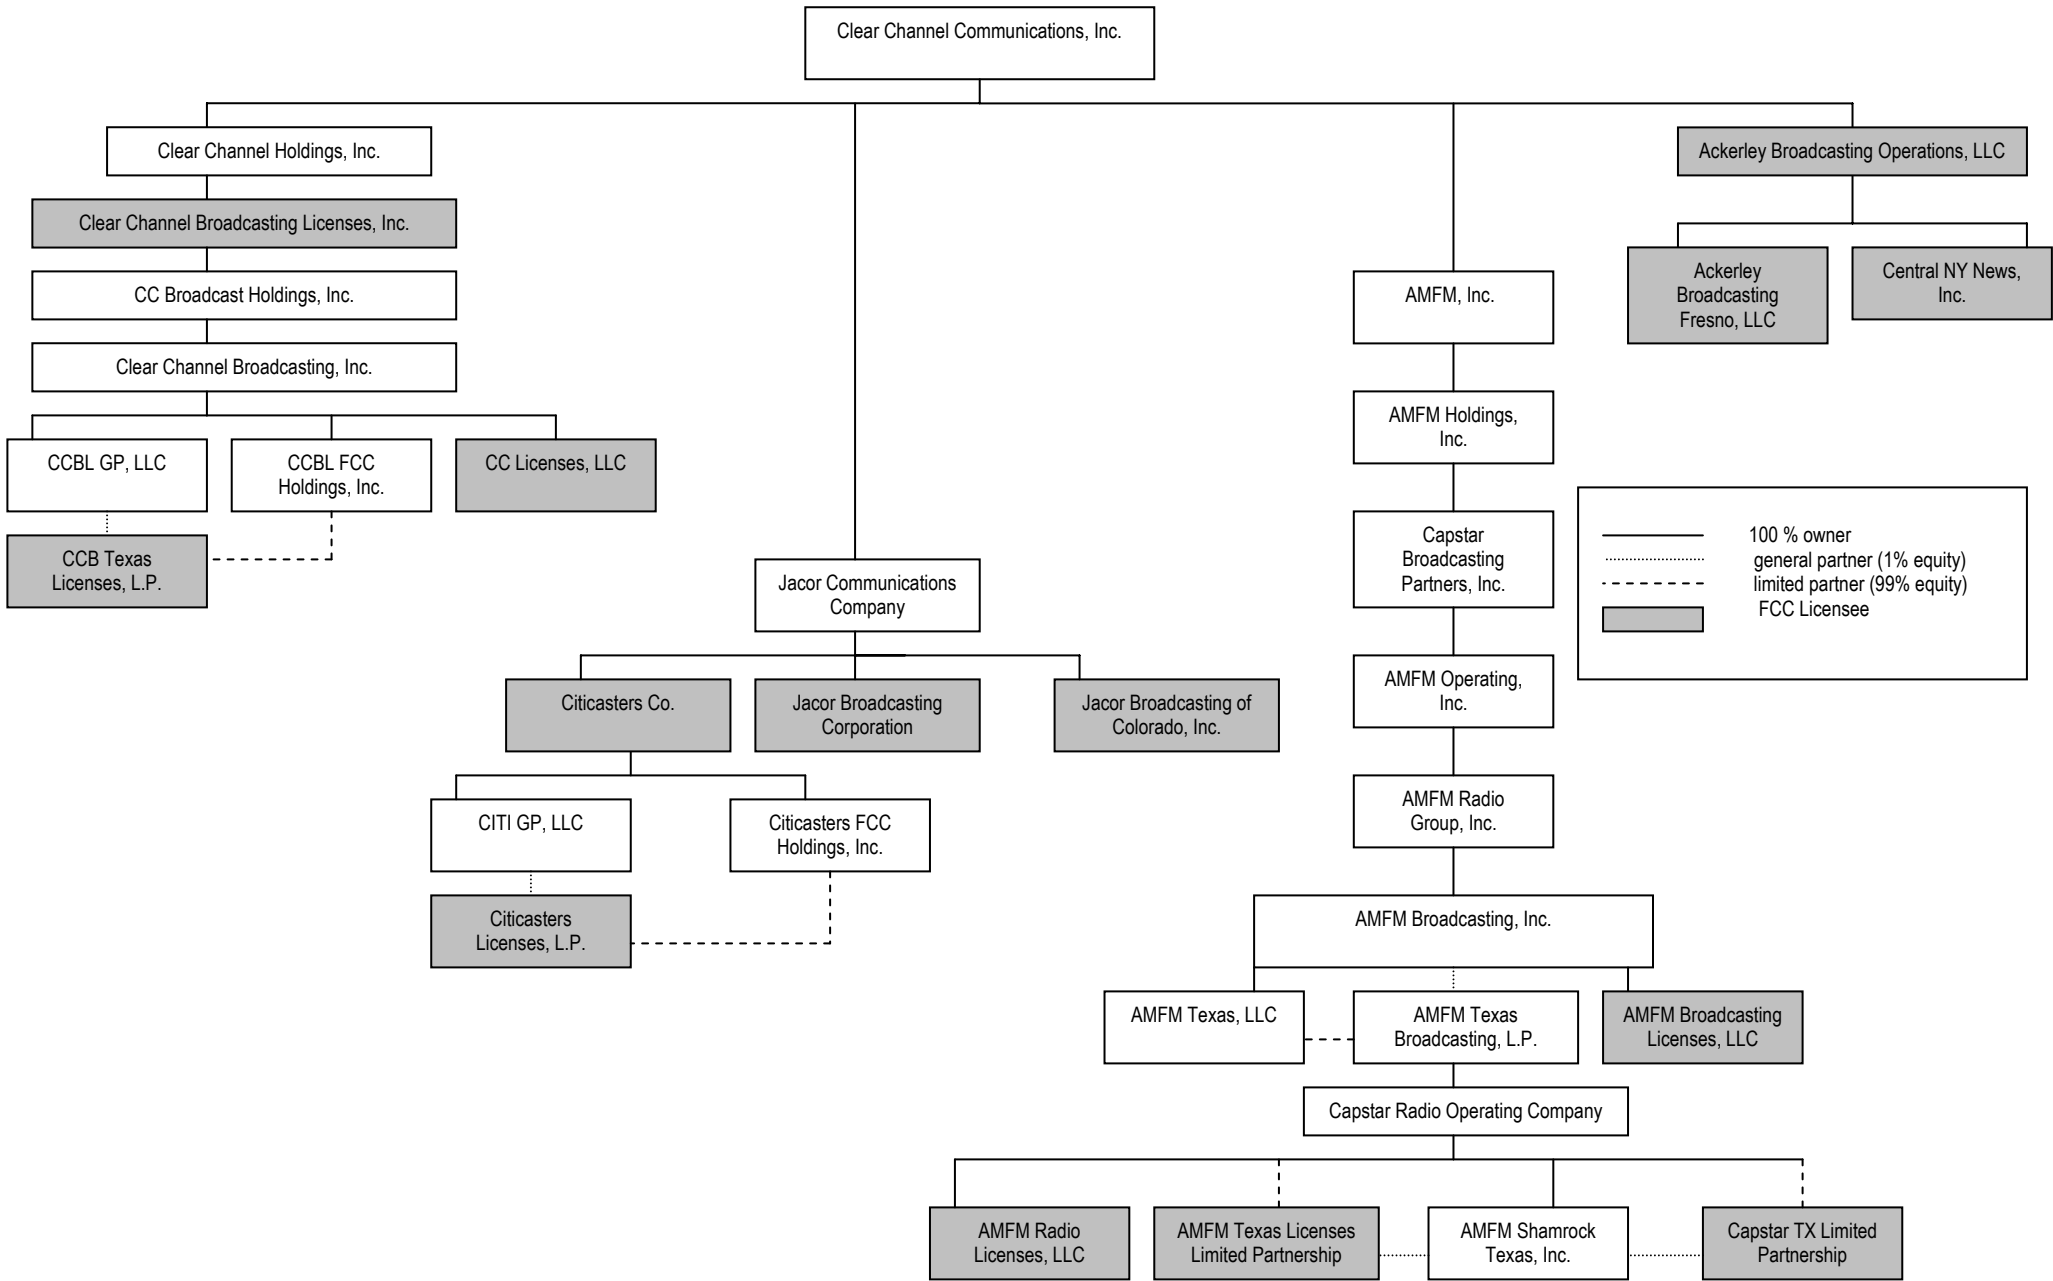

Ownership Structure of Licensee Subsidiaries of Clear Channel Communications, Inc.