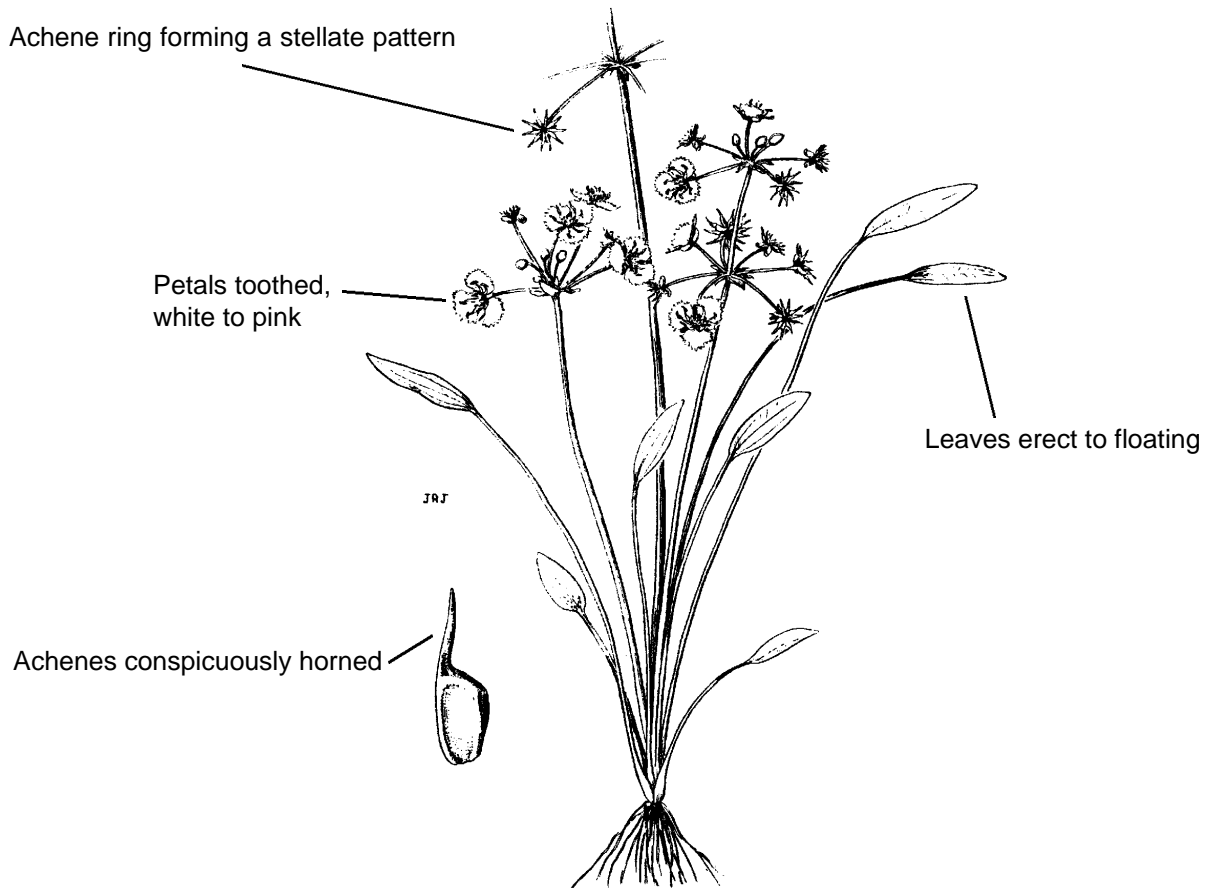

Fringed waterplantain

Machaerocarpus californicus

Scientific Name: *Machaerocarpus californicus* (Torr. ex Benth.) Small

Bibliographic Reference: Small, 1909. N. Amer. Fl. 17: 44. 1909.

Common Name: Fringed waterplantain

Family (Common Name): Alismataceae (Water-plantain Family)

Synonyms: *Damasonium californicum* Torr. ex Benth.; *Alisma californica* M. Mich. in A. DC. & C. DC.

Idaho Native Plant Society Category: State Monitor

Look-alikes: In Idaho, most closely resembling *Alisma gramineum*, but different in having toothed petals, conspicuously horned achenes on the back with a sharp beak 3-6 mm long and achene ring forming a stellate pattern.