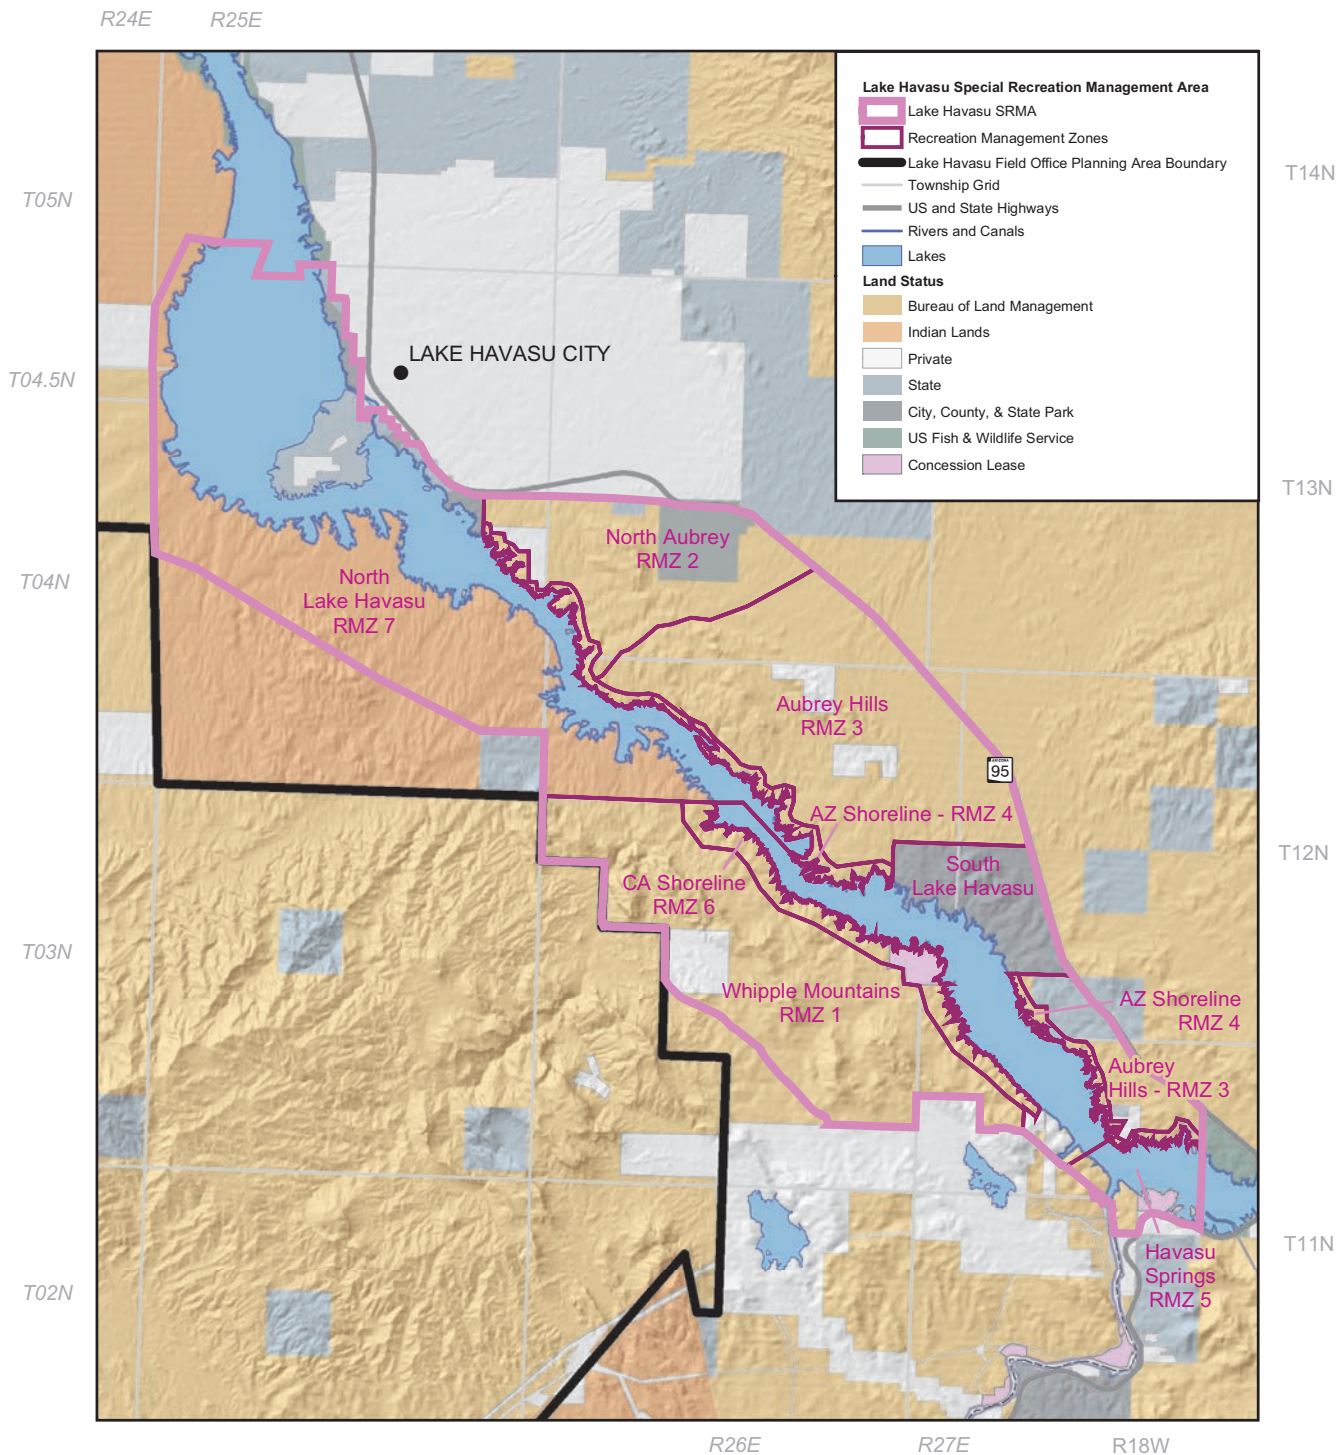

Map 22 Lake Havasu Special Recreation Management Area

LAKE HAVASU FIELD OFFICE
Record of Decision /
Approved Resource Management Plan

UNITED STATES DEPARTMENT OF THE INTERIOR
Bureau of Land Management

The Bureau of Land Management makes no warranties, implied or expressed, with respect to information shown on this map.