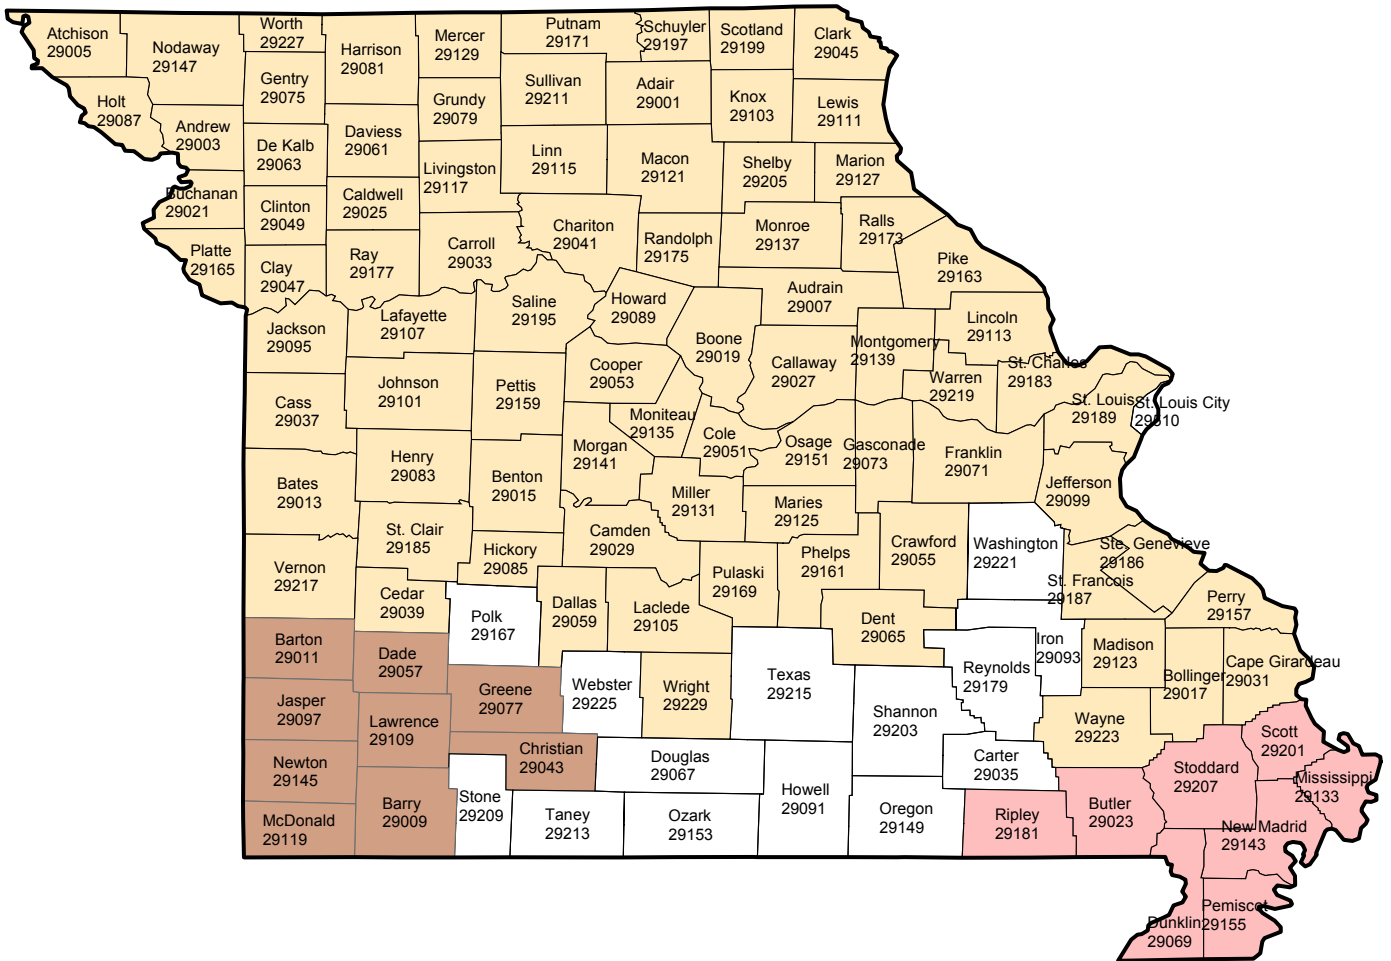

Missouri

2003 Crop Year Final Planting Dates for Corn

Final Planting Dates - Corn

- N/A
- 5/20
- 5/25
- 6/05

Risk Management Agency
United States Department of Agriculture
Topeka Regional Office
Telephone: (785) 266-0248