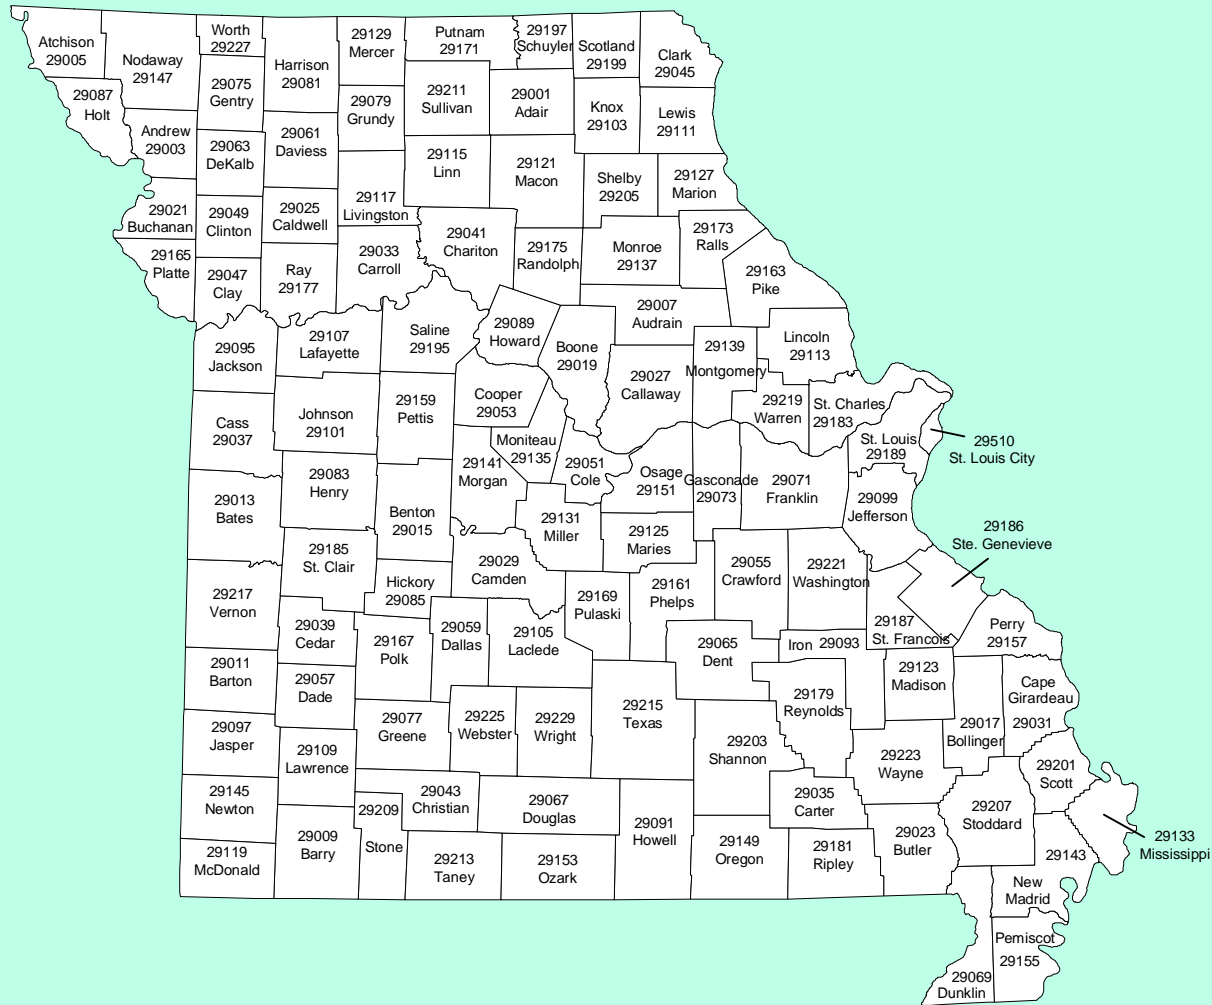

MISSOURI

COUNTIES and FIPS CODES

NATIONAL WEATHER SERVICE
CENTRAL REGION