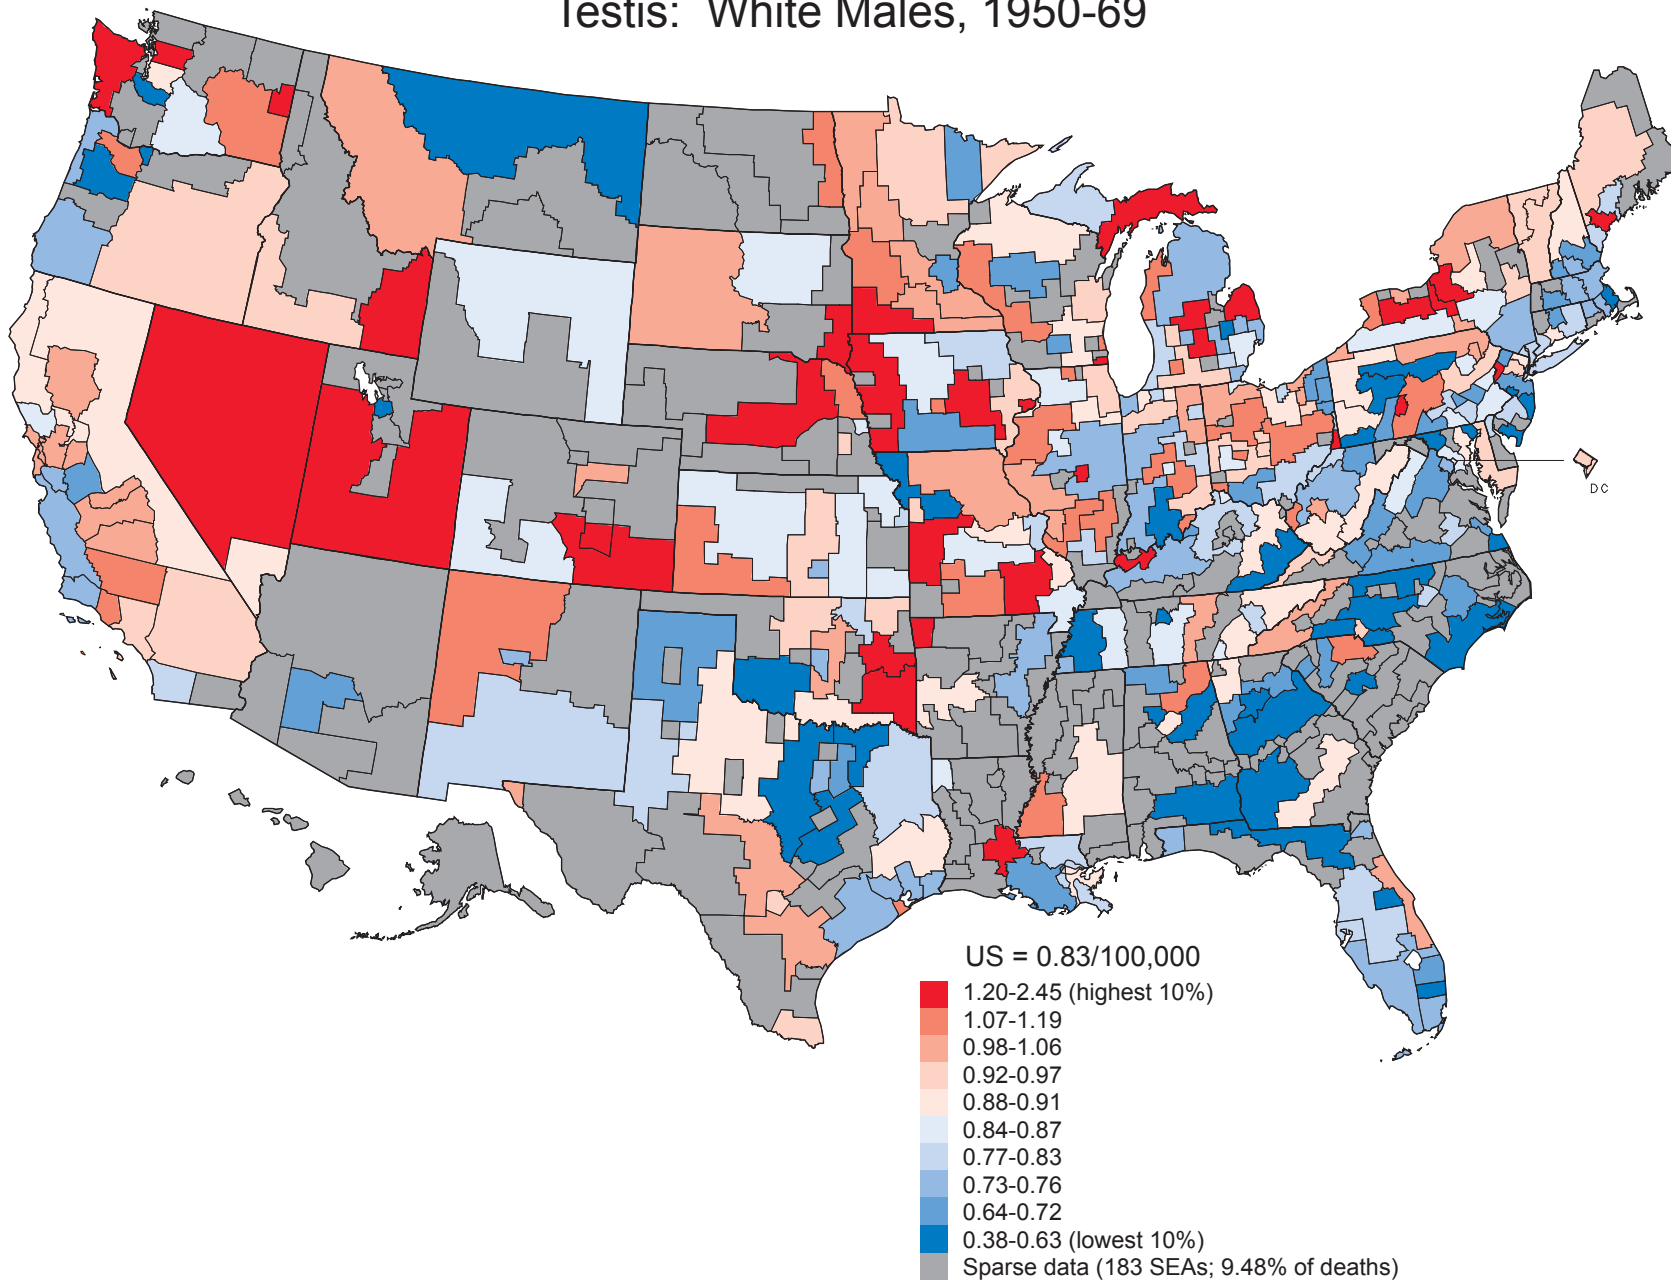

Cancer Mortality Rates by State Economic Area (Age-adjusted 1970 US Population)
 Testis: White Males, 1950-69

242

Cancer Mortality Rates by State Economic Area (Age-adjusted 1970 US Population) Testis: White Males, 1970-94