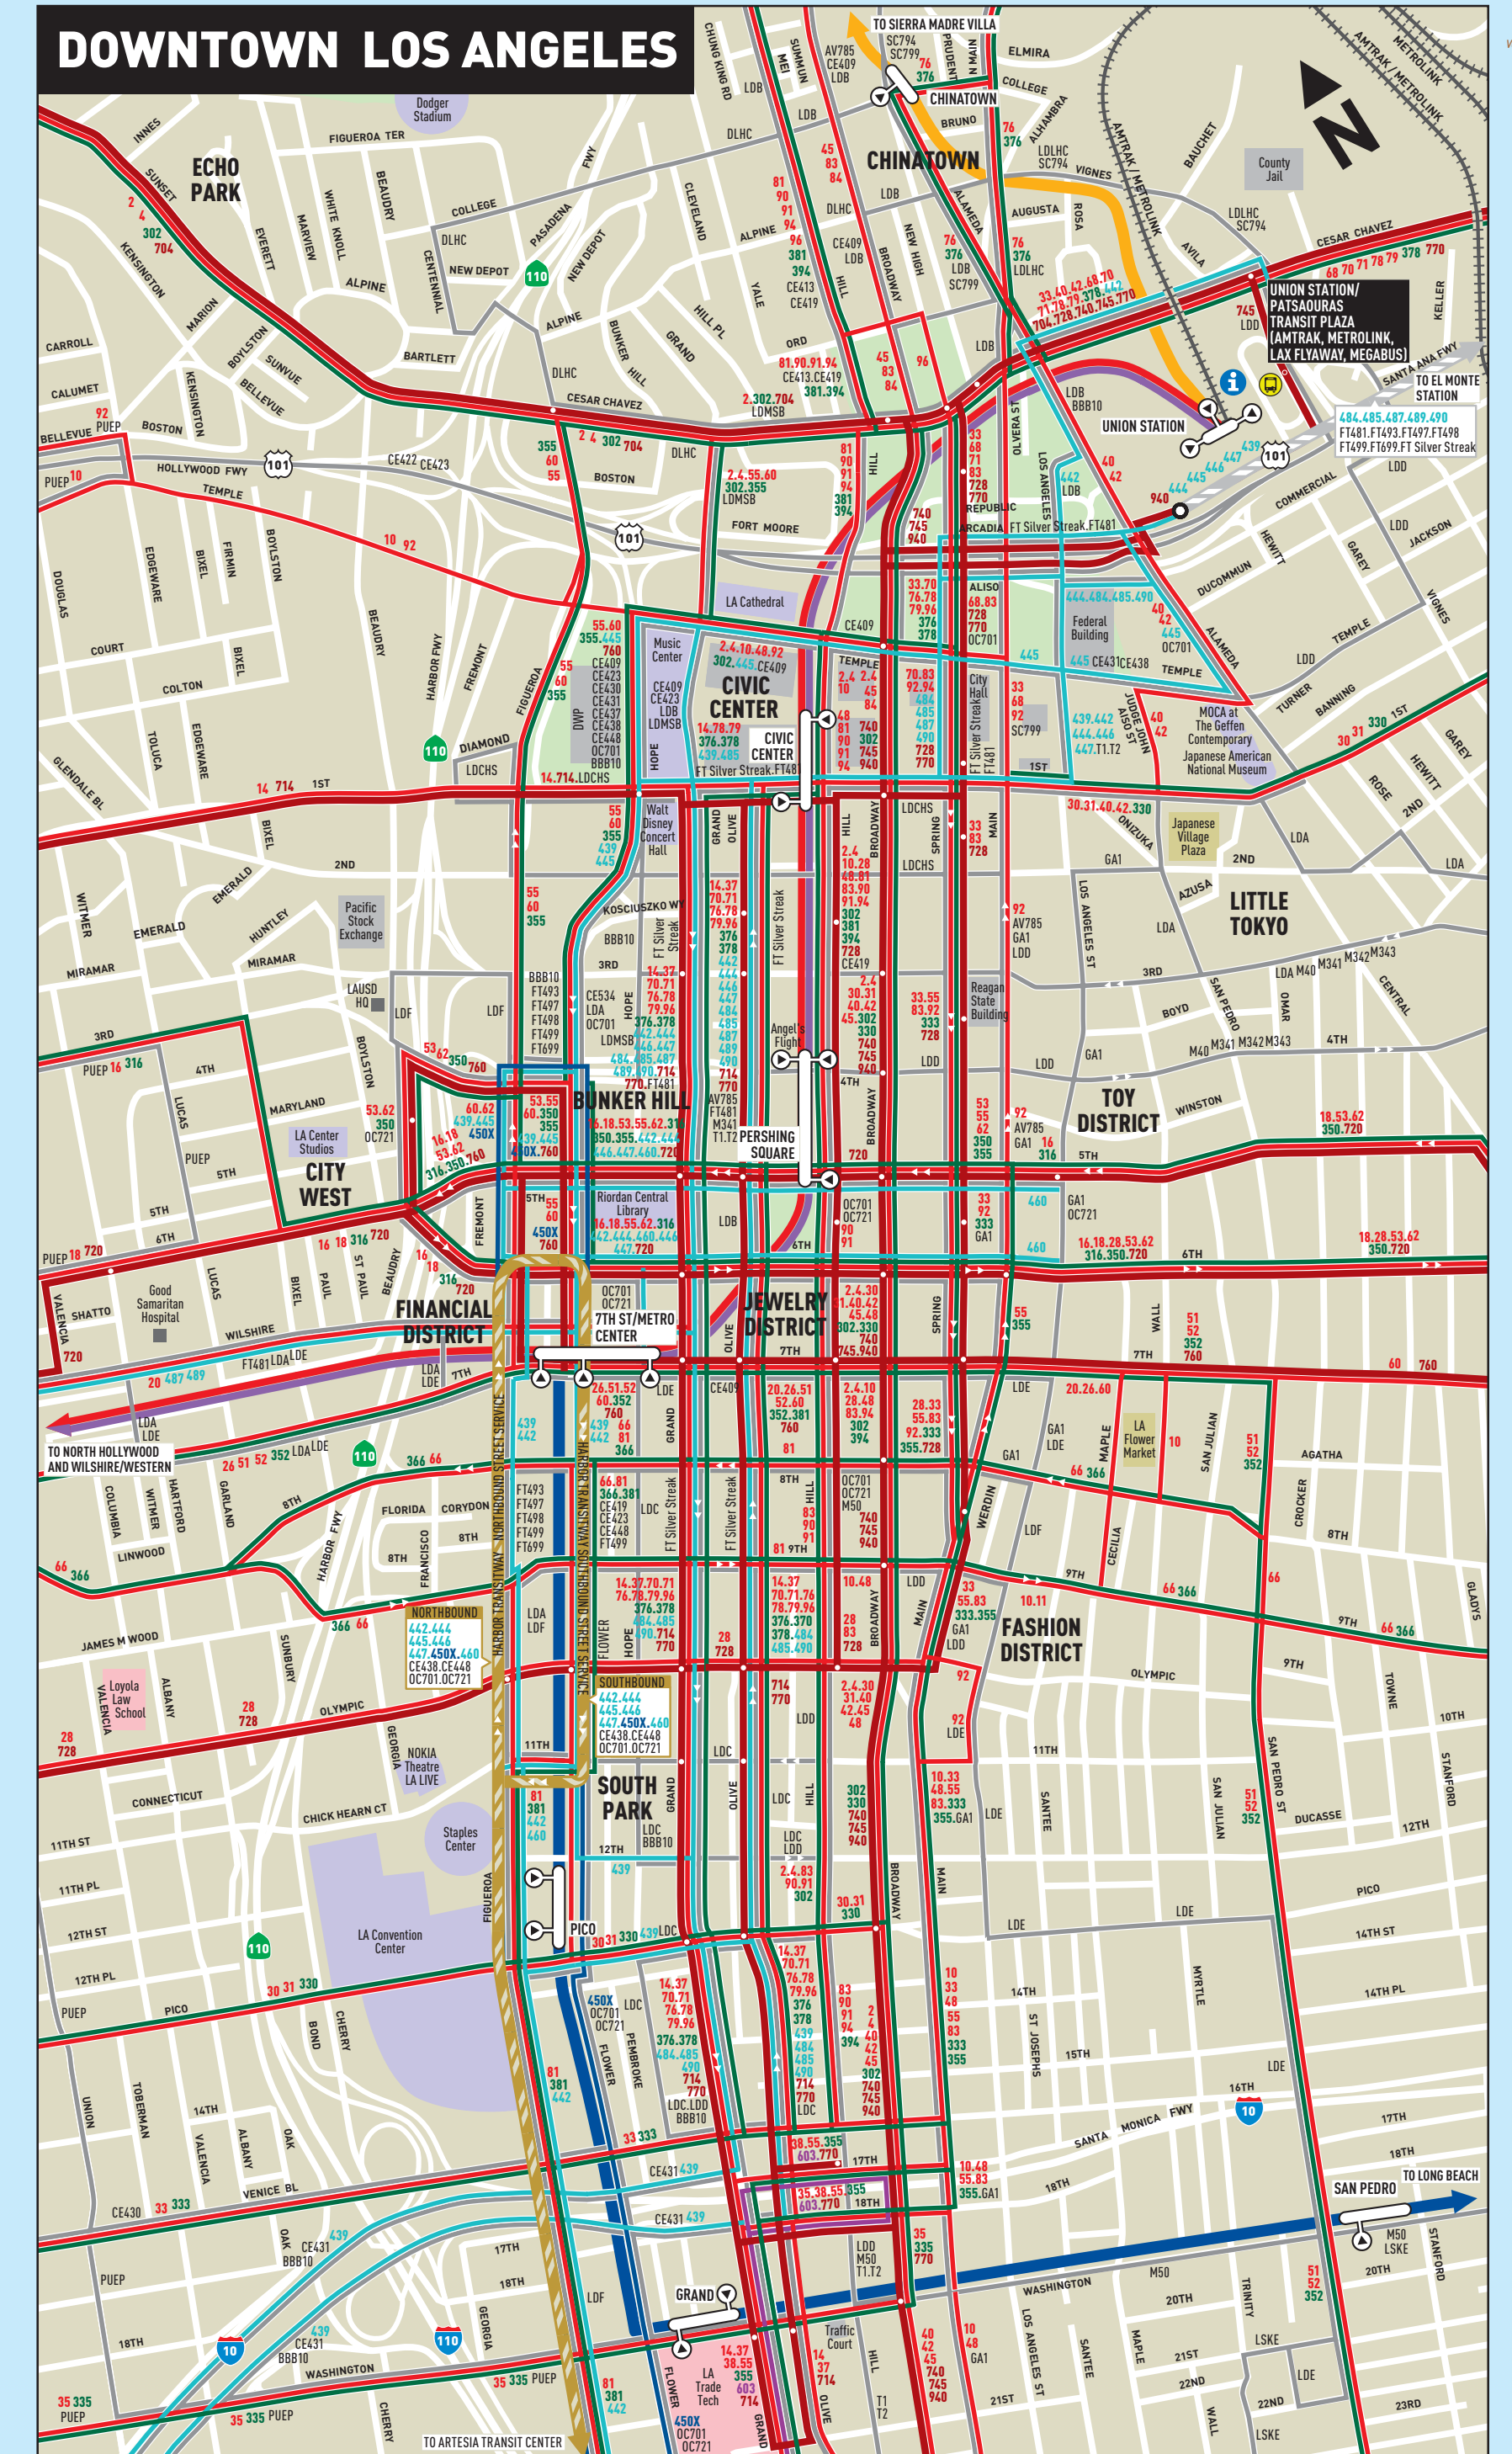

### Metro Bus Lines

Approximate frequency in minutes				Approximate frequency in minutes				Approximate frequency in minutes				Approximate frequency in minutes				Approximate frequency in minutes			
Line	Route Name	Peak	Off-Peak	Line	Route Name	Peak	Off-Peak	Line	Route Name	Peak	Off-Peak	Line	Route Name	Peak	Off-Peak	Line	Route Name	Peak	Off-Peak
20	San Gabriel	15	30	101	San Gabriel	15	30	102	San Gabriel	15	30	103	San Gabriel	15	30	104	San Gabriel	15	30

### Municipal Bus Lines

Line	Route Name	Peak	Off-Peak	Line	Route Name	Peak	Off-Peak
101	San Gabriel	15	30	102	San Gabriel	15	30

#### System Map

**M** Metro

- Metro Bus Line
- Metro Rapid Line & Stop
- Municipal Bus Line
- Metro Rail Line & Station
- Metro Light Rail Station
- Transfer & Station
- MetroLink Line & Station
- Interstate Freeway
- State Highway or Freeway
- Scale/Miles/Approximate