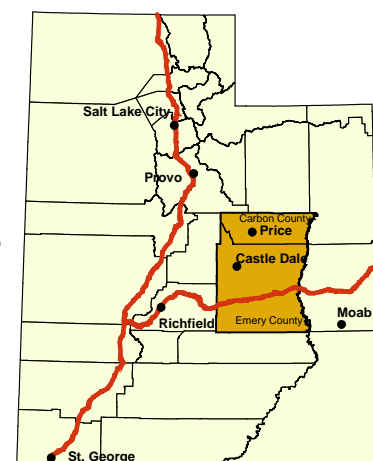

Bighorn Sheep Habitats

Map 3-12

Desert Bighorn Sheep

- Crucial Value Year Long; 345,325 Acres
- High Value Year Long; 333,318 Acres

Rocky Mountain Bighorn Sheep

- Crucial Value Year Long; 305,232 Acres
- High Value Year Long; 155,646 Acres