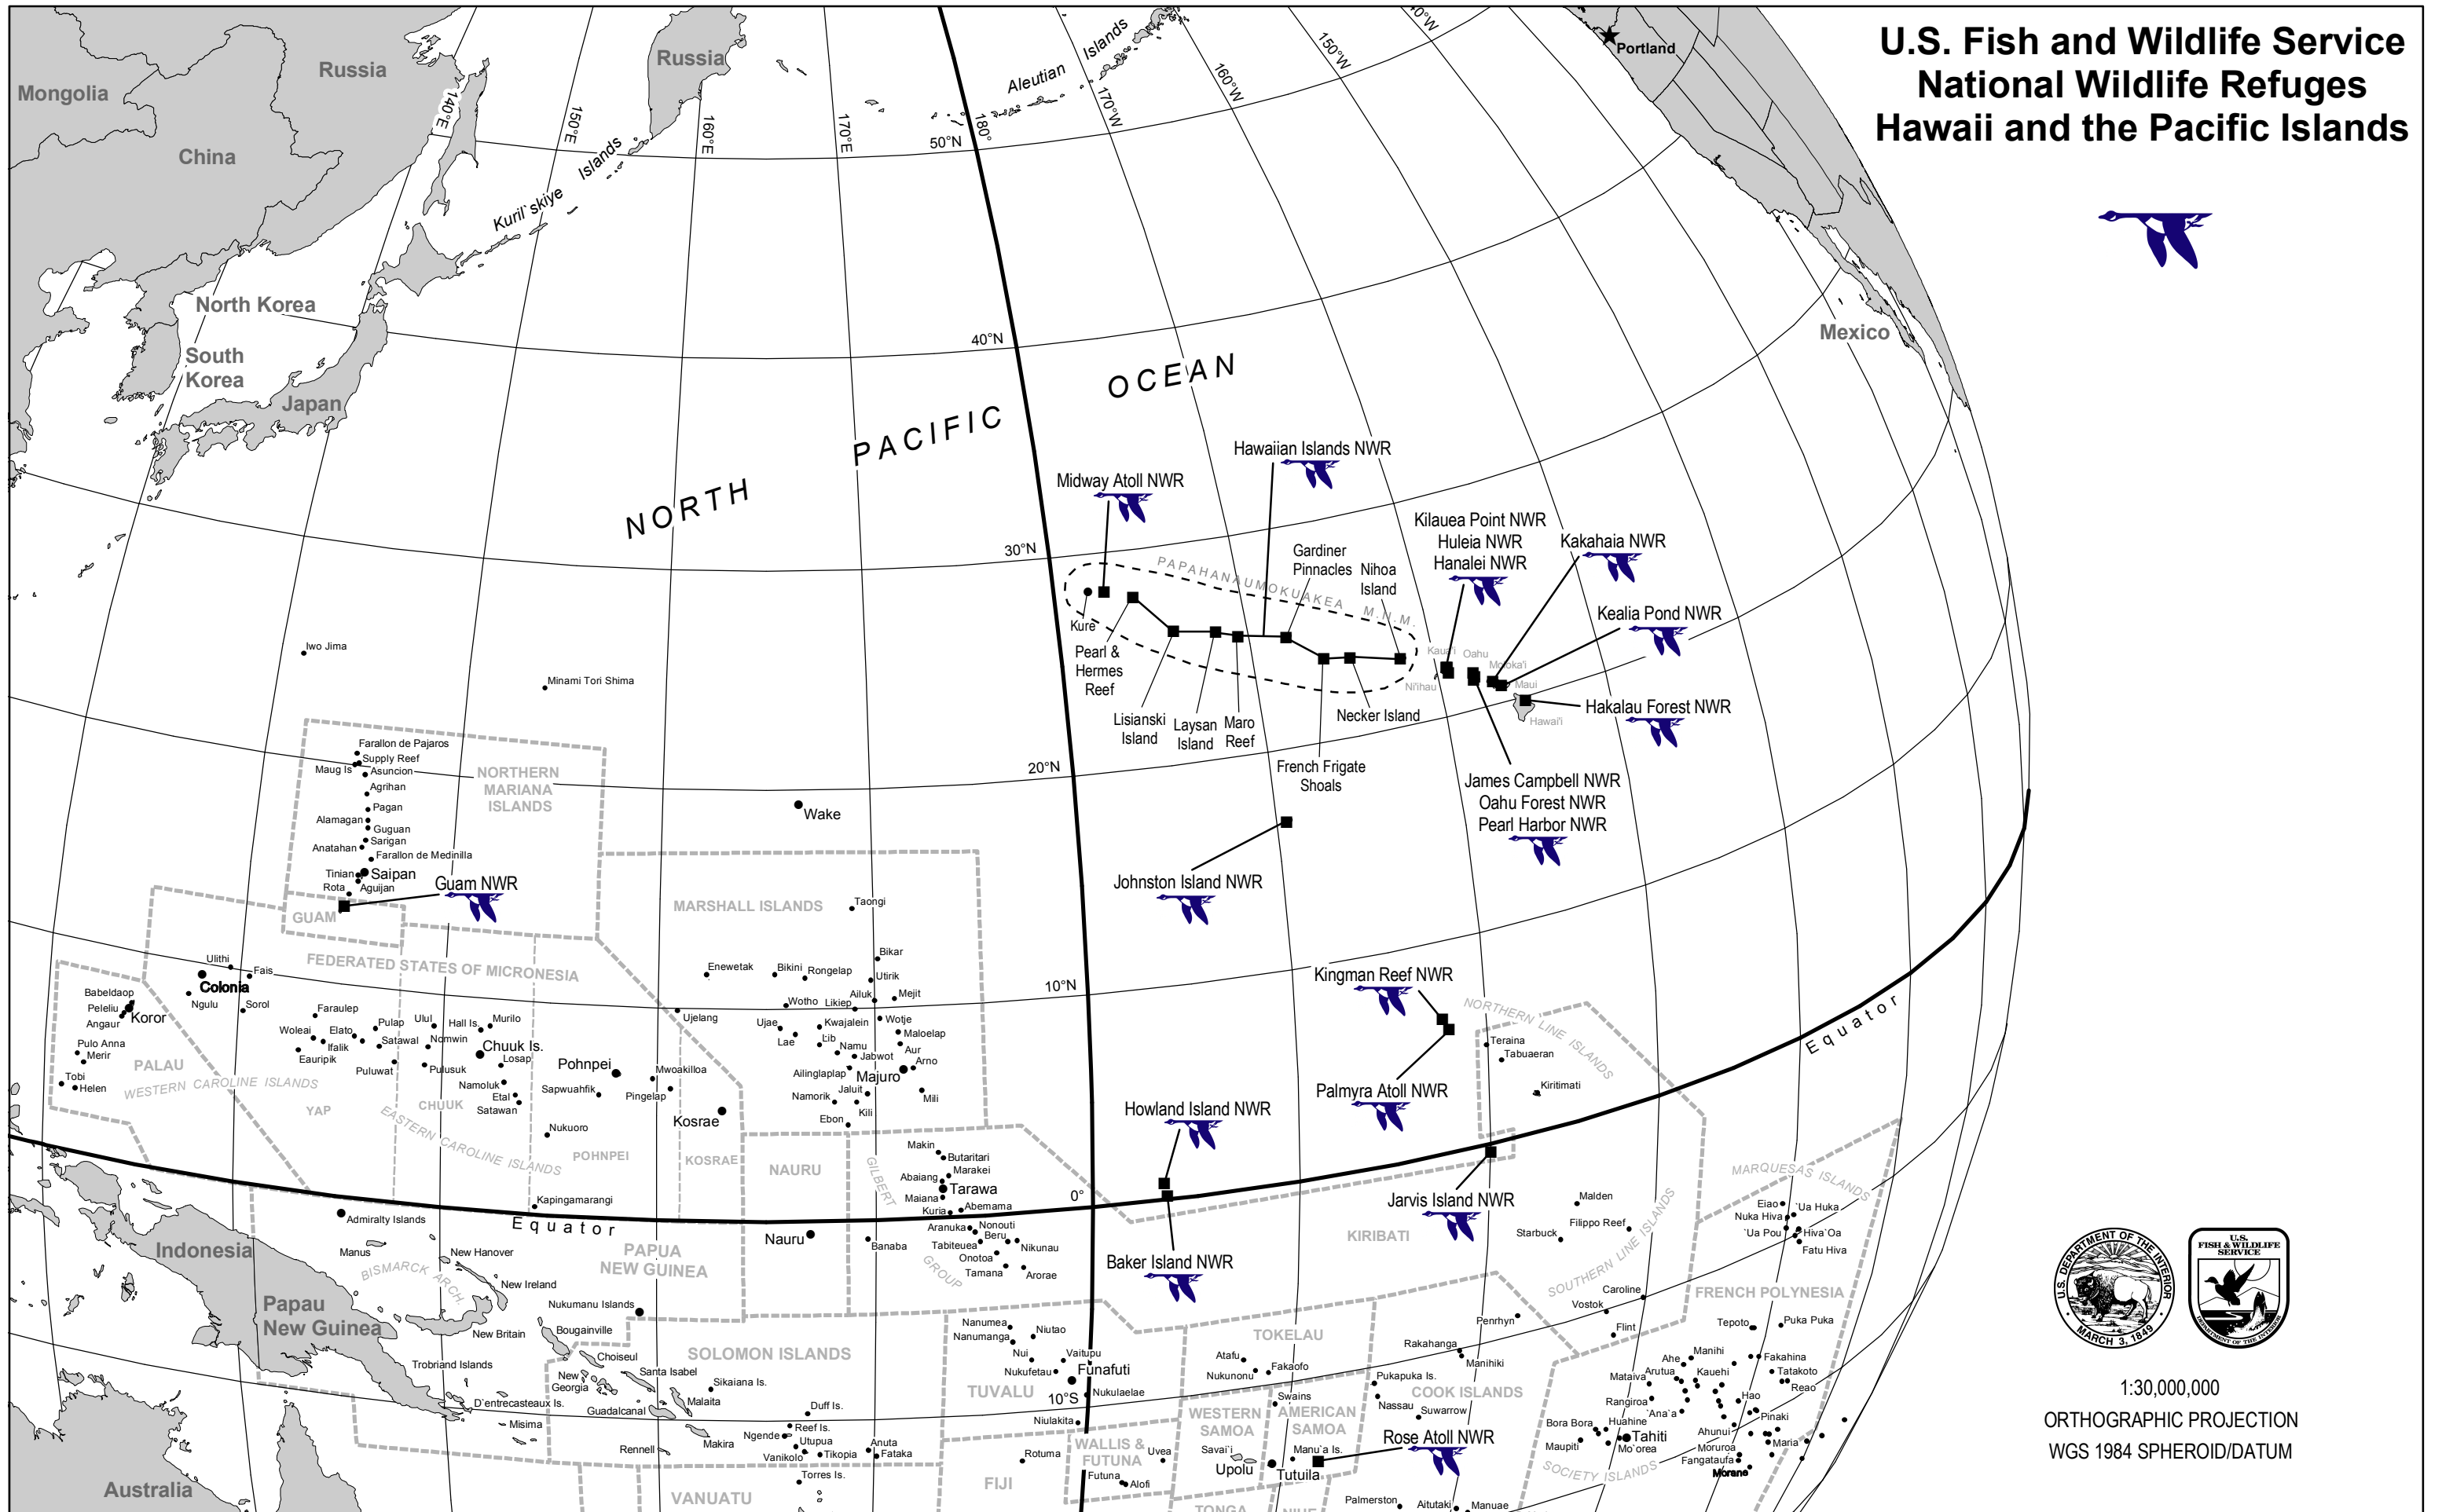

U.S. Fish and Wildlife Service National Wildlife Refuges Hawaii and the Pacific Islands

1:30,000,000
ORTHOGRAPHIC PROJECTION
WGS 1984 SPHEROID/DATUM